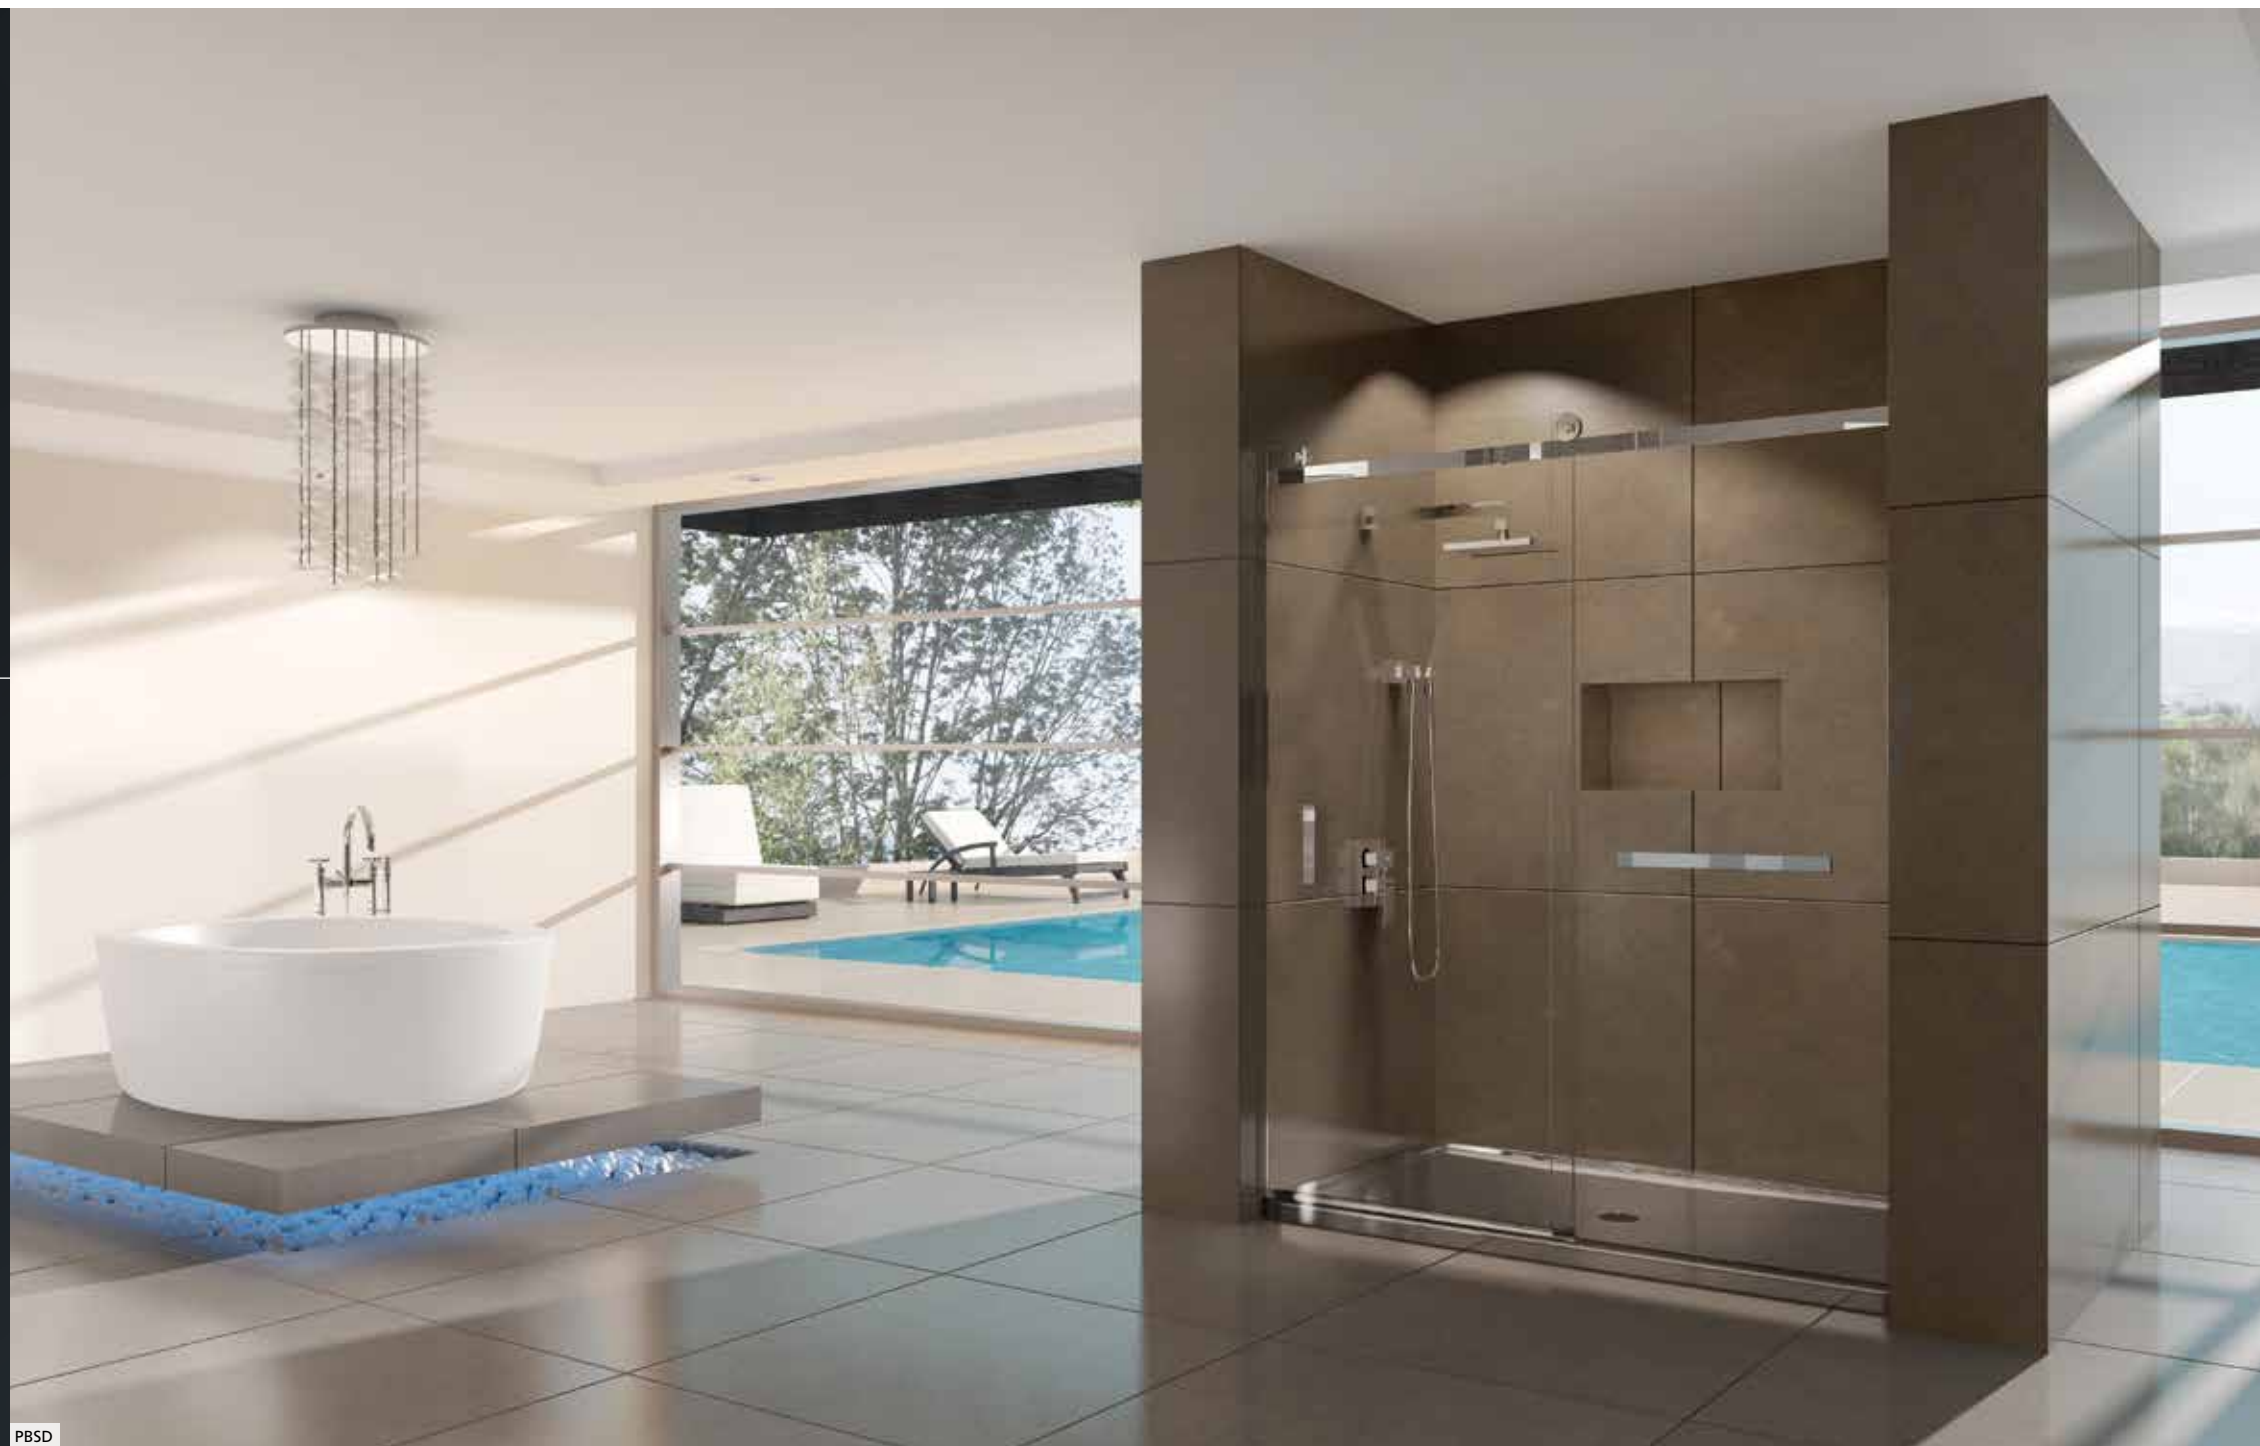

PBSDR

MARELIA SERIES

European-engineered sliding mechanism.

Spring shock stops.

A minimum of metal components for a "frameless" look.

3/8" tempered glass treated with Oceania's exclusive Clear View™ water-repellent technology.

Acrylic or stainless steel base.

State-of-the-art glass shower* enclosure at an excellent price point. Beautifully styled with a sophisticated new design with an easy-glide sliding door that allows for either left- or right-hand installation. Option of acrylic or stainless steel base.

The model PBSDR has two glass panels for a corner installation wall. PBSDR2 model has three glass panels for a one-wall installation. Acrylic base also available in 22 different Lucite XL™ colors.

PBSD