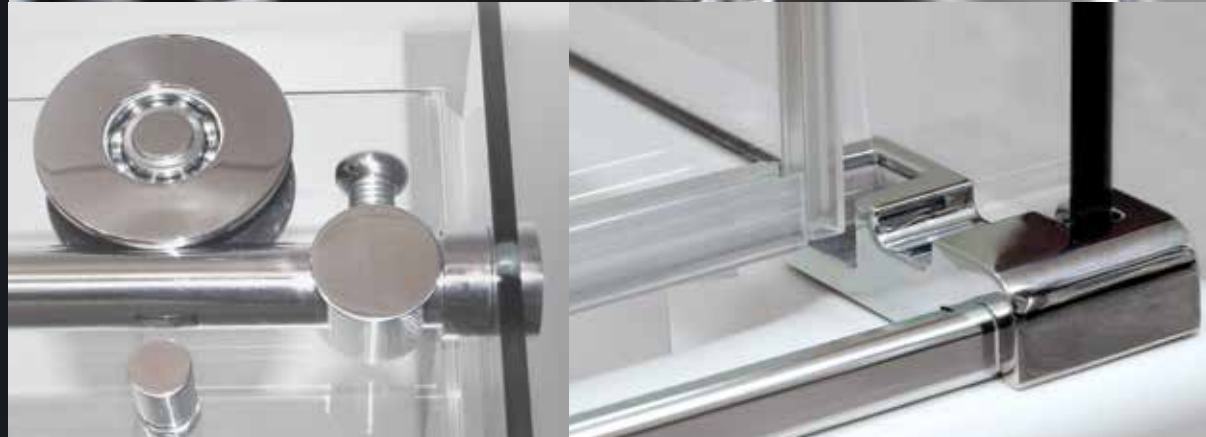

water • attitude

Because water flows, trickles, rushes and swirls.

Because water is restorative, soothing and cleansing.

Because water captivates, entralls and fascinates.

Because water is the source from which life springs.

We, Oceania, strive to reflect the wealth of its blessings.

Water—our inspiration