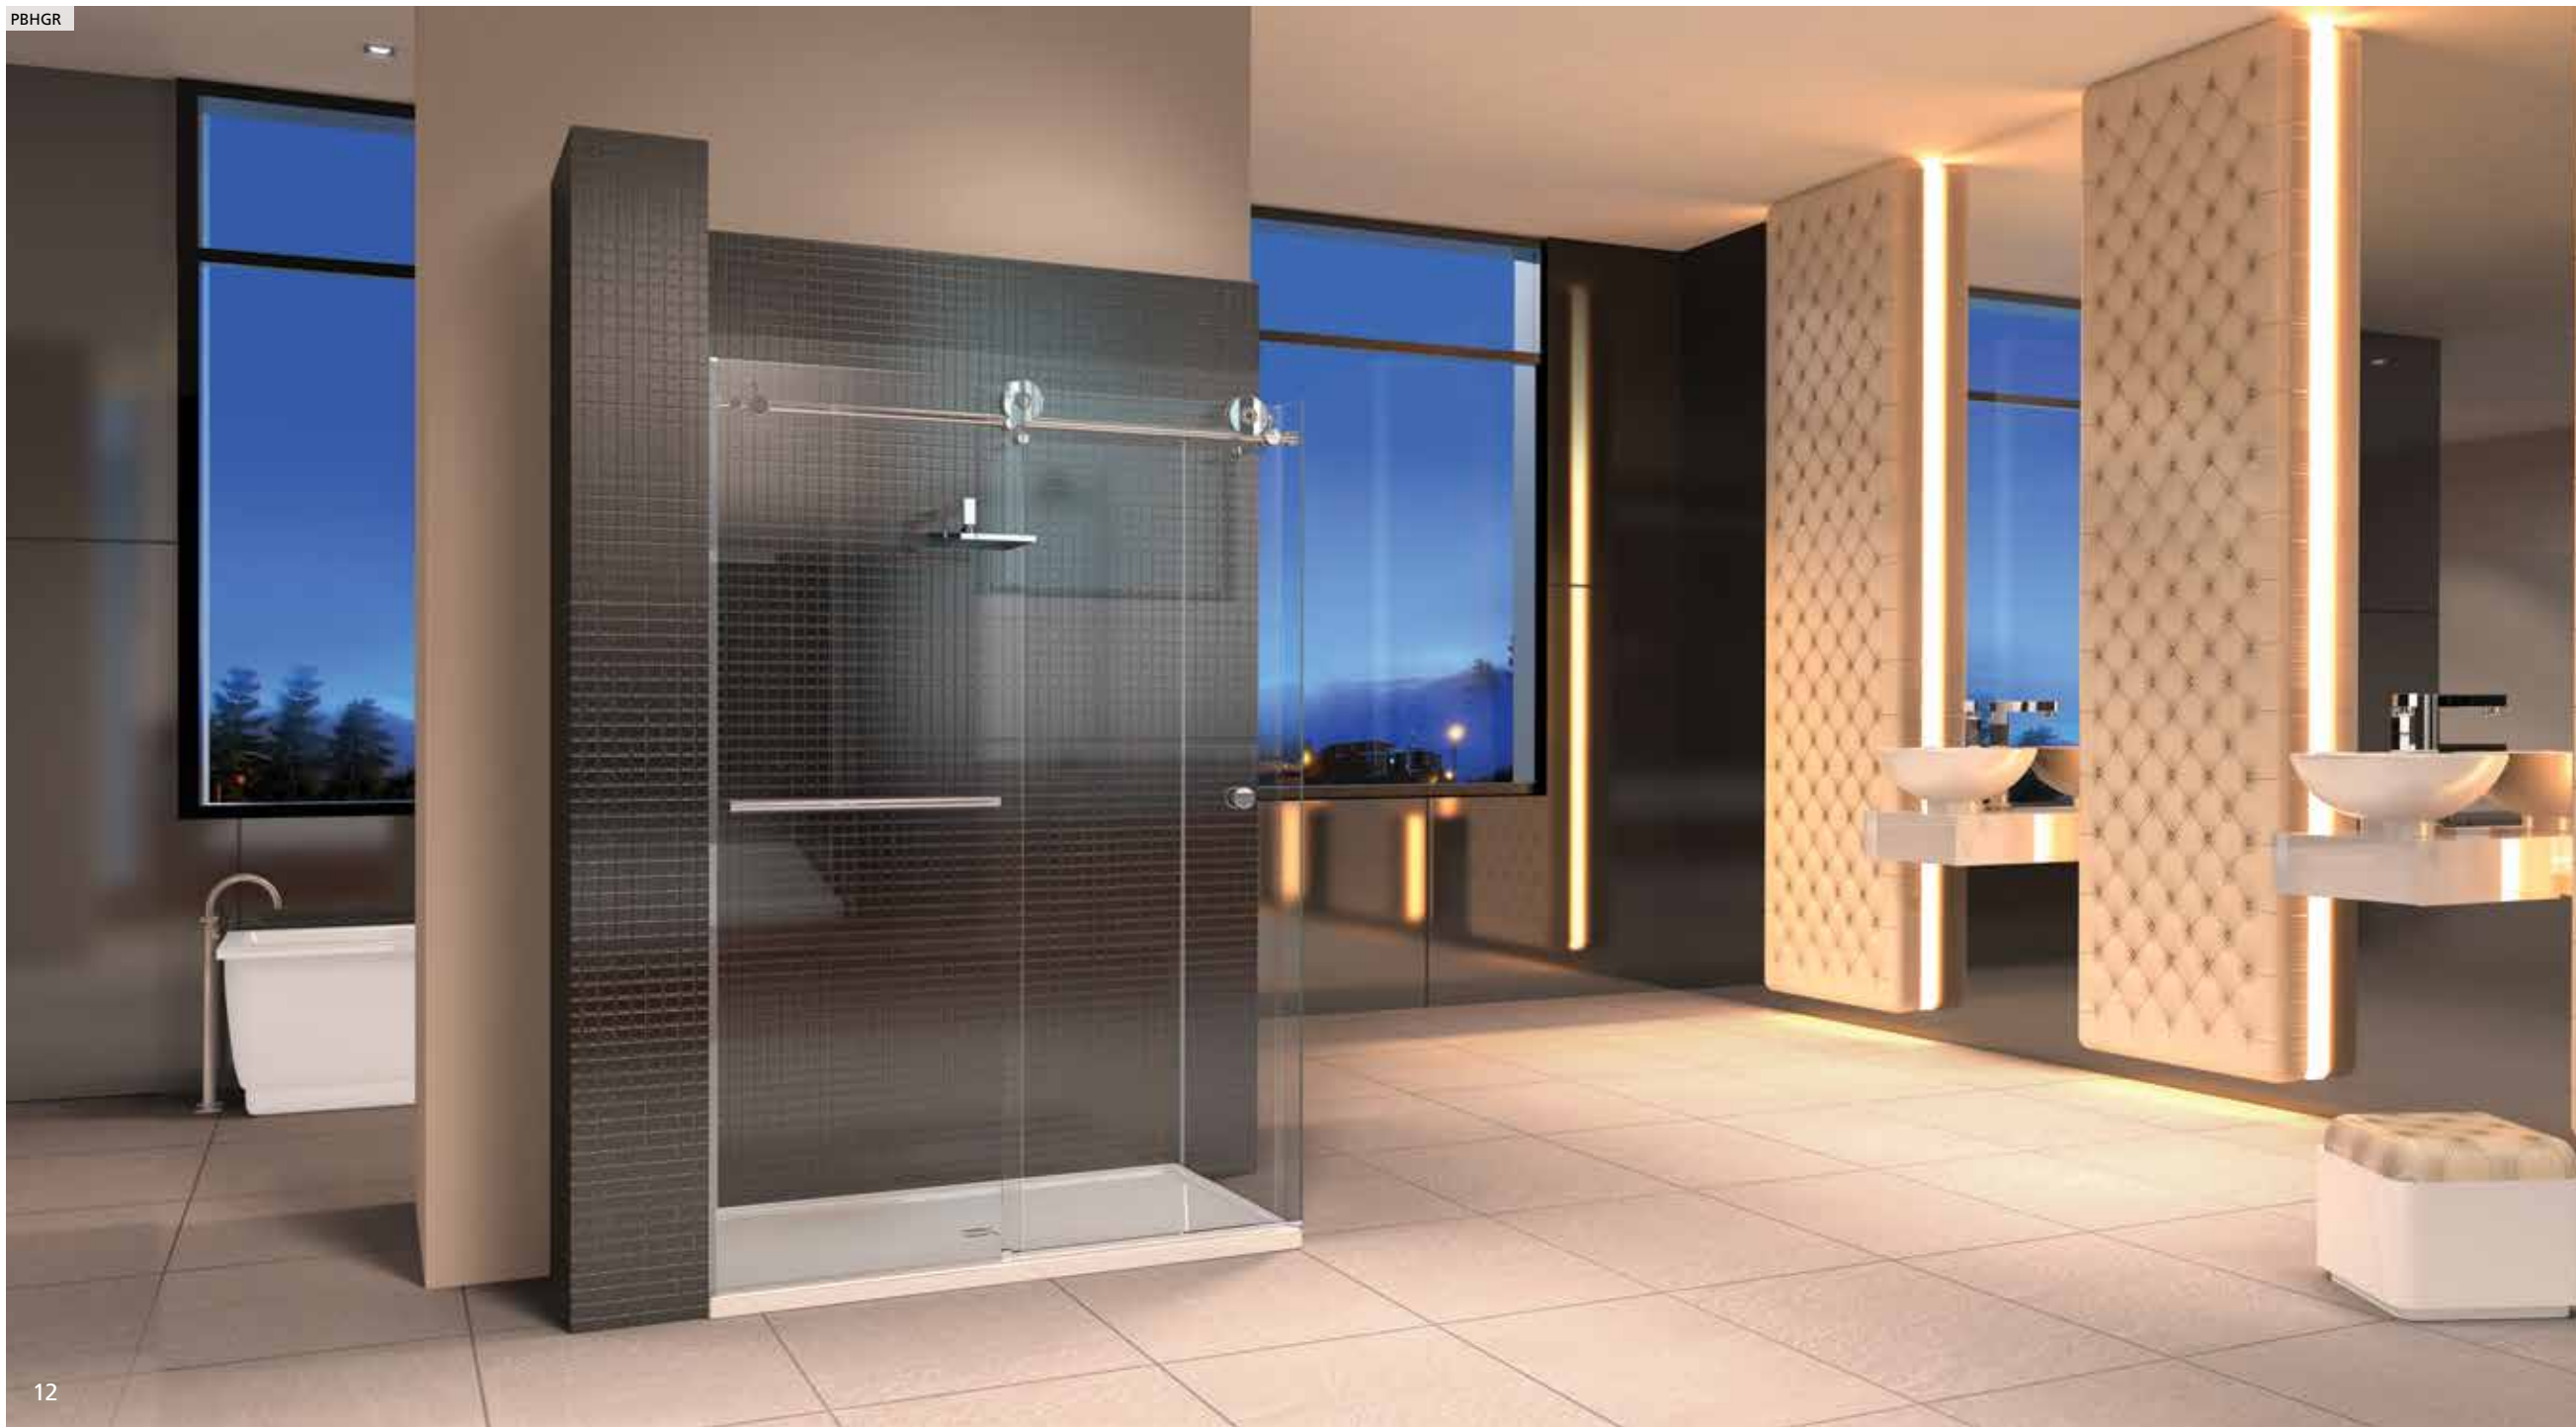

VENEZIA^{SERIES}

A top-of-the-line sliding door design with 3/8" tempered glass panels.* Available in a variety of sizes for a luxuriously spacious shower. Durable stainless steel alloy components provide lasting beauty for this "frameless" look. Bi-directional door can be installed left-hand or right-hand for easy entry.

PBHG

* Model PBHGR is a two-wall specification equipped with an acrylic base available in 22 different Lucite XL™ colors. Stainless steel base also available.