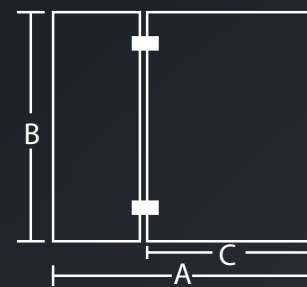

Towel bar					
PB1	18¹/₄"	PBSD 48	18¹/₄"	PBHG 60	26¹/₄"
PB2	18¹/₄"	PBSD 60	26¹/₂"		
PR2	18¹/₄"	PBHG 48	18¹/₄"		

	A		B	C	D	
	Min.	Max.			Min.	Max.
PBGH48	46¹/₄"	47"	78³/₄"	21"		
PBHG60	58"	58¹³/₁₆"	78³/₄"	24"		
PBHG48R36	46¹/₄"	47"	78³/₄"	21"	34¹/₂"	34³/₄"
PBHG48R42	46¹/₄"	47"	78³/₄"	21"	40¹/₄"	40¹/₂"
PBHG60R32	58"	58¹³/₁₆"	78³/₄"	24"	30¹/₂"	30³/₄"
PBHG60R36	58"	58¹³/₁₆"	78³/₄"	24"	34¹/₂"	34³/₄"
PBHG60R42	58"	58¹³/₁₆"	78³/₄"	24"	40¹/₄"	40¹/₂"
PBHG60R48	58"	58¹³/₁₆"	78³/₄"	24"	45¹¹/₁₆"	46¹/₈"
PBSD148	45⁷/₈"	46³/₄"	78³/₄"	21"		
PBSD160	58¹/₄"	59³/₁₆"	78³/₄"	24"		
PBSD48R36	45⁷/₈"	46³/₄"	78³/₄"	21"	34³/₈"	34¹¹/₁₆"
PBSD48R42	45⁷/₈"	46³/₄"	78³/₄"	21"	40³/₈"	40¹¹/₁₆"
PBSD60R32	58¹/₄"	59³/₁₆"	78³/₄"	24"	30³/₈"	30¹¹/₁₆"
PBSD60R36	58¹/₄"	59³/₁₆"	78³/₄"	24"	34³/₈"	34¹¹/₁₆"
PBSD60R42	58¹/₄"	59³/₁₆"	78³/₄"	24"	40³/₈"	40¹¹/₁₆"
PBSD48R236	45⁷/₈"	46³/₄"	78³/₄"	21"	34³/₈"	34¹¹/₁₆"
PBSD48R242	45⁷/₈"	46³/₄"	78³/₄"	21"	40³/₄"	41"
PBSD60R232	58¹/₄"	59³/₁₆"	78³/₄"	24"	30³/₄"	31"
PBSD60R236	58¹/₄"	59³/₁₆"	78³/₄"	24"	34³/₈"	34¹¹/₁₆"
PBSD60R242	58¹/₄"	59³/₁₆"	78³/₄"	24"	40³/₄"	41"

PB1