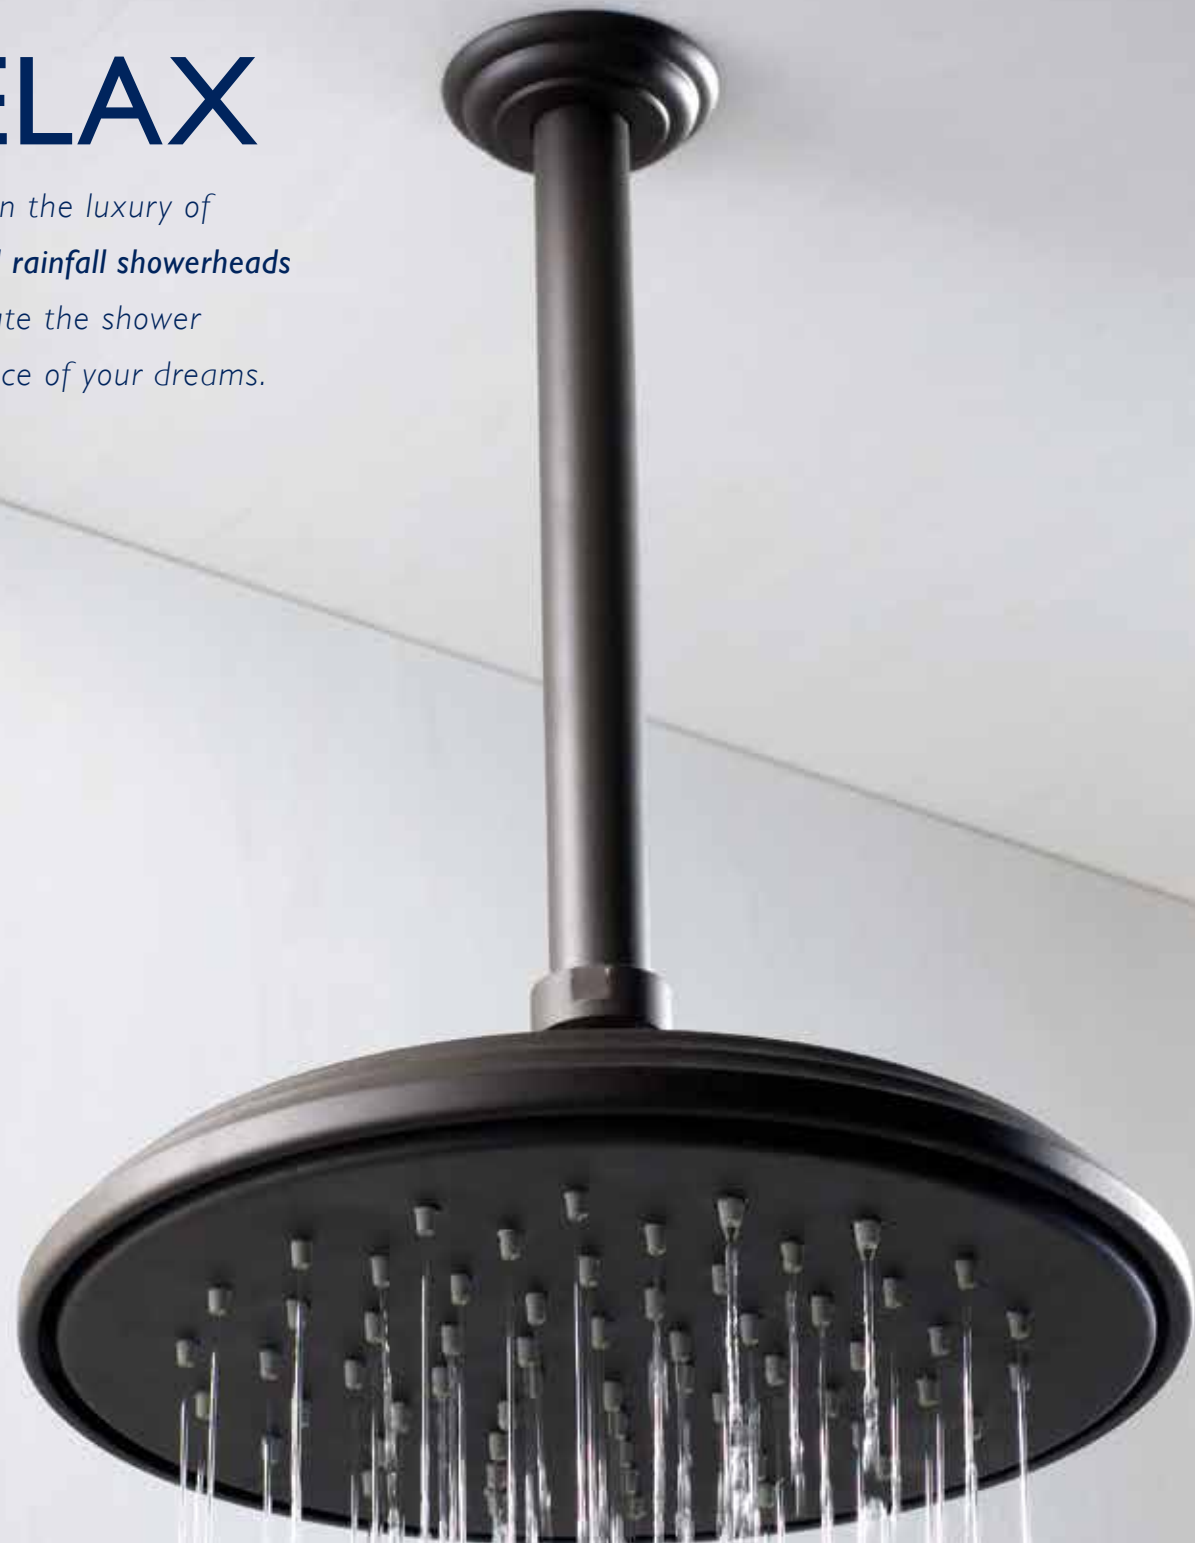

RELAX

Indulge in the luxury of *overhead rainfall showerheads* and create the shower experience of your dreams.

Our overhead rainfall showerheads emulate rain fall for a soothing experience. Rain flow engine technology with quick response flow control provides the ultimate showering experience.

Easy Clean System
60 Nozzles
Equal Water Flow Distribution
All Brass Construction
2.0 GPM (45-65 PSI)
29 Finish Options

NEWPORT BRASS
www.newportbrass.com