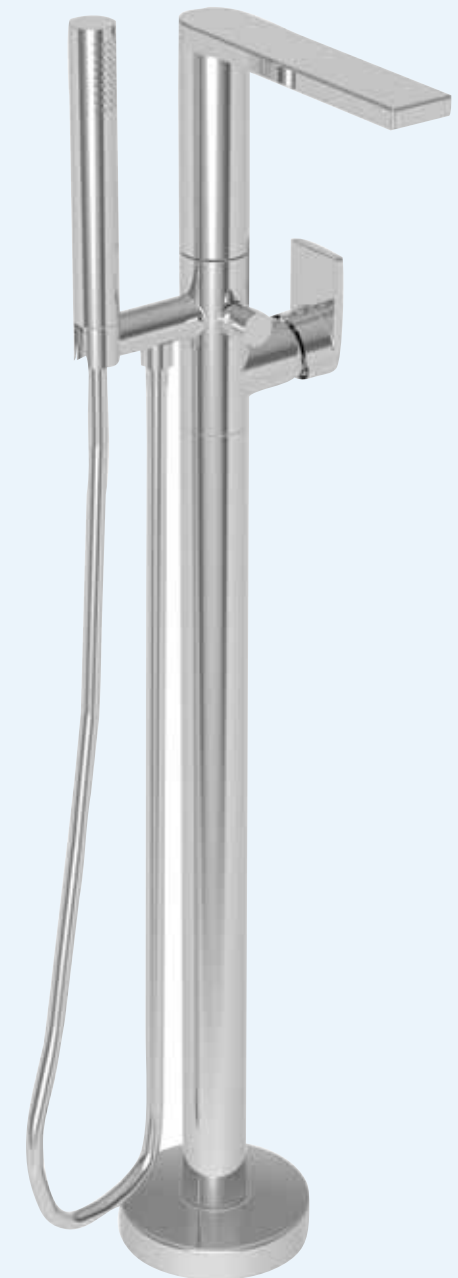

Exposed Tub & Hand Shower Set - Deck Mount

NEW

920-4272/26

Exposed Tub & Hand Shower Set - Deck Mount

NEW

1200-4283/26

Exposed Tub & Hand Shower Set - Wall Mount

2400-4283/26

Exposed Tub & Hand Shower Set - Wall Mount

2400-4282/14
Exposed Tub & Hand Shower Set

2040-4261/26

Free Standing Tub Filler

Available in (26) Polished Chrome,
(15) Polished Nickel and (15S) Satin Nickel only

2480-4261/15S

Free Standing Tub Filler

Available in (26) Polished Chrome,
(15) Polished Nickel and (15S) Satin Nickel only

NEW

2560-4261/26

Free Standing Tub Filler

Available in (26) Polished Chrome,
(15) Polished Nickel and (15S) Satin Nickel only