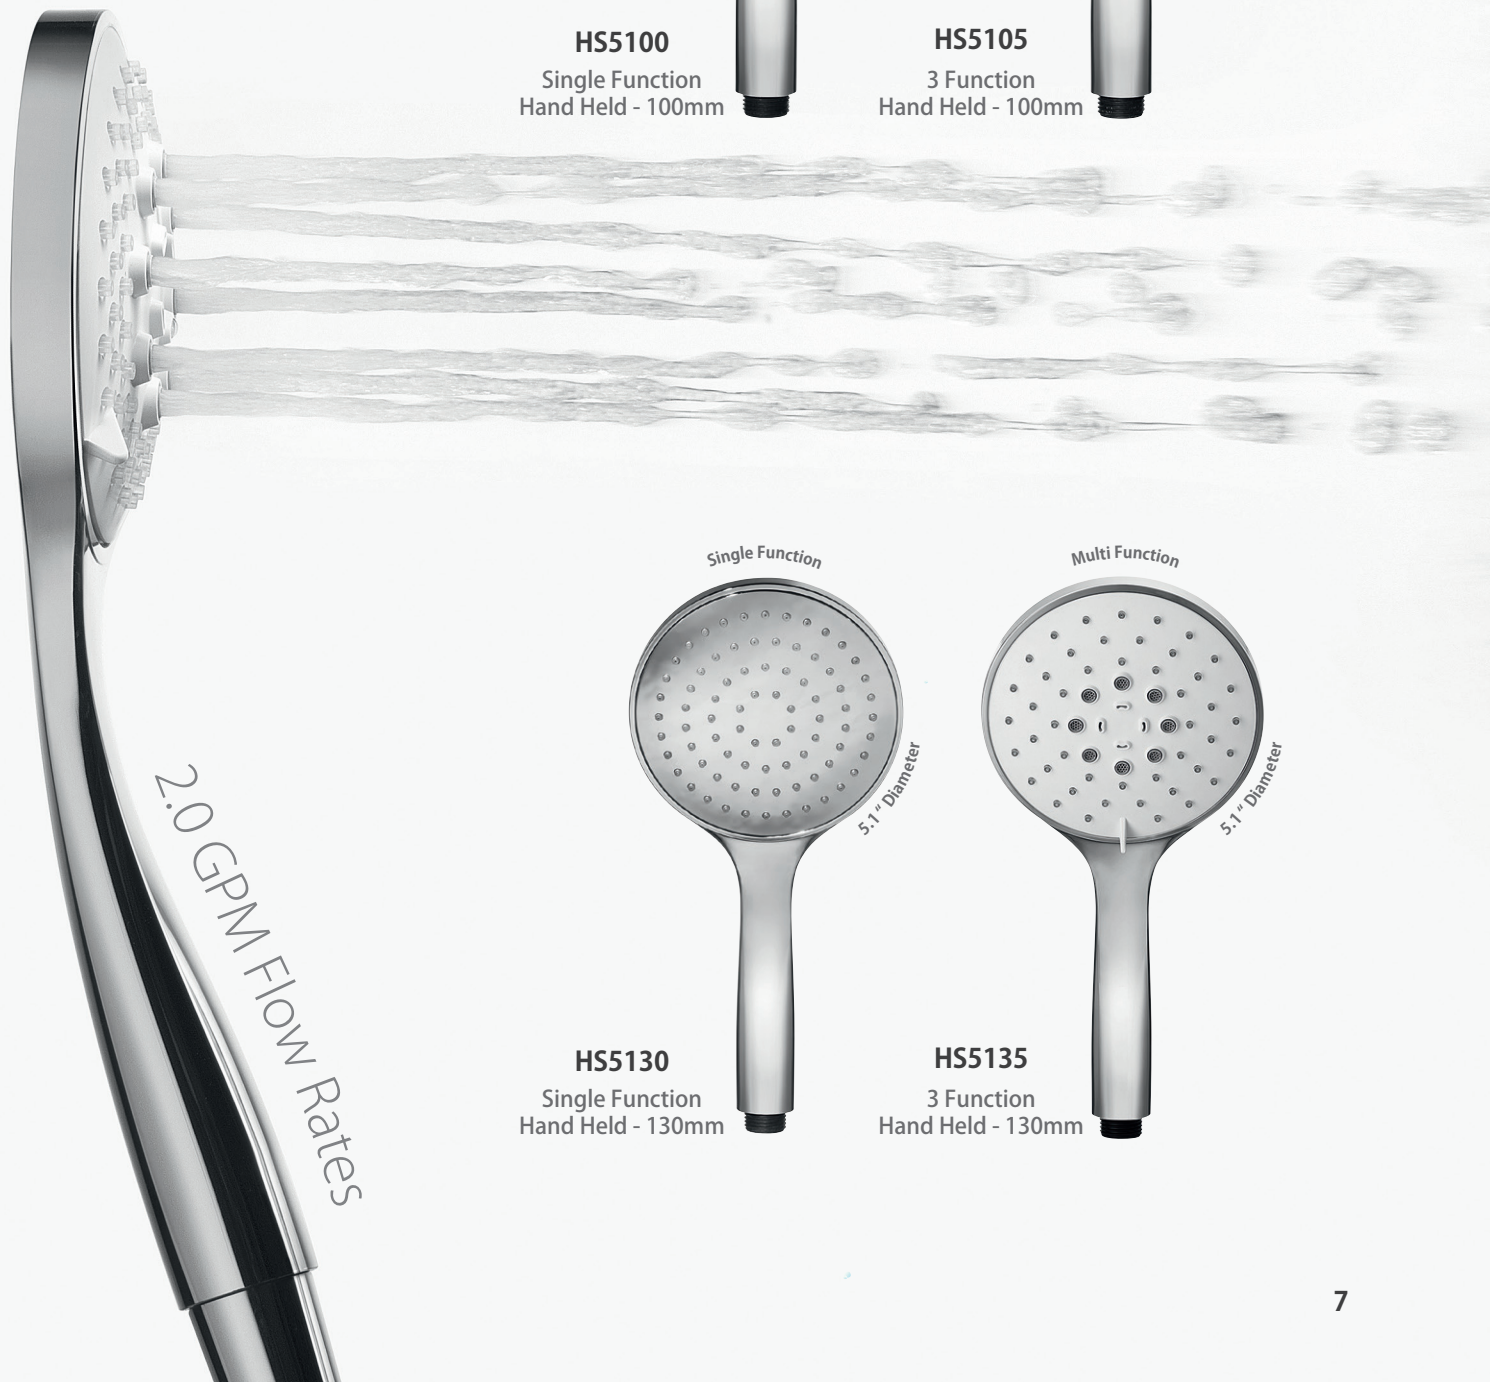

Maximum Functionality - Minimal Design

CASCADE RAIN HEADS

CSS.20S - 20" Rainhead with Cascade

MIST RAIN HEADS

MSS.15S - 15" Rain Head With Mist

RESPONSIBLE LUXURY™

CFB.2250
CASCADE FLOW
SHOWER-HEAD / TUB-FILLER

CFB.2150
IN-WALL
WATERFALL SYSTEMS

WALL MOUNT BODY JETS

ECOMATIC™

Made For Responsible Luxury

WALL MOUNT SPIN JETS

MULTI-FUNCTION HAND HELD SHOWERS

Isenberg hand showers have been created to satisfy the most refined demands of design and modern technology.

They are a union of maximum functionality and minimal design to help you rejuvenate in your bath space.

innovation

design

Isenberg America
8150 Springwood Dr
Suite 190
Irving TX 75063
USA

Tel: +1 972 510 5916
Fax: +1 972 408 0850
info@isenbergfaucets.com