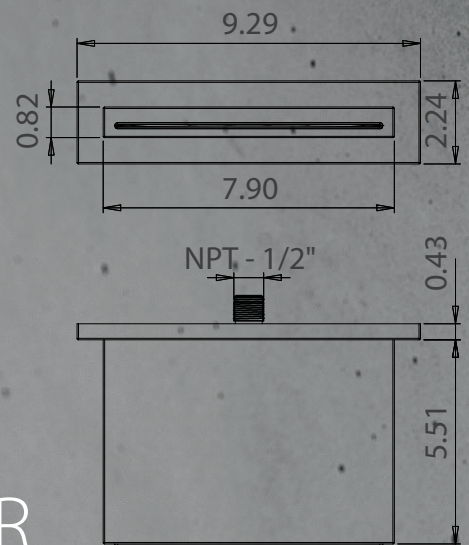

Maximum Functionality - Minimal Design

CASCADE RAIN HEADS

CSS.20S - 20" Rainhead with Cascade

MIST RAIN HEADS

MSS.15S - 15" Rain Head With Mist

RESPONSIBLE LUXURY™

CFB.2250
CASCADE FLOW
SHOWER-HEAD / TUB-FILLER