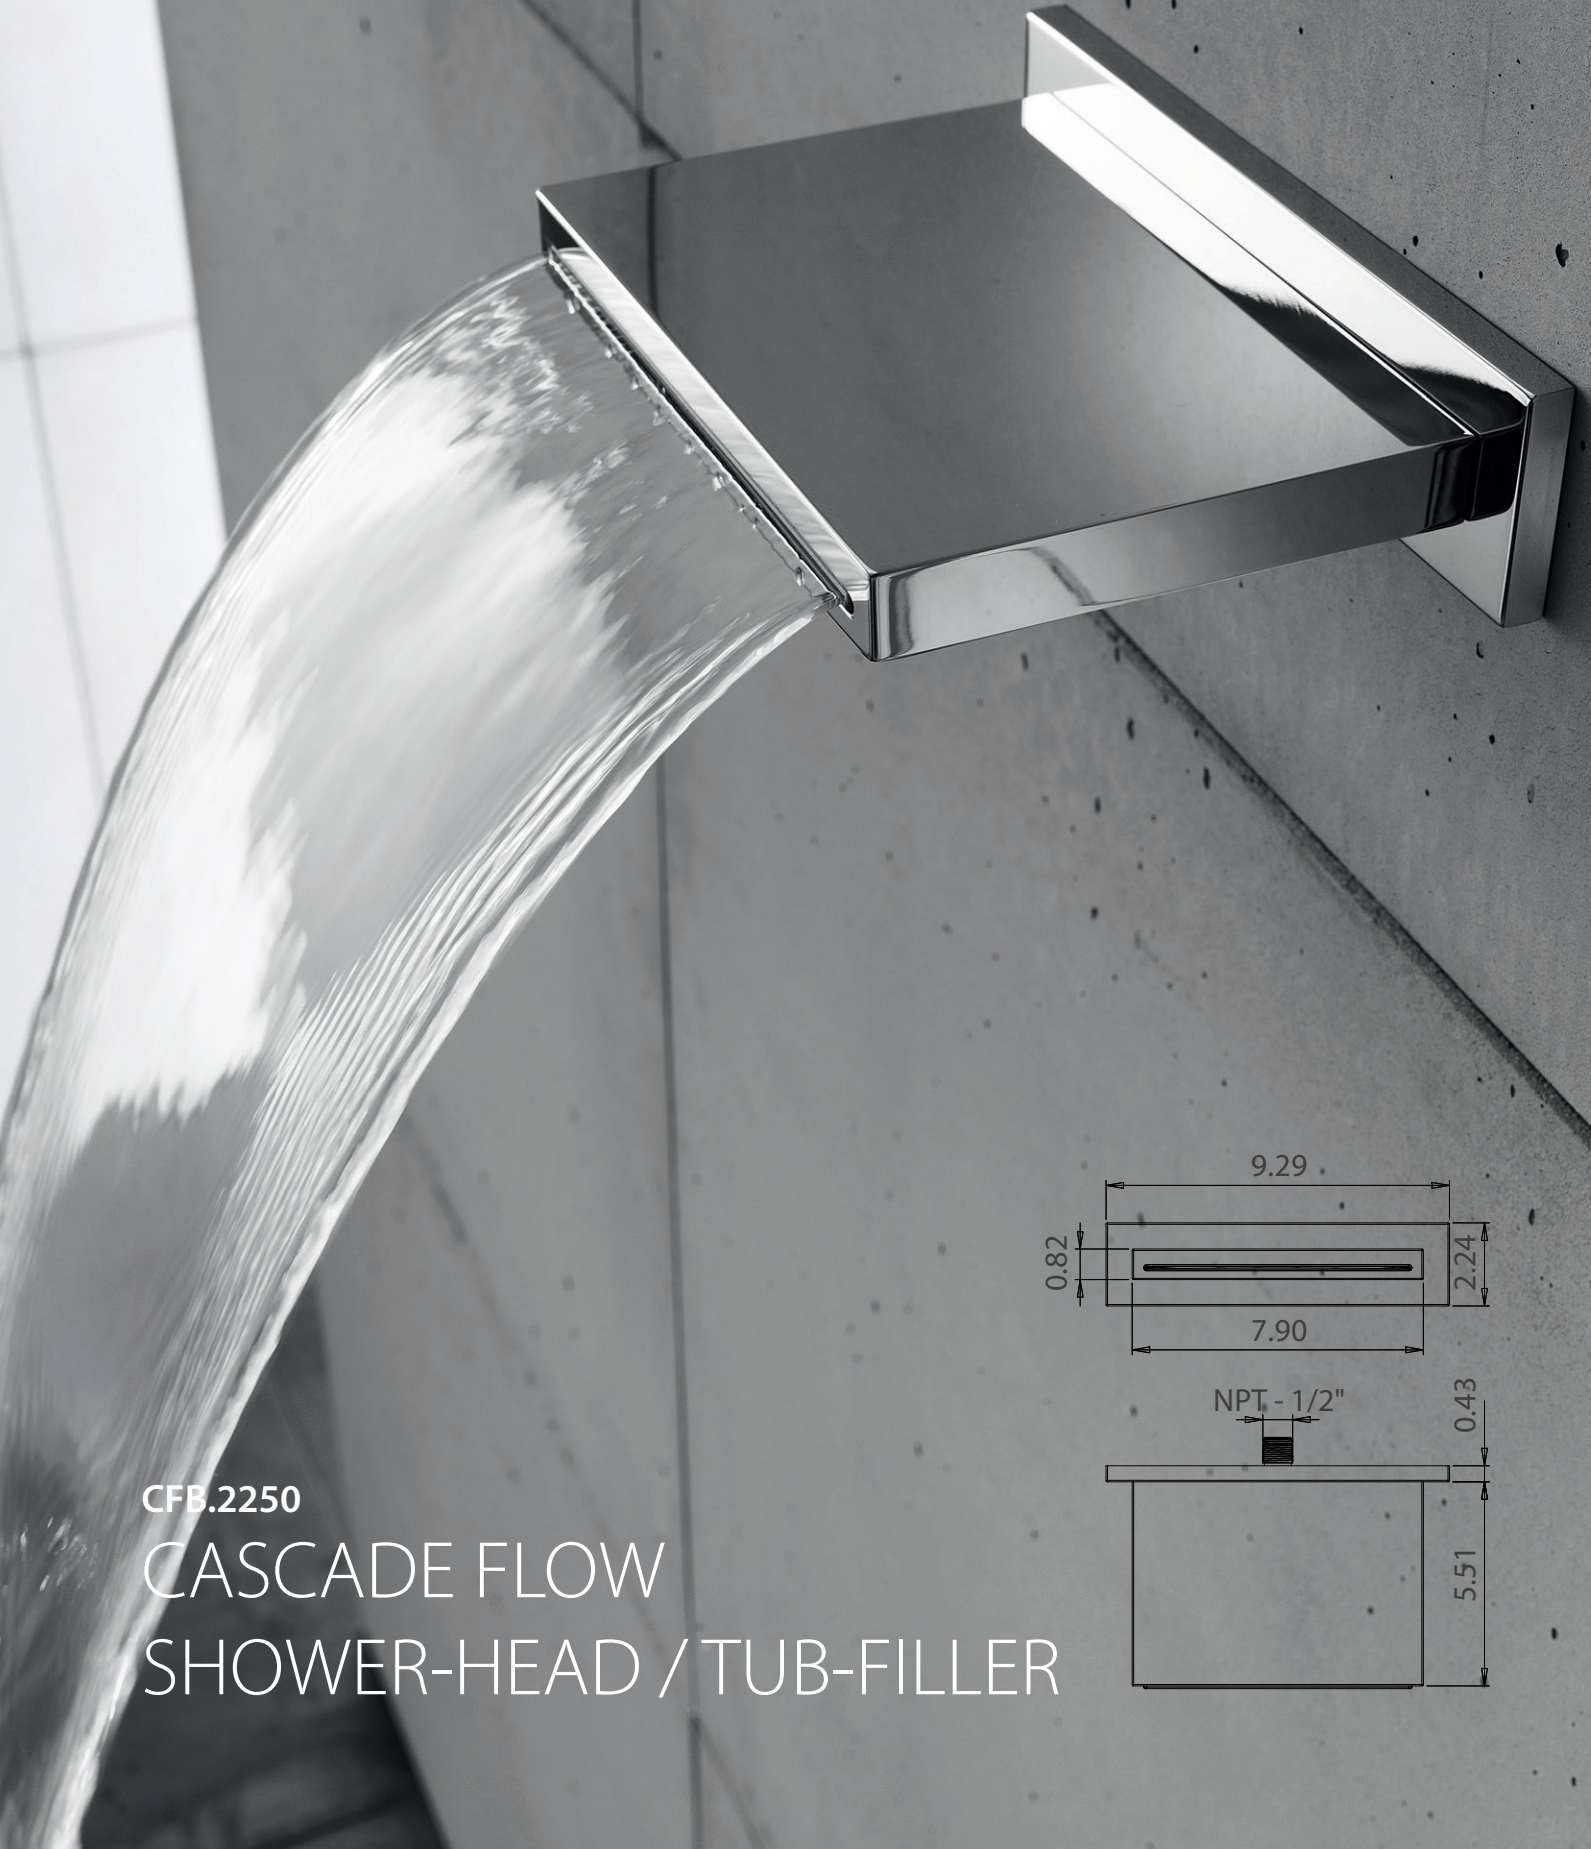

Maximum Functionality - Minimal Design

CASCADE RAIN HEADS

CSS.20S - 20" Rainhead with Cascade

MIST RAIN HEADS

MSS.15S - 15" Rain Head With Mist

RESPONSIBLE LUXURY™

CFB.2250
CASCADE FLOW
SHOWER-HEAD / TUB-FILLER

CFB.2150
IN-WALL
WATERFALL SYSTEMS

WALL MOUNT BODY JETS

ECOMATIC™

Made For Responsible Luxury

WALL MOUNT SPIN JETS

MULTI-FUNCTION HAND HELD SHOWERS

Isenberg hand showers have been created to satisfy the most refined demands of design and modern technology.