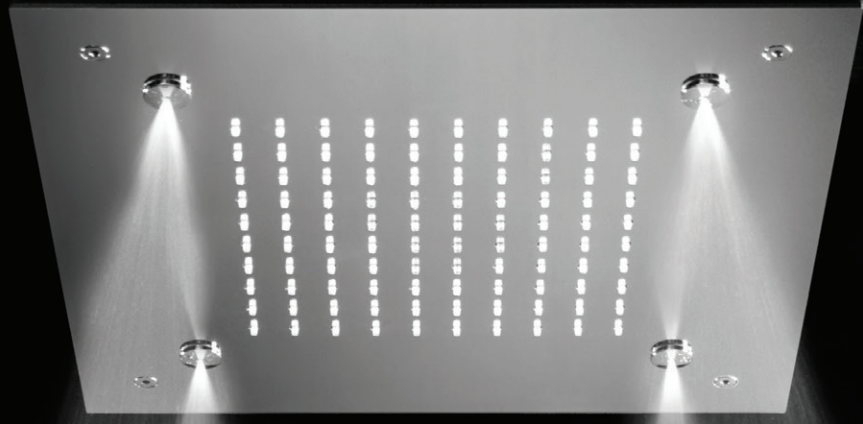

isenberg
innovation+design
Bathroom fixtures crafted by Artisans

isenberg
innovation+design
Bathroom fixtures crafted by Artisans

Luxus Collection
THE ISENBERG WAY

innovation

design

MIST & CASCADE RAIN HEADS	01 - 02
CASCADE FLOW WATERFALLS TUB FILLERS	03 - 04
BODY & SPIN JETS	05 - 06
HAND SHOWERS	07

Maximum Functionality - Minimal Design

CASCADE RAIN HEADS

CSS.20S - 20" Rainhead with Cascade

MIST RAIN HEADS

MSS.15S - 15" Rain Head With Mist

RESPONSIBLE LUXURY™

CFB.2250
CASCADE FLOW
SHOWER-HEAD / TUB-FILLER

CFB.2150
IN-WALL
WATERFALL SYSTEMS

WALL MOUNT BODY JETS

ECOMATIC™

Made For Responsible Luxury

WALL MOUNT SPIN JETS

MULTI-FUNCTION HAND HELD SHOWERS

Isenberg hand showers have been created to satisfy the most refined demands of design and modern technology.