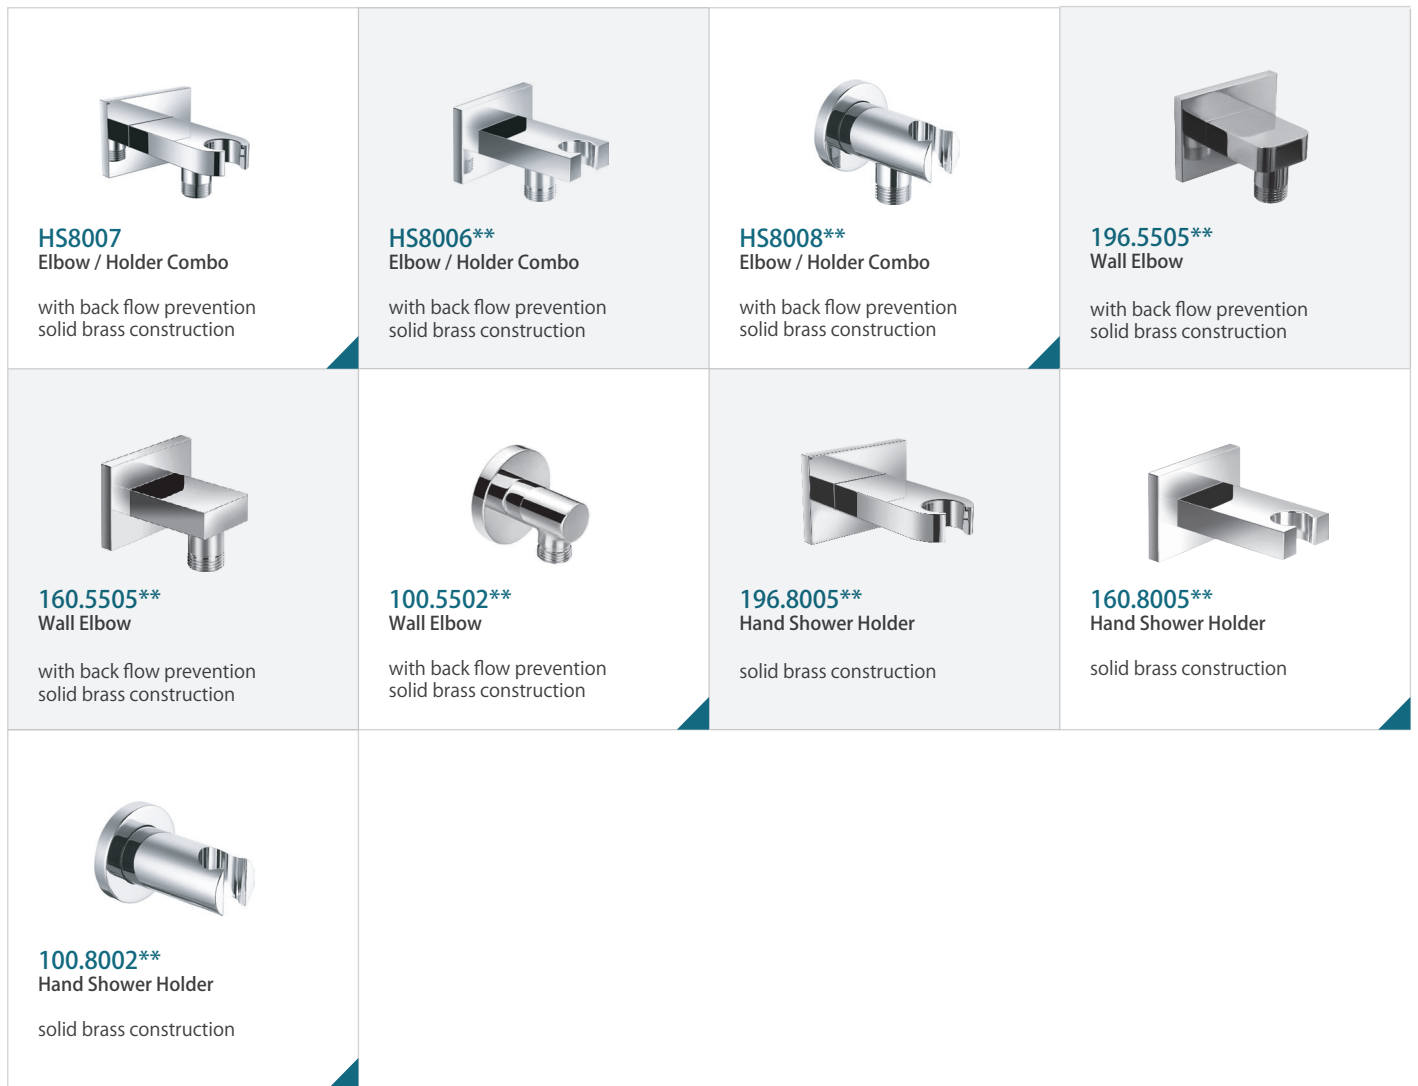

isenberg®
innovation+design

Bathroom fixtures crafted by Artisans

Elbows / Holders

SLIDE BARS

WALL ELBOWS / HOLDERS

Body Jets

BODY / SPIN JETS

 <p>196.6410** 1/2" Body Jet</p> <p>1.05 GPM includes valve casing</p>	 <p>160.6410** 1/2" Body Jet</p> <p>1.05 GPM includes valve casing</p>	 <p>100.6410** 1/2" Body Jet</p> <p>1.05 GPM includes valve casing</p>	 <p>196.6415** 1/2" Spin Jet</p> <p>1.05 GPM includes valve casing</p>
 <p>196.6435** 1/2" Spin Jet</p> <p>1.05 GPM includes valve casing</p>	 <p>160.6415** 1/2" Spin Jet</p> <p>1.05 GPM includes valve casing</p>	 <p>100.6415** 1/2" Spin Jet</p> <p>1.05 GPM includes valve casing</p>	 <p>160.6402** 1/2" Body Jet - 20° Swivel</p> <p>2.0 GPM solid brass construction</p>

HOSES

 <p>SP.150EM** 1.5m Metal Hose</p> <p>easy maneuver</p>	 <p>SP.151EM** 1.5m PVC Hose</p> <p>easy maneuver</p>
---	---

DRAIN

 <p>HS1007** Pop Up Drain</p> <p>with overflow</p>
--

isenberg®
innovation+design