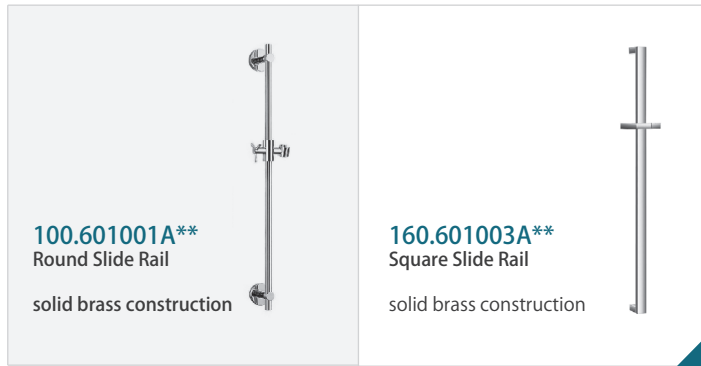

SLIDE BARS

WALL ELBOWS / HOLDERS