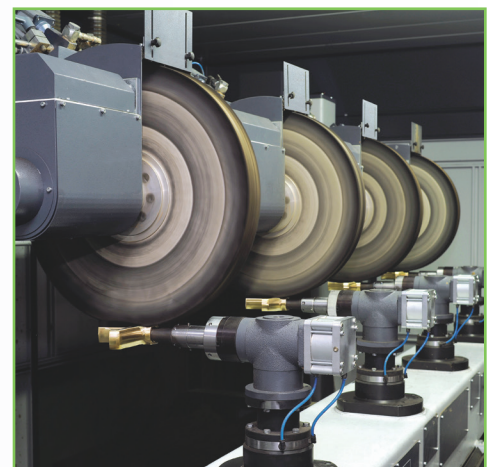

Belgian Mirror Finish

With a fully automated polishing process Isenberg products have a perfect mirror finish. Our chrome plating is impossibly thin, less than the thickness of a human hair.