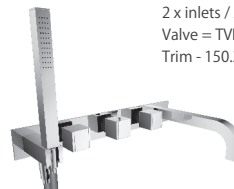

2 x inlets / 2 x outlets
Valve = TVH.2691
Trim - 150.2691T**

150.2691**
Wall Mount Thermostatic Tub Filler

spout projection - 8.85"
with hand shower