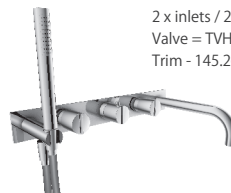

includes valve

145.2000**
3-Hole 8" Widespread Faucet

with ceramic disc cartridge
spout projection - 5.90"

145.1500**
Single Hole Faucet

with ceramic disc cartridge
with flexible hoses

BIDET FAUCETS

145.1300**
Single Hole Bidet Faucet

with drain
with flexible hoses

TUB FILLERS

145.2410**
3-Hole Roman Tub Filler

with ceramic cartridge
spout projection - 7.08"

145.2400**
4-Hole Roman Tub Filler

spout projection - 7.08"
with hand shower

2 x inlets / 2 x outlets
Valve = TVH.2691
Trim - 145.2691T**