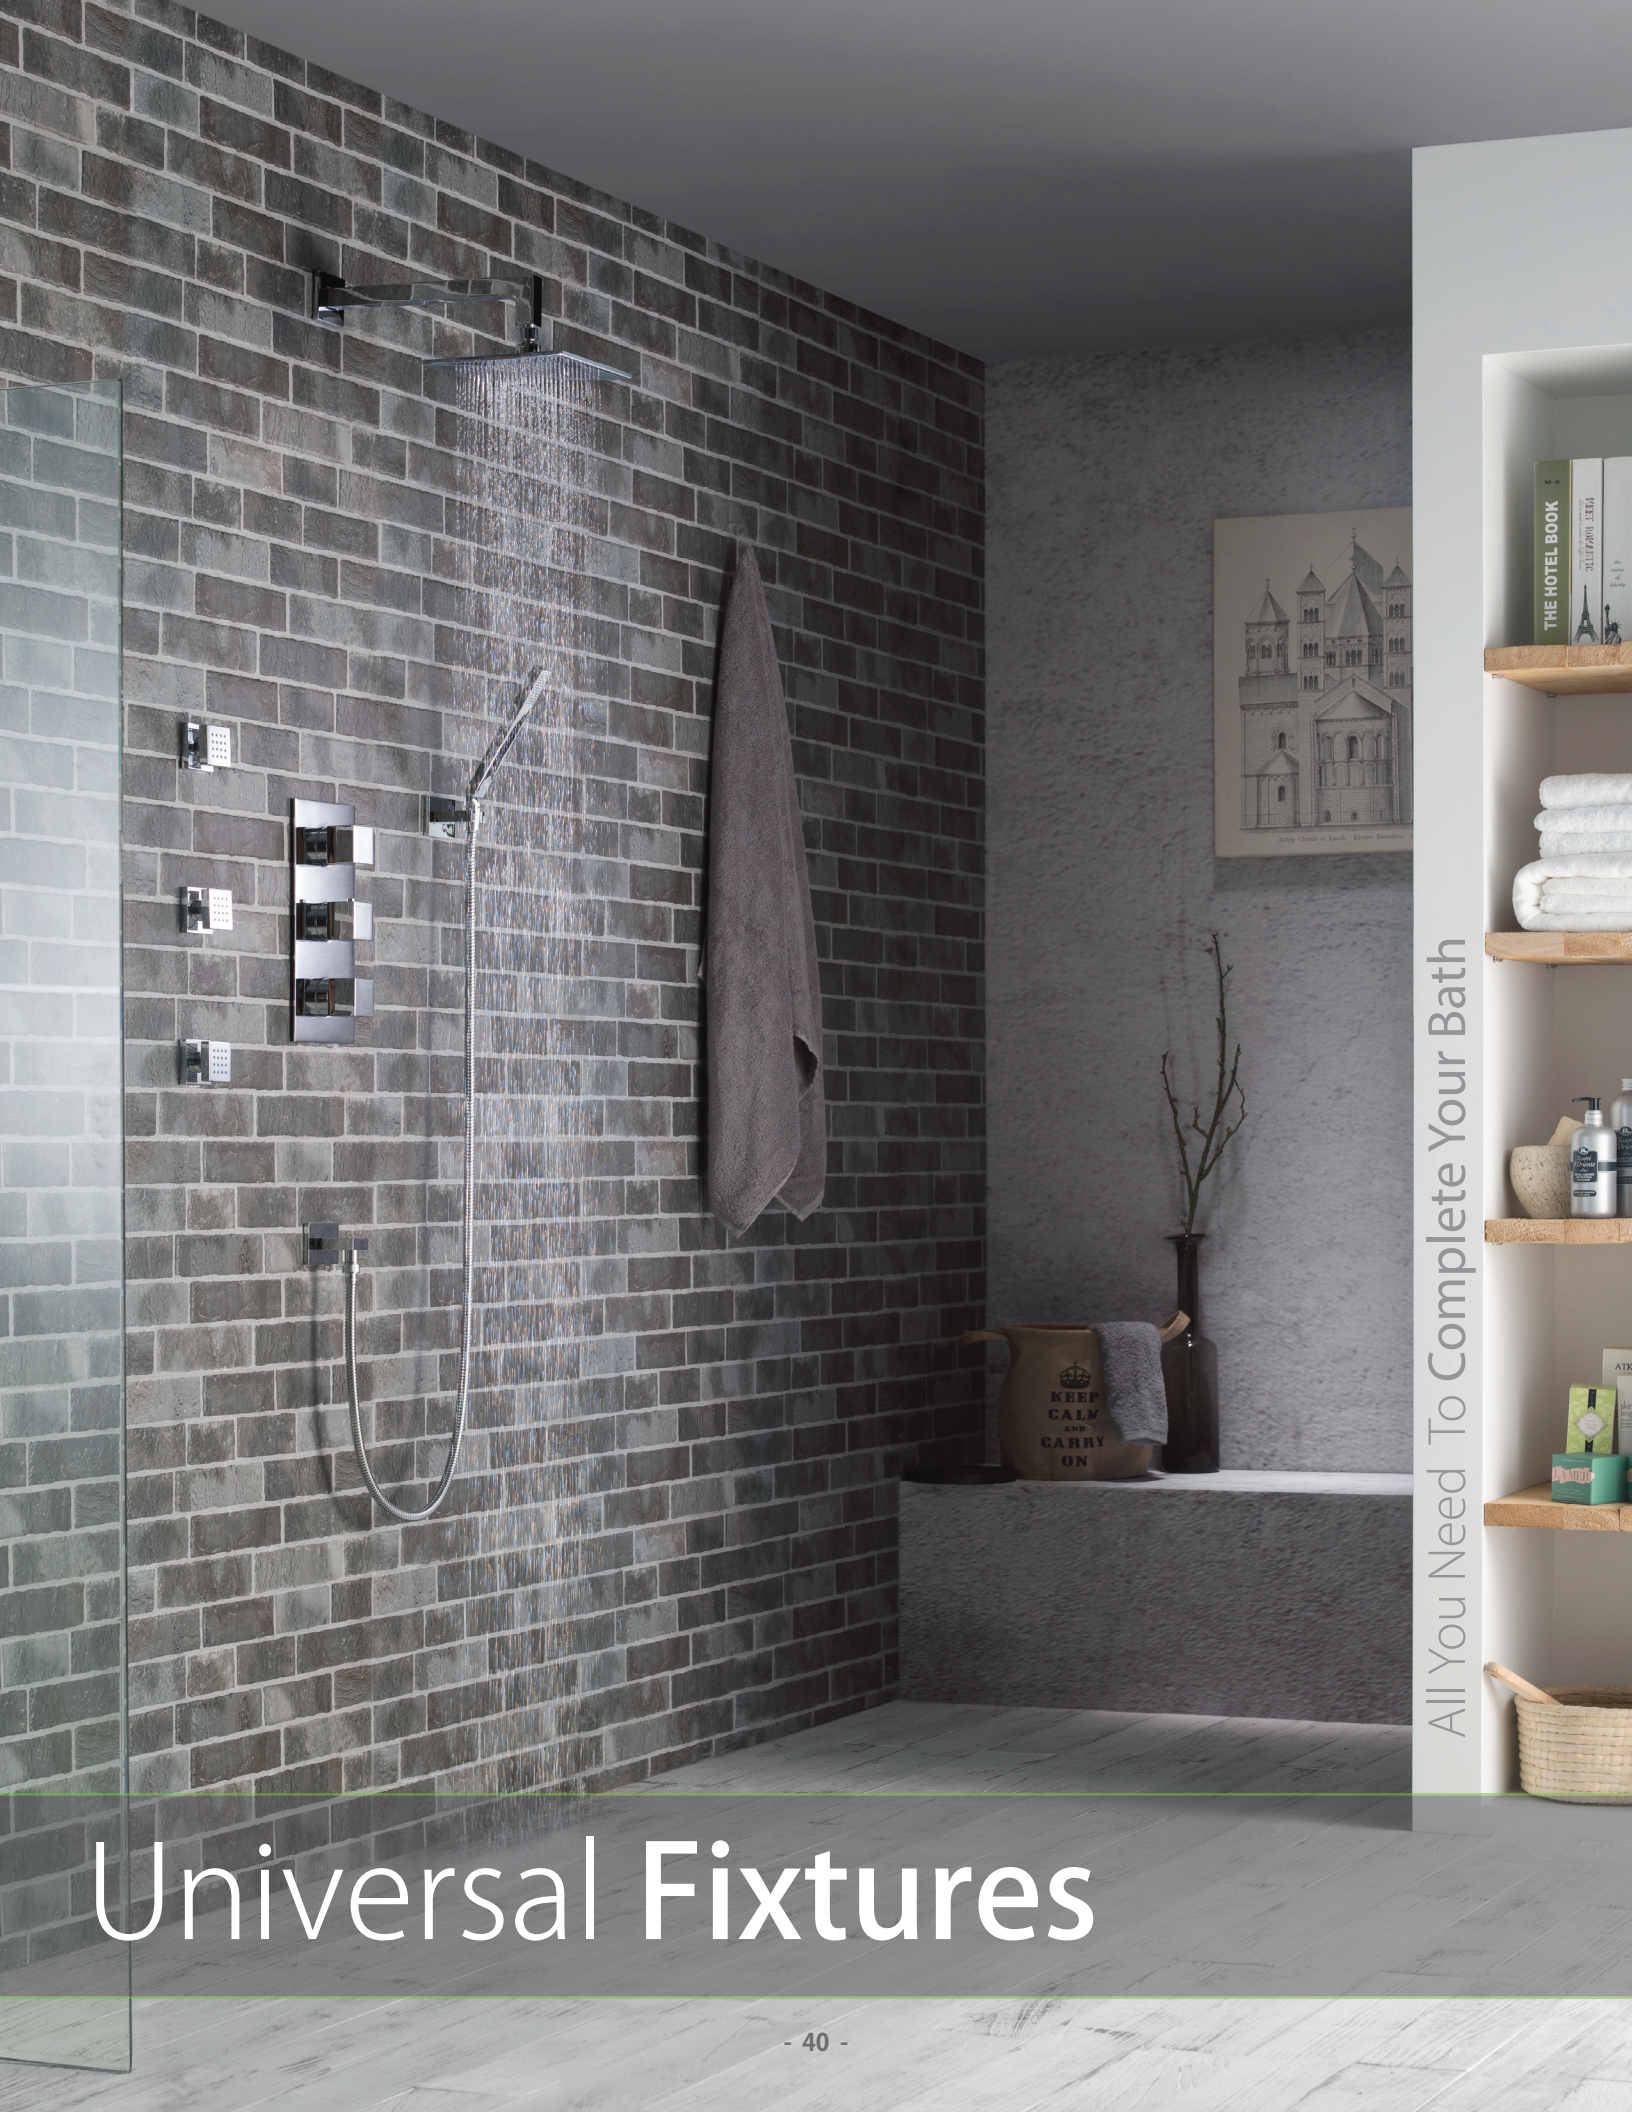

2.0 GPM & 2.5 GPM Versions
Flush Mount Installation

CSS.15S**
15" Rain Shower w/ Cascade

1.8 GPM & 2.5 GPM Versions
Flush Mount Installation

isenberg®
innovation+design

Bathroom fixtures crafted by Artisans

isenberg®
innovation+design

Bathroom fixtures crafted by Artisans

All You Need To Complete Your Bath

Universal Fixtures

Rain Heads

ISENBERG RAIN SHOWERS

Mist- Cascade - Rain

Isenberg offers six different flush mount rain heads, each offering a exciting combination of rain, mist or cascade flow outputs. 2.5 and 1.8 GPM versions available. Use with any 2 or 3 port valve.

Eco-Flow Showerheads

Isenberg is committed to promoting the responsible use of water. Isenberg is one of the few companies that offers **1.8 GPM rain heads in sizes from 6" - 12"** all meeting EPA Watersense criteria.

Belgian Mirror Finish

All Isenberg flush mount rain heads have a superior and perfect mirror finish. Rain heads are easily removable for cleaning.

CASCADE & MIST FLOW RAIN HEAD

MSS.20S**
20" Rain Shower w/ Mist & Cascade