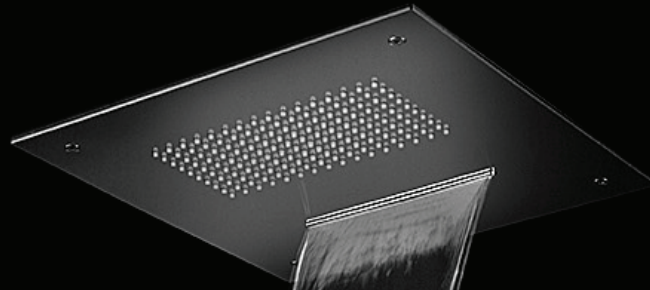

Inspired by water, the CASCADE collection features gleaming mirror-finished faucets and tub fillers that recall the beauty of a wave. From beneath the sweeping edge, water flows smoothly and serenely through a slit for waterfall-like dispersal, designed to enhance one's sensory perceptions.

These outstanding designs have managed to upgrade the term "FAUCET" from a simple distributor of water to a central and primary furniture element in your bath-space. The CASCADE is designed to become a protagonist of the environment in which it is placed.

Cascade