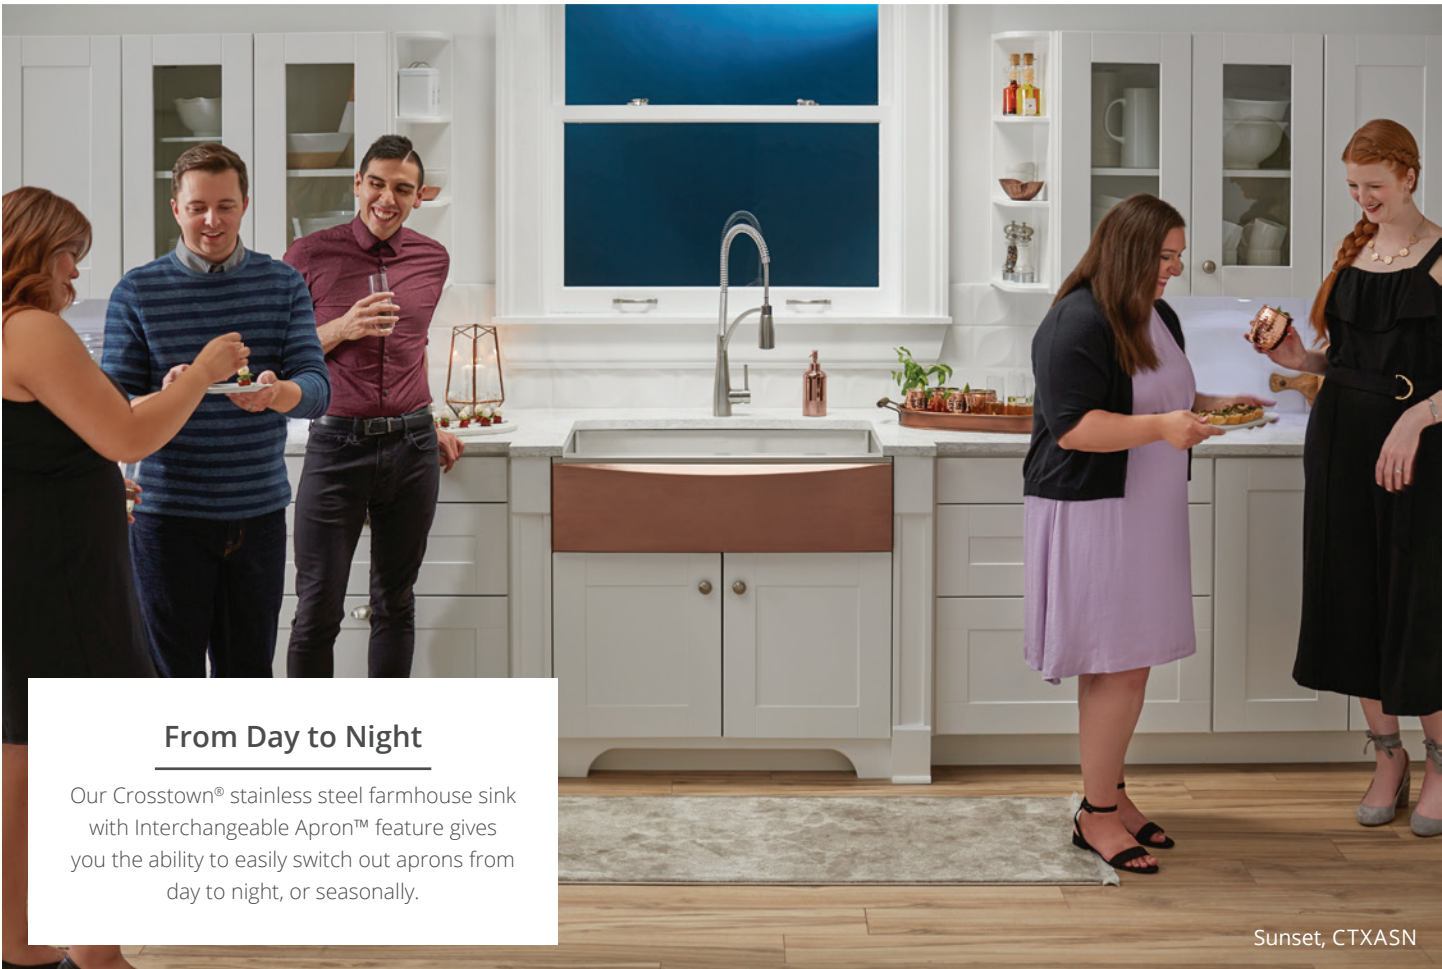

ELKAY

Transform
Your Kitchen
in Minutes ...

Crosstown® Farmhouse Sink
with Interchangeable Apron™

Your Kitchen Evolves

New color, new material, new day. Now, there's a sink that lets you have the best of both worlds – the durability and good looks of classic stainless steel plays with fashion-forward colors and materials.

Sapphire, CTXASP

From Day to Night

Our Crosstown® stainless steel farmhouse sink with Interchangeable Apron™ feature gives you the ability to easily switch out aprons from day to night, or seasonally.

Sunset, CTXASN

Sapphire radiates regality in vivid blue.

Passionate **Scarlet** leaves a lasting impression.

Sunset captures the beauty of Mother Nature's work.

Fireclay

Stainless Steel

DIY Every Day

Perfect for home décor enthusiasts, this innovative sink with Interchangeable Apron is an industry first. Homeowners can alter the look and feel of their kitchens without the time investment, expense or stress involved with a full kitchen renovation.