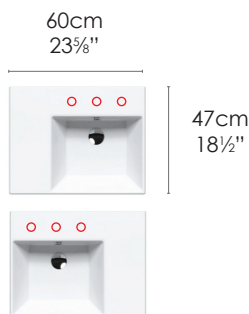

PREMIUM UP 60 WASHBASIN

White
00

SPECIFICATIONS

Size: W23⁵/₈" x D18¹/₂" x H6¹/₆₄" Ship Wt: 44.09 lbs.

60cm x D47cm x H16cm

Install wall-hung, sit-on or on base cabinet. Order with sink on left or sink on right. Must specify number of holes and hole position. Use Z3442 #2 fitting sets not included.

OPTIONAL:

5P6QN Front Towel Rail constructed of brass with chrome finish. L21¹/₆₄" 69cm

Model	Description
160DVP	Washbasin, right
160SVP	Washbasin, left
5P6QN	Front Towel Rail, chrome