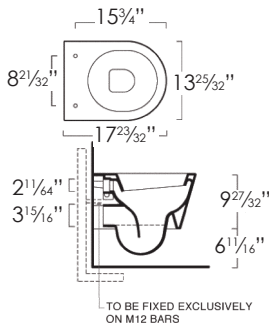

White 00

ZERO 45 TOILET

SPECIFICATIONS

Size: W13^{25/32}" x L17^{23/32}" x H16^{17/32}"   Ship Wt: 42 lbs.
W35cm x L45cm x H42cm

Install wall-hung. 1-pc., less seat. 1.2 gpf (4.5 liters)

REQUIRED: Toilet seat (sold separately).

RECOMMENDED: Geberit In-Wall Carriers

Model	Description
1VSV45	Wall-hung Toilet, less seat
5V45STF	Soft-Close Toilet Seat