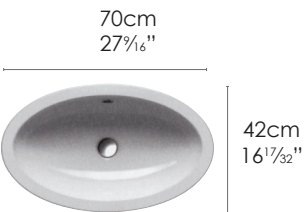

White
00

Satin
BM