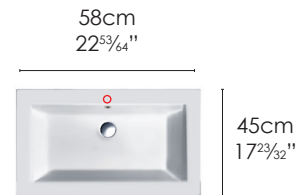

SFERA L90 WASHBASIN

SPECIFICATIONS

Size: W35⁷/₁₆" x D14⁹/₁₆" x H5²⁹/₃₂" Ship Wt: 44.09 lbs.
W90cm x D37cm x H15cm
Install sit-on a countertop. No overflow.

Model	Description
190AC3N	Washbasin

White
00

STAR 58 WASHBASIN

SPECIFICATIONS

Size: W22⁵³/₆₄" x D17²³/₃₂" x H6¹⁹/₆₄" Ship Wt: 31 lbs.
W58cm x D45cm x H16cm
Install inset or sit on.

Model	Description
158ST	Washbasin

White
00

VELIS 70 WASHBASIN

SPECIFICATIONS

Size: W27⁹/₁₆" x D16¹/₃₂" x H7³/₃₂" Ship Wt: 33.07 lbs.
W70cm x D42cm x H18cm
Install sit-on.

Model	Description
17AVL	Washbasin

White
00

Satin
BM

VELIS 60 WASHBASIN

SPECIFICATIONS

Size: W23³/₈" x D16¹/₃₂" x H7³/₃₂" Ship Wt: 22.05 lbs.
W60cm x D42cm x H18cm
Install sit-on.

Model	Description
16AZN	Washbasin

White
00

Satin
BM