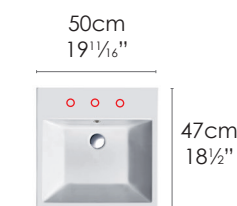

White
00

PREMIUM 50 WASHBASIN

SPECIFICATIONS

Size: W19¹/₁₆" x D18¹/₂" x H6¹/₆₄" Ship Wt: 35.3 lbs.
W50cm x D47cm x H16cm

Install wall-hung, sit-on or on a base cabinet. Use Z3442 fitting set not included.

OPTIONAL:

5P5QN Front Towel Rail constructed of brass with chrome finish. L17²³/₃₂" 45cm

Model	Description
150VP	Single Sink Washbasin
5P5QN	Front Towel Rail, chrome