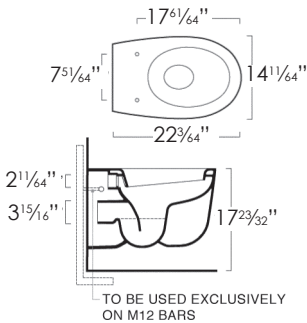

White
00   Black
NE

MUSE 56 TOILET

SPECIFICATIONS

Size: W14¹/₆₄" x L22³/₆₄" x H17²/₃₂" Ship Wt: 55.2 lbs.
W36cm x L56cm x 45cm

Install wall-hung, 1-pc., less seat. 1.2 gpf (4.5 liters)
REQUIRED: Toilet seat (sold separately).

RECOMMENDED: Geberit In-Wall Carriers

Model	Description
1VSMU	Wall-hung Toilet, less seat
5MUSTF	Soft-Close Toilet Seat