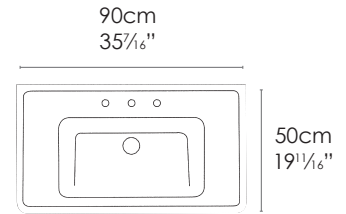

CANOVA ROYAL WASHBASINS Collection

CATALANO USA
THE ESSENCE OF CERAMICS

CANOVA ROYAL 90 WASHBASIN

SPECIFICATIONS

Size: W35 $\frac{1}{16}$ " x D19 $\frac{1}{16}$ " x H9 $\frac{1}{16}$ " Ship Wt: 59.84 lbs.
W90cm x D50cm x H23cm

Install wall-hung, pedestal, on special metal structure or on base cabinet. Must specify number of holes and hole position. Use Z3443 fitting set not included

OPTIONAL:

5P90CV Front Towel Rail (shown at left) constructed of brass with chrome finish. L32 $\frac{3}{32}$ " 82cm

Model	Description
190CV	Washbasin
5P90CV	Front Towel Rail, chrome

White
00

CANOVA ROYAL 90 WASHBASIN & FLOOR STRUCTURE

SPECIFICATIONS

Size: W35 $\frac{1}{16}$ " x D19 $\frac{1}{16}$ " x H9 $\frac{1}{16}$ " Ship Wt: 59.84 lbs.
W90cm x D50cm x H23cm

Install washbasin on special metal structure. Must specify number of holes and hole position.

REQUIRED:

5ST90CV Floor Structure (shown at left) constructed of brass with chrome finish. Ship Wt: 17.65 lbs.

W33 $\frac{3}{64}$ " x D17 $\frac{2}{64}$ " x H30 $\frac{4}{64}$ " W84cm x D44cm x H78cm

Model	Description
190CV	Washbasin
5ST90CV	Floor Structure, chrome

White
00

CANOVA ROYAL 90 WASHBASIN & PEDESTAL

SPECIFICATIONS

Size: W35 $\frac{1}{16}$ " x D19 $\frac{1}{16}$ " x H9 $\frac{1}{16}$ " Ship Wt: 59.84 lbs.
W90cm x D50cm x H23cm

Install washbasin on pedestal. Must specify number of holes and hole position.

REQUIRED:

1C0CV Pedestal (shown at left). Ship Wt: 31 lbs.
W11 $\frac{1}{16}$ " x H25 $\frac{63}{64}$ " W30 cm x H66cm

Model	Description
190CV	Washbasin
1C0CV	Pedestal

White
00