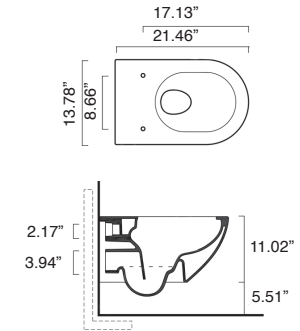

cwe catalano
water
efficiency

SFERA 54 TOILET COLORS

Gloss	Satin Finish						
White 00	White BM	Grey GS	Light Blue AS	Green VS	Brown MS	Black NS	Cement Grey CG

New Metallic Colors available Fall 2018