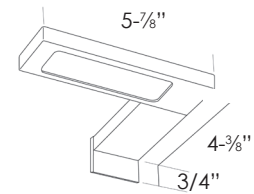

BALLET LIGHT BAR

SPECIFICATIONS
Size: 11 7/8" x 4 2 1/64" x 1 3/32"

*Ship Wt: 3.5 lbs.

Light bar for use above wall mirror or medicine cabinet. LED light. Chrome finish.

Model	Description
ZZ-920	Light Bar