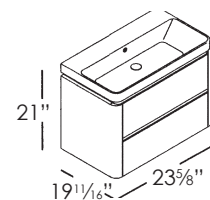

GREEN 60 BASE CABINET

SPECIFICATIONS

Size: GR0601DR W23⁵/₈" x D19¹/₁₆" x H10¹/₄" *Ship Wt: 50 lbs.

GR0602DR W23⁵/₈" x D19¹/₁₆" x H21" *Ship Wt: 118 lbs.

Base Cabinet with 1 or 2 drawers for use with single bowl washbasin. Install wall-hung. Made in USA

Use with:

Green 60 Single Bowl Washbasin 160GR

OPTIONAL:

Cabinet Legs for use on 2 drawer cabinet

*all shipping weights are approximate.