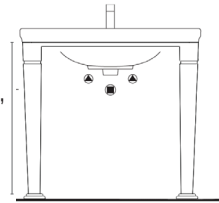

28^{27/64}"

4^{21/64}"