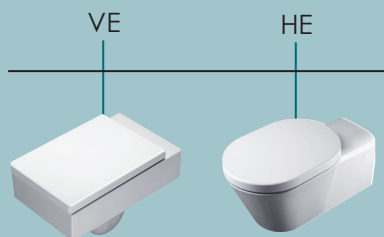

2 toilets

see toilets on page 106

distinctive characteristics