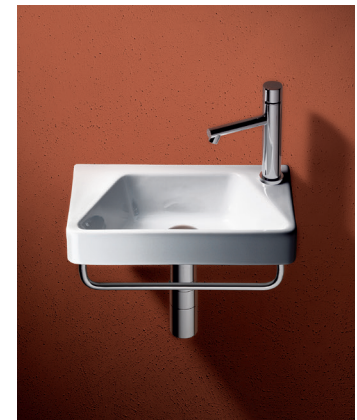

White
00

PROIEZIONI 80 WASHBASIN

SPECIFICATIONS
Size: W31½" x D16¹⁷/₃₂" x H5½"
W80cm x D42cm x H13cm
Ship Wt: 44.1 lbs.
Install wall-hung, pedestal or sit on. Must specify number of holes and hole position. Use Z3442 fitting set not included.
OPTIONAL:
5P80PR Front Towel Rail (*shown at right*) constructed of aluminum with chrome finish. L21²¹/₃₂" 55cm
1COPR Ceramic Pedestal 7⁷/₈" x 27¹/₆" 20cm x 70cm

Model	Description
180PR	Washbasin
5P80PR	Front Towel Rail, chrome
1COPR	Pedestal

White
00

PROIEZIONI 60 WASHBASIN

SPECIFICATIONS
Size: W23⁵/₈" x D16¹⁷/₃₂" x H5½"
W60cm x D42cm x H13cm
Ship Wt: 33.1 lbs.
Install wall-hung, pedestal or sit on. Must specify number of holes and hole position. Use Z3442 fitting set not included.
OPTIONAL:
5P60PR Front Towel Rail (*shown at right*) constructed of aluminum with chrome finish. L14¹/₆" 37cm
1COPR Ceramic Pedestal 7⁷/₈" x 27¹/₆" 20cm x 70cm

Model	Description
160PR	Washbasin
5P60PR	Front Towel Rail, chrome
1COPR	Pedestal

White
00

PROIEZIONI 42 WASHBASIN

SPECIFICATIONS
Size: W16¹/₂" x D16¹⁷/₃₂" x H5½"
W42cm x D42cm x H13cm
Ship Wt: 17.64 lbs.
Install wall-hung or inset. Must specify number of holes and hole position. Use Z3442 fitting set not included.
OPTIONAL:
5P42PR Front Towel Rail (*shown at right*) constructed of aluminum with chrome finish. L7³/₄" 19cm
1COPR Ceramic Pedestal 7⁷/₈" x 27¹/₆" 20cm x 70cm

Model	Description
142PR	Washbasin
5P42PR	Front Towel Rail, chrome
1COPR	Pedestal

White
00

PROIEZIONI 40 WASHBASIN