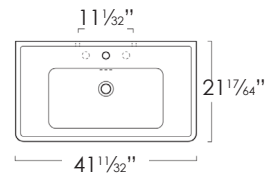

White
00

CANOVA ROYAL 105 WASHBASIN

SPECIFICATIONS

Size: W41^{11/32}" x D21^{17/64}" x H9^{1/16}" Ship Wt: 88.19 lbs.
W105cm x D54cm x H23cm

Install wall-hung, on special metal structure, on ceramic legs or cabinet. Must specify number of holes and hole position. Use Z3443 fitting set not included

OPTIONAL:

5P75CV Front Towel Rail (*shown at right*) constructed of brass with chrome finish. L26.38" 67cm

Model	Description
1105CV	Washbasin
5P75CV	Front Towel Rail, chrome

White
00

CANOVA ROYAL 105 WASHBASIN & FLOOR STRUCTURE

SPECIFICATIONS

Size: W41^{11/32}" x D21^{17/64}" x H9^{1/16}" Ship Wt: 88.19 lbs.
W105cm x D54cm x H23cm

Install washbasin on special metal structure. Must specify number of holes and hole position.

REQUIRED:

5ST105CV Floor Structure (*shown at right*) constructed of brass with chrome finish. Ship Wt: 22.05 lbs.
W37^{13/32}" x D18^{1/2}" x H28^{15/16}" W95cm x D47cm x H73.5cm

Model	Description
1105CV	Washbasin
5ST105CV	Floor Structure, chrome

28^{15/16}"
73.5cm

37^{13/32}"
95cm

White
00

CANOVA ROYAL 105 WASHBASIN & CERAMIC LEGS

SPECIFICATIONS

Size: W41^{11/32}" x D21^{17/64}" x H9^{1/16}" Ship Wt: 88.19 lbs.
W105cm x D54cm x H23cm

Install washbasin on ceramic legs. Must specify number of holes and hole position.

REQUIRED:

1GACV-2 Set of 2 Ceramic Legs (*shown at right*). Ship Wt: 22 lbs. W4^{21/64}" x H28^{27/64}" (each) W11 cm x H73cm

Model	Description
1105CV	Washbasin
1GACV-2	Ceramic Leg Set (pair)

28^{27/64}"

4^{21/64}"

White
00

CANOVA ROYAL 105 WASHBASIN & PEDESTAL

SPECIFICATIONS

Size: W41^{11/32}" x D22^{17/64}" x H9^{1/16}" Ship Wt: 88.19 lbs.
W105cm x D54cm x H23cm

Install washbasin on pedestal. Must specify number of holes and hole position.

REQUIRED:

1COCV Pedestal (*shown at right*). Ship Wt: 31 lbs.
W11^{13/16}" x H25^{43/64}" W30 cm x H66cm