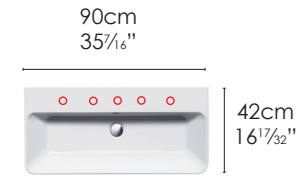

PROIEZIONI WASHBASINS Collection

CATALANO USA
THE ESSENCE OF CERAMICS

PROIEZIONI 105 WASHBASIN

SPECIFICATIONS

Size: W41¹/₃₂" x D16⁷/₃₂" x H5¹/₈" Ship Wt: 53 lbs.

W105cm x D42cm x H13cm

Install wall-hung, semi-inset or sit on. Must specify number of holes and hole position.

OPTIONAL:

5P90PR Front Towel Rail (shown at left) constructed of aluminum with chrome finish. L31¹/₂" 80cm

1COPR Ceramic Pedestal 7⁷/₈" x 27¹/₈" 20cm x 70cm

Model	Description
1105PR	Washbasin
5P90PR	Front Towel Rail, chrome
1COPR	Pedestal

White
00

PROIEZIONI 90 WASHBASIN

SPECIFICATIONS

Size: W35⁷/₁₆" x D16¹/₃₂" x H5¹/₈" Ship Wt: 48.5 lbs.

W90cm x D42cm x 13cm

Install wall-hung or inset. Must specify number of holes and hole position.

OPTIONAL:

5P90PR Front Towel Rail constructed of aluminum with chrome finish. L31¹/₂" 80cm

1COPR Ceramic Pedestal 7⁷/₈" x 27¹/₈" 20cm x 70cm

Model	Description
190PR	Washbasin
5P90PR	Front Towel Rail, chrome
1COPR	Pedestal

White
00

PROIEZIONI 42 WASHBASIN

SPECIFICATIONS

Size: W16¹/₃₂" x D12¹/₃₂" x H5¹/₈" Ship Wt: 22.05 lbs.

W42cm x D32cm x H13cm

Install wall-hung, semi-inset or sit on. Use Z3442 fitting set not included.

OPTIONAL:

5P40PR Front Towel Rail (shown at left) constructed of brass with chrome finish. L14¹/₄" 36cm

Model	Description
142SPR	Washbasin
5P40PR	Front Towel Rail, chrome

White
00