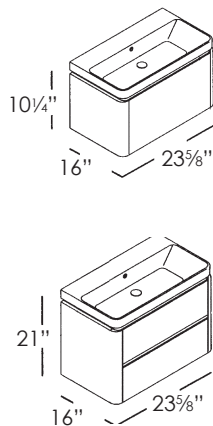

PROIEZIONI 60 BASE CABINET

SPECIFICATIONS

Size: PR0601DR W23³/₈" x D16" x H10¹/₄" *Ship Wt: 50 lbs.
PR0602DR W23³/₈" x D16" x H21" *Ship Wt: 118 lbs.

Base Cabinet with 1 or 2 drawers for use with single bowl washbasin. Install wall-hung. Made in USA

Use with:
Proiezioni 60 Single Bowl Washbasin 160PR

OPTIONAL:

Cabinet Legs for use on 2 drawer cabinet

Model	Description
PR0601DR	Base 1 drawer
PR0602DR	Base 2 drawers