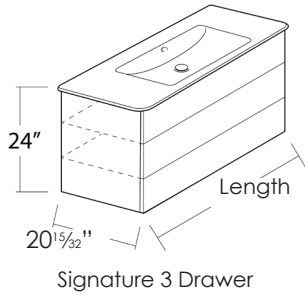

FRAMELESS WALL HUNG 3 DRAWER VANITY CABINET and GREEN UP WASHBASIN

SPECIFICATIONS

Depth 20 1/2" x Height 24"

Frameless wall hung drawer cabinet with 3 pull-out drawers and Green Up washbasin.

5 textured laminate furniture finishes.

ORDERING: Add either **S** for Signature or **D** for Dynasty vanity and cabinet finish color to model no.

Example: Dynasty 3 drawer vanity with Green Up 80 washbasin in Tropical Wave will be GU80**DDR-87**

OPTIONAL

Satin Nickel Leg Set $75

LEGS6: 6"H or LEGS8: 8"H