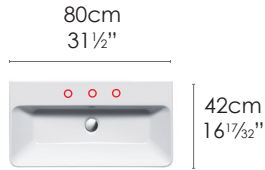

White
00

PROIEZIONI 80 WASHBASIN

SPECIFICATIONS
Size: W31½" x D16¹⁷/₃₂" x H5½"
W80cm x D42cm x H13cm
Ship Wt: 44.1 lbs.
Install wall-hung, pedestal or sit on. Must specify number of holes and hole position. Use Z3442 fitting set not included.
OPTIONAL:
5P80PR Front Towel Rail (*shown at right*) constructed of aluminum with chrome finish. L21²¹/₃₂" 55cm
1COPR Ceramic Pedestal 7⁷/₈" x 27¹/₆" 20cm x 70cm

Model	Description
180PR	Washbasin
5P80PR	Front Towel Rail, chrome
1COPR	Pedestal