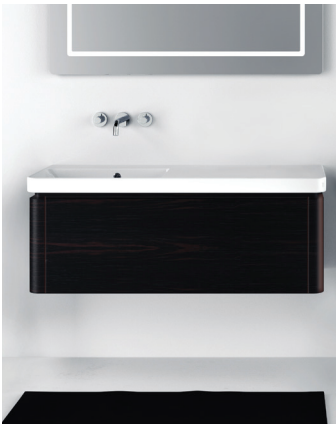

PROIEZIONI LUXURY VANITY Collection

CATALANO USA
THE ESSENCE OF CERAMICS

PROIEZIONI 140 BASE CABINET

SPECIFICATIONS

Size: PR1401DR W54 $\frac{3}{4}$ " x D16" x H10 $\frac{1}{4}$ " *Ship Wt: 190 lbs.
PR1402DR W54 $\frac{3}{4}$ " x D16" x H21" *Ship Wt: 250 lbs.

Base Cabinet with 1 or 2 drawers for use with single bowl washbasin. Install wall-hung. Made in USA

Use with:

Proiezioni 140 Single Bowl Washbasin 114PR

OPTIONAL:

Cabinet Legs for use on 2 drawer cabinet

Model	Description
PR1401DR	Base 1 drawer
PR1402DR	Base 2 drawers