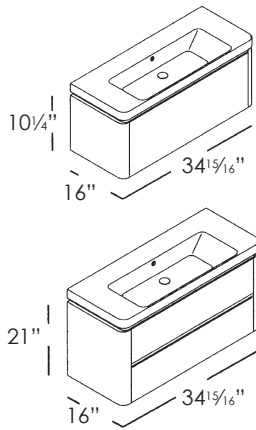

PROIEZIONI 90 BASE CABINET

SPECIFICATIONS

Size: PR0901DR W34¹/₁₆" x D16" x H10¹/₄" *Ship Wt: 100 lbs.
PR0902DR W34¹/₁₆" x D16" x H21" *Ship Wt: 170 lbs.

Base Cabinet with 1 or 2 drawers for use with single bowl washbasin. Install wall-hung. Made in USA

Use with:
Proiezioni 90 Single Bowl Washbasin 190PR

OPTIONAL:

Cabinet Legs for use on 2 drawer cabinet

Model	Description
PR0901DR	Base 1 drawer
PR0902DR	Base 2 drawers