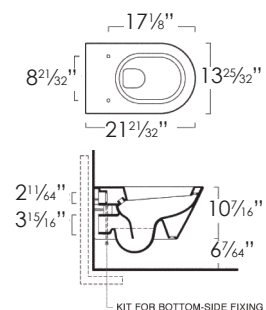

TOILET Collection

CATALANO USA
THE ESSENCE OF CERAMICS

STAR 55 TOILET

SPECIFICATIONS

Size: W13²⁵/₆₄" x L21²¹/₃₂"
W34cm x L55cm

Ship Wt: 48.5 lbs.

Install wall-hung. 1-pc., less seat. 1.2 gpf (4.5 liters)

REQUIRED: Toilet seat (sold separately).

RECOMMENDED: Geberit In-Wall Carriers

Model	Description
1VSST	Wall-hung Toilet, less seat
5ZSSTP	Soft-Close Toilet Seat

White
00

VERSO COMFORT 70 TOILET

SPECIFICATIONS

Size: W14¹/₆" x L27⁷/₁₆" x H12⁵/₆₄"
W37cm x L70cm x H33cm

Ship Wt: 57.3 lbs.

Install wall-hung. 1-pc., less seat. 1.6 gpf (6 liters)

REQUIRED: Toilet seat (sold separately).

RECOMMENDED: Geberit In-Wall Carriers

Model	Description
1VSHE	Wall-hung Toilet, less seat
5HEST	Toilet Seat

White
00

VERSO 53 TOILET

SPECIFICATIONS

Size: W12⁴³/₆₄" x L20⁵⁵/₆₄" x H16¹⁷/₃₂"
W33cm x L53cm x H42cm

Ship Wt: 44.09 lbs.

Install wall-hung. 1-pc., less seat. 1.2 gpf (4.5 liters)

REQUIRED: Toilet seat (sold separately).

RECOMMENDED: Geberit In-Wall Carriers

Model	Description
1VSVE	Wall-hung Toilet, less seat
5VESTF	Soft-Close Seat
5VESTP	Soft-Close Plus Seat

White
00

Black
NE

ZERO 55 TOILET *newflush*™

SPECIFICATIONS

Size: W13²⁵/₃₂" x L21²¹/₃₂" x H16¹⁷/₃₂"
W35cm x L55cm x H42cm

Ship Wt: 42 lbs.

Install wall-hung. 1-pc., less seat. 1.2 gpf (4.5 liters)

New vortex flush technology.

REQUIRED: Toilet seat (sold separately).

RECOMMENDED: Geberit In-Wall Carriers

Model	Description
1VS55NR	Wall-hung Toilet, less seat
5SCSTF	Soft-Close Toilet Seat

White
00