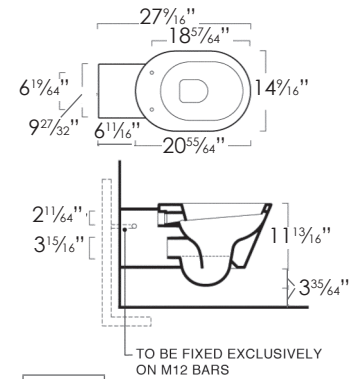

TOILET Collection

CATALANO USA
THE ESSENCE OF CERAMICS

STAR 55 TOILET

SPECIFICATIONS

Size: W13²⁵/₆₄" x L21²¹/₃₂"
W34cm x L55cm

Ship Wt: 48.5 lbs.

Install wall-hung. 1-pc., less seat. 1.2 gpf (4.5 liters)

REQUIRED: Toilet seat (sold separately).

RECOMMENDED: Geberit In-Wall Carriers

Model	Description
1VSST	Wall-hung Toilet, less seat
5ZSSTP	Soft-Close Toilet Seat

White
00

VERSO COMFORT 70 TOILET

SPECIFICATIONS

Size: W14¹/₆" x L27⁷/₁₆" x H12⁵/₆₄"
W37cm x L70cm x H33cm

Ship Wt: 57.3 lbs.

Install wall-hung. 1-pc., less seat. 1.6 gpf (6 liters)

REQUIRED: Toilet seat (sold separately).

RECOMMENDED: Geberit In-Wall Carriers

Model	Description
1VSHE	Wall-hung Toilet, less seat
5HEST	Toilet Seat

White
00

VERSO 53 TOILET

SPECIFICATIONS

Size: W12⁴³/₆₄" x L20⁵⁵/₆₄" x H16¹⁷/₃₂"
W33cm x L53cm x H42cm

Ship Wt: 44.09 lbs.

Install wall-hung. 1-pc., less seat. 1.2 gpf (4.5 liters)

REQUIRED: Toilet seat (sold separately).

RECOMMENDED: Geberit In-Wall Carriers

Model	Description
1VSVE	Wall-hung Toilet, less seat
5VESTF	Soft-Close Seat
5VESTP	Soft-Close Plus Seat

White
00

Black
NE

ZERO 55 TOILET *newflush*™

SPECIFICATIONS

Size: W13²⁵/₃₂" x L21²¹/₃₂" x H16¹⁷/₃₂"
W35cm x L55cm x H42cm

Ship Wt: 42 lbs.

Install wall-hung. 1-pc., less seat. 1.2 gpf (4.5 liters)

New vortex flush technology.

REQUIRED: Toilet seat (sold separately).

RECOMMENDED: Geberit In-Wall Carriers

Model	Description
1VS55NR	Wall-hung Toilet, less seat
5SCSTF	Soft-Close Toilet Seat

White
00