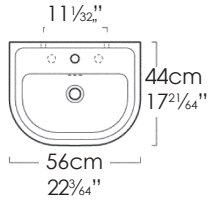

White
00

CANOVA ROYAL 56 WASHBASIN

SPECIFICATIONS

Size: W22³/₄" x D17¹/₄" x H7⁷/₈" Ship Wt: 37.5 lbs.
W56cm x D44cm x H20cm

Install wall-hung or pedestal mounted. Use Z3442 fitting set not included.

OPTIONAL:

5P56CV Front Towel Rail constructed of brass with chrome finish. L16¹/₃₂" 42cm

Model	Description
156CV	Washbasin
5P56CV	Front Towel Rail, chrome