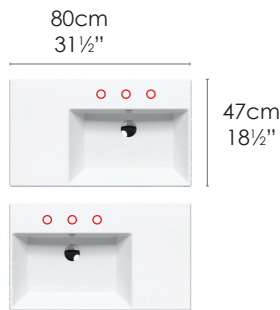

PREMIUM UP 80 WASHBASIN

White
00

SPECIFICATIONS

Size: W31¹/₂" x D18¹/₂" x H6¹/₆₄" Ship Wt: 52.91 lbs.

80cm x D47cm x H16cm

Install wall-hung, sit-on or on base cabinet. Order with sink on left or sink on right. Must specify number of holes and hole position. Use Z3442 #2 fitting sets not included.

OPTIONAL:

5P75N Front Towel Rail (shown right) constructed of brass with chrome finish. L27¹/₆₄" 69cm

Model	Description
180DVP	Washbasin, right
180SVP	Washbasin, left
5P75N	Front Towel Rail, chrome