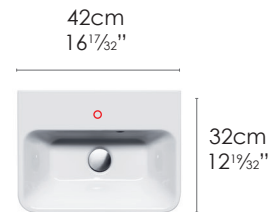

PROIEZIONI WASHBASINS Collection

CATALANO USA
THE ESSENCE OF CERAMICS

PROIEZIONI 105 WASHBASIN

SPECIFICATIONS

Size: W41¹/₃₂" x D16⁷/₃₂" x H5¹/₈" Ship Wt: 53 lbs.

W105cm x D42cm x H13cm

Install wall-hung, semi-inset or sit on. Must specify number of holes and hole position.

OPTIONAL:

5P90PR Front Towel Rail (shown at left) constructed of aluminum with chrome finish. L31¹/₂" 80cm

1COPR Ceramic Pedestal 7⁷/₈" x 27¹/₈" 20cm x 70cm

Model	Description
1105PR	Washbasin
5P90PR	Front Towel Rail, chrome
1COPR	Pedestal

White
00

PROIEZIONI 90 WASHBASIN

SPECIFICATIONS

Size: W35⁷/₁₆" x D16¹/₃₂" x H5¹/₈" Ship Wt: 48.5 lbs.

W90cm x D42cm x 13cm

Install wall-hung or inset. Must specify number of holes and hole position.

OPTIONAL:

5P90PR Front Towel Rail constructed of aluminum with chrome finish. L31¹/₂" 80cm

1COPR Ceramic Pedestal 7⁷/₈" x 27¹/₈" 20cm x 70cm

Model	Description
190PR	Washbasin
5P90PR	Front Towel Rail, chrome
1COPR	Pedestal

White
00

PROIEZIONI 42 WASHBASIN

SPECIFICATIONS

Size: W16¹/₃₂" x D12¹/₃₂" x H5¹/₈" Ship Wt: 22.05 lbs.

W42cm x D32cm x H13cm

Install wall-hung, semi-inset or sit on. Use Z3442 fitting set not included.

OPTIONAL:

5P40PR Front Towel Rail (shown at left) constructed of brass with chrome finish. L14¹/₄" 36cm

Model	Description
142SPR	Washbasin
5P40PR	Front Towel Rail, chrome

White
00