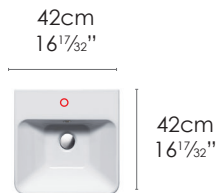

White
00

PROIEZIONI 42 WASHBASIN

SPECIFICATIONS
Size: W16¹/₂" x D16¹⁷/₃₂" x H5½"
W42cm x D42cm x H13cm
Ship Wt: 17.64 lbs.
Install wall-hung or inset. Must specify number of holes and hole position. Use Z3442 fitting set not included.
OPTIONAL:
5P42PR Front Towel Rail (*shown at right*) constructed of aluminum with chrome finish. L7³/₄" 19cm
1COPR Ceramic Pedestal 7⁷/₈" x 27¹/₆" 20cm x 70cm

Model	Description
142PR	Washbasin
5P42PR	Front Towel Rail, chrome
1COPR	Pedestal