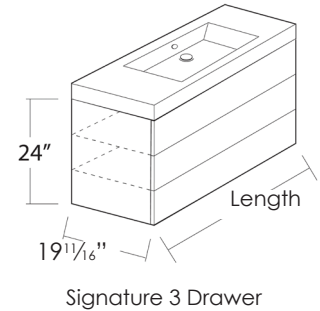

ZERO VANITY & WASHBASIN Collection

CATALANO USA
THE ESSENCE OF CERAMICS

FRAMELESS WALL HUNG 3 DRAWER VANITY CABINET and ZERO WASHBASIN

SPECIFICATIONS

Vanity Depth 19¹/₁₆" x Height 24"

Frameless wall hung drawer cabinet with 3 pull-out drawers and Zero washbasin.

5 textured laminate furniture finishes.

ORDERING: Add either **S** for Signature or **D** for Dynasty vanity and cabinet finish color to model no.

Example: Signature 3 drawer vanity with Zero 100 washbasin in Tropical Wave will be ZE100SDR-87

OPTIONAL

Satin Nickel Leg Set $75

LEGS6: 6"H or LEGS8: 8"H

Vanity /Sink Kit Model No.	Wash Basin	Vanity Length	Ship Wt. lbs.
ZEL125_DR-	1125ZE	49⁷/₃₂"	197.0
ZE100_DR-	1100ZE	39³/₈"	132.0
ZE75_DR-	175ZE	29¹⁷/₃₂"	110.7
ZE60_DR-	16QZE	23³/₈"	94.3
ZE50_DR-	15QZE	19¹/₁₆"	79.7

FRAMELESS WALL HUNG 3 DRAWER VANITY CABINET and ZERO DOMINO WASHBASIN

SPECIFICATIONS

Vanity Depth 19¹/₁₆" x Height 24"

Frameless wall hung drawer cabinet with 3 pull-out drawers and Zero Domino washbasin.

5 textured laminate furniture finishes.

ORDERING: Add either **S** for Signature or **D** for Dynasty vanity and cabinet finish color to model no.

Example: Dynasty vanity with Zero Domino 75 left hand washbasin in Tropical Wave will be ZD75DDR-87

OPTIONAL

Satin Nickel Leg Set $75

LEGS6: 6"H or LEGS8: 8"H

Vanity /Sink Kit Model No.	Wash Basin	Vanity Length	Ship Wt. lbs.
ZD125_DR-	1125DO	49⁷/₃₂"	177.0
ZD100_DR-	110DO	39³/₈"	132.0
ZD75_DRR-	17DZE RH	29¹⁷/₃₂"	106.0
ZE75_DRL-	17SZE LH	29¹⁷/₃₂"	106.0

CATALANO Textured Laminate Colors

855.227.4517