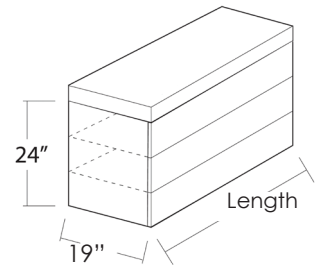

Signature 3 Drawer