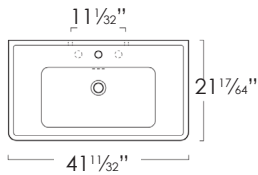

White
00

CANOVA ROYAL 105 WASHBASIN

SPECIFICATIONS

Size: W41^{11/32}" x D21^{17/64}" x H9^{1/16}" Ship Wt: 88.19 lbs.
W105cm x D54cm x H23cm

Install wall-hung, on special metal structure, on ceramic legs or cabinet. Must specify number of holes and hole position. Use Z3443 fitting set not included

OPTIONAL:

5P75CV Front Towel Rail (*shown at right*) constructed of brass with chrome finish. L26.38" 67cm

Model	Description
1105CV	Washbasin
5P75CV	Front Towel Rail, chrome

White
00

CANOVA ROYAL 105 WASHBASIN & FLOOR STRUCTURE

SPECIFICATIONS

Size: W41^{11/32}" x D21^{17/64}" x H9^{1/16}" Ship Wt: 88.19 lbs.
W105cm x D54cm x H23cm

Install washbasin on special metal structure. Must specify number of holes and hole position.

REQUIRED:

5ST105CV Floor Structure (*shown at right*) constructed of brass with chrome finish. Ship Wt: 22.05 lbs.
W37^{13/32}" x D18^{1/2}" x H28^{15/16}" W95cm x D47cm x H73.5cm

Model	Description
1105CV	Washbasin
5ST105CV	Floor Structure, chrome

28^{15/16}"
73.5cm

37^{13/32}"
95cm

White
00

CANOVA ROYAL 105 WASHBASIN & CERAMIC LEGS

SPECIFICATIONS

Size: W41^{11/32}" x D21^{17/64}" x H9^{1/16}" Ship Wt: 88.19 lbs.
W105cm x D54cm x H23cm

Install washbasin on ceramic legs. Must specify number of holes and hole position.

REQUIRED:

1GACV-2 Set of 2 Ceramic Legs (*shown at right*). Ship Wt: 22 lbs. W4^{21/64}" x H28^{27/64}" (each) W11 cm x H73cm

Model	Description
1105CV	Washbasin
1GACV-2	Ceramic Leg Set (pair)

28^{27/64}"

4^{21/64}"

White
00

CANOVA ROYAL 105 WASHBASIN & PEDESTAL

SPECIFICATIONS

Size: W41^{11/32}" x D22^{17/64}" x H9^{1/16}" Ship Wt: 88.19 lbs.
W105cm x D54cm x H23cm

Install washbasin on pedestal. Must specify number of holes and hole position.

REQUIRED:

1COCV Pedestal (*shown at right*). Ship Wt: 31 lbs.
W11^{13/16}" x H25^{43/64}" W30 cm x H66cm