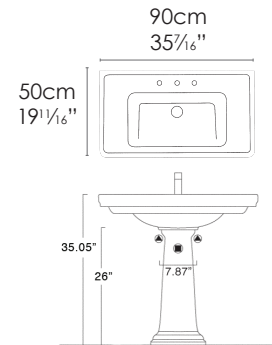

CANOVA ROYAL WASHBASINS Collection

CATALANO USA
THE ESSENCE OF CERAMICS

CANOVA ROYAL 90 WASHBASIN

SPECIFICATIONS

Size: W35 $\frac{1}{16}$ " x D19 $\frac{1}{16}$ " x H9 $\frac{1}{16}$ " Ship Wt: 59.84 lbs.
W90cm x D50cm x H23cm

Install wall-hung, pedestal, on special metal structure or on base cabinet. Must specify number of holes and hole position. Use Z3443 fitting set not included

OPTIONAL:

5P90CV Front Towel Rail (shown at left) constructed of brass with chrome finish. L32 $\frac{3}{32}$ " 82cm

Model	Description
190CV	Washbasin
5P90CV	Front Towel Rail, chrome

White
00

CANOVA ROYAL 90 WASHBASIN & FLOOR STRUCTURE

SPECIFICATIONS

Size: W35 $\frac{1}{16}$ " x D19 $\frac{1}{16}$ " x H9 $\frac{1}{16}$ " Ship Wt: 59.84 lbs.
W90cm x D50cm x H23cm

Install washbasin on special metal structure. Must specify number of holes and hole position.

REQUIRED:

5ST90CV Floor Structure (shown at left) constructed of brass with chrome finish. Ship Wt: 17.65 lbs.

W33 $\frac{3}{64}$ " x D17 $\frac{2}{64}$ " x H30 $\frac{4}{64}$ " W84cm x D44cm x H78cm

Model	Description
190CV	Washbasin
5ST90CV	Floor Structure, chrome

White
00

CANOVA ROYAL 90 WASHBASIN & PEDESTAL

SPECIFICATIONS

Size: W35 $\frac{1}{16}$ " x D19 $\frac{1}{16}$ " x H9 $\frac{1}{16}$ " Ship Wt: 59.84 lbs.
W90cm x D50cm x H23cm

Install washbasin on pedestal. Must specify number of holes and hole position.

REQUIRED:

1C0CV Pedestal (shown at left). Ship Wt: 31 lbs.
W11 $\frac{1}{16}$ " x H25 $\frac{63}{64}$ " W30 cm x H66cm

Model	Description
190CV	Washbasin
1C0CV	Pedestal

White
00