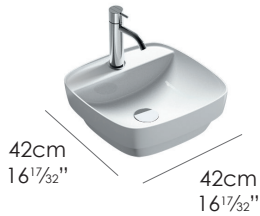

GREEN LUX 42 WASHBASIN

SPECIFICATIONS

Size: W16¹⁷/₃₂" x D16¹⁷/₃₂" x H5³³/₆₄" Ship Wt: 19.84 lbs.
W42cm x D42cm x H14cm

Install sit-on or semi-fitted under countertop. Without overflow.
One center faucet hole. Shown with faucet, not included.

White
00

Model	Description
142GRLX	Single Sink Washbasin