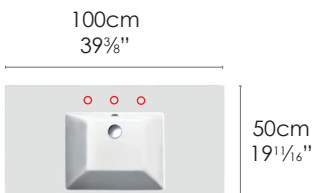

White 00

ZERO DOMINO 100 WASHBASIN

SPECIFICATIONS

Size: W39³/₈" x D19¹/₈" x H7³/₄"   Ship Wt: 62 lbs.

W100cm x D50cm x H19cm

Install wall-hung, semi-fitted or on pedestal. Must specify number of holes and hole position. Use Z3443 fitting set not included.

OPTIONAL:

5P10N Front Towel Rail (*shown at right*) constructed of brass with chrome finish. L37¹³/₃₂" 95cm

1COPR Ceramic Pedestal 7⁷/₈" x 27¹/₈" 20cm x 70cm

Model   Description

110DO   Single Sink Washbasin

5P10N   Front Towel Rail, chrome

1COPR   Pedestal