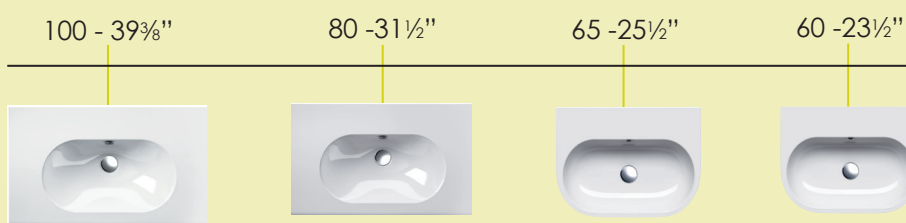

4 washbasins