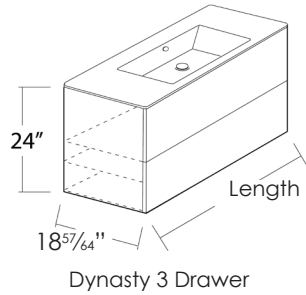

Signature 3 Drawer

Dynasty 3 Drawer

FRAMELESS WALL HUNG 3 DRAWER VANITY CABINET and STAR WASHBASIN

SPECIFICATIONS

Vanity Depth 18^{57/64}" x Height 24"
Frameless wall hung drawer cabinet with 3 pull-out drawers and Star washbasin.

5 textured laminate furniture finishes.

ORDERING: Add either **S** for Signature or **D** for Dynasty vanity and cabinet finish color to model no.

Example: Signature 3 drawer vanity with Star 105 washbasin in Tropical Wave will be ST105SDR-87

OPTIONAL

Satin Nickel Leg Set $75

LEGS11: 11"H