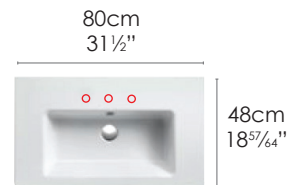

NEW LIGHT WASHBASINS Collection

CATALANO USA
THE ESSENCE OF CERAMICS

NEW LIGHT 125 WASHBASIN

SPECIFICATIONS

Size: W49 $\frac{7}{32}$ " x D18 $\frac{57}{64}$ " x H7 $\frac{3}{32}$ " Ship Wt: 83.78 lbs.

W125cm x D48cm x H18cm

Install wall-hung, semi-inset on a base cabinet. Use Z3443 fitting sets not included.

OPTIONAL:

5P125LI Front Towel Rail (shown at left) constructed of brass with chrome finish. L46 $\frac{29}{64}$ " 118cm

Model	Description
1125LI	Double Sink Washbasin
5P125LI	Front Towel Rail, chrome

White
00

NEW LIGHT 100 WASHBASIN

SPECIFICATIONS

Size: W39 $\frac{3}{8}$ " x D18 $\frac{57}{64}$ " x H7 $\frac{3}{32}$ " Ship Wt: 61.73 lbs.

W100cm x D48cm x H18cm

Install wall-hung, semi-inset on a base cabinet or on pedestal. Use Z3442 fitting set not included.

OPTIONAL:

5P100LI Front Towel Rail (shown at left) constructed of brass with chrome finish. L36 $\frac{39}{64}$ " 93cm

4COPO Ceramic Pedestal 7 $\frac{3}{32}$ " x 27 $\frac{1}{64}$ " 18cm x 69cm

Model	Description
1100LI	Single Sink Washbasin
5P100LI	Front Towel Rail, chrome
4COPO	Pedestal

White
00

NEW LIGHT 80 WASHBASIN

SPECIFICATIONS

Size: W31 $\frac{1}{2}$ " x D18 $\frac{57}{64}$ " x H7 $\frac{3}{32}$ " Ship Wt: 39.68 lbs.

W80cm x D48cm x H18.5cm

Install wall-hung, semi-inset on a base cabinet or on pedestal. Use Z3442 fitting set not included.

OPTIONAL:

5P80LI Front Towel Rail (shown at left) constructed of brass with chrome finish. L38 $\frac{47}{64}$ " 73cm

4COPO Ceramic Pedestal 7 $\frac{3}{32}$ " x 27 $\frac{1}{64}$ " 18cm x 69cm

Model	Description
180LI48	Single Sink Washbasin
5P80LI	Front Towel Rail, chrome
4COPO	Pedestal

White
00

NEW LIGHT 67 WASHBASIN

SPECIFICATIONS

Size: W26 $\frac{3}{8}$ " x D18 $\frac{57}{64}$ " x H7 $\frac{3}{32}$ " Ship Wt: 37.48 lbs.

W67cm x D48cm x H18cm