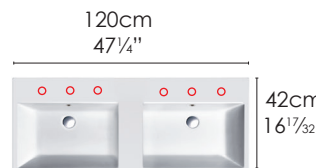

PROIEZIONI 140 WASHBASIN

SPECIFICATIONS

Size: W55¹/₈" x D18¹/₂" x H6¹/₄" Ship Wt: 88.3 lbs.

W140cm x D47cm x H16cm

Install wall-hung, semi-inset or sit on. Must specify number of holes and hole position.

Model	Description
114PR	Washbasin

White
00

PROIEZIONI 125 WASHBASIN

SPECIFICATIONS

Size: W49⁷/₃₂" x D18¹/₂" x H6¹/₄" Ship Wt: 79.6 lbs.

W125cm x D47cm x H16cm

Install wall-hung, semi-inset or sit on. Must specify number of holes and hole position.

OPTIONAL:

5P125N Front Towel Rail constructed of brass with chrome finish.

Model	Description
1125PR	Washbasin
5P125N	Front Towel Rail, chrome

White
00

PROIEZIONI 120 x 48 WASHBASIN

SPECIFICATIONS

Size: W47¹/₄" x D16⁵/₁₆" x H5¹/₈" Ship Wt: 66.2 lbs.

W120cm x D48cm x H13cm

Install wall-hung, semi-inset or sit on. Must specify number of holes and hole position.

OPTIONAL:

5P12PR Front Towel Rail (shown at right) constructed of aluminum with chrome finish. L43³/₈" 110cm

Model	Description
1120PR48	Double Sink Washbasin
5P12PR	Front Towel Rail, chrome

White
00

PROIEZIONI 120 x 42 WASHBASIN

SPECIFICATIONS

Size: W47¹/₄" x D16¹/₃₂" x H5¹/₈" Ship Wt: 66.2 lbs.

W120cm x D42cm x H13cm

Install wall-hung, semi-inset or sit on. Must specify number of holes and hole position.

OPTIONAL:

5P12PR Front Towel Rail (shown at right) constructed of aluminum with chrome finish. L43³/₈" 110cm

Model	Description
1120PR	Double Sink Washbasin
5P12PR	Front Towel Rail, chrome

White
00