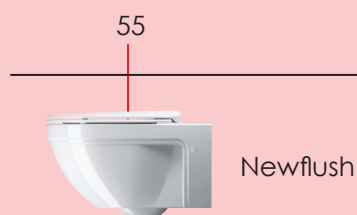

1 toilet

see toilets on page 105

soft and elegant shapes