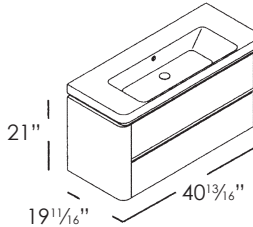

GREEN 100 VANITY CABINET

SPECIFICATIONS

Size: GR1001DR W39³/₈" x D19¹/₁₆" x H10¹/₄" *Ship Wt: 120 lbs.

GR1002DR W43⁹/₈" x D19¹/₁₆" x H21" *Ship Wt: 195 lbs.

Base Cabinet with 1 or 2 drawers for use with single bowl washbasin. Install wall-hung. Made in USA

Use with:

Green 100 Single Bowl Washbasin 1100GR

OPTIONAL:

Cabinet Legs for use on 2 drawer cabinet

Model	Description
GR1001DR	Base 1 drawer
GR1002DR	Base 2 drawers

GREEN 80 VANITY CABINET

SPECIFICATIONS

Size: GR0801DR W31¹/₂" x D19¹/₁₆" x H10¹/₄" *Ship Wt: 65 lbs.

GR0802DR W31¹/₂" x D19¹/₁₆" x H21" *Ship Wt: 129 lbs.

Base Cabinet with 1 or 2 drawers for use with single bowl washbasin. Install wall-hung. Made in USA

Use with:

Green 80 Single Bowl Washbasin 180GR

OPTIONAL:

Cabinet Legs for use on 2 drawer cabinet

Model	Description
GR0801DR	Base 1 drawer
GR0802DR	Base 2 drawers