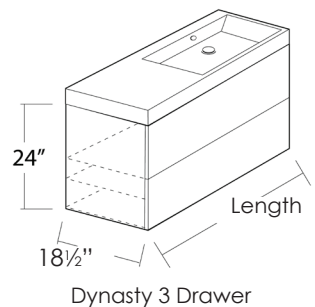

Signature 3 Drawer

Dynasty 3 Drawer

CATALANO Textured Laminate Colors

855.227.4517