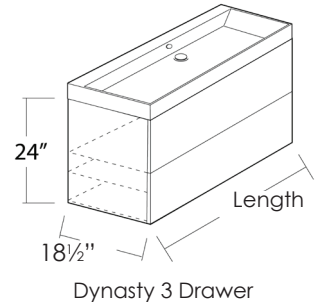

Signature 3 Drawer

Dynasty 3 Drawer