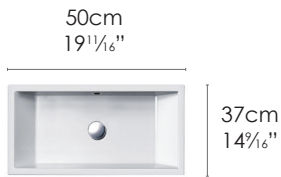

White
00

VERSO TRENTASETTE 50 WASHBASIN

SPECIFICATIONS

Size: W19¹/₁₆" x D14¹/₁₆" x H6⁷/₆₄" Ship Wt: 26.5 lbs.
W50cm x D37cm x H15.5cm

Install sit-on, semi-fitted, under the countertop. Washbasin is fully glazed on all sides.

Model	Description
15037VE	Washbasin