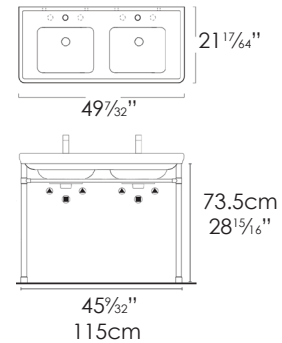

CANOVA ROYAL WASHBASINS Collection

CATALANO USA
THE ESSENCE OF CERAMICS

CANOVA ROYAL 125 WASHBASIN

SPECIFICATIONS

Size: W49⁷/₃₂" x D21¹⁷/₆₄" x H9¹/₁₆" Ship Wt: 108.03 lbs.

W125cm x D54cm x H23cm

Install wall-hung, on special metal structure, on ceramic legs or cabinet. Must specify number of holes and hole position. Use Z3443 fitting set not included.

OPTIONAL:

5P90CV Front Towel Rail (shown at left) constructed of brass with chrome finish. L32²/₃₂" 82cm

Model	Description
1125CV	Double Sink Washbasin
5P90CV	Front Towel Rail, chrome

White
00

CANOVA ROYAL 125 WASHBASIN & FLOOR STRUCTURE

SPECIFICATIONS

Size: W49⁷/₃₂" x D21¹⁷/₆₄" x H9¹/₁₆" Ship Wt: 108.03 lbs.

W125cm x D54cm x H23cm

Install washbasin on special metal structure. Must specify number of holes and hole position.

REQUIRED:

5ST125CV Floor Structure (shown at left) constructed of brass with chrome finish. Ship Wt: 26.5 lbs.

W45⁷/₃₂" x D18¹/₂" x H28¹⁵/₁₆" W115cm x D47cm x H73.5cm

Model	Description
1125CV	Double Sink Washbasin
5ST125CV	Floor Structure, chrome

White
00

CANOVA ROYAL 125 WASHBASIN & CERAMIC LEGS

SPECIFICATIONS

Size: W49⁷/₃₂" x D21¹⁷/₆₄" x H9¹/₁₆" Ship Wt: 108.03 lbs.

W125cm x D54cm x H23cm

Install washbasin on ceramic legs. Must specify number of holes and hole position.

REQUIRED:

1GACV-2 Set of 2 Ceramic Legs (shown at left).

Ship Wt: 22 lbs. W42¹/₄" x H28²⁷/₆₄" (each) W11 cm x H73cm

Model	Description
1125CV	Double Sink Washbasin
1GACV-2	Ceramic Leg Set (pair)

White
00