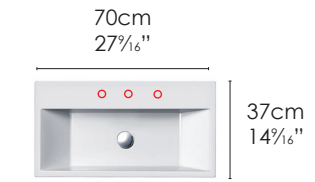

VERSO 70 WASHBASIN

SPECIFICATIONS

Size: W27¹/₆" x D14¹/₆" x H5²/₃₂" Ship Wt: 48.5 lbs.
W70cm x D37cm x H15cm

Install 170VN wall-hung only.
Install 170VNA sit-on countertop only, no overflow.
Must specify number of holes and hole position.

Model	Description
170VN	Washbasin, wall hung
170VNA	Washbasin, countertop