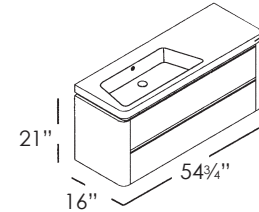

PROIEZIONI 125 BASE CABINET

SPECIFICATIONS

Size: PR1251DR W48 $\frac{7}{8}$ " x D16" x H10 $\frac{1}{4}$ " *Ship Wt: 139 lbs.
PR1252DR W48 $\frac{7}{8}$ " x D16" x H21" *Ship Wt: 230 lbs.

Base Cabinet with 1 or 2 drawers for use with single bowl washbasin. Install wall-hung. Made in USA

Use with:

Proiezioni 125 Single Bowl Washbasin 1125PR

OPTIONAL:

Cabinet Legs for use on 2 drawer cabinet

Model	Description
PR1251DR	Base 1 drawer
PR1252DR	Base 2 drawers