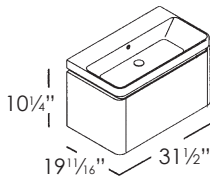

GREEN 100 VANITY CABINET

SPECIFICATIONS

Size: GR1001DR W39³/₈" x D19¹/₁₆" x H10¹/₄" *Ship Wt: 120 lbs.

GR1002DR W43⁹/₈" x D19¹/₁₆" x H21" *Ship Wt: 195 lbs.

Base Cabinet with 1 or 2 drawers for use with single bowl washbasin. Install wall-hung. Made in USA

Use with:

Green 100 Single Bowl Washbasin 1100GR

OPTIONAL:

Cabinet Legs for use on 2 drawer cabinet

Model	Description
GR1001DR	Base 1 drawer
GR1002DR	Base 2 drawers

GREEN 80 VANITY CABINET

SPECIFICATIONS

Size: GR0801DR W31¹/₂" x D19¹/₁₆" x H10¹/₄" *Ship Wt: 65 lbs.

GR0802DR W31¹/₂" x D19¹/₁₆" x H21" *Ship Wt: 129 lbs.

Base Cabinet with 1 or 2 drawers for use with single bowl washbasin. Install wall-hung. Made in USA

Use with:

Green 80 Single Bowl Washbasin 180GR

OPTIONAL:

Cabinet Legs for use on 2 drawer cabinet

Model	Description
GR0801DR	Base 1 drawer
GR0802DR	Base 2 drawers

GREEN 60 BASE CABINET

SPECIFICATIONS

Size: GR0601DR W23⁵/₈" x D19¹/₁₆" x H10¹/₄" *Ship Wt: 50 lbs.

GR0602DR W23⁵/₈" x D19¹/₁₆" x H21" *Ship Wt: 118 lbs.

Base Cabinet with 1 or 2 drawers for use with single bowl washbasin. Install wall-hung. Made in USA

Use with:

Green 60 Single Bowl Washbasin 160GR

OPTIONAL:

Cabinet Legs for use on 2 drawer cabinet

*all shipping weights are approximate.

CATALANO LUXURY Wood Veneer Colors