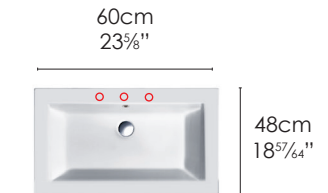

STAR 105 WASHBASIN

SPECIFICATIONS

Size: W41¹¹/₃₂" x D18⁵⁷/₆₄" x H6⁵⁷/₆₄" Ship Wt: 57.3 lbs.

W105cm x D48cm x H17.5cm

Install wall-hung, semi-fitted or on pedestal. Must specify number of holes and hole position. Use Z3443 fitting set not included.

OPTIONAL:

5P105ST Front Towel Rail (shown at left) constructed of brass with chrome finish. L35.83" 91cm

1COPR Ceramic Pedestal 7⁷/₈" x 27¹/₈" 20cm x 70cm

Model	Description
1105ST	Washbasin
5P105ST	Front Towel Rail, chrome
1COPR	Pedestal

White
00

STAR 80 WASHBASIN

SPECIFICATIONS

Size: W31¹/₂" x D18⁵⁷/₆₄" x H6⁵⁷/₆₄" Ship Wt: 42 lbs.

W80cm x D48cm x H17.5cm

Install wall-hung, semi-fitted, sit-on or on pedestal. Must specify number of holes and hole position. Use Z3443 fitting set not included.

OPTIONAL:

5P80ST Front Towel Rail constructed of brass with chrome finish. L26" 66cm

1COPR Ceramic Pedestal 7⁷/₈" x 27¹/₈" 20cm x 70cm

Model	Description
180ST	Washbasin
5P80ST	Front Towel Rail, chrome
1COPR	Pedestal

White
00

STAR 60 WASHBASIN

SPECIFICATIONS

Size: W23³/₈" x D18⁵⁷/₆₄" x H6¹/₆₄" Ship Wt: 35.27 lbs.

W60cm x D48cm x H16cm

Install wall-hung, semi-fitted or on pedestal. Must specify number of holes and hole position. Use Z3442 fitting set not included.

OPTIONAL:

1COPR Ceramic Pedestal 7⁷/₈" x 27¹/₈" 20cm x 70cm

Model	Description
160ST	Washbasin
1COPR	Pedestal

White
00