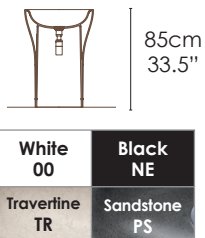

MUSE 100 WASHBASIN

SPECIFICATIONS

Size: W39³/₈" x D19¹/₈" x H5³/₄" Ship Wt: 52.91 lbs.
W100cm x D50cm x H14cm

Install wall-hung, sit on or support frame. Must specify number of holes and hole position. Use Z3443 fitting set not included

Model	Description	COLOR
1100MUS00	Washbasin	White
1100MUNE	Washbasin	Black
1100MUAR	Washbasin	Silver

MUSE 100 WASHBASIN & STAND

SPECIFICATIONS

Size: W39³/₈" x D19¹/₈" x H5³/₄" Ship Wt: 68.34 lbs.
W100cm x D50cm x H14cm

Install wall-hung on support frame. Must specify number of holes and hole position.

REQUIRED: ST100MU support frame.

Model	Description	COLOR
1100MUS00	Washbasin	White
5STS100MU	Stand Support Frame	White
1100MUAR	Washbasin	Silver
5ST100MU	Stand Support Frame	Chrome

MUSE 80 WASHBASIN

SPECIFICATIONS

Size: W31¹/₂" x D18¹/₂" x H5³/₄" Ship Wt: 44.09 lbs.
W80cm x D47cm x H14cm

Install wall-hung or sit on. Must specify number of holes and hole position. Use Z3442 fitting set not included.

OPTIONAL:

5P80MU Front Towel Rail (shown at left) constructed of aluminum with chrome finish. L19.7" 50cm

Model	Description	COLOR
180MU00	Washbasin	White
180MUNE	Washbasin	Black
5P80MU	Front Towel Rail	Chrome

MUSE FREESTANDING WASHBASIN

SPECIFICATIONS

Size: W23³/₈" x D14⁴/₁₆" x H33¹/₃₂" Ship Wt: 88.19 lbs.
W60cm x D37cm x H85cm

Install freestanding. No overflow. Wall waste included.

Model	Description	COLOR
1FRPMU00	Washbasin	White
1FRPMUNE	Washbasin	Black
1FRPMUTR	Washbasin	Travertine
1FRPMUPS	Washbasin	Sandstone