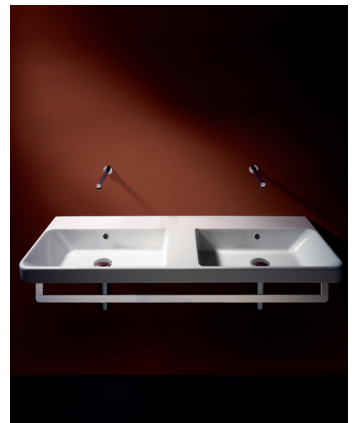

**OPTIONAL:**

5P12PR Front Towel Rail (shown at right) constructed of aluminum with chrome finish. L43<sup>3</sup>/<sub>8</sub>" 110cm

| Model    | Description              |
|----------|--------------------------|
| 1120PR48 | Double Sink Washbasin    |
| 5P12PR   | Front Towel Rail, chrome |