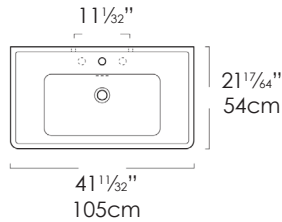

White
00

CANOVA ROYAL 105 WASHBASIN

SPECIFICATIONS

Size: W41^{11/32}" x D21^{17/64}" x H9^{1/16}" Ship Wt: 88.19 lbs.
W105cm x D54cm x H23cm

Install wall-hung, on special metal structure, on ceramic legs or cabinet. Must specify number of holes and hole position. Use Z3443 fitting set not included

OPTIONAL:

5P75CV Front Towel Rail (*shown at right*) constructed of brass with chrome finish. L26.38" 67cm

Model	Description
1105CV	Washbasin
5P75CV	Front Towel Rail, chrome