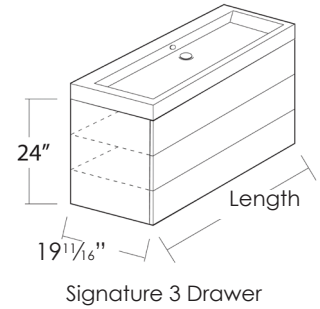

FRAMELESS WALL HUNG 3 DRAWER VANITY CABINET and ZERO DOMINO WASHBASIN

SPECIFICATIONS

Vanity Depth 19¹/₁₆" x Height 24"

Frameless wall hung drawer cabinet with 3 pull-out drawers and Zero Domino washbasin.

5 textured laminate furniture finishes.

ORDERING: Add either **S** for Signature or **D** for Dynasty vanity and cabinet finish color to model no.

Example: Dynasty vanity with Zero Domino 75 left hand washbasin in Tropical Wave will be ZD75DDR-87

OPTIONAL

Satin Nickel Leg Set $75

LEGS6: 6"H or LEGS8: 8"H

Vanity /Sink Kit Model No.	Wash Basin	Vanity Length	Ship Wt. lbs.
ZD125_DR-	1125DO	49⁷/₃₂"	177.0
ZD100_DR-	110DO	39³/₈"	132.0
ZD75_DRR-	17DZE RH	29¹⁷/₃₂"	106.0
ZE75_DRL-	17SZE LH	29¹⁷/₃₂"	106.0