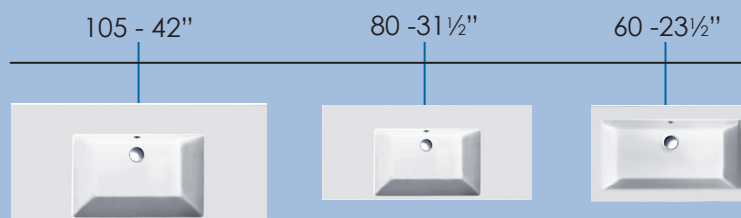

3 washbasins