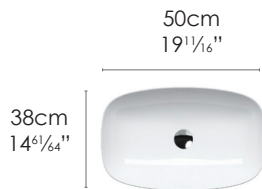

GREEN LUX 50 WASHBASIN

SPECIFICATIONS

Size: W19¹/₁₆" x D14⁶/₁₆" x H5³³/₆₄" Ship Wt: 19.84 lbs.

W50cm x D38cm x H14cm

Install sit-on or semi-fitted under countertop. Without overflow. No faucet holes.

Model	Description
150AGRLX	Single Washbasin