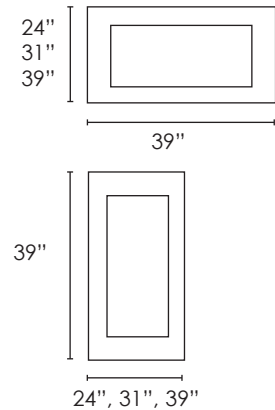

CATALANO Textured Laminate Colors