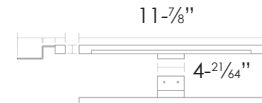

CYLINDER DOUBLE LIGHT

SPECIFICATIONS
Size: 2 3/8" x 3 3/8" x 8 1/8"

*Ship Wt: 3.0 lbs.

Double light for use above wall mirror or medicine cabinet. Halogen light. Frosted light cover and chrome finish .

Model	Description
ZZ-780	Double Light