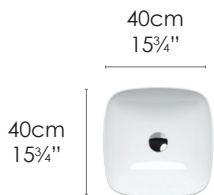

GREEN LUX 40 WASHBASIN

SPECIFICATIONS

Size: W15³/₄" x D15³/₄" x H5³³/₆₄" Ship Wt: 17.64 lbs.

W40cm x D40cm x H14cm

Install sit-on or semi-fitted under countertop. Without overflow. No faucet holes.

Model	Description
140AGRLX	Single Washbasin