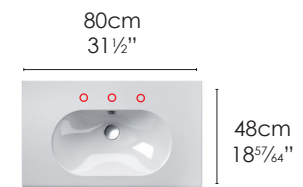

SFERA WASHBASIN Collection

CATALANO USA
THE ESSENCE OF CERAMICS

SFERA 100 WASHBASIN

SPECIFICATIONS

Size: W39³/₈" x D18⁵/₆₄" x H5²/₃₂" Ship Wt: 55.12 lbs.

W100cm x D48cm x H15cm

Install wall-hung, semi-inset or sit on. Must specify number of holes and hole position. Use Z3442 fitting set not included.

Model	Description
110SF	Washbasin

White
00

SFERA 80 WASHBASIN

SPECIFICATIONS

Size: W31¹/₂" x D18⁵/₆₄" x H5²/₃₂" Ship Wt: 44.1 lbs.

W80cm x D48cm x H15cm

Install wall-hung, semi-inset or sit on. Must specify number of holes and hole position. Use Z3442 fitting set not included.

Model	Description
180SN	Washbasin

White
00

SFERA 65 WASHBASIN

SPECIFICATIONS

Size: W25¹/₃₂" x D18⁵/₆₄" x H7³/₃₂" Ship Wt: 46.3 lbs.

W65cm x D48cm x H18cm

Install wall-hung, lay-on a counter or a pedestal. Must specify number of holes and hole position. Use Z3442 fitting set not included

OPTIONAL:

5PA65SF Front Towel Rail constructed of aluminum with chrome finish. L19¹/₁₆" 50cm

4COPO Ceramic Pedestal 7³/₃₂" x 27¹/₆₄" 18cm x 69cm

Model	Description
165SF	Washbasin
5P65SF	Towel Rail, chrome
4COPO	Pedestal

White
00

SFERA 60 WASHBASIN

SPECIFICATIONS

Size: W23³/₈" x D17²/₃₂" x H7³/₃₂" Ship Wt: 33.07 lbs.

W60cm x D45cm x H18cm

Install wall-hung, lay-on a counter or a pedestal. Must specify number of holes and hole position. Use Z3442 fitting set not included

OPTIONAL:

5PA60C3 Front Towel Rail constructed of aluminum with chrome finish. L17²/₆₄" 44cm

4COPO Ceramic Pedestal 7³/₃₂" x 27¹/₆₄" 18cm x 69cm

Model	Description
160C3	Washbasin
5P60C3	Towel Rail, chrome
4COPO	Pedestal

White
00