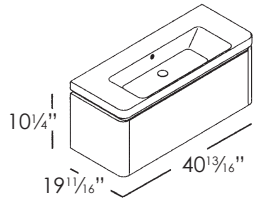

GREEN 100 VANITY CABINET

SPECIFICATIONS

Size: GR1001DR W39³/₈" x D19¹/₁₆" x H10¹/₄" *Ship Wt: 120 lbs.

GR1002DR W43⁹/₈" x D19¹/₁₆" x H21" *Ship Wt: 195 lbs.

Base Cabinet with 1 or 2 drawers for use with single bowl washbasin. Install wall-hung. Made in USA

Use with:

Green 100 Single Bowl Washbasin 1100GR

OPTIONAL:

Cabinet Legs for use on 2 drawer cabinet

Model	Description
GR1001DR	Base 1 drawer
GR1002DR	Base 2 drawers

GREEN 80 VANITY CABINET

SPECIFICATIONS

Size: GR0801DR W31¹/₂" x D19¹/₁₆" x H10¹/₄" *Ship Wt: 65 lbs.

GR0802DR W31¹/₂" x D19¹/₁₆" x H21" *Ship Wt: 129 lbs.

Base Cabinet with 1 or 2 drawers for use with single bowl washbasin. Install wall-hung. Made in USA

Use with:

Green 80 Single Bowl Washbasin 180GR

OPTIONAL:

Cabinet Legs for use on 2 drawer cabinet

Model	Description
GR0801DR	Base 1 drawer
GR0802DR	Base 2 drawers