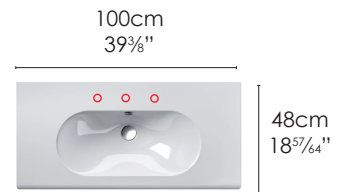

SFERA WASHBASIN Collection

CATALANO USA
THE ESSENCE OF CERAMICS

SFERA 100 WASHBASIN

SPECIFICATIONS

Size: W39³/₈" x D18⁵/₆₄" x H5²/₃₂" Ship Wt: 55.12 lbs.

W100cm x D48cm x H15cm

Install wall-hung, semi-inset or sit on. Must specify number of holes and hole position. Use Z3442 fitting set not included.

Model	Description
110SF	Washbasin

White
00

SFERA 80 WASHBASIN

SPECIFICATIONS

Size: W31¹/₂" x D18⁵/₆₄" x H5²/₃₂" Ship Wt: 44.1 lbs.

W80cm x D48cm x H15cm

Install wall-hung, semi-inset or sit on. Must specify number of holes and hole position. Use Z3442 fitting set not included.

Model	Description
180SN	Washbasin

White
00

SFERA 65 WASHBASIN

SPECIFICATIONS

Size: W25¹/₃₂" x D18⁵/₆₄" x H7³/₃₂" Ship Wt: 46.3 lbs.

W65cm x D48cm x H18cm

Install wall-hung, lay-on a counter or a pedestal. Must specify number of holes and hole position. Use Z3442 fitting set not included

OPTIONAL:

5PA65SF Front Towel Rail constructed of aluminum with chrome finish. L19¹/₁₆" 50cm

4COPO Ceramic Pedestal 7³/₃₂" x 27¹/₆₄" 18cm x 69cm

Model	Description
165SF	Washbasin
5P65SF	Towel Rail, chrome
4COPO	Pedestal

White
00

SFERA 60 WASHBASIN

SPECIFICATIONS

Size: W23³/₈" x D17²/₃₂" x H7³/₃₂" Ship Wt: 33.07 lbs.

W60cm x D45cm x H18cm

Install wall-hung, lay-on a counter or a pedestal. Must specify number of holes and hole position. Use Z3442 fitting set not included

OPTIONAL:

5PA60C3 Front Towel Rail constructed of aluminum with chrome finish. L17²/₆₄" 44cm

4COPO Ceramic Pedestal 7³/₃₂" x 27¹/₆₄" 18cm x 69cm

Model	Description
160C3	Washbasin
5P60C3	Towel Rail, chrome
4COPO	Pedestal

White
00