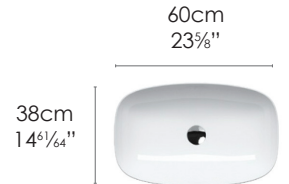

GREEN LUX COLORS

Gloss	Satin Finish						
White 00	White BM	Grey GS	Light Blue AS	Green VS	Brown MS	Black NS	Cement Grey CG