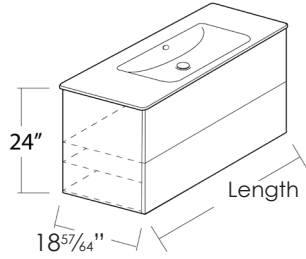

Dynasty 3 Drawer

FRAMELESS WALL HUNG 3 DRAWER VANITY CABINET and SFERA WASHBASIN

SPECIFICATIONS

Depth 18⁵⁷/₆₄" x Height 24"

Frameless wall hung drawer cabinet with 3 pull-out drawers and Sfera washbasin.

5 textured laminate furniture finishes.

ORDERING: Add either **S** for Signature or **D** for Dynasty vanity and cabinet finish color to model no.

Example: Dynasty 3 drawer vanity with Sfera 80 washbasin in Tropical Wave will be SF80DDR-87

OPTIONAL

Satin Nickel Leg Set $75

LEGS11: 11"H