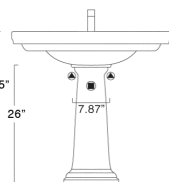

35.05"
26"
7.87"