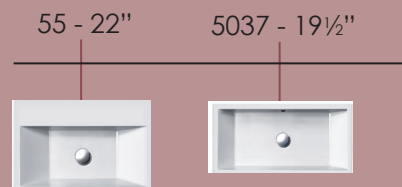

2 VERSO vessels