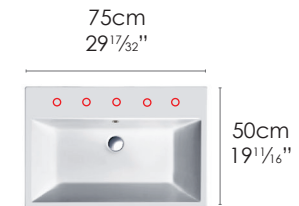

White 00 Black NE