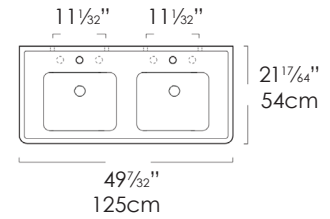

CANOVA ROYAL WASHBASINS Collection

CATALANO USA
THE ESSENCE OF CERAMICS

CANOVA ROYAL 125 WASHBASIN

SPECIFICATIONS

Size: W49⁷/₃₂" x D21¹⁷/₆₄" x H9¹/₁₆" Ship Wt: 108.03 lbs.

W125cm x D54cm x H23cm

Install wall-hung, on special metal structure, on ceramic legs or cabinet. Must specify number of holes and hole position. Use Z3443 fitting set not included.

OPTIONAL:

5P90CV Front Towel Rail (shown at left) constructed of brass with chrome finish. L32²/₃₂" 82cm

Model	Description
1125CV	Double Sink Washbasin
5P90CV	Front Towel Rail, chrome

White
00

CANOVA ROYAL 125 WASHBASIN & FLOOR STRUCTURE

SPECIFICATIONS

Size: W49⁷/₃₂" x D21¹⁷/₆₄" x H9¹/₁₆" Ship Wt: 108.03 lbs.

W125cm x D54cm x H23cm

Install washbasin on special metal structure. Must specify number of holes and hole position.

REQUIRED:

5ST125CV Floor Structure (shown at left) constructed of brass with chrome finish. Ship Wt: 26.5 lbs.

W45⁷/₃₂" x D18¹/₂" x H28¹⁵/₁₆" W115cm x D47cm x H73.5cm

Model	Description
1125CV	Double Sink Washbasin
5ST125CV	Floor Structure, chrome

White
00

CANOVA ROYAL 125 WASHBASIN & CERAMIC LEGS

SPECIFICATIONS

Size: W49⁷/₃₂" x D21¹⁷/₆₄" x H9¹/₁₆" Ship Wt: 108.03 lbs.

W125cm x D54cm x H23cm

Install washbasin on ceramic legs. Must specify number of holes and hole position.

REQUIRED:

1GACV-2 Set of 2 Ceramic Legs (shown at left).

Ship Wt: 22 lbs. W42¹/₄" x H28²⁷/₆₄" (each) W11 cm x H73cm

Model	Description
1125CV	Double Sink Washbasin
1GACV-2	Ceramic Leg Set (pair)

White
00