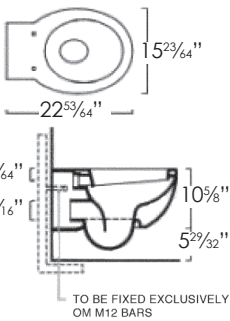

White 00

ZERO/ROMA TOILET

SPECIFICATIONS

Size: W15^{23/64}" x L22^{53/64}" x H16^{17/32}"   Ship Wt: 50.7 lbs.
W39cm x L58cm x H42cm

Install wall-hung. 1-pc., less seat. 1.2 gpf (4.5 liters)

REQUIRED: Toilet seat (sold separately).

RECOMMENDED: Geberit In-Wall Carriers

Model	Description
1VSRO	Wall-hung Toilet, less seat
5R0STF	Soft-Close Toilet Seat