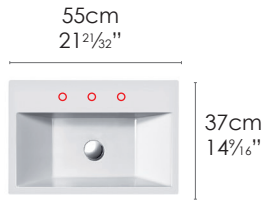

White
00

VERSO 55 WASHBASIN

SPECIFICATIONS

Size: W21²/₃₂" x D14¹/₁₆" x H5²⁹/₃₂" Ship Wt: 39.7 lbs.
W55cm x D37cm x H15cm

Install sit-on countertop. No overflow. Must specify number of holes and hole position.

OPTIONAL:

5P55VN Front Towel Rail constructed of brass with chrome finish. L19¹/₁₆" 50cm

Model	Description
155VNA	Washbasin, countertop
5P55VN	Front Towel Rail, chrome