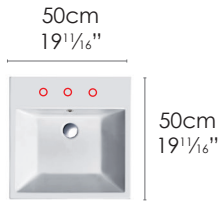

White 00   Black NE

ZERO 50 WASHBASIN

SPECIFICATIONS

Size: W19¹/₈" x D19¹/₈" x H7³/₄"   Ship Wt: 39.68 lbs.

W50cm x D50cm x H19cm

Install wall-hung, semi-fitted, lay-on or on pedestal. Must specify number of holes and hole position. Use Z3442 fitting set not included

OPTIONAL:

5P5QN Front Towel Rail (*shown at right*) constructed of brass with chrome finish. L17²³/₃₂" 45cm

1COPR Ceramic Pedestal 7⁷/₈" x 27¹/₈" 20cm x 70cm

Model   Description

15QZE   Single Sink Washbasin

5P5QN   Front Towel Rail

1COPR   Pedestal