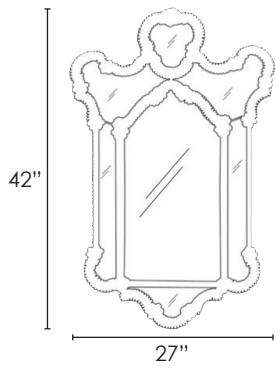

### MURANO GLASS MIRROR

SPECIFICATIONS  
Size: W27" x H42"

\*Ship Wt: 26 lbs

Wall Mirror with decorative border made of Murano glass accents. Etched scroll design in mirror adds a design element within the Murano glass border. Murano glass border with gold foil backing. Unlighted. Made in Italy.