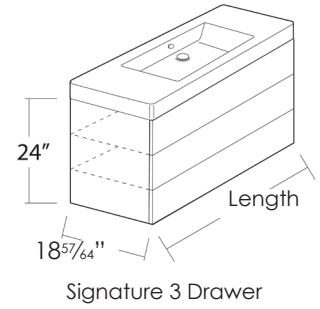

NL100SDR-94 New Light 100 shown with optional 6"H leg set