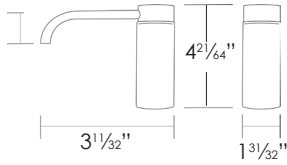

CYLINDRICAL LIGHT

SPECIFICATIONS

Size: 3¹/₃₂" x 4²/₆₄" x 1³/₃₂"

*Ship Wt: 3.75 lbs.

Single light for use above wall mirror or medicine cabinet. Halogen light. Chrome finish.

Model	Description
ZZ-865	Cylindrical Light