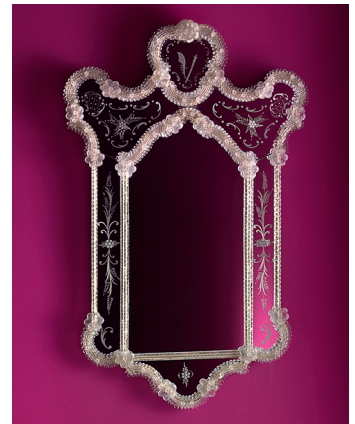

TEARDROP MIRROR

SPECIFICATIONS
Size: W15²³/₆₄" x H43⁵/₁₆"

*Ship Wt: 24 lbs.

Frameless oval mirror with beveled edge. Shown with Penny Light sold separately.
Recommended Light:
PL-DL

Model	Description
5WM39110	Oval frameless mirror