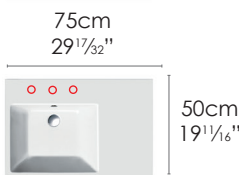

White 00

ZERO DOMINO 75 WASHBASIN

SPECIFICATIONS

Size: W29¹/₂" x D19¹/₈" x H7³/₄"   Ship Wt: 55.12 lbs.

W75cm x D50cm x H19cm

Install wall-hung or semi-fitted. Must order washbasin with sink on right or left. Must specify number of holes and hole position. Use Z3443 fitting set not included.

OPTIONAL:

5P75N Front Towel Rail constructed of brass with chrome finish. L27¹/₄" 69cm

L27¹/₄" 69cm

Model   Description

17DZE   Washbasin - right hand sink

17SZE   Washbasin - left hand sink

5P75N   Front Towel Rail, chrome