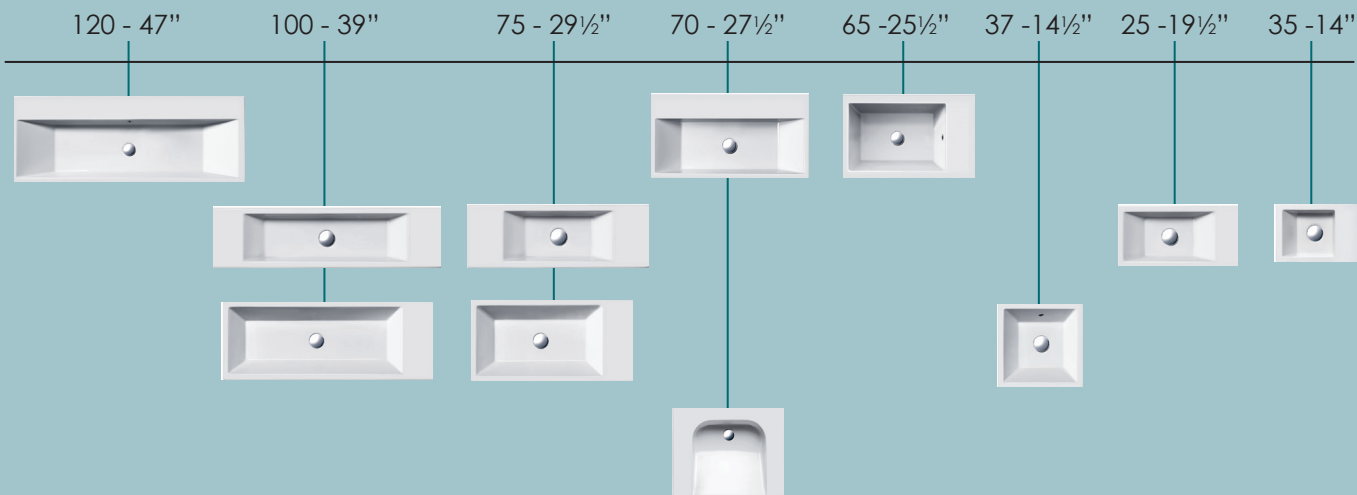

11 washbasins