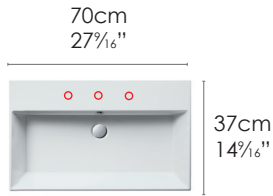

White
00

PREMIUM 70 WASHBASIN

SPECIFICATIONS

Size: W27¹/₁₆" x D14¹/₁₆" x H6¹/₆₄" Ship Wt: 39.11 lbs.
W70cm x D37cm x H16cm

Install wall-hung, sit-on or on a base cabinet. Use Z3442 fitting set not included.

OPTIONAL:

5PA7N Front Towel Rail (shown at right) constructed of brass with chrome finish. L27¹/₄" 69cm

Model	Description
170VP	Single Sink Washbasin
5PA7N	Front Towel Rail, chrome