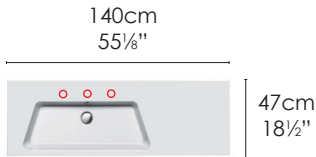

PROIEZIONI 140 WASHBASIN

SPECIFICATIONS

Size: W55¹/₈" x D18¹/₂" x H6¹/₄" Ship Wt: 88.3 lbs.

W140cm x D47cm x H16cm

Install wall-hung, semi-inset or sit on. Must specify number of holes and hole position.

Model	Description
114PR	Washbasin

White
00

PROIEZIONI 125 WASHBASIN

SPECIFICATIONS

Size: W49⁷/₃₂" x D18¹/₂" x H6¹/₄" Ship Wt: 79.6 lbs.

W125cm x D47cm x H16cm

Install wall-hung, semi-inset or sit on. Must specify number of holes and hole position.

OPTIONAL:

5P125N Front Towel Rail constructed of brass with chrome finish.

Model	Description
1125PR	Washbasin
5P125N	Front Towel Rail, chrome