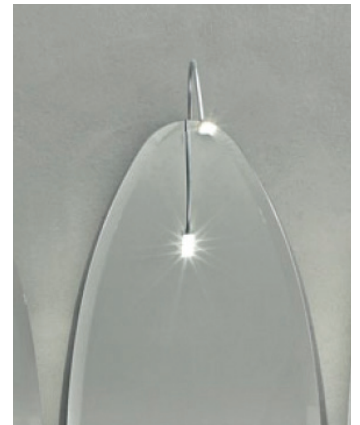

### PENNY LIGHT

**SPECIFICATIONS**

Size: 3/4" x 18"

\*Ship Wt: 3.25 lbs.

Single light for use above wall mirror or medicine cabinet. LED light. Chrome finish.

| Model | Description |
|-------|-------------|
| PL-DL | Penny Light |