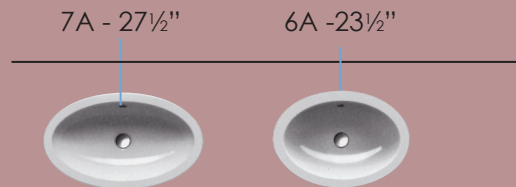

2 VELIS vessels