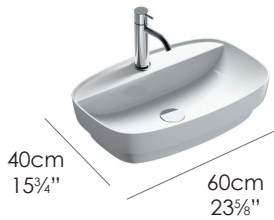

## GREEN LUX 60 WASHBASIN

**SPECIFICATIONS**

Size: W23<sup>3</sup>/<sub>8</sub>" x D15<sup>3</sup>/<sub>4</sub>" x H5<sup>33</sup>/<sub>64</sub>" Ship Wt: 26.5 lbs.  
W60cm x D40cm x H14cm

Install sit-on or semi-fitted under countertop. Without overflow.  
One center faucet hole. Shown with faucet, not included.