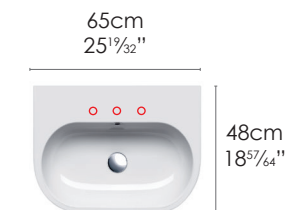

SFERA WASHBASIN Collection

CATALANO USA
THE ESSENCE OF CERAMICS

SFERA 100 WASHBASIN

SPECIFICATIONS

Size: W39³/₈" x D18⁵/₆₄" x H5²/₃₂" Ship Wt: 55.12 lbs.

W100cm x D48cm x H15cm

Install wall-hung, semi-inset or sit on. Must specify number of holes and hole position. Use Z3442 fitting set not included.

Model	Description
110SF	Washbasin

White
00

SFERA 80 WASHBASIN

SPECIFICATIONS

Size: W31¹/₂" x D18⁵/₆₄" x H5²/₃₂" Ship Wt: 44.1 lbs.

W80cm x D48cm x H15cm

Install wall-hung, semi-inset or sit on. Must specify number of holes and hole position. Use Z3442 fitting set not included.

Model	Description
180SN	Washbasin

White
00

SFERA 65 WASHBASIN

SPECIFICATIONS

Size: W25¹/₃₂" x D18⁵/₆₄" x H7³/₃₂" Ship Wt: 46.3 lbs.

W65cm x D48cm x H18cm

Install wall-hung, lay-on a counter or a pedestal. Must specify number of holes and hole position. Use Z3442 fitting set not included

OPTIONAL:

5PA65SF Front Towel Rail constructed of aluminum with chrome finish. L19¹/₁₆" 50cm

4COPO Ceramic Pedestal 7³/₃₂" x 27¹/₆₄" 18cm x 69cm

Model	Description
165SF	Washbasin
5P65SF	Towel Rail, chrome
4COPO	Pedestal

White
00

SFERA 60 WASHBASIN

SPECIFICATIONS

Size: W23³/₈" x D17²/₃₂" x H7³/₃₂" Ship Wt: 33.07 lbs.

W60cm x D45cm x H18cm

Install wall-hung, lay-on a counter or a pedestal. Must specify number of holes and hole position. Use Z3442 fitting set not included

OPTIONAL:

5PA60C3 Front Towel Rail constructed of aluminum with chrome finish. L17²/₆₄" 44cm

4COPO Ceramic Pedestal 7³/₃₂" x 27¹/₆₄" 18cm x 69cm

Model	Description
160C3	Washbasin
5P60C3	Towel Rail, chrome
4COPO	Pedestal

White
00