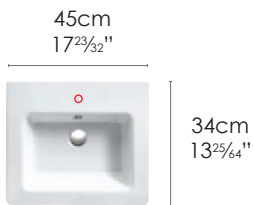

White
00

NEW LIGHT 45 WASHBASIN

SPECIFICATIONS

Size: W17^{23/32}" x D13^{25/64}" x H7^{3/32}" Ship Wt: 22.05 lbs.
W45cm x D34cm x H18.5cm

Install wall-hung, semi-inset on a base cabinet or on pedestal. Use Z3442 fitting set not included.

OPTIONAL:

5P45LI Front Towel Rail (shown at right) constructed of brass with chrome finish. L14^{61/64}" 38cm
4COPO Ceramic Pedestal 7^{3/32}" x 27^{11/64}" 18cm x 69cm

Model	Description
145LI	Single Sink Washbasin
5P45LI	Front Towel Rail, chrome