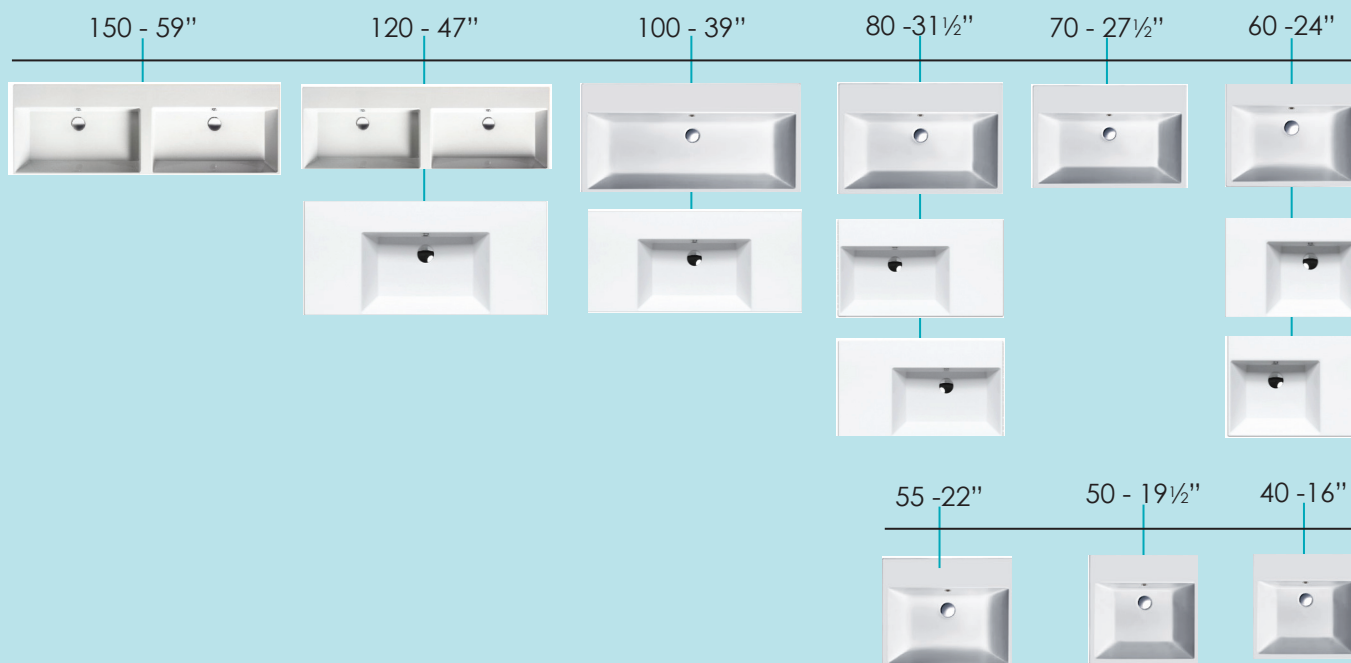

15 washbasins

1 inset washbasin

see inset washbasins on page 102

LS - 22"

1 vessel

see vessels on page 97

48 - 19"

Synthesis of an evolving idea