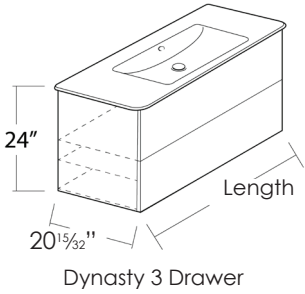

FRAMELESS WALL HUNG 3 DRAWER VANITY CABINET and GREEN UP WASHBASIN

SPECIFICATIONS

Depth 20 1/2" x Height 24"

Frameless wall hung drawer cabinet with 3 pull-out drawers and Green Up washbasin.

5 textured laminate furniture finishes.

ORDERING: Add either **S** for Signature or **D** for Dynasty vanity and cabinet finish color to model no.

Example: Dynasty 3 drawer vanity with Green Up 80 washbasin in Tropical Wave will be GU80**DDR-87**

OPTIONAL

Satin Nickel Leg Set $75

LEGS6: 6"H or LEGS8: 8"H