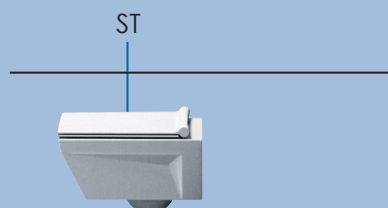

1 toilet

see toilets on page 106

*rigorous shapes
perfectly flat surfaces*