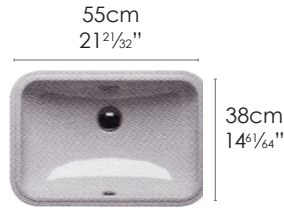

White
00

CANOVA ROYAL 55 WASHBASIN

SPECIFICATIONS
Size: W21^{2/32}" x D14^{6/64}" x H7^{7/8}" Ship Wt: 22.05 lbs.
W55cm x D38cm x H20cm
With overflow. Install under counter. No faucet holes
Rectangular shape.

Model	Description
1SOCN	Washbasin