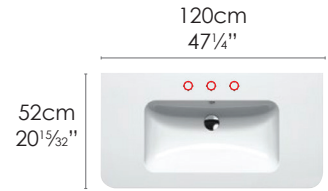

GREEN UP WASHBASINS Collection

CATALANO USA
THE ESSENCE OF CERAMICS

GREEN UP 120 WASHBASIN

SPECIFICATIONS

Size: W47 $\frac{1}{4}$ " x D20 $\frac{1}{32}$ " x H7 $\frac{3}{32}$ " Ship Wt: 68.34 lbs.

W120cm x D52cm x H18cm

Install wall-hung or on a base cabinet. Must specify number of holes and hole position. Use Z3443 fitting set not included

OPTIONAL:
5P100GR Front Towel Rail constructed of brass with chrome finish. L37 $\frac{1}{4}$ " 94cm

Model	Description
1120GRUP	Single Sink Washbasin
5P100GR	Front Towel Rail, chrome

White
00

GREEN UP 100 WASHBASIN

SPECIFICATIONS

Size: W39 $\frac{3}{8}$ " x D20 $\frac{1}{32}$ " x H7 $\frac{3}{32}$ " Ship Wt: 59.53 lbs.

W100cm x D52cm x H18cm

Install wall-hung or on a base cabinet. Must specify number of holes and hole position. Use Z3443 fitting set not included

OPTIONAL:
5P80GR Front Towel Rail constructed of brass with chrome finish. L29 $\frac{3}{4}$ " 74cm

Model	Description
1100GRUP	Single Sink Washbasin
5P80GR	Front Towel Rail, chrome

White
00

GREEN UP 80 WASHBASIN

SPECIFICATIONS

Size: W31 $\frac{1}{2}$ " x D20 $\frac{1}{32}$ " x H7 $\frac{3}{32}$ " Ship Wt: 48.50 lbs.

W80cm x D52cm x H18cm

Install wall-hung or on a base cabinet. Must specify number of holes and hole position. Use Z3442 fitting set not included

OPTIONAL:
5P60GR Front Towel Rail constructed of brass with chrome finish. L21 $\frac{1}{4}$ " 54cm

Model	Description
180GRUP	Single Sink Washbasin
5P60GR	Front Towel Rail, chrome

White
00