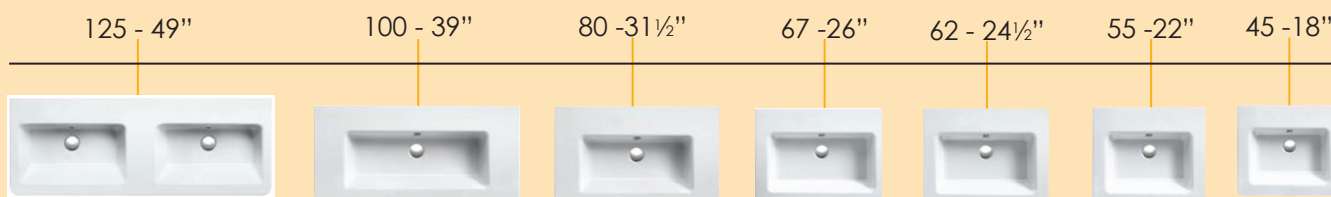

7 washbasins