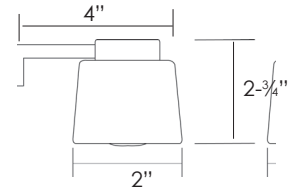

LIGHT BAR

SPECIFICATIONS
Size: 5 7/8" x 4 3/8" x 3/4"

*Ship Wt: 3.5 lbs.

Light bar for use above wall mirror or medicine cabinet. LED light. Stainless finish.

Model	Description
ZZ-913	Light Bar