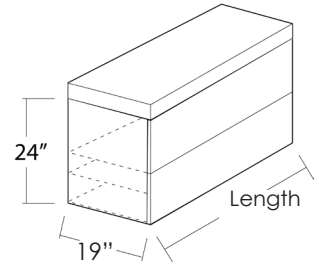

Dynasty 3 Drawer

CATALANO VANITY Textured Laminate Colors