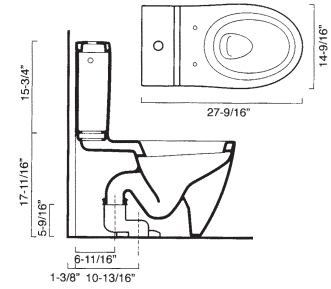

Gloss	Satin
White 00	White BM