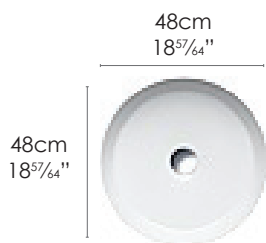

PREMIUM 48 WASHBASIN

SPECIFICATIONS

Size: Diameter 18⁵/₈" x H5²⁹/₃₂" Ship Wt: 22.04 lbs.

Diameter 48cm x H15cm

Install sit-on. No overflow.

Model	Description
148AZT	Round Washbasin