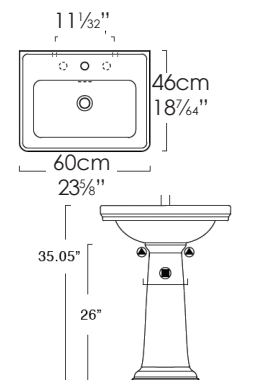

White
00

855.227.4517