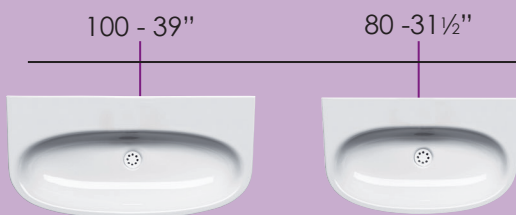

2 washbasins