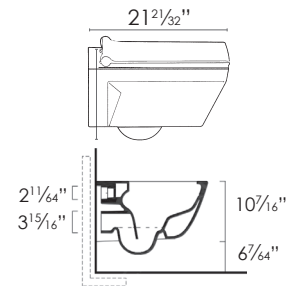

TOILET Collection

CATALANO USA
THE ESSENCE OF CERAMICS

STAR 55 TOILET

SPECIFICATIONS

Size: W13²⁵/₆₄" x L21²¹/₃₂"
W34cm x L55cm

Ship Wt: 48.5 lbs.

Install wall-hung. 1-pc., less seat. 1.2 gpf (4.5 liters)

REQUIRED: Toilet seat (sold separately).

RECOMMENDED: Geberit In-Wall Carriers

Model	Description
1VSST	Wall-hung Toilet, less seat
5ZSSTP	Soft-Close Toilet Seat

White
00

VERSO COMFORT 70 TOILET

SPECIFICATIONS

Size: W14¹/₆" x L27⁷/₁₆" x H12⁵/₆₄"
W37cm x L70cm x H33cm

Ship Wt: 57.3 lbs.

Install wall-hung. 1-pc., less seat. 1.6 gpf (6 liters)

REQUIRED: Toilet seat (sold separately).

RECOMMENDED: Geberit In-Wall Carriers

Model	Description
1VSHE	Wall-hung Toilet, less seat
5HEST	Toilet Seat

White
00

VERSO 53 TOILET

SPECIFICATIONS

Size: W12⁴³/₆₄" x L20⁵⁵/₆₄" x H16¹⁷/₃₂"
W33cm x L53cm x H42cm

Ship Wt: 44.09 lbs.

Install wall-hung. 1-pc., less seat. 1.2 gpf (4.5 liters)

REQUIRED: Toilet seat (sold separately).

RECOMMENDED: Geberit In-Wall Carriers

Model	Description
1VSVE	Wall-hung Toilet, less seat
5VESTF	Soft-Close Seat
5VESTP	Soft-Close Plus Seat

White
00

Black
NE

ZERO 55 TOILET *newflush*™

SPECIFICATIONS

Size: W13²⁵/₃₂" x L21²¹/₃₂" x H16¹⁷/₃₂"
W35cm x L55cm x H42cm

Ship Wt: 42 lbs.

Install wall-hung. 1-pc., less seat. 1.2 gpf (4.5 liters)

New vortex flush technology.

REQUIRED: Toilet seat (sold separately).

RECOMMENDED: Geberit In-Wall Carriers

Model	Description
1VS55NR	Wall-hung Toilet, less seat
5SCSTF	Soft-Close Toilet Seat

White
00