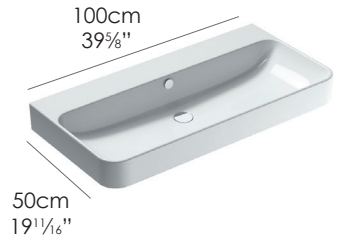

Gloss White 00	Matte White BM