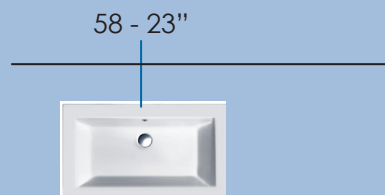

1 vessel

see vessels on page 98