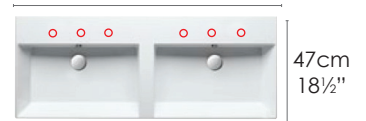

OPTIONAL:

5P12VP Front Towel Rail (shown at left) constructed of brass with chrome finish. L45 $\frac{3}{32}$ " 115cm

Model	Description
112VPD	Double Sink Washbasin
5P12VP	Front Towel Rail, chrome

120cm
47 $\frac{1}{4}$ "

White
00