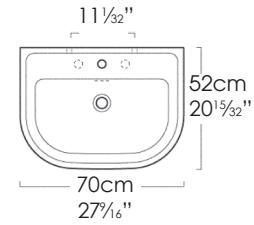

CANOVA ROYAL WASHBASINS Collection

CATALANO USA
THE ESSENCE OF CERAMICS

CANOVA ROYAL 70 WASHBASIN

SPECIFICATIONS

Size: W27⁷/₁₆" x D20¹/₃₂" x H9¹/₁₆"
W70cm x D52cm x H23cm

Ship Wt: 50.7 lbs.

Install wall-hung or pedestal mounted. Use Z3442 fitting set not included.

OPTIONAL:

5P70CV Front Towel Rail (shown at left) constructed of brass with chrome finish. L21²/₃₂" 55cm

Model	Description
170CV	Washbasin
5P70CV	Front Towel Rail, chrome

White
00

CANOVA ROYAL 70 WASHBASIN & PEDESTAL

SPECIFICATIONS

Size: W27⁷/₁₆" x D20¹/₃₂" x H9¹/₁₆"
W70cm x D52cm x H23cm

Ship Wt: 50.7 lbs.

Install washbasin on pedestal. Must specify number of holes and hole position.

REQUIRED:

1COCV Pedestal (shown at left). Ship Wt: 31 lbs.
W11¹/₁₆" x H25⁶/₄" W30 cm x H66cm

Model	Description
170CV	Washbasin
1COCV	Pedestal

White
00

CANOVA ROYAL 60 WASHBASIN

SPECIFICATIONS

Size: W23⁵/₈" x D18⁷/₆₄" x H9¹/₁₆"
W60cm x D46cm x H23cm

Ship Wt: 39.11 lbs.

Install wall-hung or pedestal mounted installation. Must specify number of holes and hole position.

OPTIONAL:

5P60CV Front Towel Rail (shown at left) constructed of brass with chrome finish. L20³/₄" 51cm

Model	Description
160CV	Washbasin
5P60CV	Front Towel Rail, chrome

White
00

CANOVA ROYAL 60 WASHBASIN & PEDESTAL

SPECIFICATIONS

Size: W23⁵/₈" x D18⁷/₆₄" x H9¹/₁₆"
W60cm x D46cm x H23cm

Ship Wt: 39.11 lbs.

Install washbasin on pedestal. Must specify number of holes and hole position.

REQUIRED:

1COCV Pedestal (shown at left). Ship Wt: 31 lbs.
W11¹/₁₆" x H25⁶/₄" W30 cm x H66cm

Model	Description
160CV	Washbasin
1COCV	Pedestal

White
00

855.227.4517