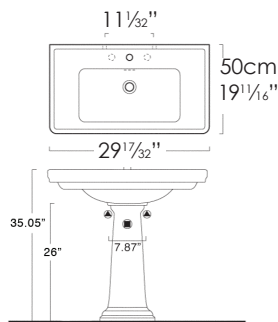

White
00

CANOVA ROYAL 75 WASHBASIN & PEDESTAL

SPECIFICATIONS

Size: W29 1/32" x D19 1/16" x H9 1/16" Ship Wt: 50.11 lbs.
W75cm x D50cm x H23cm

Install washbasin on pedestal. Must specify number of holes and hole position.

REQUIRED:

1COCV Pedestal (shown at right). Ship Wt: 31 lbs.
W11 13/16" x H25 63/64" W30 cm x H66cm

Model	Description
175CV	Washbasin
1COCV	Pedestal