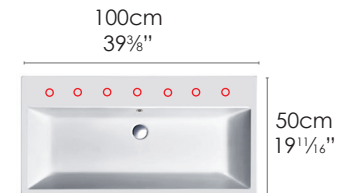

White 00 Black NE