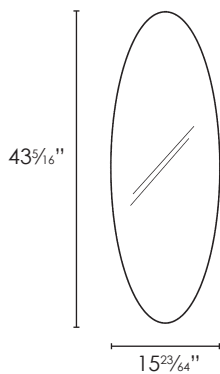

### TEARDROP MIRROR

SPECIFICATIONS  
Size: W15<sup>23</sup>/<sub>64</sub>" x H43<sup>5</sup>/<sub>16</sub>"

\*Ship Wt: 24 lbs.

Frameless oval mirror with beveled edge. Shown with Penny Light sold separately.  
Recommended Light:  
PL-DL