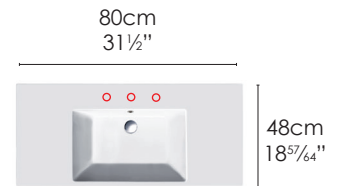

STAR 105 WASHBASIN

SPECIFICATIONS

Size: W41¹¹/₃₂" x D18⁵⁷/₆₄" x H6⁵⁷/₆₄" Ship Wt: 57.3 lbs.

W105cm x D48cm x H17.5cm

Install wall-hung, semi-fitted or on pedestal. Must specify number of holes and hole position. Use Z3443 fitting set not included.

OPTIONAL:

5P105ST Front Towel Rail (shown at left) constructed of brass with chrome finish. L35.83" 91cm

1COPR Ceramic Pedestal 7⁷/₈" x 27¹/₈" 20cm x 70cm

Model	Description
1105ST	Washbasin
5P105ST	Front Towel Rail, chrome
1COPR	Pedestal

White
00

STAR 80 WASHBASIN

SPECIFICATIONS

Size: W31¹/₂" x D18⁵⁷/₆₄" x H6⁵⁷/₆₄" Ship Wt: 42 lbs.

W80cm x D48cm x H17.5cm

Install wall-hung, semi-fitted, sit-on or on pedestal. Must specify number of holes and hole position. Use Z3443 fitting set not included.

OPTIONAL:

5P80ST Front Towel Rail constructed of brass with chrome finish. L26" 66cm

1COPR Ceramic Pedestal 7⁷/₈" x 27¹/₈" 20cm x 70cm

Model	Description
180ST	Washbasin
5P80ST	Front Towel Rail, chrome
1COPR	Pedestal

White
00

STAR 60 WASHBASIN

SPECIFICATIONS

Size: W23³/₈" x D18⁵⁷/₆₄" x H6¹/₆₄" Ship Wt: 35.27 lbs.

W60cm x D48cm x H16cm

Install wall-hung, semi-fitted or on pedestal. Must specify number of holes and hole position. Use Z3442 fitting set not included.

OPTIONAL:

1COPR Ceramic Pedestal 7⁷/₈" x 27¹/₈" 20cm x 70cm

Model	Description
160ST	Washbasin
1COPR	Pedestal

White
00