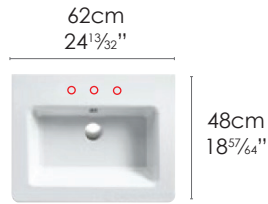

White
00

NEW LIGHT 62 WASHBASIN

SPECIFICATIONS

Size: W24^{13/32}" x D18^{57/64}" x H7^{3/32}" Ship Wt: 35.27 lbs.
W62cm x D48cm x H18.5cm

Install wall-hung, semi-inset on a base cabinet or on pedestal. Use Z3442 fitting set not included.

OPTIONAL:

5P62LI Front Towel Rail (shown at right) constructed of brass with chrome finish. L21^{21/32}" 55cm
4COPO Ceramic Pedestal 7^{3/32}" x 27^{11/64}" 18cm x 69cm

Model	Description
162LI	Single Sink Washbasin
5P62LI	Front Towel Rail, chrome
4COPO	Pedestal