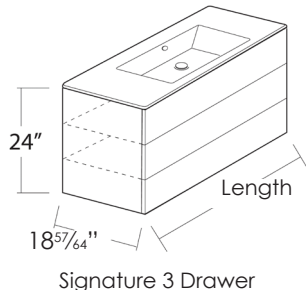

FRAMELESS WALL HUNG 3 DRAWER VANITY CABINET and STAR WASHBASIN

SPECIFICATIONS

Vanity Depth 18^{57/64}" x Height 24"
Frameless wall hung drawer cabinet with 3 pull-out drawers and Star washbasin.

5 textured laminate furniture finishes.

ORDERING: Add either **S** for Signature or **D** for Dynasty vanity and cabinet finish color to model no.

Example: Signature 3 drawer vanity with Star 105 washbasin in Tropical Wave will be ST105SDR-87

OPTIONAL

Satin Nickel Leg Set $75

LEGS11: 11"H

Vanity /Sink Kit Model #	Wash Basin	Vanity Length	Ship Wt. lbs.
ST105_DR-	1105ZST	41 11/32"	147.0
ST80_DR-	180ST	31 1/2"	102.0
ST60_DR-	160ST	23 3/8"	83.0

CATALANO Textured Laminate Colors

STAR 105 LUXURY FRAMELESS WALL HUNG DRAWER VANITY

SPECIFICATIONS

Size: W41"/34^{3/4}" x D18^{3/4}"/15^{1/16}" x H19"

*Ship Wt: 112 lbs.

Base Cabinet with 1 drawer for wall mount.

Made in USA

Use with:

Star 105 Washbasin 1105ST

Model	Description
ST1051DR	Base Cabinet 1 drawer

STAR 80 LUXURY FRAMELESS WALL HUNG DRAWER VANITY

SPECIFICATIONS

Size: W31^{1/8}"/27^{1/16}" x D18^{3/4}"/15^{1/16}" x H19"

*Ship Wt: 85 lbs.

Base Cabinet with 1 drawer for wall mount.

Made in USA

Use with:

Star 80 Washbasin 180ST

Model	Description
ST0801DR	Base Cabinet 1 drawer

CATALANO LUXURY Wood Veneer Colors