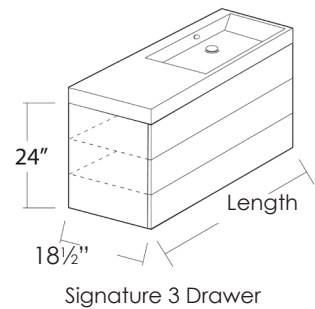

PREMIUM VANITY & WASHBASIN Collection

CATALANO USA
THE ESSENCE OF CERAMICS

FRAMELESS WALL HUNG 3 DRAWER VANITY CABINET and PREMIUM WASHBASIN

SPECIFICATIONS

Vanity Depth 18½" x Height 24" (Depth 19⅛" on PR150)
Frameless wall hung drawer cabinet with 3 pull-out drawers and Premium washbasin.

5 textured laminate furniture finishes.

ORDERING: Add either **S** for Signature or **D** for Dynasty vanity and cabinet finish color to model no.

Example: Signature 3 drawer vanity with Premium 100 washbasin in Tropical Wave will be PR100SDR-87

OPTIONAL

Satin Nickel Leg Set $75

LEGS6: 6"H or LEGS8: 8"H

Vanity /Sink Kit Model #	Wash Basin	Vanity Length	Ship Wt. lbs.
PR150_DR-	115VP	59⅛"	231.0
PR120_DR-	112VPD	47¼"	177.0
PR100_DR-	110VP	39¾"	132.0
PR80_DR-	180VP	31½"	100.0
PR70_DR-	170VP	27⅙"	94.0
PR60_DR-	160VP	23¾"	83.0
PR55_DR-	155VP	21⅒"	70.0
PR50_DR-	150VP	19⅛"	73.0

FRAMELESS WALL HUNG 3 DRAWER VANITY CABINET and PREMIUM UP WASHBASIN

SPECIFICATIONS

Vanity Depth 18½" x Height 24"
Frameless wall hung drawer cabinet with 3 pull-out drawers and Premium Up washbasin.

5 textured laminate furniture finishes.

ORDERING: Add either **S** for Signature or **D** for Dynasty vanity and cabinet finish color to model no.

Example: Dynasty 3 drawer vanity with Premium Up 80 left hand washbasin in Tropical Wave will be PU80DDRL-87

OPTIONAL

Satin Nickel Leg Set $75

LEGS6: 6"H or LEGS8: 8"H

Vanity /Sink Kit Model #	Wash Basin	Vanity Length	Ship Wt. lbs.
PU120_DR-	112VPUP	47¼"	177.0
PU100_DR-	110VPUP	39¾"	134.0
PU80_DRR-	180DVP RH	31½"	113.0
PU80_DRL-	180DVP LH	31½"	113.0
PU60_DRR-	160DVP RH	23¾"	92.0
PU60_DRL-	160SVP LH	23¾"	92.0

CATALANO Textured Laminate Colors

855.227.4517