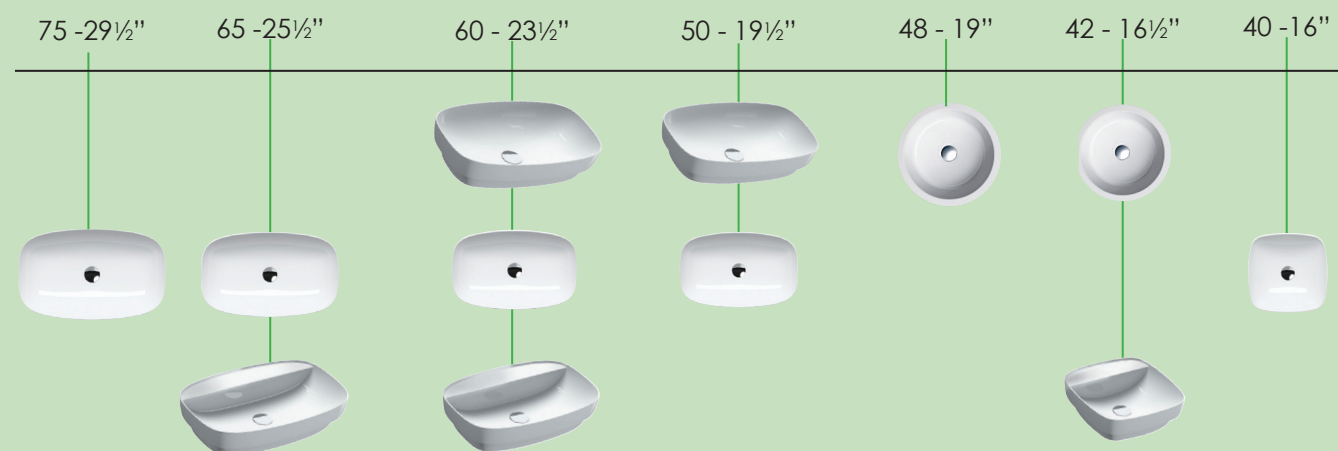

12 vessels

see vessels starting on page 94

inspired by nature

reddot design award
winner 2015

grandesignEtico®