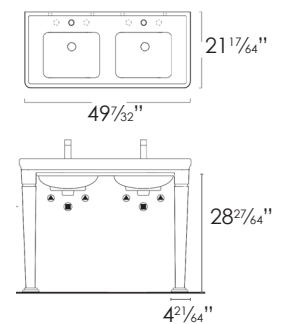

CANOVA ROYAL WASHBASINS Collection

CATALANO USA
THE ESSENCE OF CERAMICS

CANOVA ROYAL 125 WASHBASIN

SPECIFICATIONS

Size: W49⁷/₃₂" x D21¹⁷/₆₄" x H9¹/₁₆" Ship Wt: 108.03 lbs.

W125cm x D54cm x H23cm

Install wall-hung, on special metal structure, on ceramic legs or cabinet. Must specify number of holes and hole position. Use Z3443 fitting set not included.

OPTIONAL:

5P90CV Front Towel Rail (shown at left) constructed of brass with chrome finish. L32²/₃₂" 82cm

Model	Description
1125CV	Double Sink Washbasin
5P90CV	Front Towel Rail, chrome

White
00

CANOVA ROYAL 125 WASHBASIN & FLOOR STRUCTURE

SPECIFICATIONS

Size: W49⁷/₃₂" x D21¹⁷/₆₄" x H9¹/₁₆" Ship Wt: 108.03 lbs.

W125cm x D54cm x H23cm

Install washbasin on special metal structure. Must specify number of holes and hole position.

REQUIRED:

5ST125CV Floor Structure (shown at left) constructed of brass with chrome finish. Ship Wt: 26.5 lbs.

W45⁷/₃₂" x D18¹/₂" x H28¹⁵/₁₆" W115cm x D47cm x H73.5cm

Model	Description
1125CV	Double Sink Washbasin
5ST125CV	Floor Structure, chrome

White
00

CANOVA ROYAL 125 WASHBASIN & CERAMIC LEGS

SPECIFICATIONS

Size: W49⁷/₃₂" x D21¹⁷/₆₄" x H9¹/₁₆" Ship Wt: 108.03 lbs.

W125cm x D54cm x H23cm

Install washbasin on ceramic legs. Must specify number of holes and hole position.

REQUIRED:

1GACV-2 Set of 2 Ceramic Legs (shown at left).

Ship Wt: 22 lbs. W42¹/₄" x H28²⁷/₆₄" (each) W11 cm x H73cm

Model	Description
1125CV	Double Sink Washbasin
1GACV-2	Ceramic Leg Set (pair)

White
00