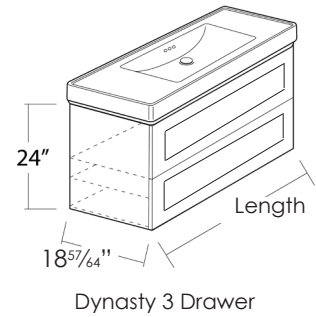

Vanity /Sink Kit Model #	Wash Basin	Vanity Length	Ship Wt. lbs.
CR125DDR-	1125CV	49⁷/₃₂"	208.0
CR105DDR-	1105CV	41¹¹/₃₂"	178.0
CR90DDR-	190CV	35¹/₆"	135.0
CR75DDR-	175CV	29¹⁷/₃₂"	110.0
CR60DDR-	160CV	23⁵/₈"	90.0

CATALANO CANOVA ROYAL Dynasty Painted Finish Colors