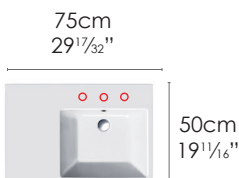

White 00

ZERO DOMINO 75 WASHBASIN

SPECIFICATIONS

Size: W29¹/₂" x D19¹/₈" x H7³/₄"   Ship Wt: 55.12 lbs.

W75cm x D50cm x H19cm

Install wall-hung or semi-fitted. Must order washbasin with sink on right or left. Must specify number of holes and hole position. Use Z3443 fitting set not included.

OPTIONAL:

5P75N Front Towel Rail constructed of brass with chrome finish. L27¹/₄" 69cm

L27¹/₄" 69cm

Model   Description

17DZE   Washbasin - right hand sink

17SZE   Washbasin - left hand sink

5P75N   Front Towel Rail, chrome