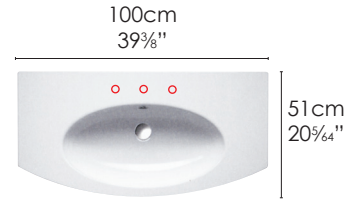

White 00	Satin BM