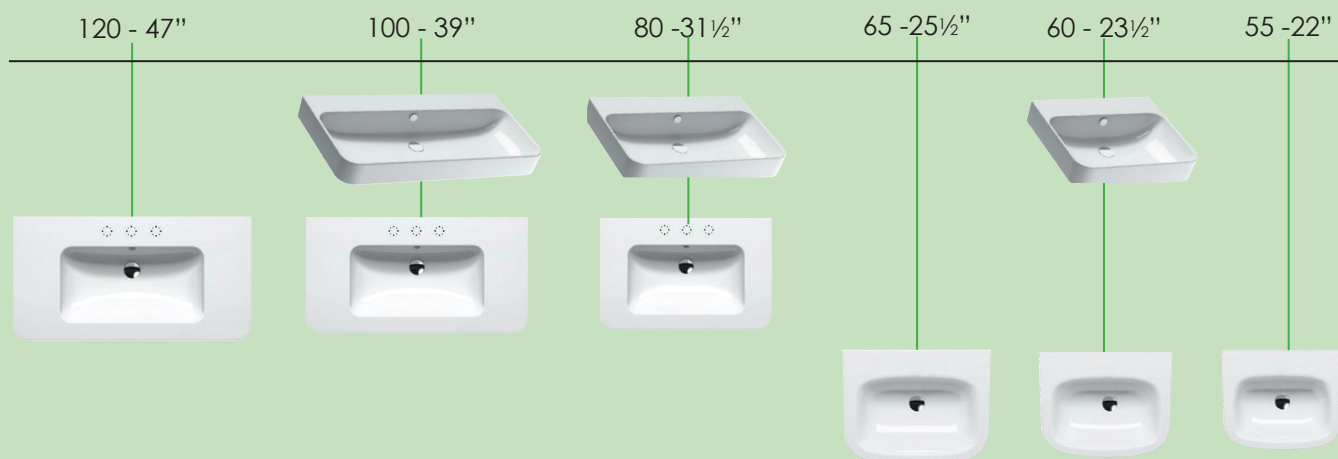

9 washbasins