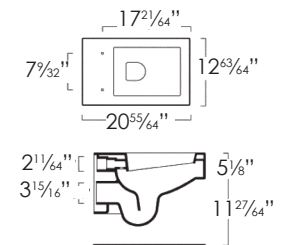

White
00

Black
NE