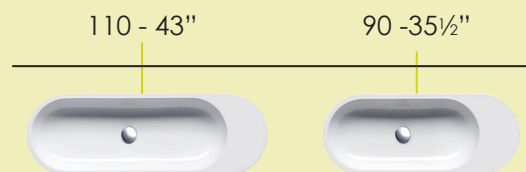

2 vessels

see vessels on pages 97-98