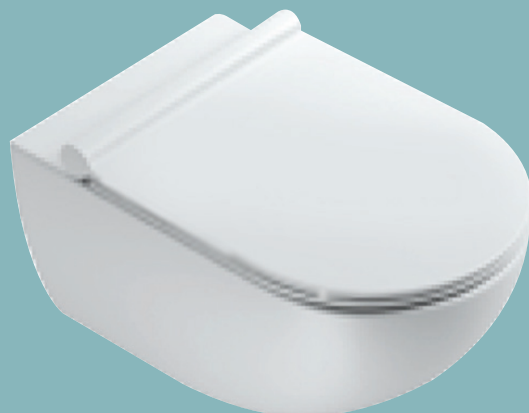

newflush™

The newflush® water vortex optimizes flushing performance and significantly reduces the sound of toilet flush.

The removal of the rim ensures visual continuity of the surfaces and allows for easier and deeper cleaning requiring less detergents