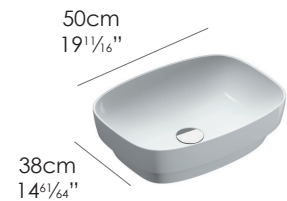

GREEN 60 WASHBASIN

SPECIFICATIONS

Size: W23 $\frac{3}{8}$ " x D14 $\frac{1}{4}$ " x H5 $\frac{29}{32}$ " Ship Wt: 30.87 lbs.
W60cm x D38cm x H15cm
Install sit-on. Without overflow. No faucet holes.

Model	Description
160AGR	Single Sink Washbasin

White
00

GREEN 50 WASHBASIN

SPECIFICATIONS

Size: W19 $\frac{1}{16}$ " x D14 $\frac{1}{4}$ " x H5 $\frac{29}{32}$ " Ship Wt: 26.46 lbs.
W50cm x D38cm x H15cm
Install sit-on. Without overflow. No faucet holes.

Model	Description
150AGR	Single Sink Washbasin

White
00

GREEN 48 WASHBASIN

SPECIFICATIONS

Size: Diameter 18 $\frac{57}{64}$ " x H5 $\frac{29}{32}$ " Ship Wt: 24.25 lbs.
D48cm x H15cm
Sit-on installation. Without overflow. No faucet holes.

Model	Description
148AGR	Single Sink Washbasin

White
00

GREEN 42 WASHBASIN

SPECIFICATIONS

Size: Diameter 16 $\frac{17}{32}$ " x H5 $\frac{29}{32}$ " Ship Wt: 19.8 lbs.
D42cm x H15cm
Sit-on installation. Without overflow. No faucet holes.

Model	Description
142AGR	Single Sink Washbasin

White
00