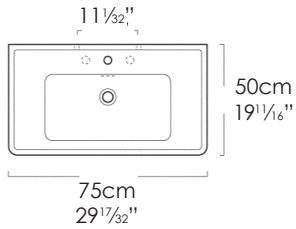

White
00

CANOVA ROYAL 75 WASHBASIN

SPECIFICATIONS

Size: W29 1/32" x D19 1/16" x H9 1/16" Ship Wt: 50.11 lbs.
W75cm x D50cm x H23cm

Install wall-hung, pedestal, on special metal structure or on base cabinet. Must specify number of holes and hole position. Use Z3443 fitting set not included

OPTIONAL:

5P75CV Front Towel Rail (shown at right) constructed of brass with chrome finish. L26 3/8" 67cm

Model	Description
175CV	Washbasin
5P75CV	Front Towel Rail, chrome