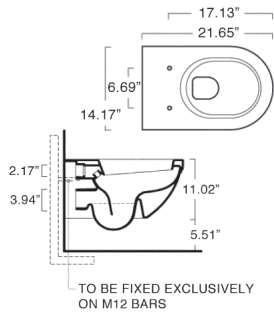

White
00

CANOVA ROYAL 55 TOILET

newflush™

SPECIFICATIONS

Size: W14¹/₆₄" x L21²/₃₂" x H11¹/₃₂" Ship Wt: 42 lbs.
W36cm x L55cm x H28cm

Install wall-hung, 1-pc., less seat. 1.2 gpf (4.5 liters).
NewFlush vortex flush technology.

REQUIRED: Toilet seat (sold separately).
RECOMMENDED: Geberit In-Wall Carriers

Model	Description
1VSCRN	Wall-hung Toilet, less seat
5SSSTF	Soft-Close Toilet Seat