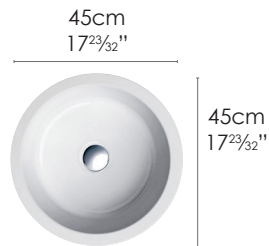

White
00

ZERO TONDO 45 WASHBASIN

SPECIFICATIONS

Size: Diameter 17²³/₃₂" x H5²⁹/₃₂" Ship Wt: 22.04 lbs.
Diameter 45cm x H15cm

Install sit-on. No overflow.

Model	Description
145KO	Round Washbasin