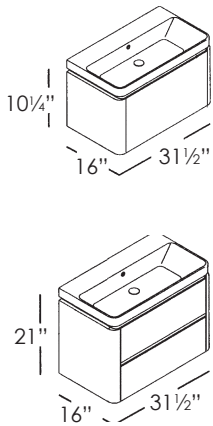

PROIEZIONI 80 BASE CABINET

SPECIFICATIONS

Size: PR0801DR W31¹/₂" x D16" x H10¹/₄" *Ship Wt: 65 lbs.
PR0802DR W31¹/₂" x D16" x H21" *Ship Wt: 129 lbs.

Base Cabinet with 1 or 2 drawers for use with single bowl washbasin. Install wall-hung. Made in USA

Use with:
Proiezioni 80 Single Bowl Washbasin 180PR

OPTIONAL:

Cabinet Legs for use on 2 drawer cabinet

Model	Description
PR0801DR	Base 1 drawer
PR0802DR	Base 2 drawers