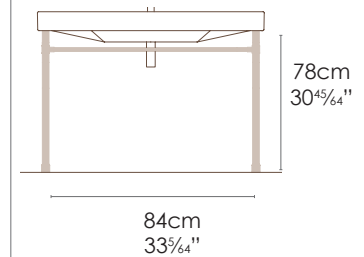

CANOVA ROYAL WASHBASINS Collection

CATALANO USA
THE ESSENCE OF CERAMICS

CANOVA ROYAL 90 WASHBASIN

SPECIFICATIONS

Size: W35 $\frac{1}{16}$ " x D19 $\frac{1}{16}$ " x H9 $\frac{1}{16}$ " Ship Wt: 59.84 lbs.
W90cm x D50cm x H23cm

Install wall-hung, pedestal, on special metal structure or on base cabinet. Must specify number of holes and hole position. Use Z3443 fitting set not included

OPTIONAL:

5P90CV Front Towel Rail (shown at left) constructed of brass with chrome finish. L32 $\frac{3}{32}$ " 82cm

Model	Description
190CV	Washbasin
5P90CV	Front Towel Rail, chrome

White
00

CANOVA ROYAL 90 WASHBASIN & FLOOR STRUCTURE

SPECIFICATIONS

Size: W35 $\frac{1}{16}$ " x D19 $\frac{1}{16}$ " x H9 $\frac{1}{16}$ " Ship Wt: 59.84 lbs.
W90cm x D50cm x H23cm

Install washbasin on special metal structure. Must specify number of holes and hole position.

REQUIRED:

5ST90CV Floor Structure (shown at left) constructed of brass with chrome finish. Ship Wt: 17.65 lbs.

W33 $\frac{3}{64}$ " x D17 $\frac{2}{64}$ " x H30 $\frac{4}{64}$ " W84cm x D44cm x H78cm

Model	Description
190CV	Washbasin
5ST90CV	Floor Structure, chrome

White
00

CANOVA ROYAL 90 WASHBASIN & PEDESTAL

SPECIFICATIONS

Size: W35 $\frac{1}{16}$ " x D19 $\frac{1}{16}$ " x H9 $\frac{1}{16}$ " Ship Wt: 59.84 lbs.
W90cm x D50cm x H23cm

Install washbasin on pedestal. Must specify number of holes and hole position.

REQUIRED:

1C0CV Pedestal (shown at left). Ship Wt: 31 lbs.
W11 $\frac{1}{16}$ " x H25 $\frac{63}{64}$ " W30 cm x H66cm

Model	Description
190CV	Washbasin
1C0CV	Pedestal

White
00