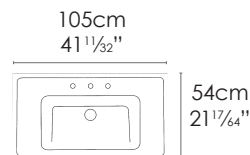

White
00

CANOVA ROYAL 105 WASHBASIN & PEDESTAL

SPECIFICATIONS

Size: W41^{11/32}" x D22^{17/64}" x H9^{1/16}" Ship Wt: 88.19 lbs.
W105cm x D54cm x H23cm

Install washbasin on pedestal. Must specify number of holes and hole position.

REQUIRED:

1COCV Pedestal (*shown at right*). Ship Wt: 31 lbs.
W11^{13/16}" x H25^{43/64}" W30 cm x H66cm

Model	Description
1105CV	Washbasin
1COCV	Pedestal