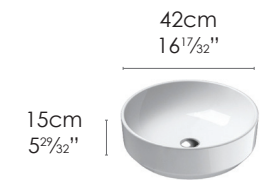

GREEN 60 WASHBASIN

SPECIFICATIONS

Size: W23 $\frac{3}{8}$ " x D14 $\frac{1}{4}$ " x H5 $\frac{29}{32}$ " Ship Wt: 30.87 lbs.
W60cm x D38cm x H15cm
Install sit-on. Without overflow. No faucet holes.

Model	Description
160AGR	Single Sink Washbasin

White
00

GREEN 50 WASHBASIN

SPECIFICATIONS

Size: W19 $\frac{1}{16}$ " x D14 $\frac{1}{4}$ " x H5 $\frac{29}{32}$ " Ship Wt: 26.46 lbs.
W50cm x D38cm x H15cm
Install sit-on. Without overflow. No faucet holes.

Model	Description
150AGR	Single Sink Washbasin

White
00

GREEN 48 WASHBASIN

SPECIFICATIONS

Size: Diameter 18 $\frac{57}{64}$ " x H5 $\frac{29}{32}$ " Ship Wt: 24.25 lbs.
D48cm x H15cm
Sit-on installation. Without overflow. No faucet holes.

Model	Description
148AGR	Single Sink Washbasin

White
00

GREEN 42 WASHBASIN

SPECIFICATIONS

Size: Diameter 16 $\frac{17}{32}$ " x H5 $\frac{29}{32}$ " Ship Wt: 19.8 lbs.
D42cm x H15cm
Sit-on installation. Without overflow. No faucet holes.

Model	Description
142AGR	Single Sink Washbasin

White
00