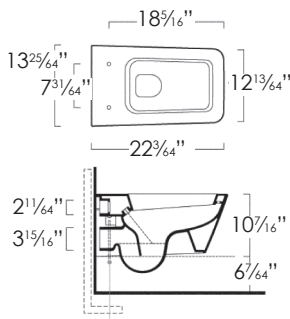

White
00

PROIEZIONI 56 TOILET

SPECIFICATIONS

Size: W13²/₆₄" x L22³/₆₄" Ship Wt: 46.3 lbs.
W34cm x L56cm

Install wall-hung, 1-pc., less seat. 1.2 gpf (4.5 liters)
REQUIRED: Toilet seat (sold separately).

RECOMMENDED: Geberit In-Wall Carriers

Model	Description
1VSPR	Wall-hung Toilet, less seat
5PRSTF	Soft-Close Toilet Seat