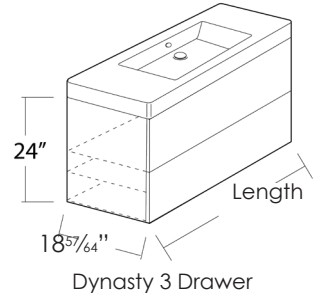

NL100SDR-94 New Light 100 shown with optional 6"H leg set