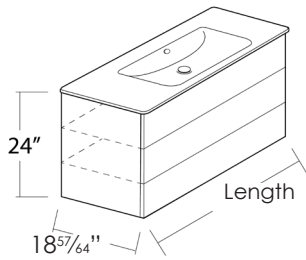

Signature 3 Drawer