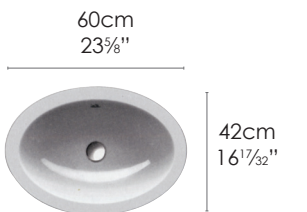

### SPECIFICATIONS

Size: W23<sup>3</sup>/<sub>8</sub>" x D16<sup>1</sup>/<sub>32</sub>" x H7<sup>3</sup>/<sub>32</sub>" Ship Wt: 22.05 lbs.  
 W60cm x D42cm x H18cm  
 Install sit-on.

| Model | Description |
|-------|-------------|
| 16AZN | Washbasin   |