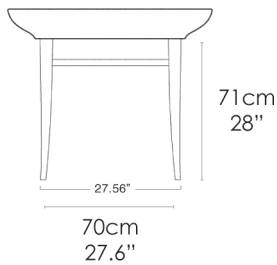

MUSE 100 WASHBASIN & STAND

SPECIFICATIONS

Size: W39³/₈" x D19¹/₈" x H5³/₄" Ship Wt: 68.34 lbs.
W100cm x D50cm x H14cm

Install wall-hung on support frame. Must specify number of holes and hole position.

REQUIRED: ST100MU support frame.

Model	Description	COLOR
1100MUS00	Washbasin	White
5STS100MU	Stand Support Frame	White
1100MUAR	Washbasin	Silver
5ST100MU	Stand Support Frame	Chrome