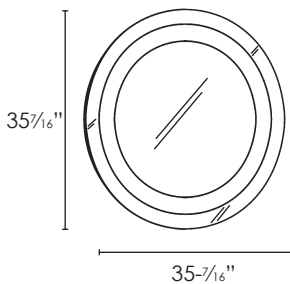

ORION LIGHTED MIRROR

SPECIFICATIONS
Size: W35⁷/₁₆" dia. x D1³/₄"

*Ship Wt: 33 lbs.

Mirrored unit complete with 2 fluorescent lights, infra-red switch, mirror with thickness of 5 mm, PVC safety film, anti-fogging function 120v.

Model	Description
5WM90RL	35" lighted round mirror