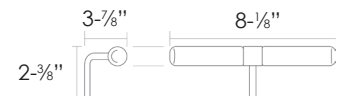

MIRROR & LIGHTING Collection

CATALANO USA
THE ESSENCE OF CERAMICS

SQUARE FROSTED LIGHT

SPECIFICATIONS
Size: 2" x 2 3/4"

*Ship Wt: 2.75 lbs.

Single light for use above wall mirror or medicine cabinet. Halogen light. Frosted glass shade. Chrome finish bracket/holder

Model	Description
ZZ-929	Square Light

LIGHT BAR

SPECIFICATIONS
Size: 5 7/8" x 4 3/8" x 3/4"

*Ship Wt: 3.5 lbs.

Light bar for use above wall mirror or medicine cabinet. LED light. Stainless finish.

Model	Description
ZZ-913	Light Bar

BALLET LIGHT BAR

SPECIFICATIONS
Size: 11 7/8" x 4 2 1/64" x 1 3/32"

*Ship Wt: 3.5 lbs.

Light bar for use above wall mirror or medicine cabinet. LED light. Chrome finish.

Model	Description
ZZ-920	Light Bar

CYLINDER DOUBLE LIGHT

SPECIFICATIONS
Size: 2 3/8" x 3 3/8" x 8 1/8"

*Ship Wt: 3.0 lbs.

Double light for use above wall mirror or medicine cabinet. Halogen light. Frosted light cover and chrome finish .

Model	Description
ZZ-780	Double Light