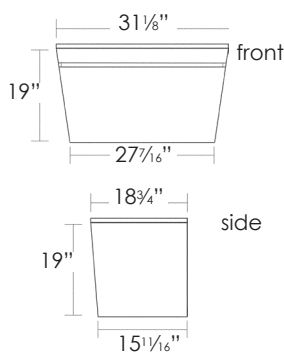

STAR 80 LUXURY FRAMELESS WALL HUNG DRAWER VANITY

SPECIFICATIONS

Size: W31^{1/8}"/27^{1/16}" x D18^{3/4}"/15^{1/16}" x H19"

*Ship Wt: 85 lbs.

Base Cabinet with 1 drawer for wall mount.

Made in USA

Use with:

Star 80 Washbasin 180ST

Model	Description
ST0801DR	Base Cabinet 1 drawer