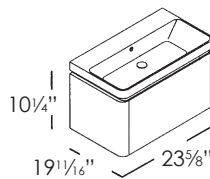

GREEN 60 BASE CABINET

SPECIFICATIONS

Size: GR0601DR W23⁵/₈" x D19¹/₁₆" x H10¹/₄" *Ship Wt: 50 lbs.

GR0602DR W23⁵/₈" x D19¹/₁₆" x H21" *Ship Wt: 118 lbs.

Base Cabinet with 1 or 2 drawers for use with single bowl washbasin. Install wall-hung. Made in USA

Use with:

Green 60 Single Bowl Washbasin 160GR

OPTIONAL:

Cabinet Legs for use on 2 drawer cabinet

*all shipping weights are approximate.