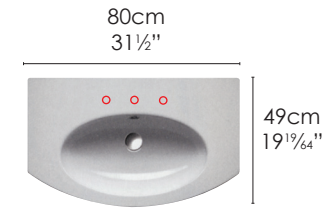

White 00	Satin BM