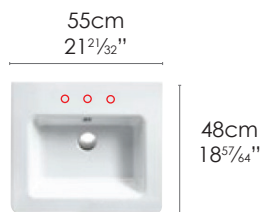

White
00

NEW LIGHT 55 WASHBASIN

SPECIFICATIONS

Size: W21^{21/32}" x D18^{57/64}" x H7^{3/32}" Ship Wt: 35.27 lbs.
W55cm x D48cm x H18cm

Install wall-hung, semi-inset on a base cabinet or on pedestal. Use Z3442 fitting set not included.

OPTIONAL:

5P55LI Front Towel Rail constructed of brass with chrome finish. L18^{57/64}" 48cm
4COPO Ceramic Pedestal 7^{3/32}" x 27^{11/64}" 18cm x 69cm

Model	Description
155LI	Single Sink Washbasin
5P55LI	Front Towel Rail, chrome
4COPO	Pedestal