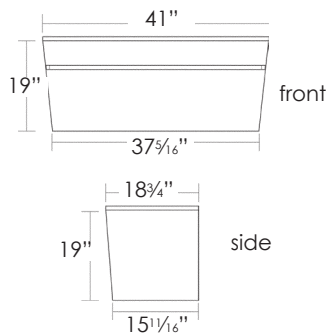

CATALANO Textured Laminate Colors

STAR 105 LUXURY FRAMELESS WALL HUNG DRAWER VANITY

SPECIFICATIONS

Size: W41"/34^{3/4}" x D18^{3/4}"/15^{1/16}" x H19"

*Ship Wt: 112 lbs.

Base Cabinet with 1 drawer for wall mount.

Made in USA

Use with:

Star 105 Washbasin 1105ST

Model	Description
ST1051DR	Base Cabinet 1 drawer