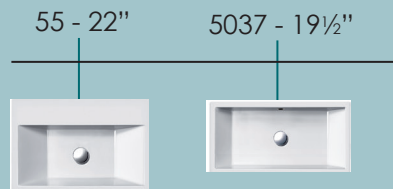

2 vessels

see vessels on page 99