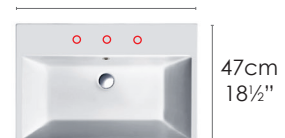

OPTIONAL:

5P75N Front Towel Rail constructed of brass with chrome finish. L27 $\frac{1}{4}$ " 69cm

Model	Description
180VP	Single Sink Washbasin
5P75N	Front Towel Rail, chrome

80cm
31 $\frac{1}{2}$ "