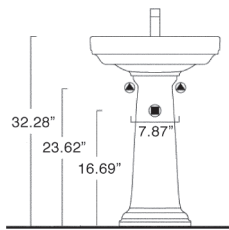

White
00

CANOVA ROYAL 56 WASHBASIN & PEDESTAL

SPECIFICATIONS

Size: W22³/₄" x D17¹/₄" x H7⁷/₈" Ship Wt: 37.5 lbs.
W56cm x D44cm x H20cm

Install washbasin on pedestal. Must specify number of holes and hole position.

REQUIRED:

1COCV Pedestal (shown at right). Ship Wt: 31 lbs.
W11¹/₈" x H25⁶/₄" W30 cm x H66cm

Model	Description
156CV	Washbasin
1COCV	Pedestal