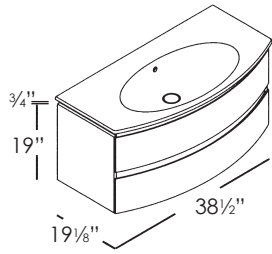

VELIS 100 BASE CABINET

SPECIFICATIONS

Size: W38½" x D19⅛" x H19" *Ship Wt: 138 lbs.
Base Cabinet with 2 drawers for use with single bowl washbasin. Install wall-hung. Made in USA
Use with:
Velis 100 Single Bowl Washbasin 110VL (shown at left).

Model	Description
VE1002DR	Base 2 drawers