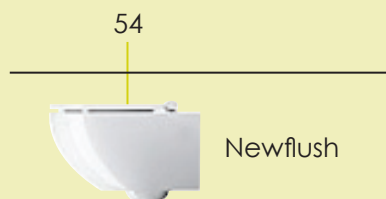

1 toilet

see toilets on page 104

*simple and soft
morphologic solutions*