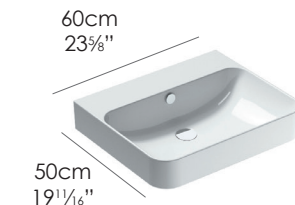

Gloss White 00	Matte White BM