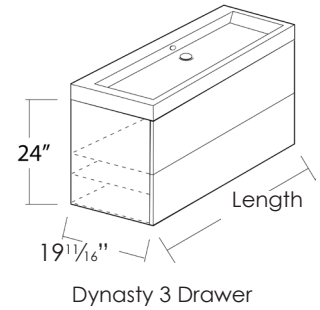

FRAMELESS WALL HUNG 3 DRAWER VANITY CABINET and ZERO DOMINO WASHBASIN

SPECIFICATIONS

Vanity Depth 19¹/₁₆" x Height 24"

Frameless wall hung drawer cabinet with 3 pull-out drawers and Zero Domino washbasin.

5 textured laminate furniture finishes.

ORDERING: Add either **S** for Signature or **D** for Dynasty vanity and cabinet finish color to model no.

Example: Dynasty vanity with Zero Domino 75 left hand washbasin in Tropical Wave will be ZD75DDR-87

OPTIONAL

Satin Nickel Leg Set $75

LEGS6: 6"H or LEGS8: 8"H

Vanity /Sink Kit Model No.	Wash Basin	Vanity Length	Ship Wt. lbs.
ZD125_DR-	1125DO	49⁷/₃₂"	177.0
ZD100_DR-	110DO	39³/₈"	132.0
ZD75_DRR-	17DZE RH	29¹⁷/₃₂"	106.0
ZE75_DRL-	17SZE LH	29¹⁷/₃₂"	106.0