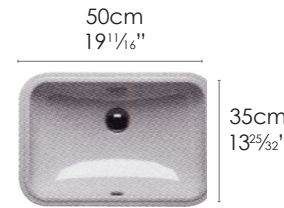

White
00

CANOVA ROYAL 50 WASHBASIN

SPECIFICATIONS
Size: W19^{1/16}" x D13^{25/32}" x H7^{7/8}" Ship Wt: 17.11 lbs.
W50cm x D35cm x H20cm
With overflow. Install under counter. No faucet holes.
Rectangular shape.

Model	Description
1S5OCN	Washbasin