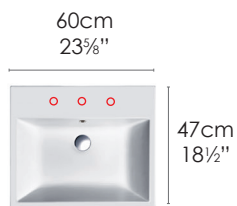

White
00

PREMIUM 60 WASHBASIN

SPECIFICATIONS

Size: W23³/₈" x D18¹/₂" x H6¹/₆₄" Ship Wt: 37.5 lbs.
W60cm x D47cm x H16cm

Install wall-hung, sit-on or on a base cabinet. Use Z3442 fitting set not included.

OPTIONAL:

5P6QN Front Towel Rail constructed of brass with chrome finish. L21²/₃₂" 55cm

Model	Description
160VP	Single Sink Washbasin
5P6QN	Front Towel Rail, chrome