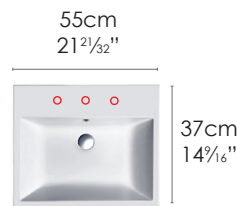

White
00

PREMIUM 55 WASHBASIN

SPECIFICATIONS

Size: W21¹/₃₂" x D14¹/₁₆" x H6¹/₆₄" Ship Wt: 30.14 lbs.
W55cm x D37cm x H16cm

Install wall-hung, sit-on or on a base cabinet. Use Z3442 fitting set not included.

OPTIONAL:

5P55VN Front Towel Rail constructed of brass with chrome finish. L19¹/₁₆" 50cm

Model	Description
155VP	Single Sink Washbasin
5P55VN	Front Towel Rail, chrome