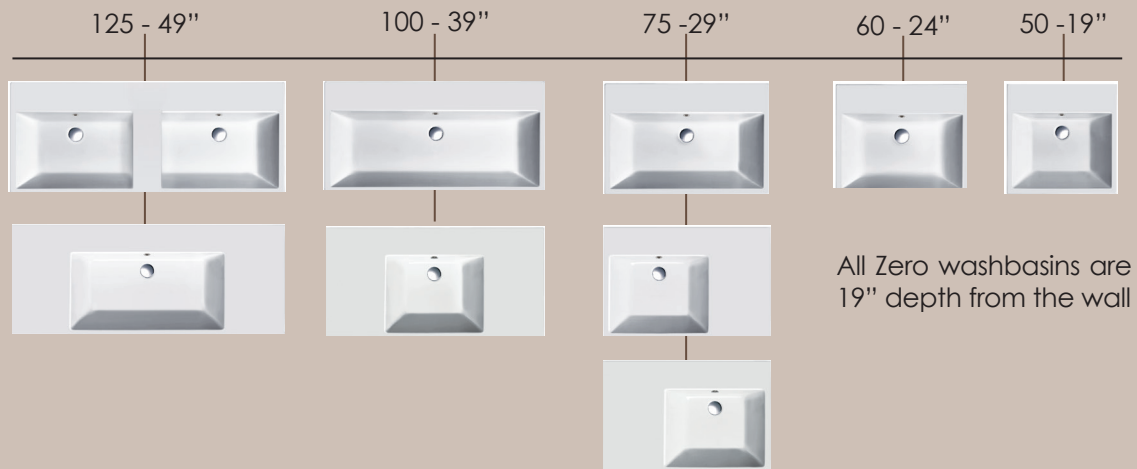

9 washbasins