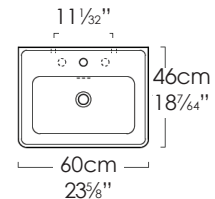

CANOVA ROYAL WASHBASINS Collection

CATALANO USA
THE ESSENCE OF CERAMICS

CANOVA ROYAL 70 WASHBASIN

SPECIFICATIONS

Size: W27⁷/₁₆" x D20¹/₃₂" x H9¹/₁₆"
W70cm x D52cm x H23cm

Ship Wt: 50.7 lbs.

Install wall-hung or pedestal mounted. Use Z3442 fitting set not included.

OPTIONAL:

5P70CV Front Towel Rail (shown at left) constructed of brass with chrome finish. L21²/₃₂" 55cm

Model	Description
170CV	Washbasin
5P70CV	Front Towel Rail, chrome

White
00

CANOVA ROYAL 70 WASHBASIN & PEDESTAL

SPECIFICATIONS

Size: W27⁷/₁₆" x D20¹/₃₂" x H9¹/₁₆"
W70cm x D52cm x H23cm

Ship Wt: 50.7 lbs.

Install washbasin on pedestal. Must specify number of holes and hole position.

REQUIRED:

1COCV Pedestal (shown at left). Ship Wt: 31 lbs.
W11¹/₁₆" x H25⁶/₄" W30 cm x H66cm

Model	Description
170CV	Washbasin
1COCV	Pedestal

White
00

CANOVA ROYAL 60 WASHBASIN

SPECIFICATIONS

Size: W23⁵/₈" x D18⁷/₆₄" x H9¹/₁₆"
W60cm x D46cm x H23cm

Ship Wt: 39.11 lbs.

Install wall-hung or pedestal mounted installation. Must specify number of holes and hole position.

OPTIONAL:

5P60CV Front Towel Rail (shown at left) constructed of brass with chrome finish. L20³/₄" 51cm

Model	Description
160CV	Washbasin
5P60CV	Front Towel Rail, chrome

White
00

CANOVA ROYAL 60 WASHBASIN & PEDESTAL

SPECIFICATIONS

Size: W23⁵/₈" x D18⁷/₆₄" x H9¹/₁₆"
W60cm x D46cm x H23cm

Ship Wt: 39.11 lbs.

Install washbasin on pedestal. Must specify number of holes and hole position.

REQUIRED:

1COCV Pedestal (shown at left). Ship Wt: 31 lbs.
W11¹/₁₆" x H25⁶/₄" W30 cm x H66cm

Model	Description
160CV	Washbasin
1COCV	Pedestal

White
00

855.227.4517