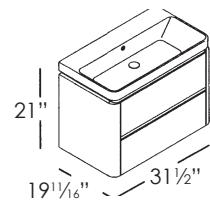

GREEN 100 VANITY CABINET

SPECIFICATIONS

Size: GR1001DR W39³/₈" x D19¹/₁₆" x H10¹/₄" *Ship Wt: 120 lbs.

GR1002DR W43⁹/₈" x D19¹/₁₆" x H21" *Ship Wt: 195 lbs.

Base Cabinet with 1 or 2 drawers for use with single bowl washbasin. Install wall-hung. Made in USA

Use with:

Green 100 Single Bowl Washbasin 1100GR

OPTIONAL:

Cabinet Legs for use on 2 drawer cabinet

Model	Description
GR1001DR	Base 1 drawer
GR1002DR	Base 2 drawers

GREEN 80 VANITY CABINET

SPECIFICATIONS

Size: GR0801DR W31¹/₂" x D19¹/₁₆" x H10¹/₄" *Ship Wt: 65 lbs.

GR0802DR W31¹/₂" x D19¹/₁₆" x H21" *Ship Wt: 129 lbs.

Base Cabinet with 1 or 2 drawers for use with single bowl washbasin. Install wall-hung. Made in USA

Use with:

Green 80 Single Bowl Washbasin 180GR

OPTIONAL:

Cabinet Legs for use on 2 drawer cabinet

Model	Description
GR0801DR	Base 1 drawer
GR0802DR	Base 2 drawers

GREEN 60 BASE CABINET

SPECIFICATIONS

Size: GR0601DR W23⁵/₈" x D19¹/₁₆" x H10¹/₄" *Ship Wt: 50 lbs.

GR0602DR W23⁵/₈" x D19¹/₁₆" x H21" *Ship Wt: 118 lbs.

Base Cabinet with 1 or 2 drawers for use with single bowl washbasin. Install wall-hung. Made in USA

Use with:

Green 60 Single Bowl Washbasin 160GR

OPTIONAL:

Cabinet Legs for use on 2 drawer cabinet

*all shipping weights are approximate.

CATALANO LUXURY Wood Veneer Colors