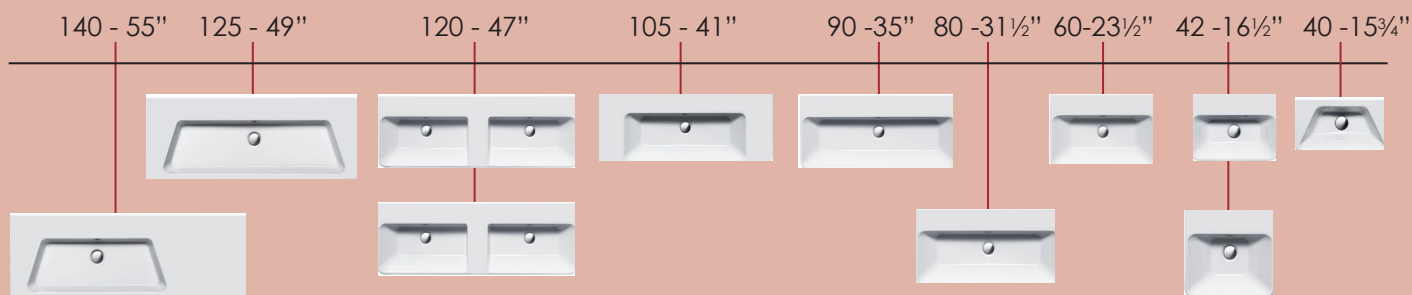

10 washbasins

1 toilet

see toilets on page 105

PR

*elegance, functionality
and innovation*