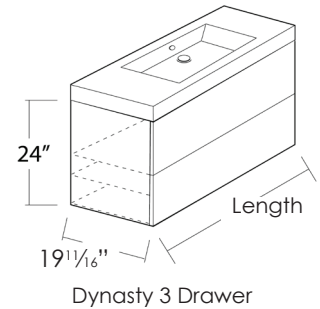

ZERO VANITY & WASHBASIN Collection

CATALANO USA
THE ESSENCE OF CERAMICS

FRAMELESS WALL HUNG 3 DRAWER VANITY CABINET and ZERO WASHBASIN

SPECIFICATIONS

Vanity Depth 19¹/₁₆" x Height 24"

Frameless wall hung drawer cabinet with 3 pull-out drawers and Zero washbasin.

5 textured laminate furniture finishes.

ORDERING: Add either **S** for Signature or **D** for Dynasty vanity and cabinet finish color to model no.

Example: Signature 3 drawer vanity with Zero 100 washbasin in Tropical Wave will be ZE100SDR-87

OPTIONAL

Satin Nickel Leg Set $75

LEGS6: 6"H or LEGS8: 8"H

Vanity /Sink Kit Model No.	Wash Basin	Vanity Length	Ship Wt. lbs.
ZEL125_DR-	1125ZE	49⁷/₃₂"	197.0
ZE100_DR-	1100ZE	39³/₈"	132.0
ZE75_DR-	175ZE	29¹⁷/₃₂"	110.7
ZE60_DR-	16QZE	23³/₈"	94.3
ZE50_DR-	15QZE	19¹/₁₆"	79.7

FRAMELESS WALL HUNG 3 DRAWER VANITY CABINET and ZERO DOMINO WASHBASIN

SPECIFICATIONS

Vanity Depth 19¹/₁₆" x Height 24"

Frameless wall hung drawer cabinet with 3 pull-out drawers and Zero Domino washbasin.

5 textured laminate furniture finishes.

ORDERING: Add either **S** for Signature or **D** for Dynasty vanity and cabinet finish color to model no.

Example: Dynasty vanity with Zero Domino 75 left hand washbasin in Tropical Wave will be ZD75DDR-87

OPTIONAL

Satin Nickel Leg Set $75

LEGS6: 6"H or LEGS8: 8"H

Vanity /Sink Kit Model No.	Wash Basin	Vanity Length	Ship Wt. lbs.
ZD125_DR-	1125DO	49⁷/₃₂"	177.0
ZD100_DR-	110DO	39³/₈"	132.0
ZD75_DRR-	17DZE RH	29¹⁷/₃₂"	106.0
ZE75_DRL-	17SZE LH	29¹⁷/₃₂"	106.0

CATALANO Textured Laminate Colors

855.227.4517