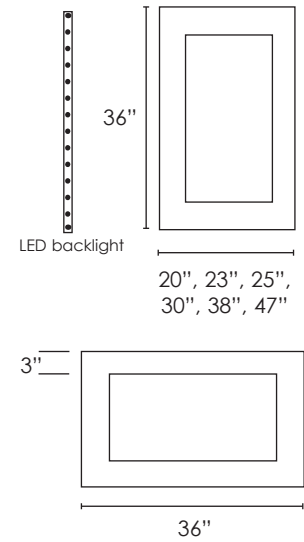

FRAMED MIRROR

SPECIFICATIONS

Size: W23⅞" x H 39⅜"	*Ship Wt: 42 lbs.
W31½" x H 39⅜"	*Ship Wt: 49 lbs.
W39⅜" x H 39⅜"	*Ship Wt: 56 lbs.

Wall mirror with frame available in brushed stainless steel (shown left) and all furniture finishes. Install vertical or horizontal. Unlighted.

Recommended Light: ZZ-920

Model	Size	Laminate FINISH	PTS.	Brushed Stainless	PTS.
5WM10060	24" x 39"	$1,435.00	6.00	$1,650.00	7.00
5WM10080	31" x 39"	$1,610.00	7.00	$1,850.00	7.00
5WM100100	39" x 39"	$1,785.00	7.00	$2,050.00	8.00

Custom sizes available, refer to chart below for ordering.

	up to 24"	up to 30"	up to 36"	up to 42"	up to 48"
CUSTOM SIZES -Signature FINISH					
up to 24"					
up to 30"					
up to 36"					
up to 42"					
up to 48"					
CUSTOM SIZES -Dynasty/STAINLESS STEEL FINISH					
up to 24"					
up to 30"					
up to 36"					
up to 42"					
up to 48"