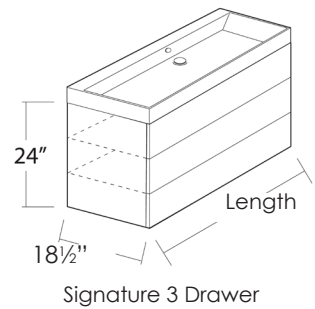

PREMIUM VANITY & WASHBASIN Collection

CATALANO USA
THE ESSENCE OF CERAMICS

FRAMELESS WALL HUNG 3 DRAWER VANITY CABINET and PREMIUM WASHBASIN

SPECIFICATIONS

Vanity Depth 18½" x Height 24" (Depth 19⅛" on PR150)
Frameless wall hung drawer cabinet with 3 pull-out drawers and Premium washbasin.

5 textured laminate furniture finishes.

ORDERING: Add either **S** for Signature or **D** for Dynasty vanity and cabinet finish color to model no.

Example: Signature 3 drawer vanity with Premium 100 washbasin in Tropical Wave will be PR100SDR-87

OPTIONAL

Satin Nickel Leg Set $75

LEGS6: 6"H or LEGS8: 8"H

Vanity /Sink Kit Model #	Wash Basin	Vanity Length	Ship Wt. lbs.
PR150_DR-	115VP	59⅛"	231.0
PR120_DR-	112VPD	47¼"	177.0
PR100_DR-	110VP	39¾"	132.0
PR80_DR-	180VP	31½"	100.0
PR70_DR-	170VP	27⅙"	94.0
PR60_DR-	160VP	23¾"	83.0
PR55_DR-	155VP	21⅒"	70.0
PR50_DR-	150VP	19⅛"	73.0

FRAMELESS WALL HUNG 3 DRAWER VANITY CABINET and PREMIUM UP WASHBASIN

SPECIFICATIONS

Vanity Depth 18½" x Height 24"
Frameless wall hung drawer cabinet with 3 pull-out drawers and Premium Up washbasin.

5 textured laminate furniture finishes.

ORDERING: Add either **S** for Signature or **D** for Dynasty vanity and cabinet finish color to model no.

Example: Dynasty 3 drawer vanity with Premium Up 80 left hand washbasin in Tropical Wave will be PU80DDRL-87

OPTIONAL

Satin Nickel Leg Set $75

LEGS6: 6"H or LEGS8: 8"H

Vanity /Sink Kit Model #	Wash Basin	Vanity Length	Ship Wt. lbs.
PU120_DR-	112VPUP	47¼"	177.0
PU100_DR-	110VPUP	39¾"	134.0
PU80_DRR-	180DVP RH	31½"	113.0
PU80_DRL-	180DVP LH	31½"	113.0
PU60_DRR-	160DVP RH	23¾"	92.0
PU60_DRL-	160SVP LH	23¾"	92.0

CATALANO Textured Laminate Colors

855.227.4517