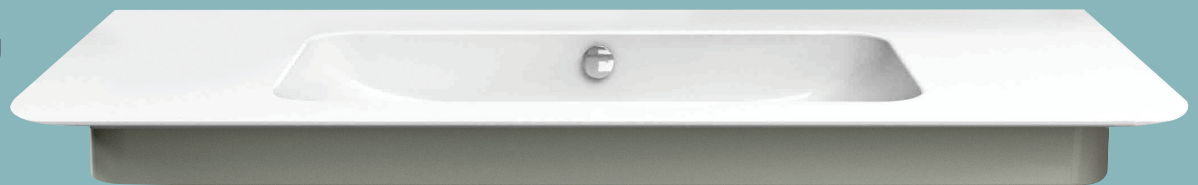

Cataglaze

Traditional Glaze

Cataglaze is a revolutionary high performance treatment that improves surface hygiene and ensures superior long-lasting brightness, when compared to traditionally treated ceramics.

**PERFECT EDGES, PLANAR SURFACES, IMPERFECTION-FREE GLAZE.** These are the keywords of Catalano's quality and, for over fifty years, have been driving its constant challenge to perfection. Research laboratories, mechanical and functional testing, quality controls, etc., are just some of the required steps that each Catalano product must take before entering in the market.

## newflush™

The newflush® water vortex optimizes flushing performance and significantly reduces the sound of toilet flush.

The removal of the rim ensures visual continuity of the surfaces and allows for easier and deeper cleaning requiring less detergents