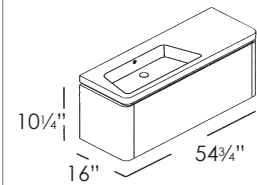

PROIEZIONI 125 BASE CABINET

SPECIFICATIONS

Size: PR1251DR W48 $\frac{7}{8}$ " x D16" x H10 $\frac{1}{4}$ " *Ship Wt: 139 lbs.
PR1252DR W48 $\frac{7}{8}$ " x D16" x H21" *Ship Wt: 230 lbs.

Base Cabinet with 1 or 2 drawers for use with single bowl washbasin. Install wall-hung. Made in USA

Use with:

Proiezioni 125 Single Bowl Washbasin 1125PR

OPTIONAL:

Cabinet Legs for use on 2 drawer cabinet

Model	Description
PR1251DR	Base 1 drawer
PR1252DR	Base 2 drawers