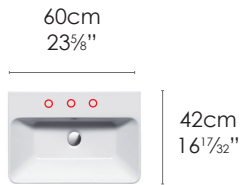

White
00

PROIEZIONI 60 WASHBASIN

SPECIFICATIONS
Size: W23⁵/₈" x D16¹⁷/₃₂" x H5½"
W60cm x D42cm x H13cm
Ship Wt: 33.1 lbs.
Install wall-hung, pedestal or sit on. Must specify number of holes and hole position. Use Z3442 fitting set not included.
OPTIONAL:
5P60PR Front Towel Rail (*shown at right*) constructed of aluminum with chrome finish. L14¹/₆" 37cm
1COPR Ceramic Pedestal 7⁷/₈" x 27¹/₆" 20cm x 70cm

Model	Description
160PR	Washbasin
5P60PR	Front Towel Rail, chrome
1COPR	Pedestal