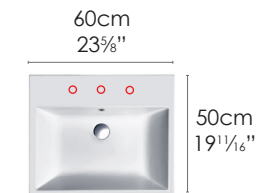

White 00 Black NE