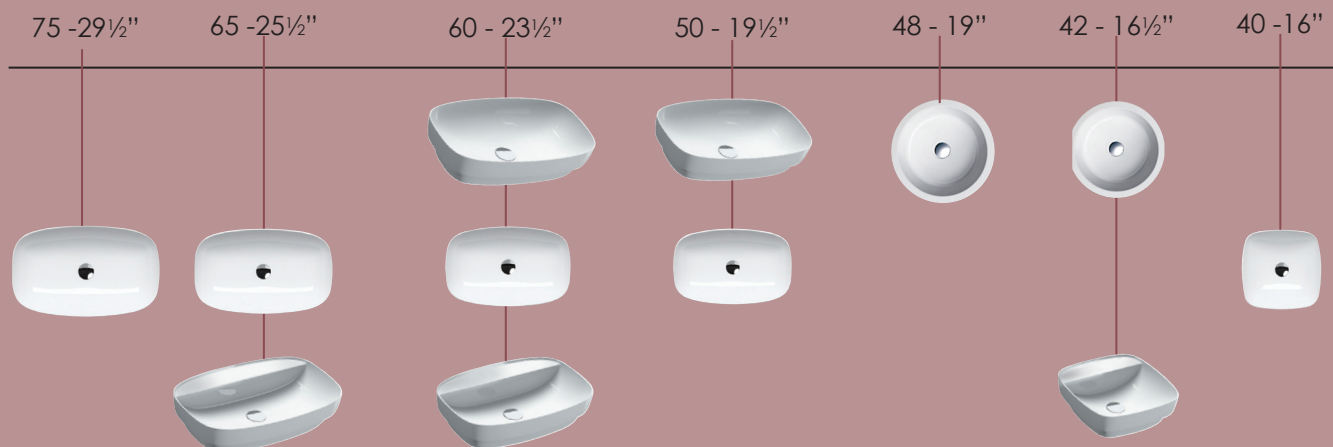

12 GREEN vessels