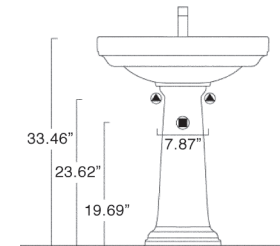

CANOVA ROYAL WASHBASINS Collection

CATALANO USA
THE ESSENCE OF CERAMICS

CANOVA ROYAL 70 WASHBASIN

SPECIFICATIONS

Size: W27⁷/₁₆" x D20¹/₃₂" x H9¹/₁₆"
W70cm x D52cm x H23cm

Ship Wt: 50.7 lbs.

Install wall-hung or pedestal mounted. Use Z3442 fitting set not included.

OPTIONAL:

5P70CV Front Towel Rail (shown at left) constructed of brass with chrome finish. L21²/₃₂" 55cm

Model	Description
170CV	Washbasin
5P70CV	Front Towel Rail, chrome

White
00

CANOVA ROYAL 70 WASHBASIN & PEDESTAL

SPECIFICATIONS

Size: W27⁷/₁₆" x D20¹/₃₂" x H9¹/₁₆"
W70cm x D52cm x H23cm

Ship Wt: 50.7 lbs.

Install washbasin on pedestal. Must specify number of holes and hole position.

REQUIRED:

1COCV Pedestal (shown at left). Ship Wt: 31 lbs.
W11¹/₁₆" x H25⁶/₄" W30 cm x H66cm

Model	Description
170CV	Washbasin
1COCV	Pedestal

White
00

CANOVA ROYAL 60 WASHBASIN

SPECIFICATIONS

Size: W23⁵/₈" x D18⁷/₆₄" x H9¹/₁₆"
W60cm x D46cm x H23cm

Ship Wt: 39.11 lbs.

Install wall-hung or pedestal mounted installation. Must specify number of holes and hole position.

OPTIONAL:

5P60CV Front Towel Rail (shown at left) constructed of brass with chrome finish. L20³/₄" 51cm

Model	Description
160CV	Washbasin
5P60CV	Front Towel Rail, chrome

White
00

CANOVA ROYAL 60 WASHBASIN & PEDESTAL

SPECIFICATIONS

Size: W23⁵/₈" x D18⁷/₆₄" x H9¹/₁₆"
W60cm x D46cm x H23cm

Ship Wt: 39.11 lbs.

Install washbasin on pedestal. Must specify number of holes and hole position.

REQUIRED:

1COCV Pedestal (shown at left). Ship Wt: 31 lbs.
W11¹/₁₆" x H25⁶/₄" W30 cm x H66cm

Model	Description
160CV	Washbasin
1COCV	Pedestal

White
00

855.227.4517