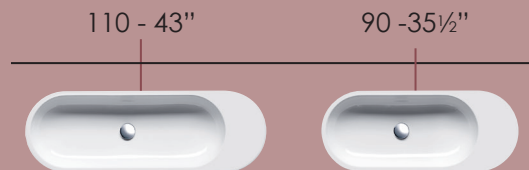

2 SFERA vessels