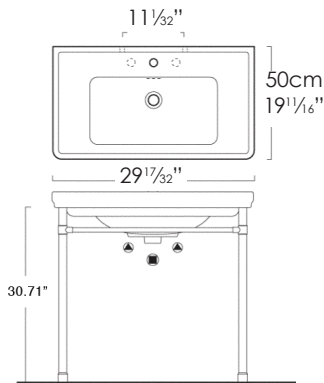

White
00

CANOVA ROYAL 75 WASHBASIN & FLOOR STRUCTURE

SPECIFICATIONS

Size: W29 1/32" x D19 1/16" x H9 1/16" Ship Wt: 50.11 lbs.
W75cm x D50cm x H23cm

Install washbasin on special metal structure. Must specify number of holes and hole position.

REQUIRED:

5ST75CV Floor Structure (shown at right) constructed of brass with chrome finish. Ship Wt: 17.65 lbs.
W25 63/64" x D17 21/64" x H30 45/64" W66cm x D44cm x H78cm

Model	Description
175CV	Washbasin
5ST75CV	Floor Structure, chrome