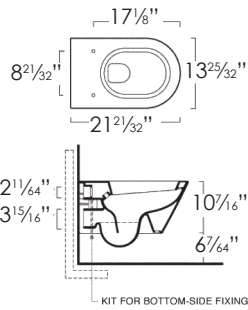

White 00   Black NE

ZERO 55 TOILET

SPECIFICATIONS

Size: W13^{25/32}" x L21^{21/32}" x H16^{17/32}"   Ship Wt: 42 lbs.
W35cm x L55cm x H42cm

Install wall-hung. 1-pc., less seat. 1.2 gpf (4.5 liters)

REQUIRED: Toilet seat (sold separately).

RECOMMENDED: Geberit In-Wall Carriers

Model	Description
1VS55	Wall-hung Toilet, less seat
5SC5TF	Soft-Close Toilet Seat