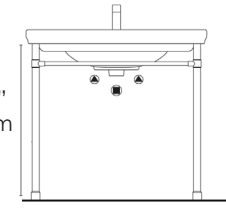

28^{15/16}"
73.5cm

37^{13/32}"
95cm