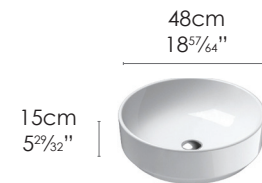

GREEN 60 WASHBASIN

SPECIFICATIONS

Size: W23 $\frac{3}{8}$ " x D14 $\frac{1}{4}$ " x H5 $\frac{29}{32}$ " Ship Wt: 30.87 lbs.
W60cm x D38cm x H15cm
Install sit-on. Without overflow. No faucet holes.

Model	Description
160AGR	Single Sink Washbasin

White
00

GREEN 50 WASHBASIN

SPECIFICATIONS

Size: W19 $\frac{1}{16}$ " x D14 $\frac{1}{4}$ " x H5 $\frac{29}{32}$ " Ship Wt: 26.46 lbs.
W50cm x D38cm x H15cm
Install sit-on. Without overflow. No faucet holes.

Model	Description
150AGR	Single Sink Washbasin

White
00

GREEN 48 WASHBASIN

SPECIFICATIONS

Size: Diameter 18 $\frac{57}{64}$ " x H5 $\frac{29}{32}$ " Ship Wt: 24.25 lbs.
D48cm x H15cm
Sit-on installation. Without overflow. No faucet holes.

Model	Description
148AGR	Single Sink Washbasin

White
00

GREEN 42 WASHBASIN

SPECIFICATIONS

Size: Diameter 16 $\frac{17}{32}$ " x H5 $\frac{29}{32}$ " Ship Wt: 19.8 lbs.
D42cm x H15cm
Sit-on installation. Without overflow. No faucet holes.

Model	Description
142AGR	Single Sink Washbasin

White
00