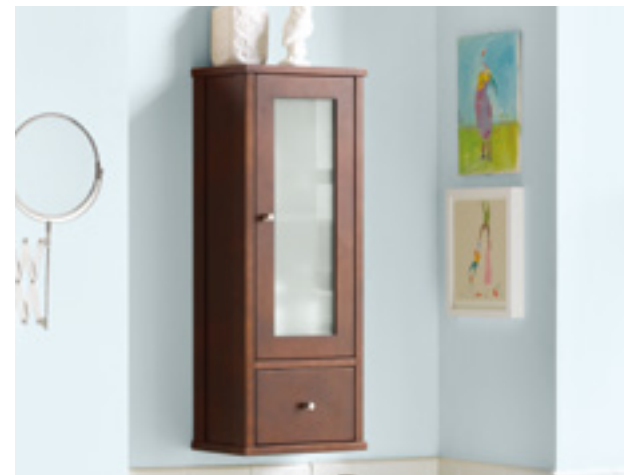

32" CLARK
Wall cabinet, Contemporary style

DIMENSIONS
W 12-3/16" (31cm) x D 7-7/8" (20cm) x H 31-1/2" (80cm)

AVAILABLE FINISHES
Black (B02) Light Bamboo (E71)
Dark Cherry (H01) - As Shown Oak Toscana (E82)
Glossy White (E23) Vintage Walnut (F07)

687032-Finish