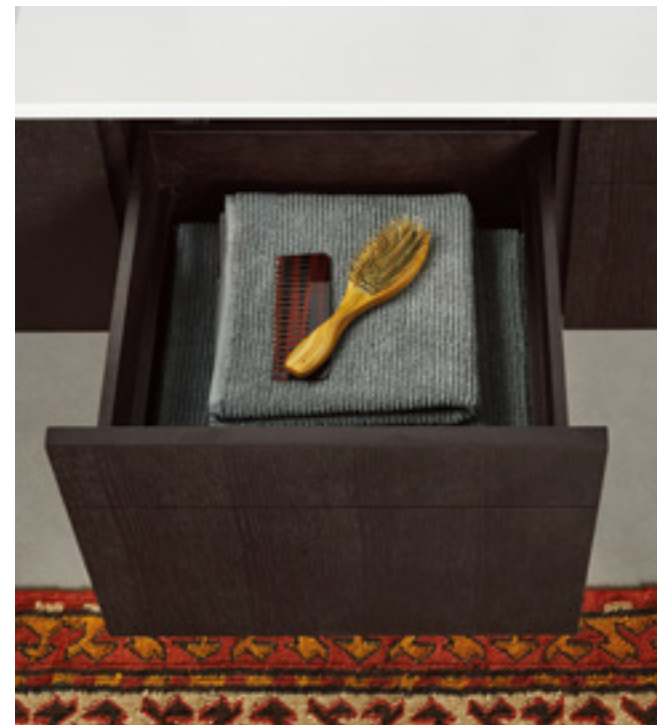

◀ 23" REBECCA in Oak Toscana

DIMENSIONS AS SHOWN
W 64-5/8" (164.1cm) x D 19-1/2" (49.5cm)
x H 14-9/16" (37cm)

COMPONENTS PICTURED
Cabinet (2): 010123-3-E82
Drawer Bridge: 632018-3-E82
TechStone™ Countertop: 365565-1D-Q01
Backsplash: 370165-Q01
Ceramic Sink (2): 200521-WH
Mirror (2): 600124-E82

A. 23" REBECCA in Oak Toscana

DIMENSIONS AS SHOWN
W 35-1/2" (90.2cm) x D 19-1/2" (49.5cm) x H 14-9/16" (37cm)

COMPONENTS PICTURED
Cabinet: 010123-3-E82
Drawer Bridge: 632012-3-E82
TechStone™ Countertop: 365535-8R-Q01
Backsplash: 370135-Q01
Ceramic Sink: 200521-WH