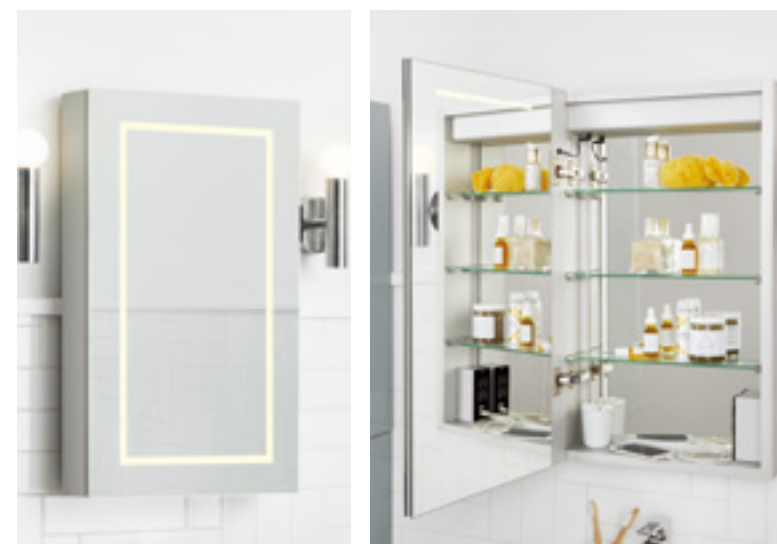

617223-Finish

DAMIEN
LED metal medicine cabinet,
Contemporary style

DIMENSIONS
W 19-11/16"(50cm) x D 4-12/16"(12cm) x H 27-9/16"(70cm)

AVAILABLE FINISH
Satin Aluminum (SA)

619020-SA

18" MARQUEE
LED metal medicine cabinet with built-in
electrical outlet, Contemporary style