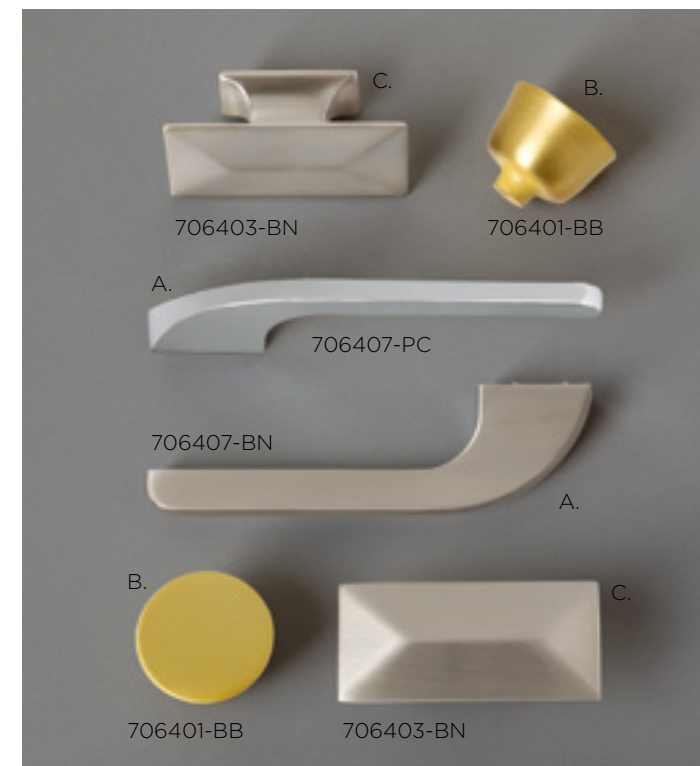

Cabinet: 059348-2-F20

Ceramic Sinktop: 212549-1D-WH

LED Mirrors (2): 600718-SA

Sink bridge: 528201-E71

◀ 48" ARAVO SOLUTIONS in Empire Gray

DIMENSIONS AS SHOWN

W 48-9/16" (123.3cm) x D 22-1/8" (56.2cm)
x H 35" (88.9cm)

COMPONENTS PICTURED

Cabinet: 059348-2-F20

Ceramic Sinktop: 212549-1D-WH

LED Mirrors (2): 600718-SA

Sink bridge: 528201-E71

Make-up tray: 527301-E71

Storage tray: 527401-E71

AVAILABLE KNOB OPTIONS

Faceted rectangle included. Other options sold separately. Knobs are compatible with all vanities.

A. TAPERED LEVER Knob

DIMENSIONS

W 4" (10.2cm) x D 9/16" (1.4cm) x H 1-1/4" (3.2cm)

706407-Finish

B. ROUND MINTED COIN Knob