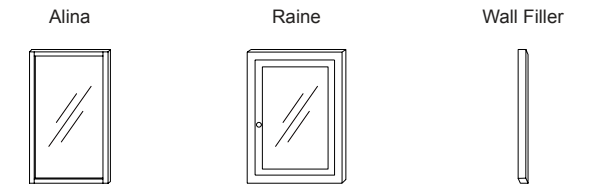

LASSEN

Available sizes: 24", 30 & 36"
Available finishes: Black (B02)
Hardware finish: Brushed Nickel (BN)

Soft-close and full-extension drawers with dovetail construction
Matching finish throughout the interior
Extend design with Optional 12" Drawer Bridge

Optional Drawer Organizer
Matching Mirror and Medicine Cabinet
Handles meet USA standards: 5" center to center

VANITY	DESCRIPTION	COLOR / FINISH	ITEM CODE	LIST PRICE

24" Lassen	24"(61cm) W x 21-7/8" (55.5cm) D x 34"(86.4cm) H	Black	090924-B02	$1,299.00
	3 drawers			

30" Lassen	30"(76.2cm) W x 21-7/8" (55.5cm) D x 34"(86.4cm) H	Black	090930-B02	$1,399.00
	3 drawers			

36" Lassen	36"(91.4cm) W x 21-7/8" (55.5cm) D x 34"(86.4cm) H	Black	090936-B02	$1,499.00
	3 drawers			

DRAWER BANK

12" Drawer Bridge - Frosted Glass Front	12"(30.5cm) W x 21-7/8"(55.5cm) D x 34"(86.4cm) H	Black	621812-B02	$899.00
	3 drawer Mounting hardware included			

DRAWER ORGANIZER

Drawer Organizer - Wood	37-3/4"(95.9cm) W x 9/16"(1.5cm) D x 1-15/16"(5cm) H	No Finish	527101-NF	$59.00
	Set of two, front and back of drawer Length can be cut to any size			

Drawer Organizer - Glass	14-1/8"(35.8cm)W x 3/16"(0.5cm) D x 2"(5.1cm) H	Clear Glass	527222-L7	$5.00
	Sold as single piece Fits cabinet and drawer bridge			

RECOMMENDED VANITY TOPS

CERAMIC SINKTOP (Standard)

Atrium Ceramic Sinktop (Page 101)
Kara™ Ceramic Sinktop (Ronbow Price Book Pg 46)

STONE TOP (Standard)

Stone Counter Top (Ronbow Price Book Pg 156)
TechStone™ Top (Ronbow Price Book Pg 159)
WideAppeal™ Top (Ronbow Price Book Pg 164)

RECOMMENDED ACCESSORIES

Mirror (Page 129)
Medicine Cabinet (Ronbow Price Book Pg 195)
Wall filler (Ronbow Price Book Pg 202)

Our products give you the ability to create unique design combinations.