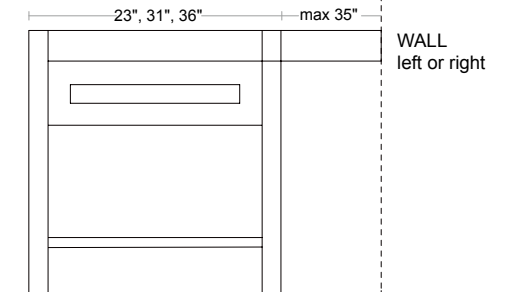

Bridge Panel