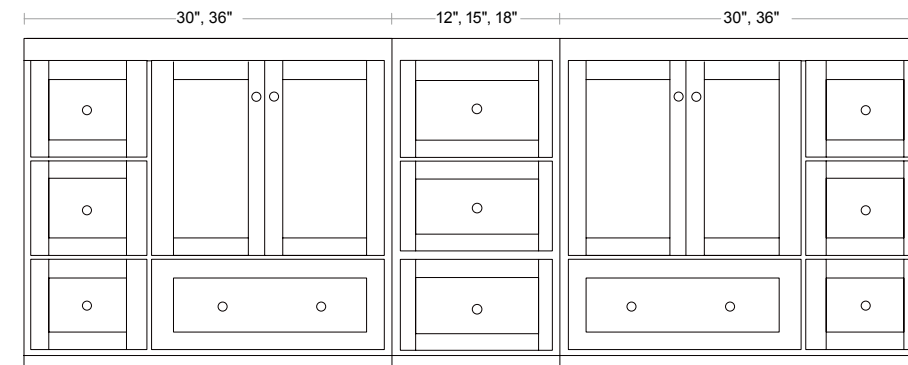

DRAWER ORGANIZER	DESCRIPTION	COLOR / FINISH	ITEM CODE	LIST PRICE
	Drawer Organizer - Wood 37-3/4"(95.9cm) W x 9/16"(1.5cm) D x 1-15/16"(5cm) H	No Finish	527101-NF	$59.00
	Set of two, front and back of drawer Length can be cut to any size	Clear Glass	527222-L7	$5.00
	Drawer Organizer - Glass 14-1/8"(35.8cm)W x 3/16"(0.5cm) D x 2"(5.1cm) H	Clear Glass	527222-L7	$5.00
	Sold as single piece Fits cabinets and drawer bridge			

RECOMMENDED VANITY TOPS

CERAMIC SINKTOP (Standard)
Ashland™ Ceramic Utility Sinktop (Ronbow Price Book Pg 44)
Atrium Ceramic Sinktop (Page 101)
Kara™ Ceramic Sinktop (Ronbow Price Book Pg 46)

Ashland™ ceramic utility sinktop fits 24" and 30" Shaker vanity

STONE TOP (Standard)
Stone Counter Top (Ronbow Price Book Pg 156)
TechStone™ Top (Ronbow Price Book Pg 159)
WideAppeal™ Top (Ronbow Price Book Pg 164)

RECOMMENDED ACCESSORIES
Mirror (Ronbow Price Book Pg 186)
Medicine Cabinet (Ronbow Price Book Pg 195)
Wall Cabinet (Ronbow Price Book Pg 183)
Wall filler (Ronbow Price Book Pg 202)

Our products give you the ability to create unique design combinations.

Click [HERE](#) for a selection of standard tops that fit our combinations. Custom tops available by request.

Drawer Bank