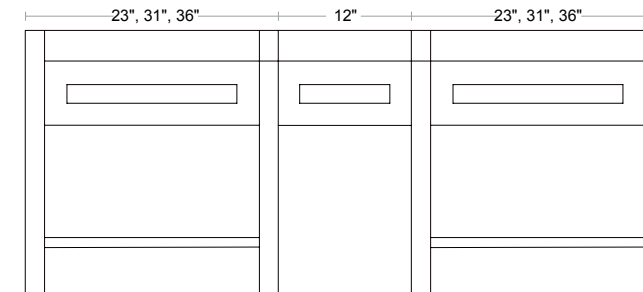

Our products give you the ability to create unique design combinations.

Click [HERE](#) for a selection of non-standard tops that fit our combinations. Custom tops available by request.

Drawer Bridge