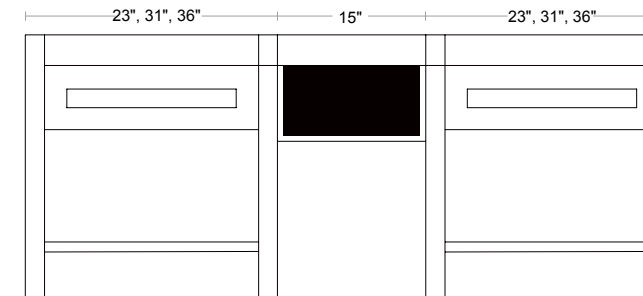

Shelf Bridge