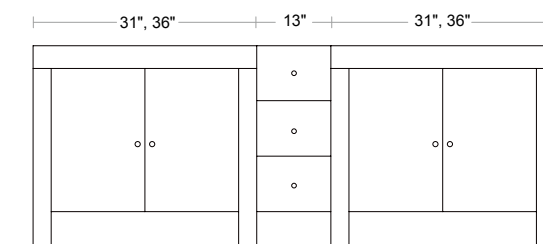

Our products give you the ability to create unique design combinations.

Click [HERE](#) for a selection of non-standard tops that fit our combinations. Custom tops available by request.

Drawer Bridge