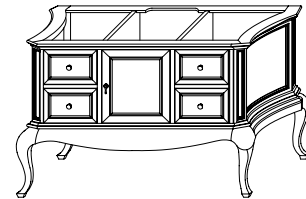

53" Chardonnay 55-1/4"(140.2cm) W x 24-5/8"(62.5cm) D x 33-7/16"(85cm) H 1 door 4 drawers Dimensions include additional width of cabriole legs	Colonial Cherry	071853-F11	$1,699.00

RECOMMENDED VANITY TOPS