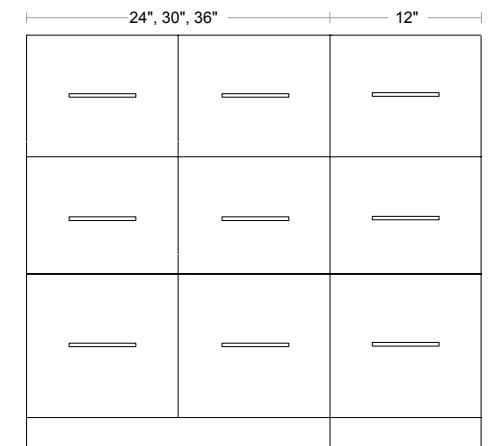

Drawer Bank