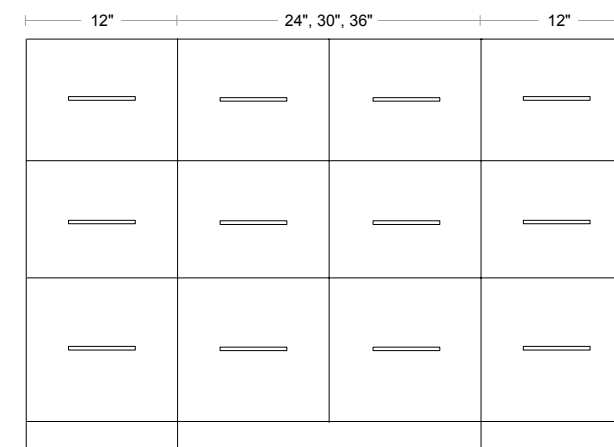

Drawer Bank