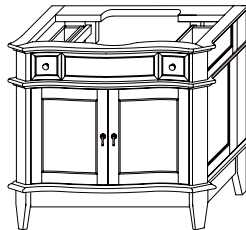

36" Solerno	36"(91.4cm) W x 21-7/8"(55.5cm) D x 33-1/2"(85cm) H	Café Walnut	068436-F13	$1,399.00
2 doors 2 drawers