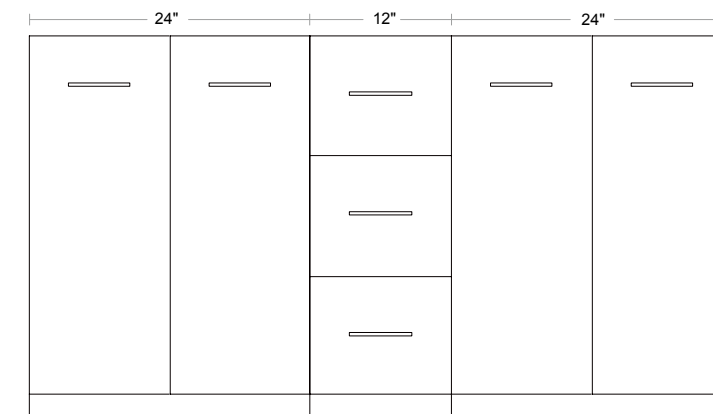

Our products give you the ability to create unique design combinations.

Click [HERE](#) for a selection of standard tops that fit our combinations. Custom tops available by request.

Drawer Bank

left or right side