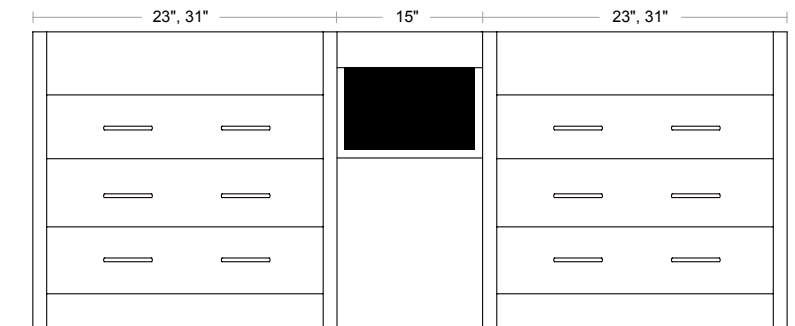

Shelf Bridge