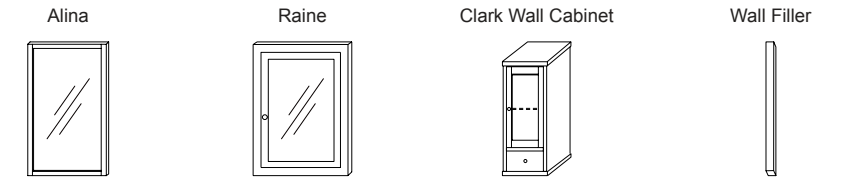

RECOMMENDED ACCESSORIES

Mirror (Page 129 & Ronbow Price Book Pg 186)
Medicine Cabinet (Ronbow Price Book Pg 195)
Wall Cabinet (Ronbow Price Book Pg 183)
Wall filler (Ronbow Price Book Pg 202)