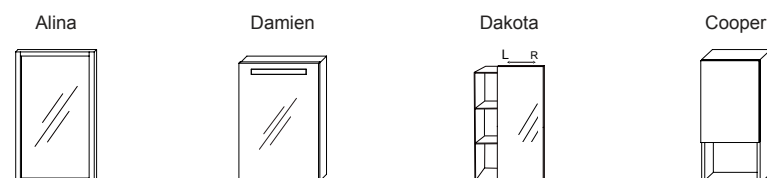

RECOMMENDED ACCESSORIES

Mirror (Ronbow Price Book Pg 186)  
Medicine Cabinet (Ronbow Price Book Pg 199)  
Wall Cabinet (Ronbow Price Book Pg 183)

WOOD FRAME MIRROR

<b>18" Alina Wood Frame Mirror</b> 17-3/4"(45cm) W x 1"(2.5cm) D x 31-1/2"(80cm) H Fully finished solid wood frame Surface mount installation Can be hung vertically or horizontally	Black	600118-B02	\$298.00
--	-------	------------	----------