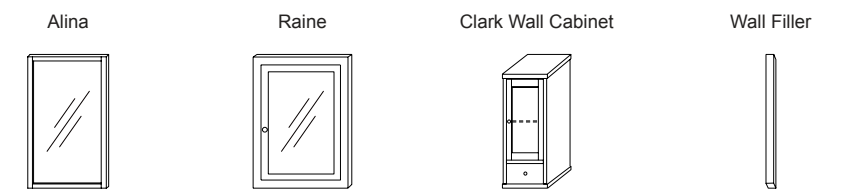

DEVON

Available sizes: 23", 31" & 36"
Available finishes: Vintage Walnut (F07)
Hardware finish: Antique Bronze

Soft-close frosted glass or wood doors
Matching finish throughout the interior
Extend design with optional Drawer Bridge and Bridge Panel

Optional Metal Feet in Brushed Nickel (BN) and Polished Chrome (PC)
Optional Drawer Organizer
Matching Mirror and Medicine Cabinet

VANITY	DESCRIPTION	COLOR / FINISH	ITEM CODE	LIST PRICE
	23" Devon - Frosted Glass Door 23-1/4"(59cm) W x 19-5/16"(49cm) D x 30"(76.2cm) H 1 door, 1 interior adjustable shelf Standard door opens from left to right Doors opening from right to left are available by request	Vintage Walnut	032523-1-F07	$899.00
	23" Devon - Wood Door 23-1/4"(59cm) W x 19-5/16"(49cm) D x 30"(76.2cm) H 1 door, 1 interior adjustable shelf Standard door opens from left to right Doors opening from right to left are available by request	Vintage Walnut	032523-3-F07	$899.00
 31" & 36"	31" Devon - Frosted Glass Doors 31-11/16"(80.5cm) W x 19-5/16"(49cm) D x 30"(76.2cm) H 2 doors, 1 interior adjustable shelf	Vintage Walnut	032531-1-F07	$999.00
	31" Devon - Wood Doors 31-11/16"(80.5cm) W x 19-5/16"(49cm) D x 30"(76.2cm) H 2 doors, 1 interior adjustable shelf	Vintage Walnut	032531-3-F07	$999.00
	36" Devon - Frosted Glass Doors 36"(91.5cm) W x 19-5/16"(49cm) D x 30"(76.2cm) H 2 doors, 1 interior adjustable shelf	Vintage Walnut	032536-1-F07	$1,099.00
	36" Devon - Wood Doors 36"(91.5cm) W x 19-5/16"(49cm) D x 30"(76.2cm) H 2 doors, 1 interior adjustable shelf	Vintage Walnut	032536-3-F07	$1,099.00

METAL FEET

	Metal Feet 3-1/8"(8cm) W x 3-1/8"(8cm) D x 1-15/16"(5cm) H Stainless steel, set of 4	Brushed Nickel	705006-BN	$149.00
		Polished Chrome	705006-PC	$149.00

DRAWER BRIDGE