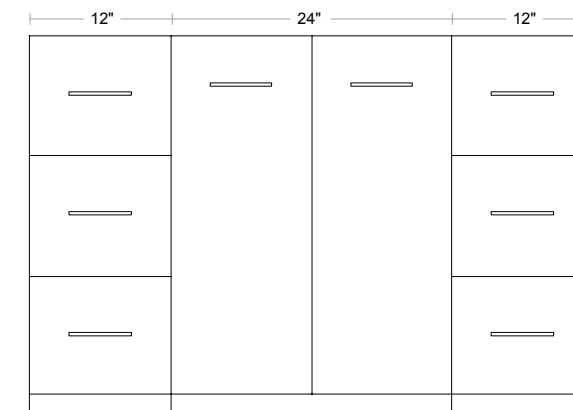

ARDEN

Available sizes: 24"
Available finishes: Black (B02) | Glossy White (E23)
Hardware finish: Brushed Nickel (BN)

Green eco-friendly Strawboard material
Soft-close doors
Soft-close and full-extension drawers with dovetail construction
Matching finish throughout the interior

Extend design with optional 12" Drawer Bank
Optional Drawer Organizer
Matching Mirror and Medicine Cabinet
Handles meet USA standards: 5" center to center

VANITY	DESCRIPTION	COLOR / FINISH	ITEM CODE	LIST PRICE
	23" Arden 24"(61cm) W x 21-7/8"(55.5cm) D x 34"(86.4cm) H 2 doors 1 hidden drawer	Black	091024-B02	$999.00

		Glossy White	091024-E23	$999.00

DRAWER BANK

	12" Drawer Bank 12"(30.5cm) W x 21-7/8"(55.5cm) D x 34"(86.4cm) H 3 drawer	Black	621812-B02	$899.00

		Glossy White	621812-E23	$899.00

DRAWER ORGANIZER

	Drawer Organizer - Wood 37-3/4"(95.9cm) W x 9/16"(1.5cm) D x 1-15/16"(5cm) H Set of two, front and back of drawer Length can be cut to any size	No Finish	527101-NF	$59.00

	Drawer Organizer - Glass 14-1/8"(35.8cm)W x 3/16"(0.5cm) D x 2"(5.1cm) H Sold as single piece Fits cabinets and drawer bank	Clear Glass	527222-L7	$5.00

RECOMMENDED VANITY TOPS

CERAMIC SINKTOP (Standard)

Ashland™ Ceramic Utility Sinktop (Ronbow Price Book Pg 44)
Atrium Ceramic Sinktop (Page 101)
Kara™ Ceramic Sinktop (Ronbow Price Book Pg 46)

Ashland™ ceramic utility sinktop fits 24" Arden vanity

STONE TOP (Standard)

Stone Counter Top (Ronbow Price Book Pg 156)
TechStone™ Top (Ronbow Price Book Pg 159)
WideAppeal™ Top (Ronbow Price Book Pg 164)

RECOMMENDED ACCESSORIES

Mirror (Page 129 & Ronbow Price Book Pg 186)
Medicine Cabinet (Ronbow Price Book Pg 195)
Wall filler (Ronbow Price Book Pg 202)

Our products give you the ability to create unique design combinations.