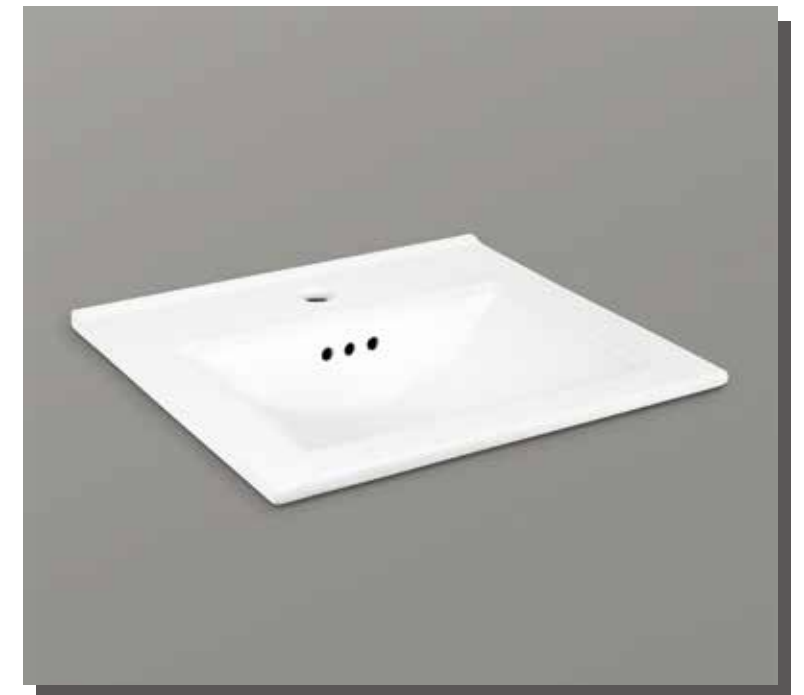

VERGE
White Rectangular Ceramic Sink

200475-1-WH (single faucet hole)

W 18-9/16" (47.2cm) x D 16-5/16" (41.5cm) x H 5-15/16" (15cm)

With overflow
2-15/16" (7.5cm) above counter
Unfinished backside
Also usable as sinktop
Counter cutout opening:
W 16-1/8" (41cm) x D 14-3/16" (36cm)