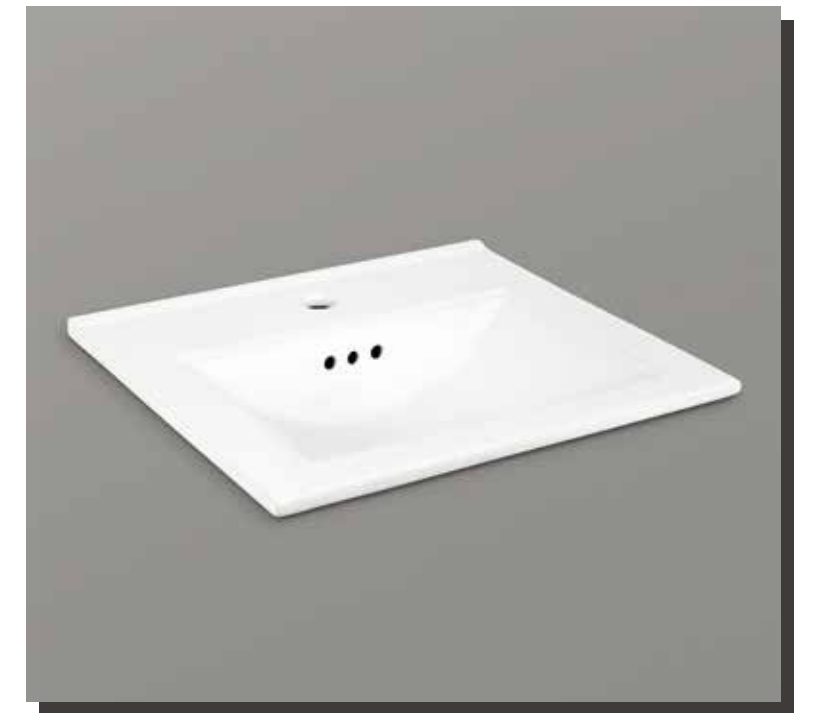

VERGE
White Rectangular Ceramic Sinktop

200475-1-WH (single faucet hole)
W 18-9/16" (47.2cm) x D 16-5/16" (41.5cm) x H 5-15/16" (15cm)
With overflow
2-15/16" (7.5cm) above counter
Unfinished backside
Counter cutout opening:
W 16-1/8" (41cm) x D 14-3/16" (36cm)
Also usable as drop-in