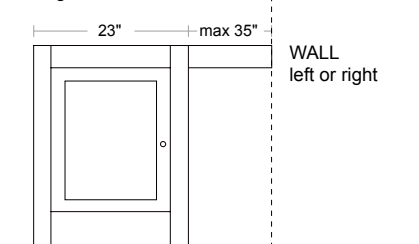

Click [HERE](#) for a selection of non-standard tops that fit our combinations. Custom tops available by request.

Drawer Bridge

Bridge Panel

**JUNO**

Available sizes: 24", 30", 36" & 48"  
 Available finishes: Dark Cherry (H01)  
 Hardware finish: Brushed Nickel (BN)