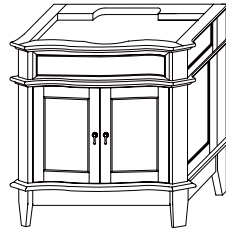

SOLERNO

Available sizes: 30", 36" & 48"
Available finishes: Café Walnut (F13)
Hardware finish: Antique Bronze

Soft-close wood doors
Soft-close and full-extension drawers with dovetail construction

Matching finish throughout the interior
Matching Mirror

VANITY	DESCRIPTION	COLOR / FINISH	ITEM CODE	LIST PRICE

30" Solerno	30"(76.2cm) W x 21-7/8"(55.5cm) D x 33-1/2"(85cm) H	Café Walnut	068430-F13	$1,119.00
2 doors