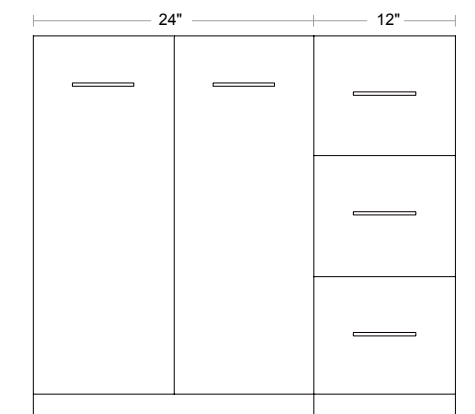

Our products give you the ability to create unique design combinations.

Click [HERE](#) for a selection of standard tops that fit our combinations. Custom tops available by request.

Drawer Bank

left or right side