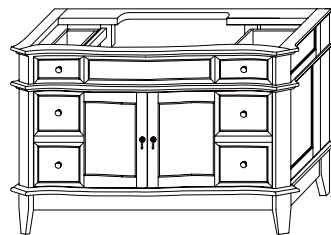

48" Solerno	48"(121.9cm) W x 21-7/8"(55.5cm) D x 33-1/2"(85cm) H	Café Walnut	068448-F13	$1,999.00
2 doors 2 small drawers 4 large drawers