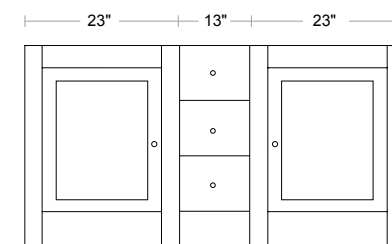

Our products give you the ability to create unique design combinations.

Click [HERE](#) for a selection of non-standard tops that fit our combinations. Custom tops available by request.

Drawer Bridge