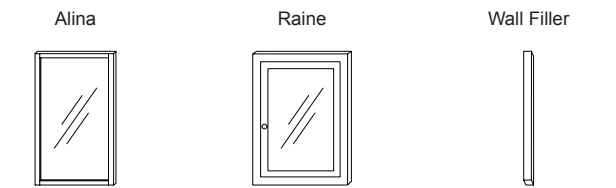

ARDEN

Available sizes: 24"
Available finishes: Black (B02) | Glossy White (E23)
Hardware finish: Brushed Nickel (BN)

Green eco-friendly Strawboard material
Soft-close doors
Soft-close and full-extension drawers with dovetail construction
Matching finish throughout the interior

Extend design with optional 12" Drawer Bank
Optional Drawer Organizer
Matching Mirror and Medicine Cabinet
Handles meet USA standards: 5" center to center

VANITY	DESCRIPTION	COLOR / FINISH	ITEM CODE	LIST PRICE
	23" Arden 24"(61cm) W x 21-7/8"(55.5cm) D x 34"(86.4cm) H 2 doors 1 hidden drawer	Black	091024-B02	$999.00

		Glossy White	091024-E23	$999.00

DRAWER BANK

	12" Drawer Bank 12"(30.5cm) W x 21-7/8"(55.5cm) D x 34"(86.4cm) H 3 drawer	Black	621812-B02	$899.00

		Glossy White	621812-E23	$899.00

DRAWER ORGANIZER

	Drawer Organizer - Wood 37-3/4"(95.9cm) W x 9/16"(1.5cm) D x 1-15/16"(5cm) H Set of two, front and back of drawer Length can be cut to any size	No Finish	527101-NF	$59.00

	Drawer Organizer - Glass 14-1/8"(35.8cm)W x 3/16"(0.5cm) D x 2"(5.1cm) H Sold as single piece Fits cabinets and drawer bank	Clear Glass	527222-L7	$5.00

RECOMMENDED VANITY TOPS

CERAMIC SINKTOP (Standard)

Ashland™ Ceramic Utility Sinktop (Ronbow Price Book Pg 44)
Atrium Ceramic Sinktop (Page 101)
Kara™ Ceramic Sinktop (Ronbow Price Book Pg 46)

Ashland™ ceramic utility sinktop fits 24" Arden vanity

STONE TOP (Standard)

Stone Counter Top (Ronbow Price Book Pg 156)
TechStone™ Top (Ronbow Price Book Pg 159)
WideAppeal™ Top (Ronbow Price Book Pg 164)

RECOMMENDED ACCESSORIES

Mirror (Page 129 & Ronbow Price Book Pg 186)
Medicine Cabinet (Ronbow Price Book Pg 195)
Wall filler (Ronbow Price Book Pg 202)

Our products give you the ability to create unique design combinations.