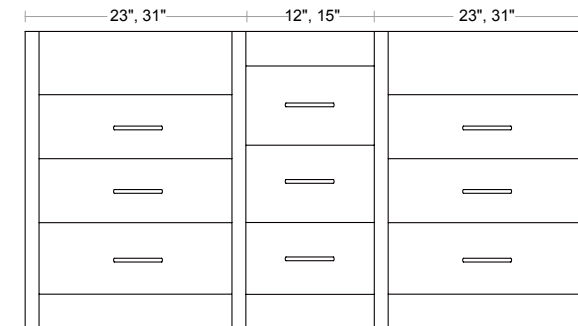

Our products give you the ability to create unique design combinations.

Click [HERE](#) for a selection of non-standard tops that fit our combinations. Custom tops available by request.

Drawer Bridge