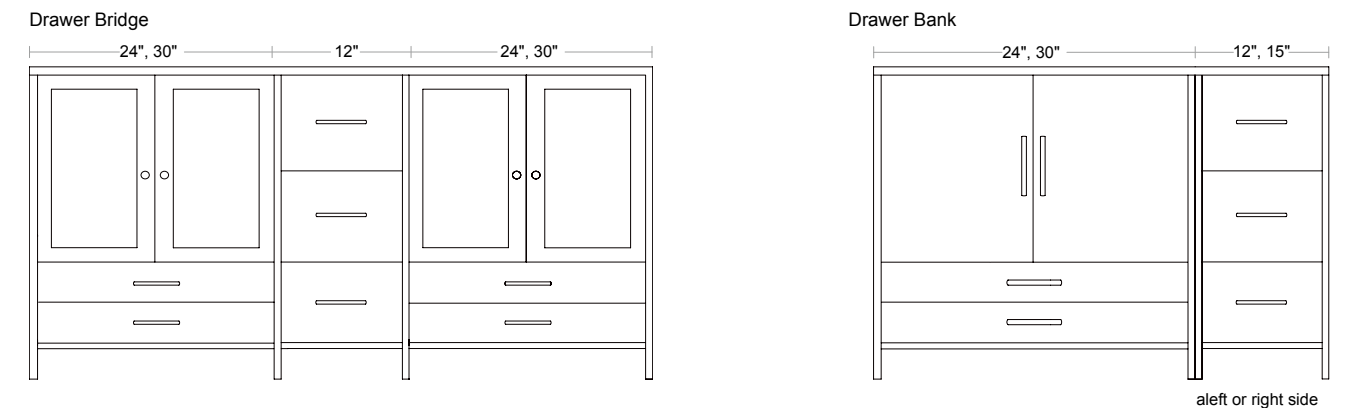

DRAWER ORGANIZER

	Drawer Organizer - Wood 37-3/4"(95.9cm) W x 9/16"(1.5cm) D x 1-15/16"(5cm) H Set of two, front and back of drawer Length can be cut to any size	No Finish	527101-NF	$59.00
	Drawer Organizer - Glass 14-1/8"(35.8cm) W x 3/16"(0.5cm) D x 2"(5.1cm) H Sold as single piece Fits large drawer, side drawers and drawer bank	Clear Glass	527222-L7	$5.00
	Drawer Organizer - Glass 13-3/4"(34.8cm) W x 3/16"(0.5cm) D x 2"(5.1cm) H Sold as single piece Fits drawer bridge	Clear Glass	527233-L7	$5.00

RECOMMENDED VANITY TOPS

CERAMIC SINKTOP (Standard)

Ashland™ Ceramic Utility Sinktop (Ronbow Price Book Pg44)
Atrium Ceramic Sinktop (Page 101)
Kara™ Ceramic Sinktop (Ronbow Price Book Pg46)

Ashland™ ceramic utility sinktop fits 24" and 30" Juno vanity

STONE TOP (Standard)

Stone Counter Top (Ronbow Price Book Pg156)
TechStone™ Top (Ronbow Price Book Pg159)
WideAppeal™ Top (Ronbow Price Book Pg164)

RECOMMENDED ACCESSORIES

Mirror (Ronbow Price Book Pg 186)	Alina	Raine	Clark Wall Cabinet	Baughman Linen Tower	Wall Filler
Medicine Cabinet (Ronbow Price Book Pg 195)					
Wall Cabinet (Ronbow Price Book Pg 183)					
Linen Tower (Ronbow Price Book Pg 179)					
Wall filler (Ronbow Price Book Pg 202)					

Our products give you the ability to create unique design combinations.

Click [HERE](#) for a selection of standard tops that fit our combinations. Custom tops available by request.