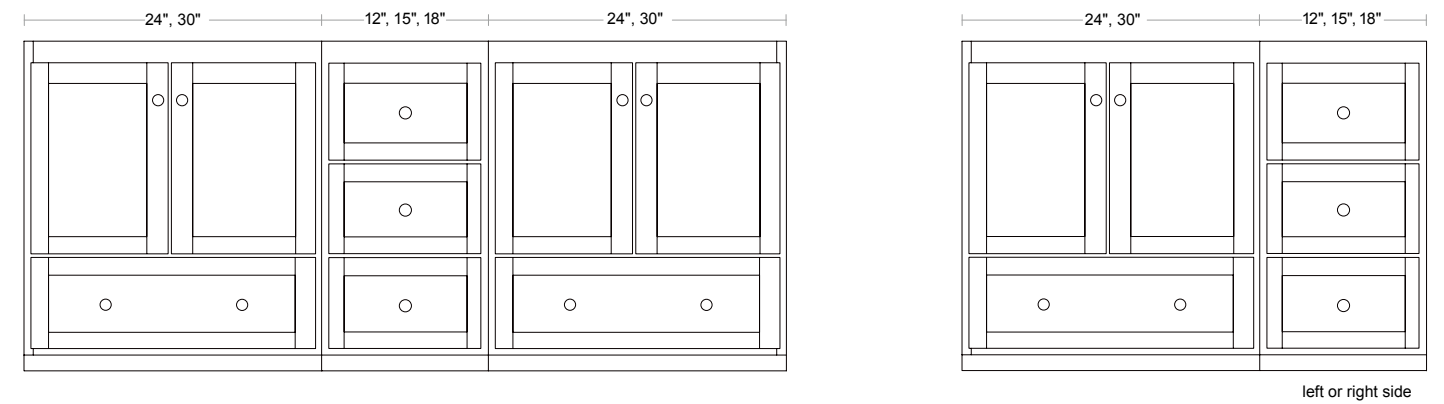

DRAWER ORGANIZER	DESCRIPTION	COLOR / FINISH	ITEM CODE	LIST PRICE
	Drawer Organizer - Wood 37-3/4"(95.9cm) W x 9/16"(1.5cm) D x 1-15/16"(5cm) H	No Finish	527101-NF	$59.00
	Set of two, front and back of drawer Length can be cut to any size	Clear Glass	527222-L7	$5.00
	Drawer Organizer - Glass 14-1/8"(35.8cm)W x 3/16"(0.5cm) D x 2"(5.1cm) H	Clear Glass	527222-L7	$5.00
	Sold as single piece Fits cabinets and drawer bridge			

RECOMMENDED VANITY TOPS

CERAMIC SINKTOP (Standard)
Ashland™ Ceramic Utility Sinktop (Ronbow Price Book Pg 44)
Atrium Ceramic Sinktop (Page 101)
Kara™ Ceramic Sinktop (Ronbow Price Book Pg 46)

Ashland™ ceramic utility sinktop fits 24" and 30" Shaker vanity

STONE TOP (Standard)
Stone Counter Top (Ronbow Price Book Pg 156)
TechStone™ Top (Ronbow Price Book Pg 159)
WideAppeal™ Top (Ronbow Price Book Pg 164)

RECOMMENDED ACCESSORIES
Mirror (Ronbow Price Book Pg 186)
Medicine Cabinet (Ronbow Price Book Pg 195)
Wall Cabinet (Ronbow Price Book Pg 183)
Wall filler (Ronbow Price Book Pg 202)

Our products give you the ability to create unique design combinations.

Click [HERE](#) for a selection of standard tops that fit our combinations. Custom tops available by request.

Drawer Bank