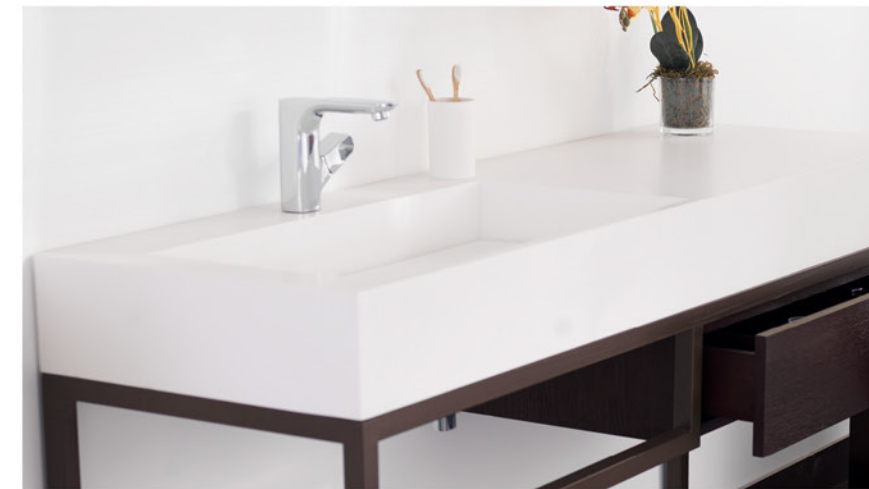

31"
E020731-8-CW (8" widespread)
W 31-1/2" (80cm) x D 19-5/8" (50cm) x H 15-3/4" (40cm)

47" (as shown)
E020747-8-CW (8" widespread)
W 47-1/4" (120cm) x D 19-5/8" (50cm) x H 15-3/4" (40cm)

MARCO
White Rectangular Trough Sinktop

No overflow
Includes matching drain cover
Works with drain 700204
Also usable as above counter or wall hung

31"
E052431-1-A01 (single faucet hole)
Matte white (A01) solid surface
W 31-1/2" (80cm) x D 19-5/8" (50cm) x H 7-1/8" (18cm)