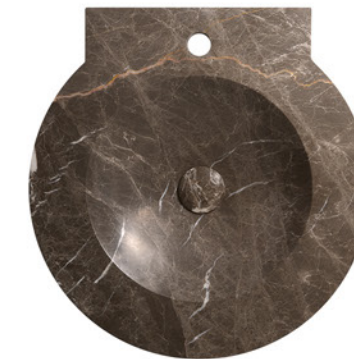

E082520-1-PY (single faucet hole)
Pietra Gray (PY) Marble