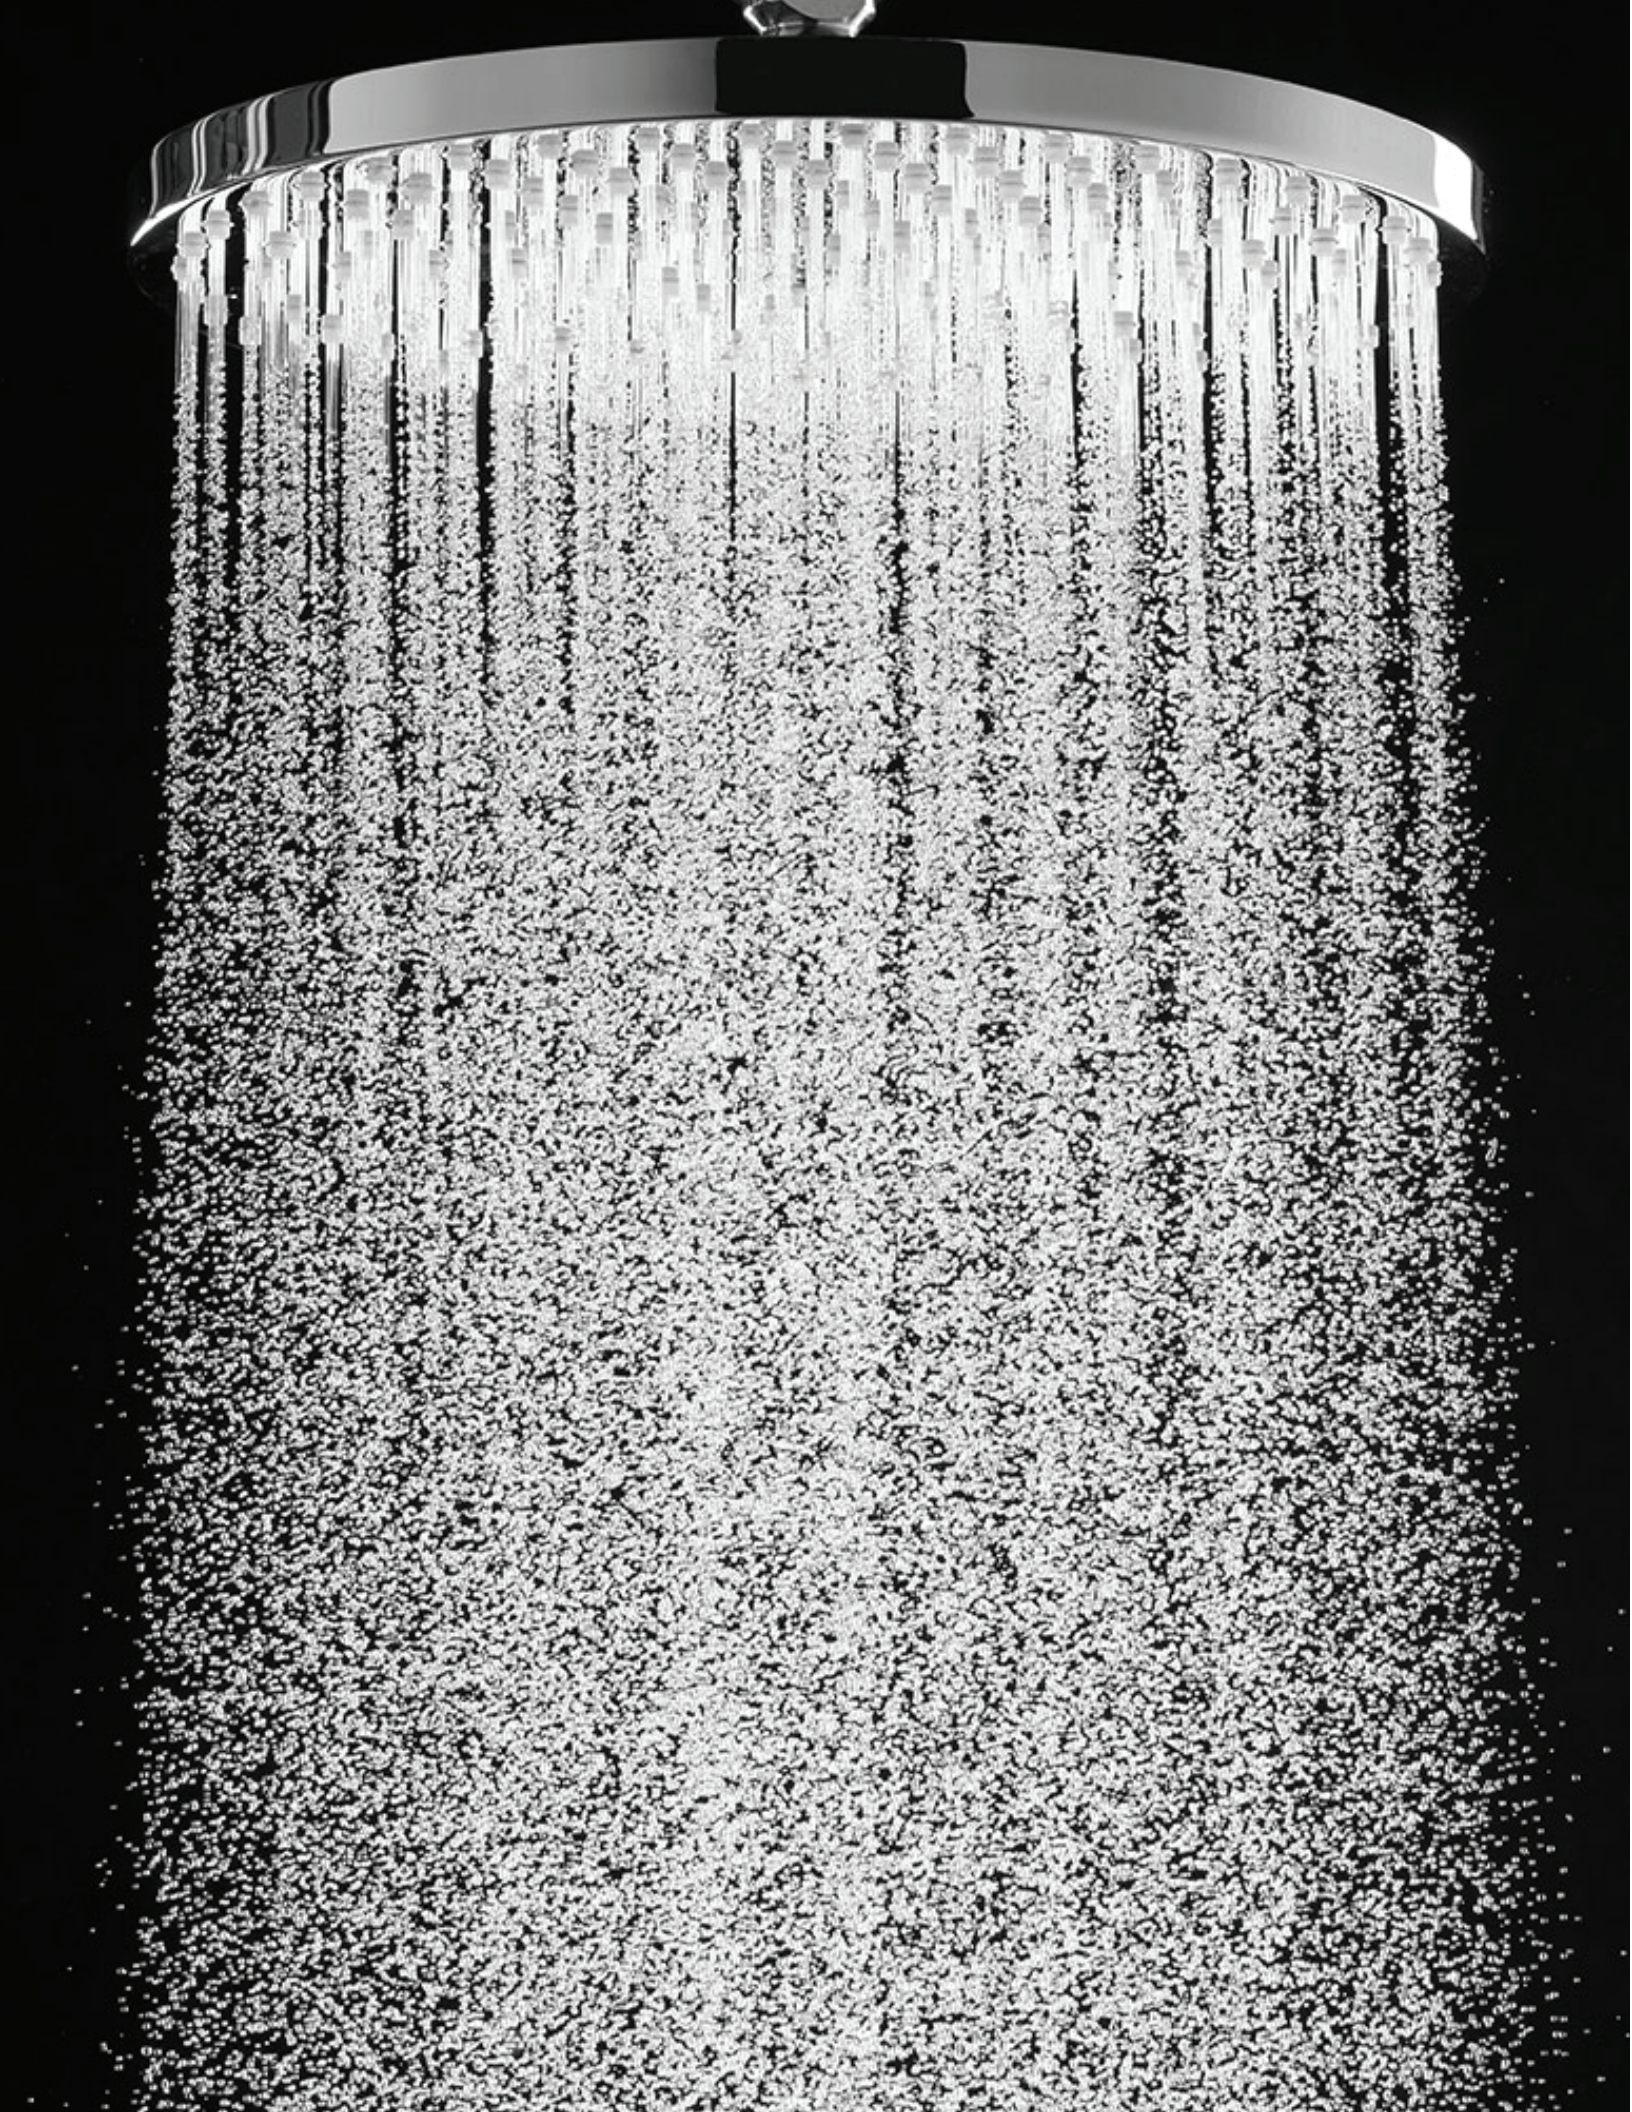

Inspired by nature. With warm and misty rain droplets in mind, our product specialists developed our newest spray mode, PowderRain. This innovation is featured in the newest range of Raindance products that will transform your showering experience, making it even more special, and indeed unique: **Showering you with micro-fine droplets, wrapping your skin in a cocoon of water.**

More Can Be Less.

More Quiet. Less Splashing. The fine spray of PowderRain will transform your bathroom into an oasis of relaxation, where you can truly indulge your senses.

Raindance S 240 1-Jet P Showerhead

- 180 no-clog spray channels
- Spray modes: PowderRain
- Fully-finished matching spray face

*Extension pipe for ceiling mount not included.

Raindance S 180 1-Jet P Showerhead

- 107 no-clog spray channels
- Spray modes: PowderRain
- Fully-finished matching spray face

*Showerarm not included.

Raindance Select S 120 3-Jet P Handshower

- 87 no-clog spray channels
- **Select** button for comfortable alternation of spray modes
- Spray Modes: PowderRain, Rain, WhirlAir
- Fully-finished matching spray face