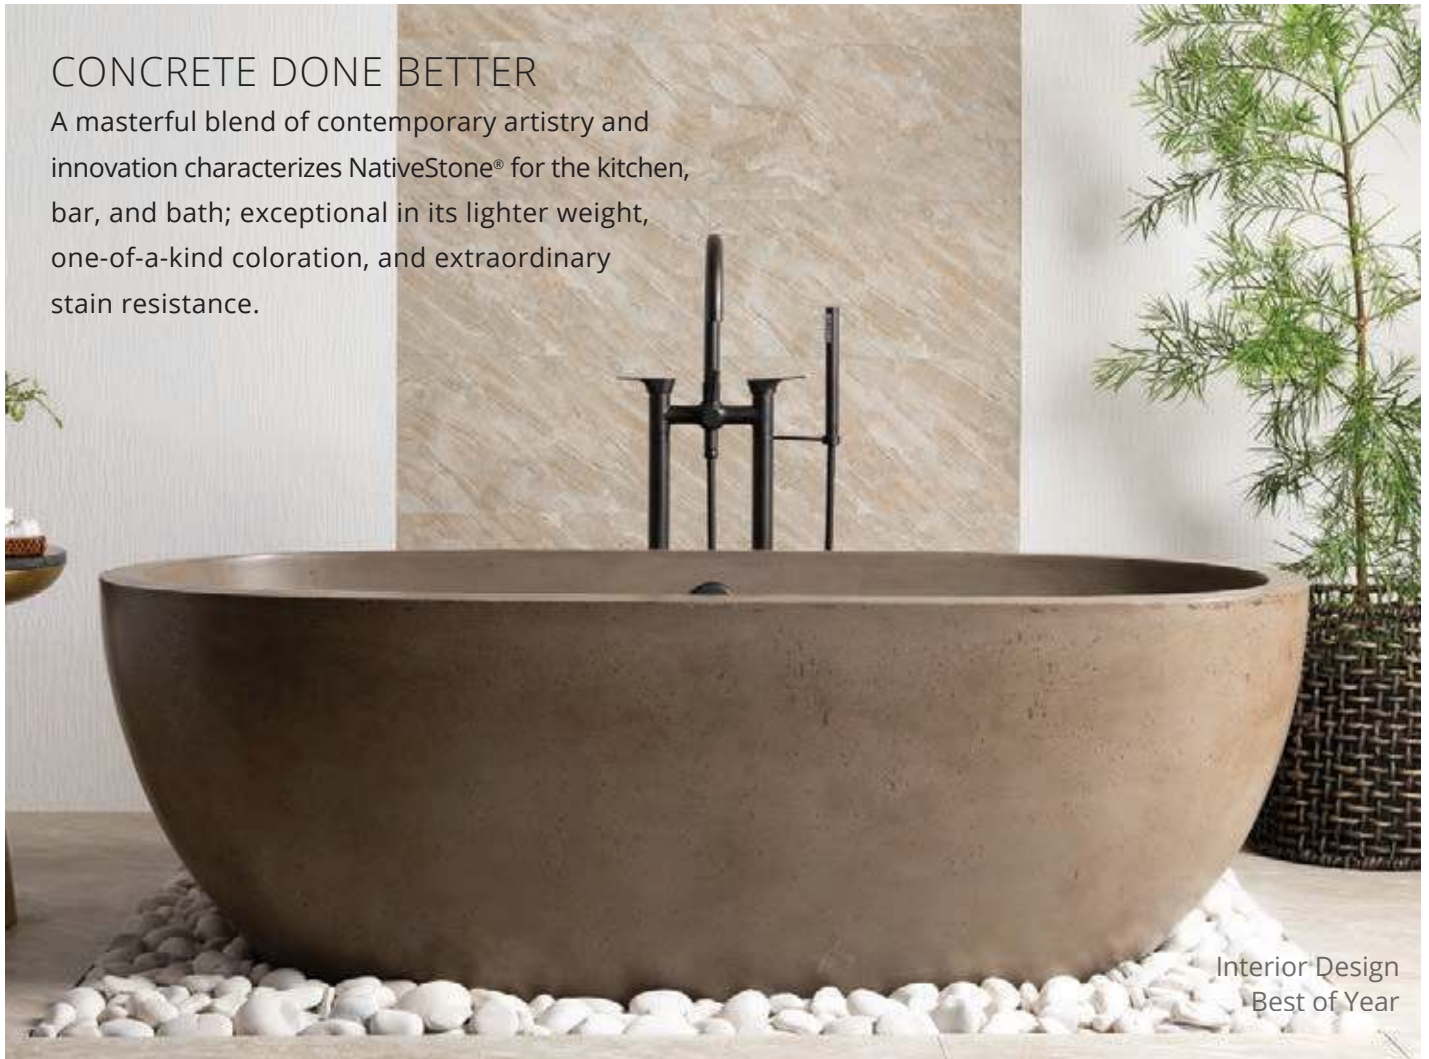

## CONCRETE DONE BETTER

A masterful blend of contemporary artistry and innovation characterizes NativeStone® for the kitchen, bar, and bath; exceptional in its lighter weight, one-of-a-kind coloration, and extraordinary stain resistance.