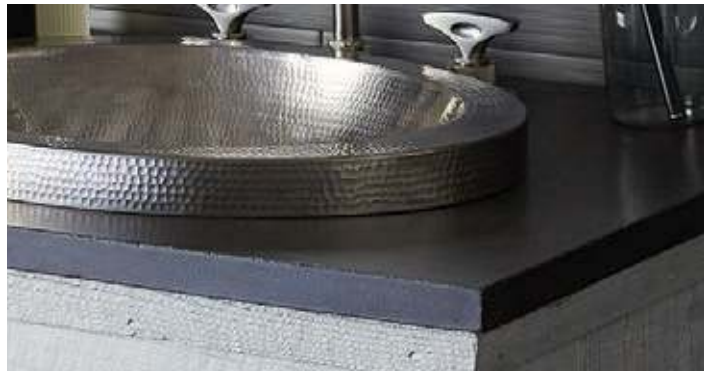

VANITY TOPS

Durable and versatile, Native Trails diverse selection of vanity tops features natural materials and timeless design.

Green
GOOD
DESIGN
AWARD

NATIVESTONE VANITY TOPS (30.5", 36.5" or 48.5") x 21.75" x 1.25"

SLATE