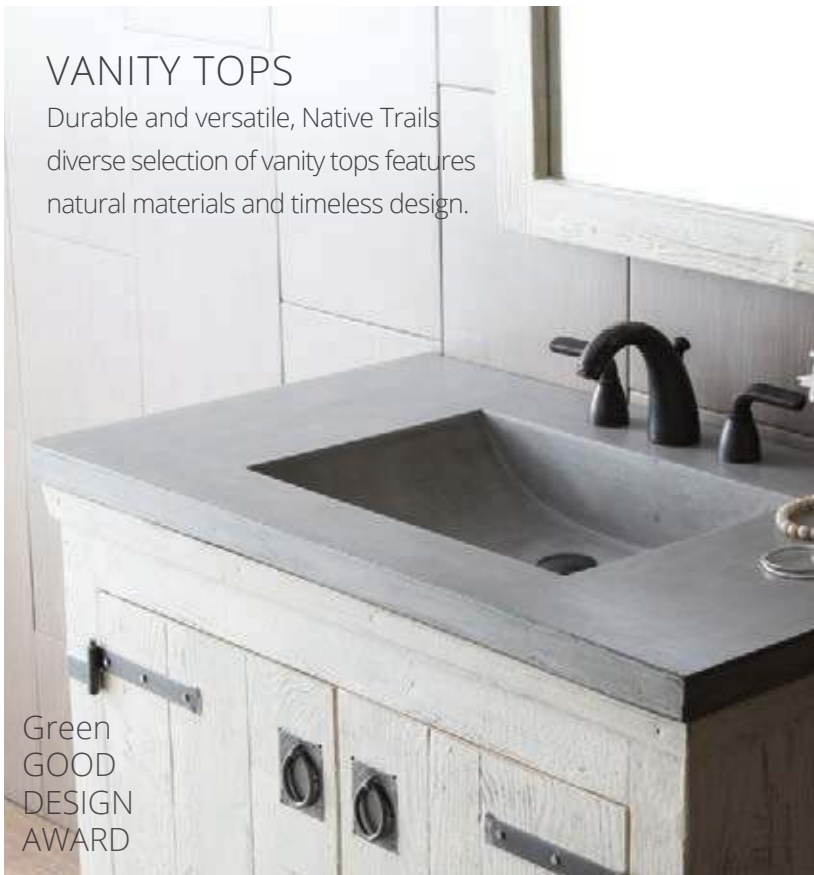

PALOMAR VANITY TOP (30.5", 36.5" or 48.5") x 21.75" x 1.5"
NativeStone® - Integral Basin 18" x 12.5" x 4.75"
ASH (*shown*) | SLATE | PEARL | EARTH

VANITY TOPS

Durable and versatile, Native Trails diverse selection of vanity tops features natural materials and timeless design.

Green
GOOD
DESIGN
AWARD