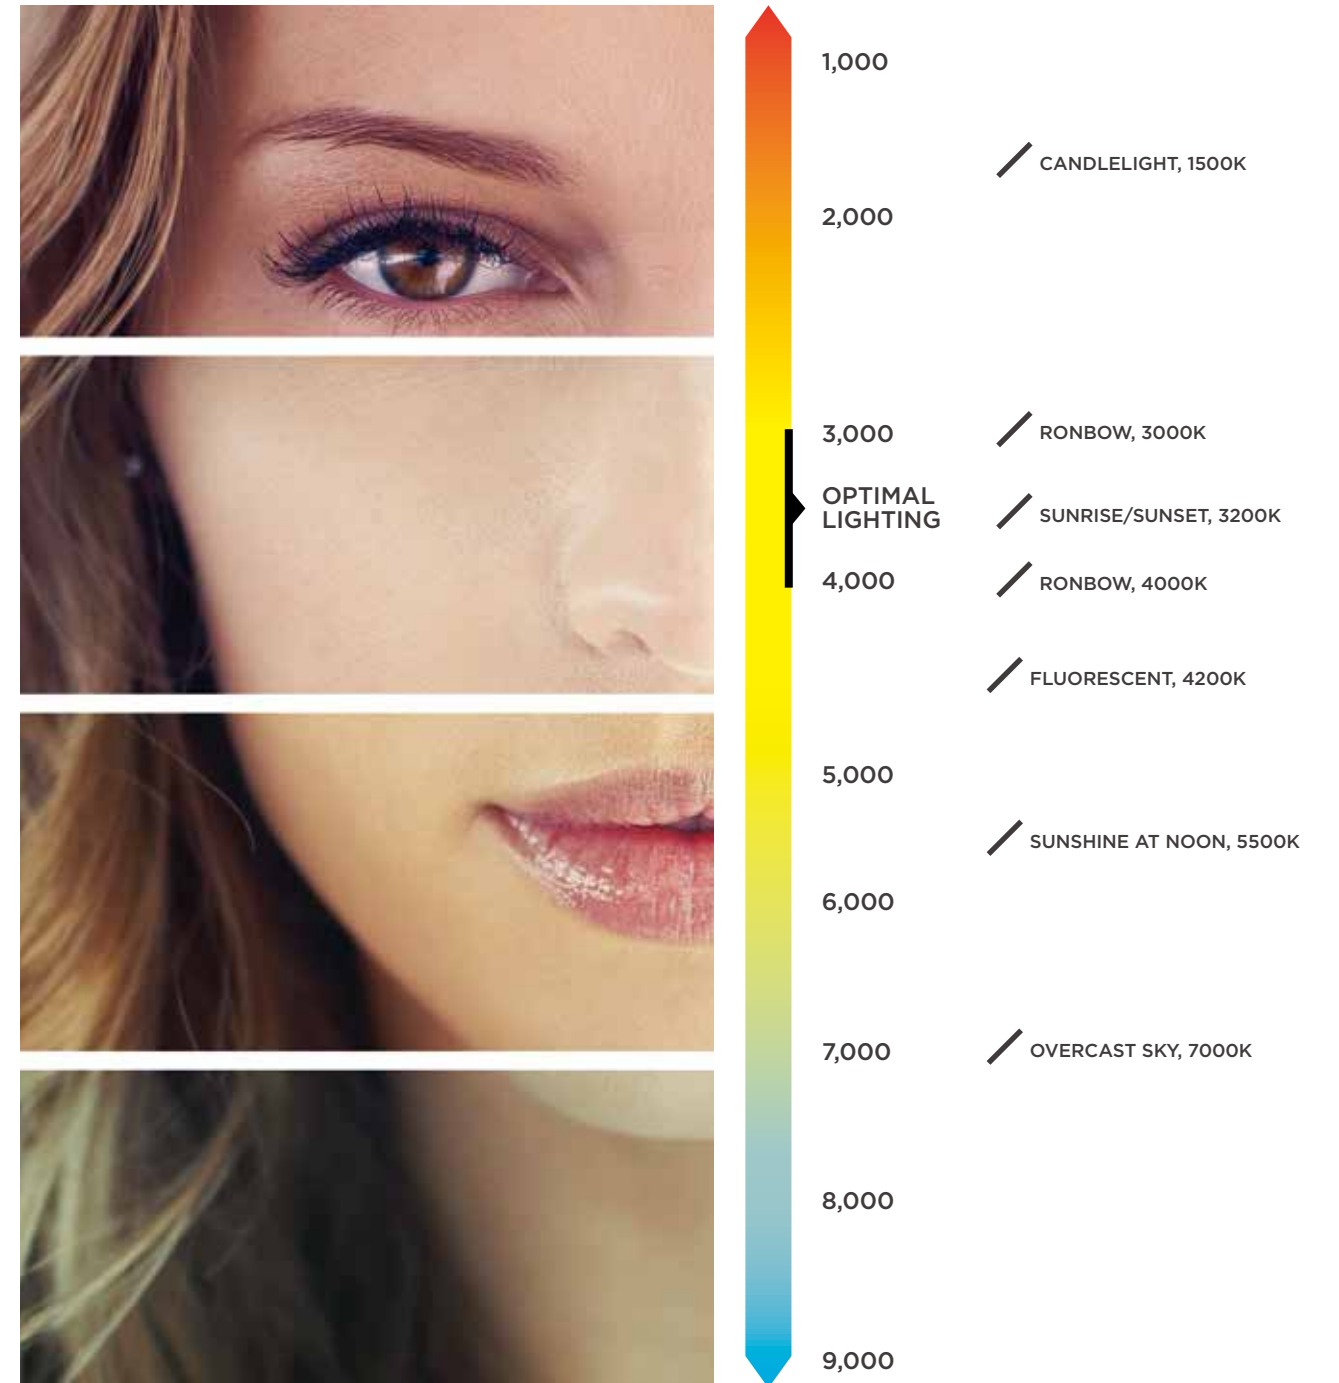

ADDITIONAL LIGHT SOURCE
All LED mirrors come equipped with an LED light strip, border, or backing in various sizes, providing clear and brilliant light to supplement daytime or nighttime atmospheres.

BUILT-IN DEFOGGER*
Resistant to fogging, our LED mirrors ensure clarity before and after showers.

*Not all LED mirrors/mirror medicine cabinets come with built-in defogger. Check product details for more information.

Look Your Best

We want you to rely on us to look your best – that’s why Ronbow’s LED mirrors all boast the ideal color temperatures of 3,000 and 4,000 Kelvins.

The Kelvin scale classifies light coloration on a spectrum from deep, warm red to cool, brilliant blue. Our LED mirrors inhabit the perfect equilibrium with offerings of 3,000 or 4,000 Kelvins, a range that strikes a balance between the traditional glow of an incandescent bulb and the soft warmth of a sunset. Even Leonardo da Vinci himself taught his students that the soft lighting of the sun late in the day provided the optimal conditions in which to paint portraits of his models. Nothing has changed since then, and our LED mirrors emulate the same natural lighting to ensure your daily routine is spot on. Start your day with Ronbow’s LED mirrors and know that you’ll always look sharp.