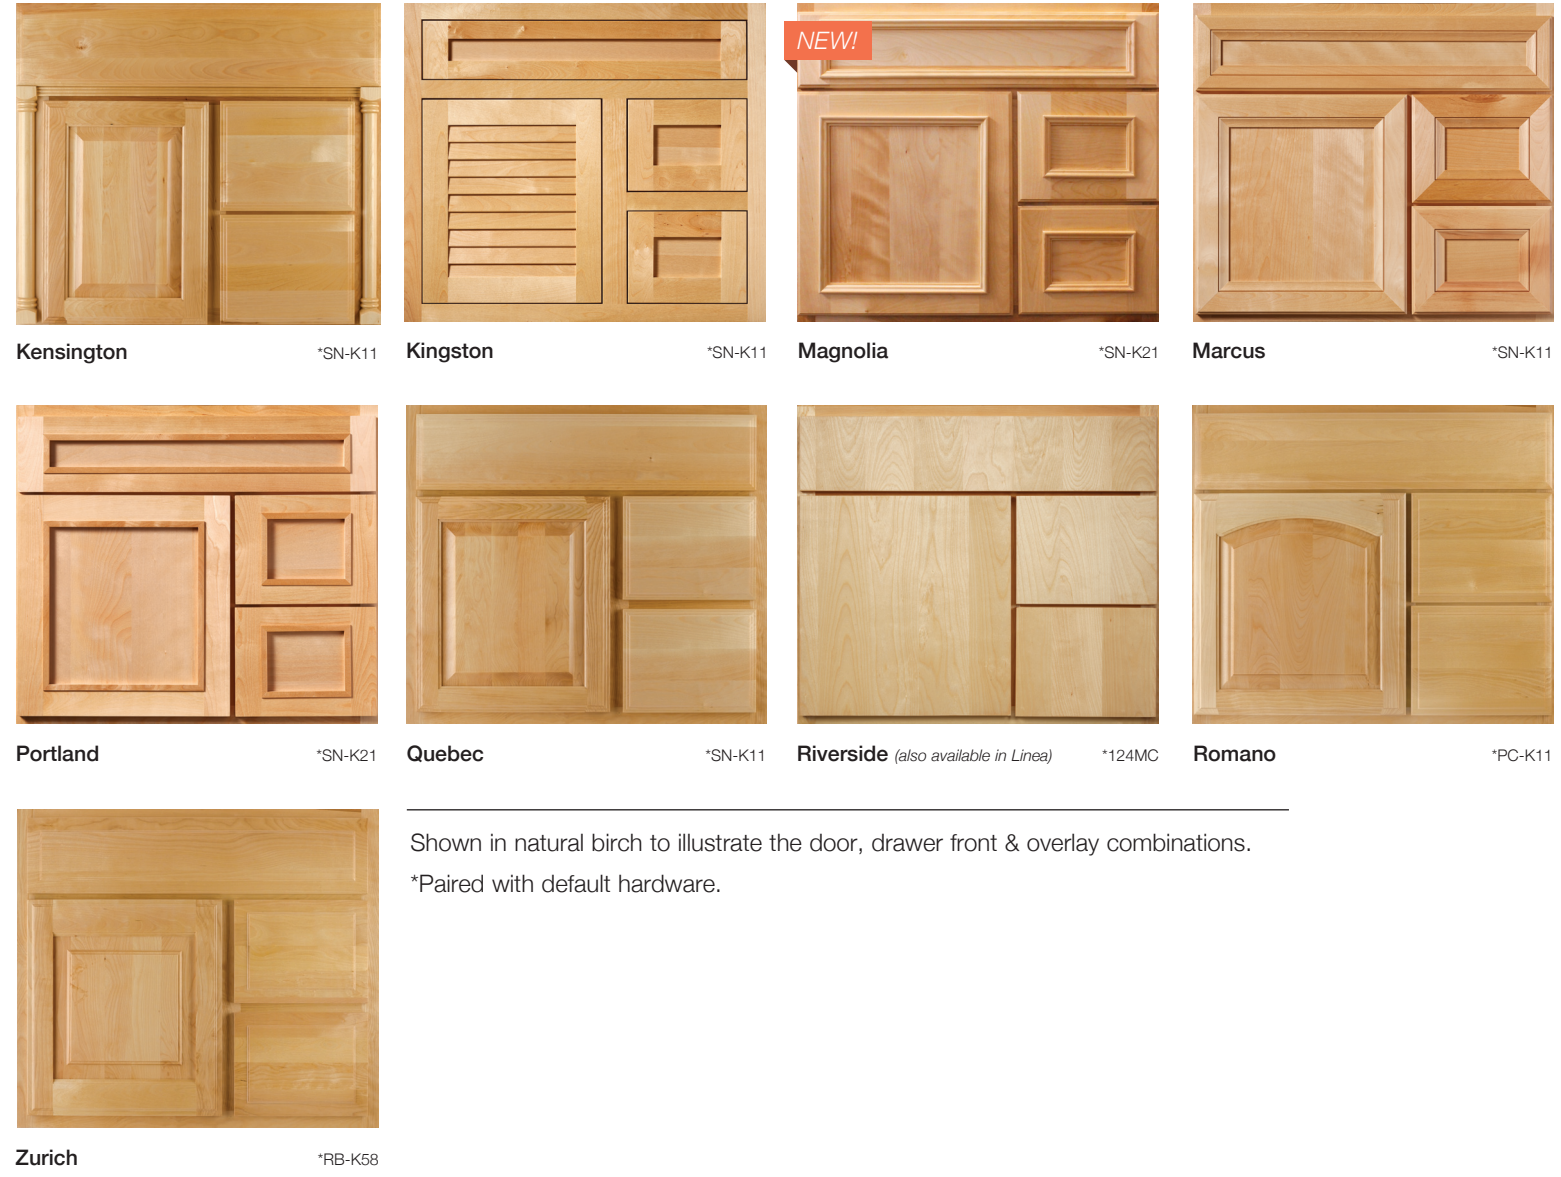

classic styles