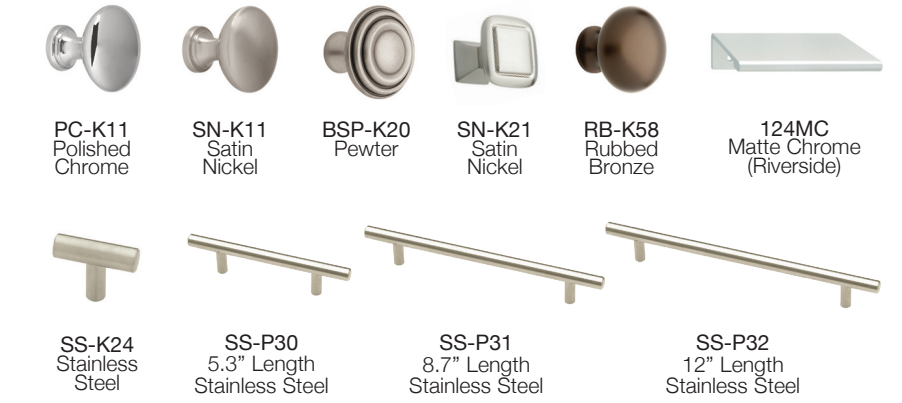

hardware/legs/globes

HARDWARE