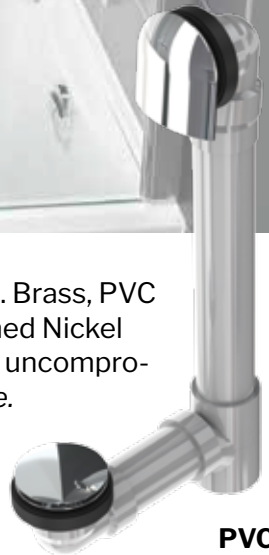

SlideOn™ Drain

Introducing SlideOn™, a patented bath waste and overflow with a screwless Face Plate. Brass, PVC and ABS construct available. 4 finishes to choose from: Chrome, Brushed Nickel, Polished Nickel and Oil Rubbed Bronze. The patented screwless design achieves a minimalist look with uncompromising beauty and functionality. *Beautifully designed. Easy to install. Completely unique.*

ABS/PVC Model Features

- SlideOn™ Face Plate
- Spin-on Toe Plate
- Overflow Angle Adaptor Fitting
- Coarse Thread Strainer
- Toe touch activated drain

Brass Model Features

- SlideOn™ Face Plate
- Spin-on Toe Plate
- Corrugated adjustable Overflow Tube
- Coarse Thread Strainer
- Toe touch activated drain

Certified

Complete your purchase of the MOTIF tub with the Patented SlideOn™ Drain to achieve a modern and clean design