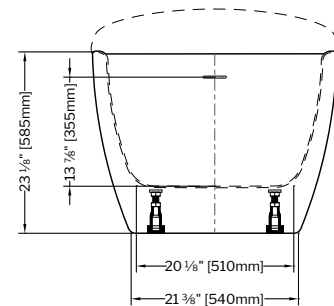

VERISMO petite

59" L x 31 1/2" W x 28 3/4" H • Capacity: 56 US gal
1495mm L x 800mm W x 725mm H • Capacity: 213 L

MODEL	PRICE	TUB COLOR
BZVE5931-18	$2,596	White

NEW Tub includes white toe touch drain cover

Chrome drain cover (optional)	TUBDRAINCOVER-11	$22
Brushed Nickel drain cover (optional)	TUBDRAINCOVER-25	$26
Matte Black drain cover (optional)	TUBDRAINCOVER-33	$33

CLEAN SLOTTED OVERFLOW