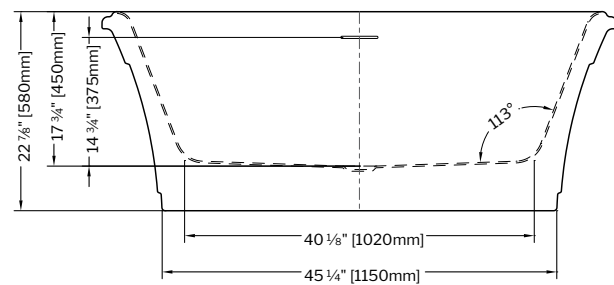

MADRIGAL petite

59" L x 31 1/2" W x 23" H • Capacity: 55 US gal
1500mm L x 800mm W x 580mm H • Capacity: 210 L

MODEL	PRICE	TUB COLOR
BZMA5931-18	$2,532	White

NEW Tub includes white toe touch drain cover

Chrome drain cover (optional)	TUBDRAINCOVER-11	$22
Brushed Nickel drain cover (optional)	TUBDRAINCOVER-25	$26
Matte Black drain cover (optional)	TUBDRAINCOVER-33	$33