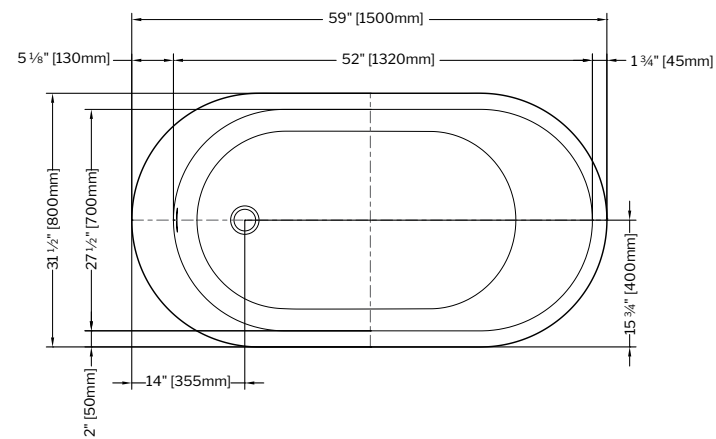

CONCERTO petite

59" L x 31 1/2" W x 30 3/4" H • Capacity: 54 US gal
1500mm L x 800mm W x 775mm H • Capacity: 203 L

MODEL	PRICE	TUB COLOR
BZC05931-18	$2,539	White

NEW Tub includes white toe touch drain cover

Chrome drain cover (optional)	TUBDRAINCOVER-11	$22
Brushed Nickel drain cover (optional)	TUBDRAINCOVER-25	$26
Matte Black drain cover (optional)	TUBDRAINCOVER-33	$33