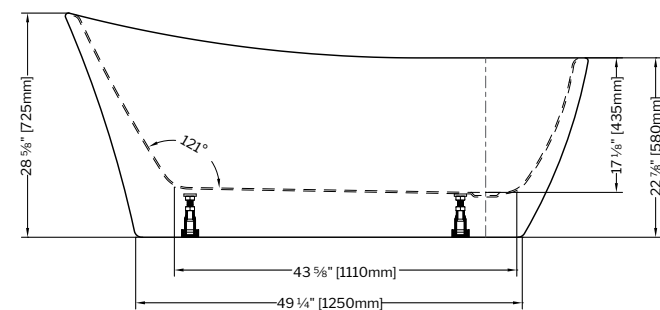

VERISMO grande

66 ¾" L x 31 ½" W x 28 ¾" H • Capacity: 64 US gal
1695mm L x 800mm W x 725mm H • Capacity: 241 L

MODEL	PRICE	TUB COLOR
BZVE6731-18	$2,658	White

NEW Tub includes white toe touch drain cover

Chrome drain cover (optional)	TUBDRAINCOVER-11	$22
Brushed Nickel drain cover (optional)	TUBDRAINCOVER-25	$26
Matte Black drain cover (optional)	TUBDRAINCOVER-33	$33