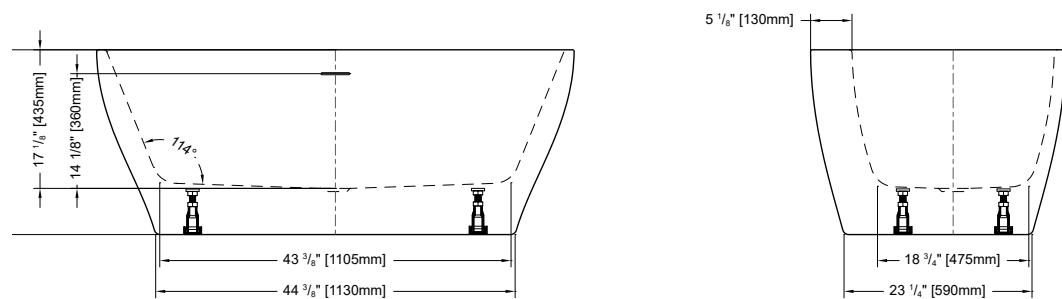

WALTZ petite

59" L x 31 1/2" W x 23" H • Capacity: 58 US gal
1500mm L x 800mm W x 580mm H • Capacity: 220 L

MODEL	PRICE	TUB COLOR
BZWA5931-18	$2,467	White

NEW Tub includes white toe touch drain cover

Chrome drain cover (optional)	TUBDRAINCOVER-11	$22
Brushed Nickel drain cover (optional)	TUBDRAINCOVER-25	$26
Matte Black drain cover (optional)	TUBDRAINCOVER-33	$33