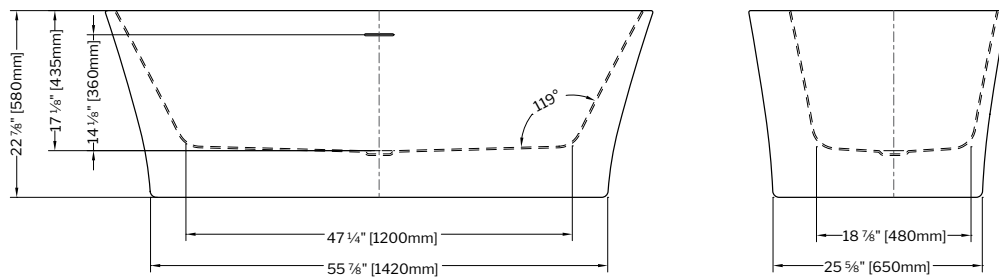

LIBRETTO grande

67" L x 31 1/2" W x 23" H • Capacity: 62 US gal
1700mm L x 800mm W x 580mm H • Capacity: 235 L

MODEL	PRICE	TUB COLOR
BZLI6731-18	$2,631	White

NEW Tub includes white toe touch drain cover

Chrome drain cover (optional)	TUBDRAINCOVER-11	$22
Brushed Nickel drain cover (optional)	TUBDRAINCOVER-25	$26
Matte Black drain cover (optional)	TUBDRAINCOVER-33	$33