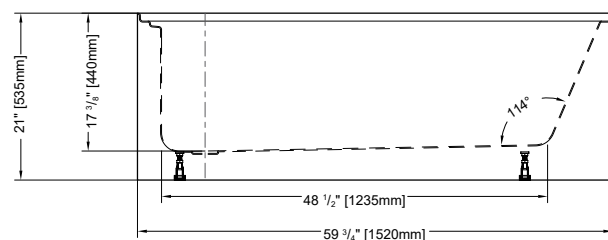

MOTIF

60" L x 30" W x 21" H • Capacity: 62 US gal
1520mm L x 762mm W x 535mm H • Capacity: 235 L

MODEL	PRICE	TUB COLOR
BZM06030R-18	$1,571	White
BZM06030L-18	$1,571	White

Drain and overflow not included. See SlideOn™ drain option on page 38.

60" L x 32" W x 21" H • Capacity: 69 US gal
1520mm L x 813mm W x 535mm H • Capacity: 261 L

MODEL	PRICE	TUB COLOR
BZM06032R-18	$1,577	White
BZM06032L-18	$1,577	White

Drain and overflow not included. See SlideOn™ drain option on page 38.