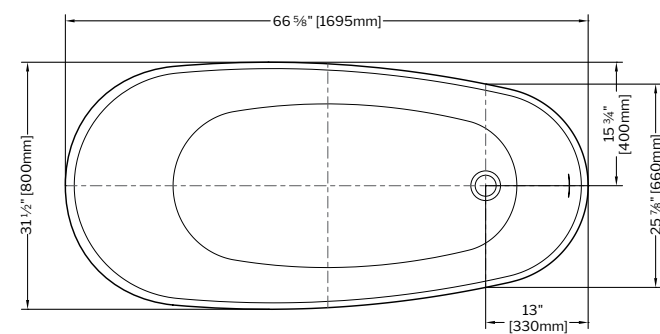

VERISMO grande

66 ¾" L x 31 ½" W x 28 ¾" H • Capacity: 64 US gal
1695mm L x 800mm W x 725mm H • Capacity: 241 L

MODEL	PRICE	TUB COLOR
BZVE6731-18	$2,658	White

NEW Tub includes white toe touch drain cover

Chrome drain cover (optional)	TUBDRAINCOVER-11	$22
Brushed Nickel drain cover (optional)	TUBDRAINCOVER-25	$26
Matte Black drain cover (optional)	TUBDRAINCOVER-33	$33