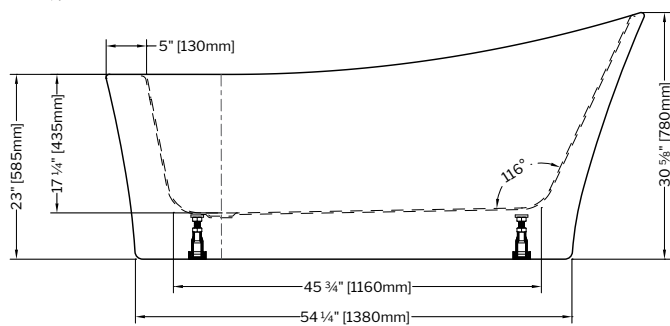

CONCERTO grande

67" L x 31 1/2" W x 30 3/4" H • Capacity: 63 US gal
1700mm L x 800mm W x 780mm H • Capacity: 240 L

MODEL	PRICE	TUB COLOR
BZC06731-18	$2,602	White

NEW Tub includes white toe touch drain cover

Chrome drain cover (optional)	TUBDRAINCOVER-11	$22
Brushed Nickel drain cover (optional)	TUBDRAINCOVER-25	$26
Matte Black drain cover (optional)	TUBDRAINCOVER-33	$33