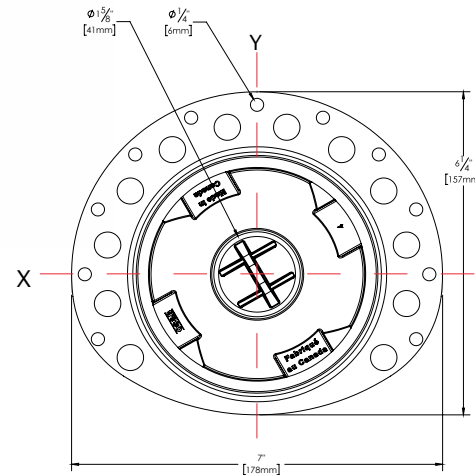

NEW and IMPROVED

RapidConnect®

Freestanding tub installation made easy

Drain

RapidConnect®

Freestanding tub installation made easy

Drain

Asymmetrical Design
Makes installation easier.

Deck Plate
18 gauge epoxy coated metal deck flange.

Snap-off Test Cap
Keeps debris out during construction.
Snap off after testing. Will not fall in drain.

Mortar/Concrete Setting Holes
Fixes flange to substrate.

Screw Holes
Fixes flange to sub floor
(Screws not included).

Choice of Base Materials
ABS, PVC, Cast Iron.

SEE OUR
RAPIDCONNECT®
DRAIN VIDEO ON
FLEURCO.COM

Includes

- Chrome on brass flanged tube with lock nut and poly washer
- **RapidConnect®** Drain assembly
- 2" x 1½" ABS or PVC reducing bushing
- Cutting template

Installation

- Use 5" hole saw to cut sub floor (not included)
- Cutting template included
- Secure deck flange with 6 screws (not included)
- Do not cut the brass tailpiece as this may cause a leak
- Simply slip brass tail into the **RapidConnect®** and your water tight installation is complete

Features

- Newly redesigned asymmetrical 18 gauge epoxy coated metal deck flange - makes installation in tight spaces easier
- Built-in snap-off test cap - allows for water/air/smoke testing
- Freestanding tub rough-in (install before tile installation) - access below fixture not required
- Low profile design - allows for installation in 8" joist space or greater

ABS model: **DRAINRC-T-ABS $299**
PVC model: **DRAINRC-T-PVC $299**
CAST IRON model: **DRAINRC-T-CI $359**

Certification