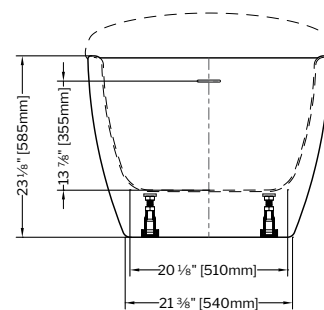

VERISMO grande

66 ¾" L x 31 ½" W x 28 ¾" H • Capacity: 64 US gal
1695mm L x 800mm W x 725mm H • Capacity: 241 L

MODEL	PRICE	TUB COLOR
BZVE6731-18	$2,658	White

NEW Tub includes white toe touch drain cover

Chrome drain cover (optional)	TUBDRAINCOVER-11	$22
Brushed Nickel drain cover (optional)	TUBDRAINCOVER-25	$26
Matte Black drain cover (optional)	TUBDRAINCOVER-33	$33