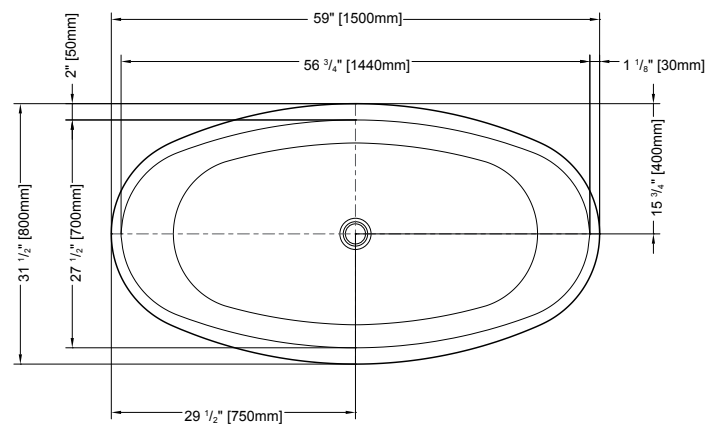

OCTAVE petite

59" L x 31 1/2" W x 23" H • Capacity: 54 US gal
1500mm L x 800mm W x 580mm H • Capacity: 203 L

MODEL	PRICE	TUB COLOR
BZOC5931-18	$2,439	White

NEW Tub includes white toe touch drain cover

Chrome drain cover (optional)	TUBDRAINCOVER-11	$22
Brushed Nickel drain cover (optional)	TUBDRAINCOVER-25	$26
Matte Black drain cover (optional)	TUBDRAINCOVER-33	$33