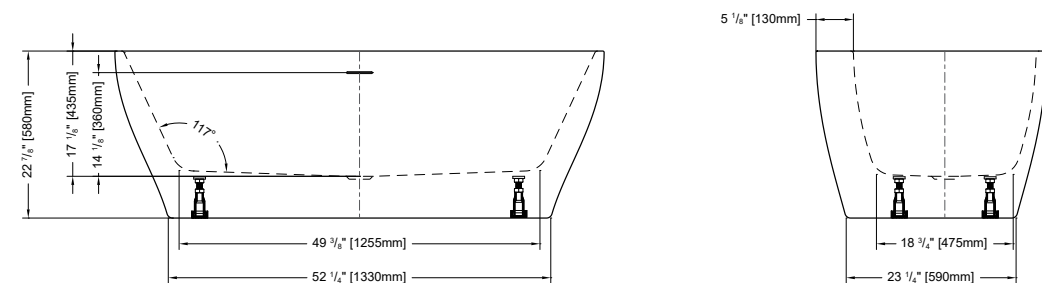

WALTZ grande

67" L x 31 1/2" W x 23" H • Capacity: 68 US gal
1700mm L x 800mm W x 580mm H • Capacity: 259 L

MODEL	PRICE	TUB COLOR
BZWA6731-18	$2,578	White

NEW Tub includes white toe touch drain cover

Chrome drain cover (optional)	TUBDRAINCOVER-11	$22
Brushed Nickel drain cover (optional)	TUBDRAINCOVER-25	$26
Matte Black drain cover (optional)	TUBDRAINCOVER-33	$33