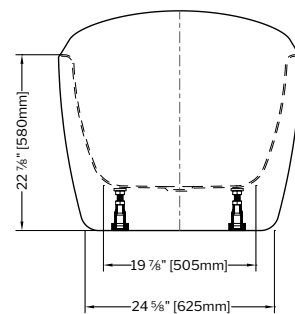

ARPEGGIO grande

67" L x 31 1/2" W x 28 1/2" H • Capacity: 60 US gal
1695mm L x 800mm W x 725mm H • Capacity: 227 L

MODEL	PRICE	TUB COLOR
BZAR6731-18	$2,602	White

NEW Tub includes white toe touch drain cover

Chrome drain cover (optional)	TUBDRAINCOVER-11	$22
Brushed Nickel drain cover (optional)	TUBDRAINCOVER-25	$26
Matte Black drain cover (optional)	TUBDRAINCOVER-33	$33