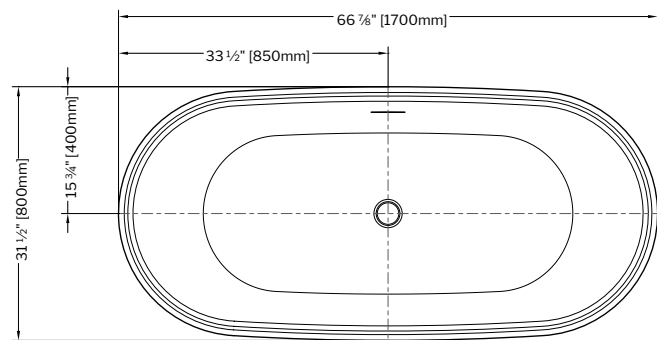

MADRIGAL grande

67" L x 31 1/2" W x 23" H • Capacity: 67 US gal
1700mm L x 800mm W x 580mm H • Capacity: 255 L

MODEL	PRICE	TUB COLOR
BZMA6731-18	$2,589	White

NEW Tub includes white toe touch drain cover

Chrome drain cover (optional)	TUBDRAINCOVER-11	$22
Brushed Nickel drain cover (optional)	TUBDRAINCOVER-25	$26
Matte Black drain cover (optional)	TUBDRAINCOVER-33	$33