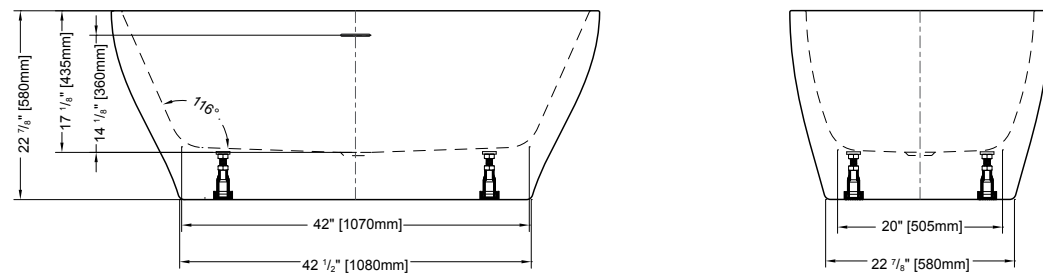

OCTAVE petite

59" L x 31 1/2" W x 23" H • Capacity: 54 US gal
1500mm L x 800mm W x 580mm H • Capacity: 203 L

MODEL	PRICE	TUB COLOR
BZOC5931-18	$2,439	White

NEW Tub includes white toe touch drain cover

Chrome drain cover (optional)	TUBDRAINCOVER-11	$22
Brushed Nickel drain cover (optional)	TUBDRAINCOVER-25	$26
Matte Black drain cover (optional)	TUBDRAINCOVER-33	$33