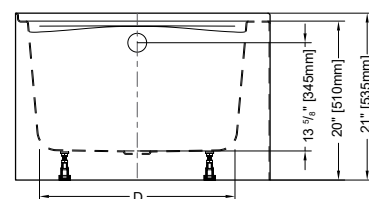

BZM060_ _L
Left-side drain

Tolerance on dimensions: ± 1/4" (6 mm)

MODEL	A	B	C	D
BZM06030	30" [762mm]	14 1/4" [365mm]	15 3/4" [400mm]	22 5/8" [575mm]
BZM06032	32" [813mm]	15 1/4" [390mm]	16 3/4" [425mm]	24 5/8" [625mm]

MOTIF OPUS

ALCOVE STYLE TUB