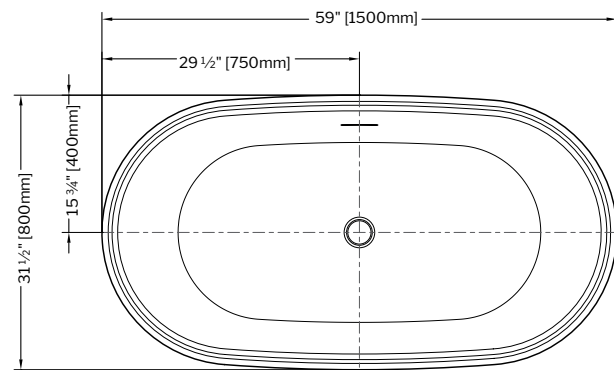

MADRIGAL petite

59" L x 31 1/2" W x 23" H • Capacity: 55 US gal
1500mm L x 800mm W x 580mm H • Capacity: 210 L

MODEL	PRICE	TUB COLOR
BZMA5931-18	$2,532	White

NEW Tub includes white toe touch drain cover

Chrome drain cover (optional)	TUBDRAINCOVER-11	$22
Brushed Nickel drain cover (optional)	TUBDRAINCOVER-25	$26
Matte Black drain cover (optional)	TUBDRAINCOVER-33	$33