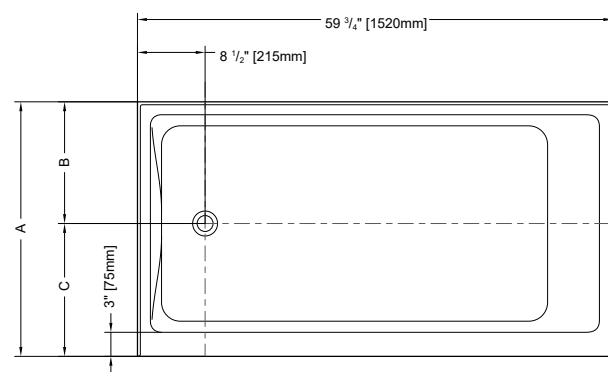

MOTIF

60" L x 30" W x 21" H • Capacity: 62 US gal
1520mm L x 762mm W x 535mm H • Capacity: 235 L

MODEL	PRICE	TUB COLOR
BZM06030R-18	$1,571	White
BZM06030L-18	$1,571	White

Drain and overflow not included. See SlideOn™ drain option on page 38.

60" L x 32" W x 21" H • Capacity: 69 US gal
1520mm L x 813mm W x 535mm H • Capacity: 261 L

MODEL	PRICE	TUB COLOR
BZM06032R-18	$1,577	White
BZM06032L-18	$1,577	White

Drain and overflow not included. See SlideOn™ drain option on page 38.

Tolerance on dimensions: ± 1/4" (6 mm)

MODEL	A	B	C	D
BZM06030	30" [762mm]	14 1/4" [365mm]	15 3/4" [400mm]	22 5/8" [575mm]
BZM06032	32" [813mm]	15 1/4" [390mm]	16 3/4" [425mm]	24 5/8" [625mm]

MOTIF OPUS

ALCOVE STYLE TUB

FEATURES

- PATENTED UNIQUE SLIM PROFILE DESIGNED FOR ALCOVES
- SPACIOUS BATHTUB FOR BETTER COMFORT
- INTEGRATED ONE PIECE SKIRT AND TUB
- EASY TO CLEAN, SCRATCH & STAIN RESISTANT HIGH GLOSS ACRYLIC SHEET
- UNSURPASSED QUALITY OF CONSTRUCTION
- COMPATIBLE WITH FLEURCO SLIDEON™ DRAIN

Products and specifications are subject to change without notice. Please contact customer service for any further enquiry.