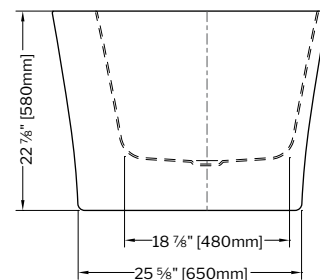

LIBRETTO petite

59" L x 31 1/2" W x 23" H • Capacity: 54 US gal
1500mm L x 800mm W x 580mm H • Capacity: 205 L

MODEL	PRICE	TUB COLOR
BZLI5931-18	$2,510	White

NEW Tub includes white toe touch drain cover

Chrome drain cover (optional)	TUBDRAINCOVER-11	$22
Brushed Nickel drain cover (optional)	TUBDRAINCOVER-25	$26
Matte Black drain cover (optional)	TUBDRAINCOVER-33	$33

Tolerance on dimensions: ± 1/4" (6 mm)

To receive the full size paper template for this tub model, simply send us a request indicating code **TMPBZLI5931**. We will gladly mail it to you at no charge.

Freestanding tub installation made easy

ABS model: **DRAINRC-T-ABS $299**
PVC model: **DRAINRC-T-PVC $299**
Cast Iron model: **DRAINRC-T-CI $359**

LIBRETTO petite OPUS