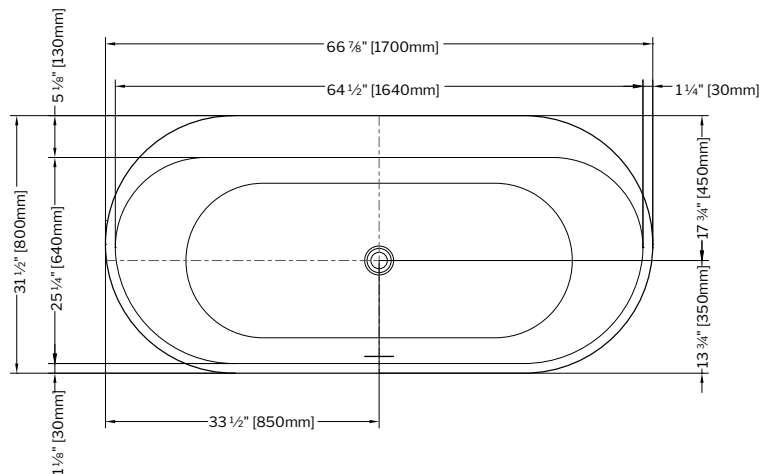

LIBRETTO grande

67" L x 31 1/2" W x 23" H • Capacity: 62 US gal
1700mm L x 800mm W x 580mm H • Capacity: 235 L

MODEL	PRICE	TUB COLOR
BZLI6731-18	$2,631	White

NEW Tub includes white toe touch drain cover

Chrome drain cover (optional)	TUBDRAINCOVER-11	$22
Brushed Nickel drain cover (optional)	TUBDRAINCOVER-25	$26
Matte Black drain cover (optional)	TUBDRAINCOVER-33	$33