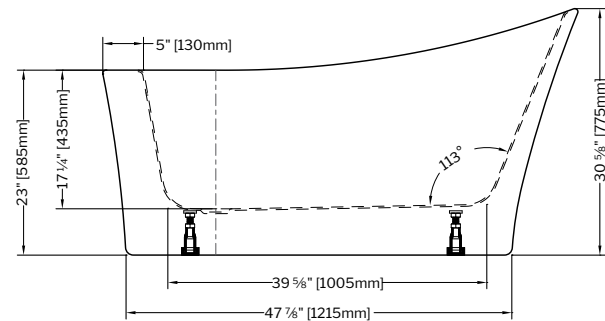

CONCERTO petite

59" L x 31 1/2" W x 30 3/4" H • Capacity: 54 US gal
1500mm L x 800mm W x 775mm H • Capacity: 203 L

MODEL	PRICE	TUB COLOR
BZC05931-18	$2,539	White

NEW Tub includes white toe touch drain cover

Chrome drain cover (optional)	TUBDRAINCOVER-11	$22
Brushed Nickel drain cover (optional)	TUBDRAINCOVER-25	$26
Matte Black drain cover (optional)	TUBDRAINCOVER-33	$33