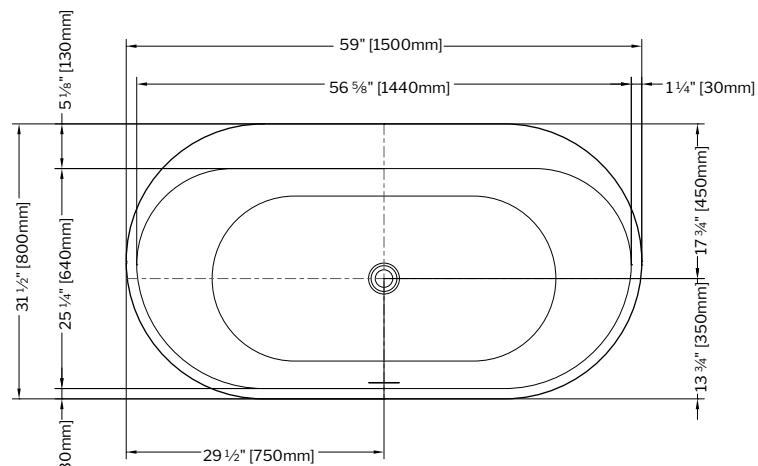

LIBRETTO petite

59" L x 31 1/2" W x 23" H • Capacity: 54 US gal
1500mm L x 800mm W x 580mm H • Capacity: 205 L

MODEL	PRICE	TUB COLOR
BZLI5931-18	$2,510	White

NEW Tub includes white toe touch drain cover

Chrome drain cover (optional)	TUBDRAINCOVER-11	$22
Brushed Nickel drain cover (optional)	TUBDRAINCOVER-25	$26
Matte Black drain cover (optional)	TUBDRAINCOVER-33	$33

CLEAN SLOTTED OVERFLOW