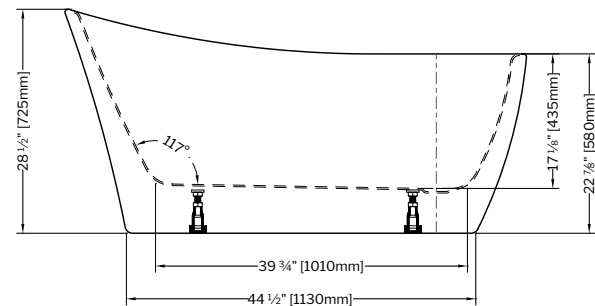

VERISMO petite

59" L x 31 1/2" W x 28 3/4" H • Capacity: 56 US gal
1495mm L x 800mm W x 725mm H • Capacity: 213 L

MODEL	PRICE	TUB COLOR
BZVE5931-18	$2,596	White

NEW Tub includes white toe touch drain cover

Chrome drain cover (optional)	TUBDRAINCOVER-11	$22
Brushed Nickel drain cover (optional)	TUBDRAINCOVER-25	$26
Matte Black drain cover (optional)	TUBDRAINCOVER-33	$33

CLEAN SLOTTED OVERFLOW