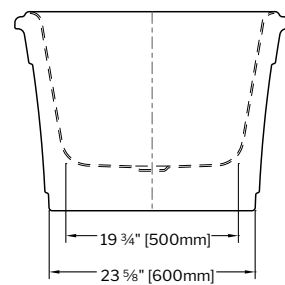

CLEAN SLOTTED OVERFLOW

Tolerance on dimensions: ± 1/4" (6 mm)

To receive the full size paper template for this tub model, simply send us a request indicating code **TMPBZLI5931**. We will gladly mail it to you at no charge.

Freestanding tub installation made easy

ABS model: **DRAINRC-T-ABS \$299**
 PVC model: **DRAINRC-T-PVC \$299**
 Cast Iron model: **DRAINRC-T-CI \$359**

LIBRETTO petite OPUS

MADRIGAL petite

59" L x 31 1/2" W x 23" H • Capacity: 55 US gal
 1500mm L x 800mm W x 580mm H • Capacity: 210 L

Tolerance on dimensions: ± 1/4" (6 mm)

To receive the full size paper template for this tub model, simply send us a request indicating code **TMPBZMA5931**. We will gladly mail it to you at no charge.

Freestanding tub installation made easy