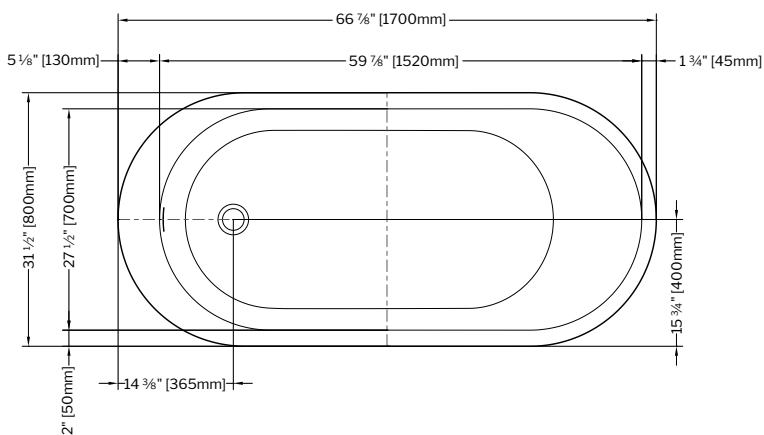

CONCERTO grande

67" L x 31 1/2" W x 30 3/4" H • Capacity: 63 US gal
1700mm L x 800mm W x 780mm H • Capacity: 240 L

MODEL	PRICE	TUB COLOR
BZC06731-18	$2,602	White

NEW Tub includes white toe touch drain cover

Chrome drain cover (optional)	TUBDRAINCOVER-11	$22
Brushed Nickel drain cover (optional)	TUBDRAINCOVER-25	$26
Matte Black drain cover (optional)	TUBDRAINCOVER-33	$33