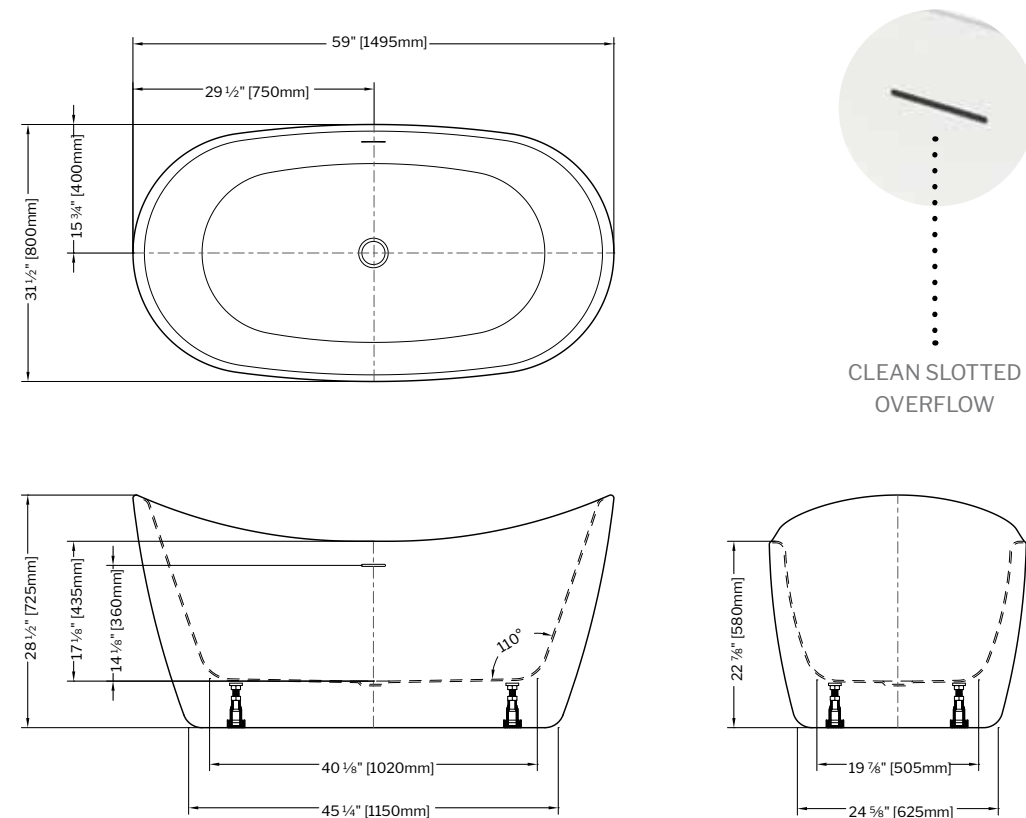

ARPEGGIO petite

59" L x 31 1/2" W x 28 1/2" H • Capacity: 53 US gal
1495mm L x 800mm W x 725mm H • Capacity: 200 L

MODEL	PRICE	TUB COLOR
BZAR5931-18	$2,539	White

NEW Tub includes white toe touch drain cover

Chrome drain cover (optional)	TUBDRAINCOVER-11	$22
Brushed Nickel drain cover (optional)	TUBDRAINCOVER-25	$26
Matte Black drain cover (optional)	TUBDRAINCOVER-33	$33