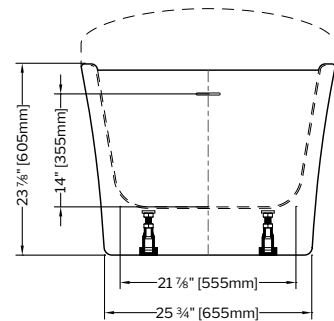

CONCERTO petite

59" L x 31 1/2" W x 30 3/4" H • Capacity: 54 US gal
1500mm L x 800mm W x 775mm H • Capacity: 203 L

MODEL	PRICE	TUB COLOR
BZC05931-18	$2,539	White

NEW Tub includes white toe touch drain cover

Chrome drain cover (optional)	TUBDRAINCOVER-11	$22
Brushed Nickel drain cover (optional)	TUBDRAINCOVER-25	$26
Matte Black drain cover (optional)	TUBDRAINCOVER-33	$33