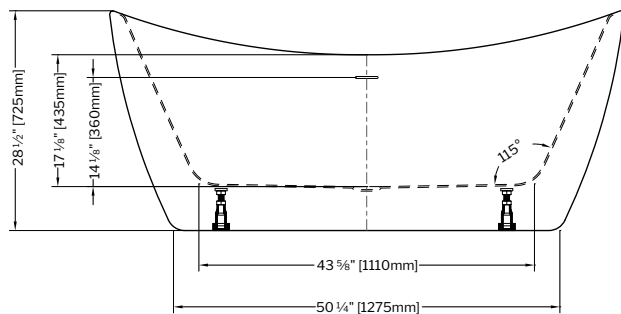

ARPEGGIO grande

67" L x 31 1/2" W x 28 1/2" H • Capacity: 60 US gal
1695mm L x 800mm W x 725mm H • Capacity: 227 L

MODEL	PRICE	TUB COLOR
BZAR6731-18	$2,602	White

NEW Tub includes white toe touch drain cover

Chrome drain cover (optional)	TUBDRAINCOVER-11	$22
Brushed Nickel drain cover (optional)	TUBDRAINCOVER-25	$26
Matte Black drain cover (optional)	TUBDRAINCOVER-33	$33