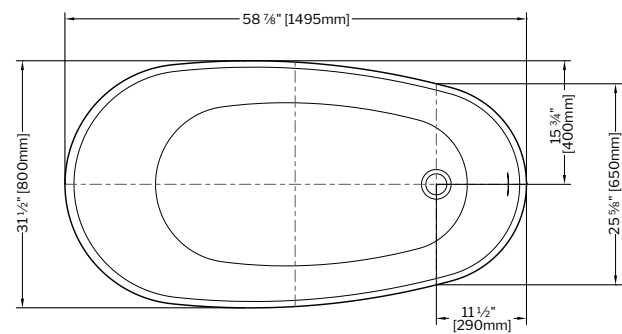

VERISMO petite

59" L x 31 1/2" W x 28 3/4" H • Capacity: 56 US gal
1495mm L x 800mm W x 725mm H • Capacity: 213 L

MODEL	PRICE	TUB COLOR
BZVE5931-18	$2,596	White

NEW Tub includes white toe touch drain cover

Chrome drain cover (optional)	TUBDRAINCOVER-11	$22
Brushed Nickel drain cover (optional)	TUBDRAINCOVER-25	$26
Matte Black drain cover (optional)	TUBDRAINCOVER-33	$33

CLEAN SLOTTED OVERFLOW