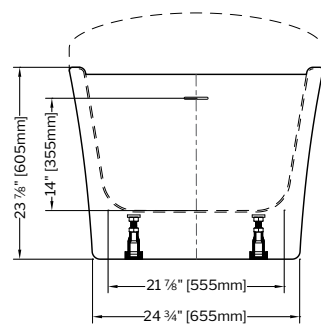

CONCERTO grande

67" L x 31 1/2" W x 30 3/4" H • Capacity: 63 US gal
1700mm L x 800mm W x 780mm H • Capacity: 240 L

MODEL	PRICE	TUB COLOR
BZC06731-18	$2,602	White

NEW Tub includes white toe touch drain cover

Chrome drain cover (optional)	TUBDRAINCOVER-11	$22
Brushed Nickel drain cover (optional)	TUBDRAINCOVER-25	$26
Matte Black drain cover (optional)	TUBDRAINCOVER-33	$33