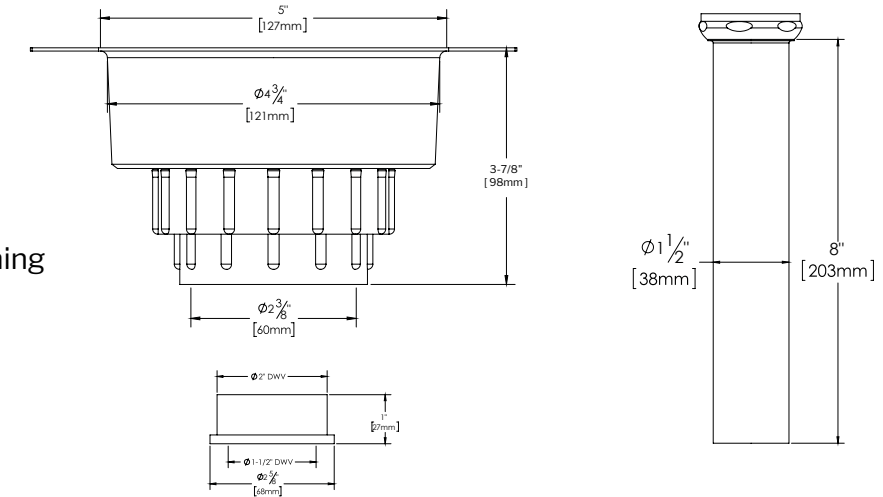

Includes

- Chrome on brass flanged tube with lock nut and poly washer
- **RapidConnect®** Drain assembly
- 2" x 1½" ABS or PVC reducing bushing
- Cutting template