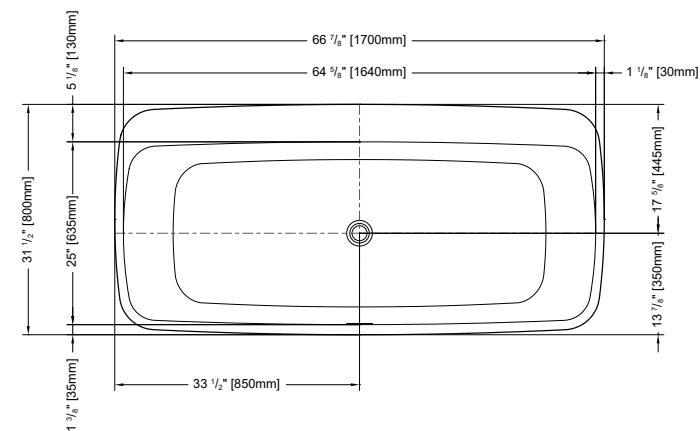

WALTZ grande

67" L x 31 1/2" W x 23" H • Capacity: 68 US gal
1700mm L x 800mm W x 580mm H • Capacity: 259 L

MODEL	PRICE	TUB COLOR
BZWA6731-18	$2,578	White

NEW Tub includes white toe touch drain cover

Chrome drain cover (optional)	TUBDRAINCOVER-11	$22
Brushed Nickel drain cover (optional)	TUBDRAINCOVER-25	$26
Matte Black drain cover (optional)	TUBDRAINCOVER-33	$33