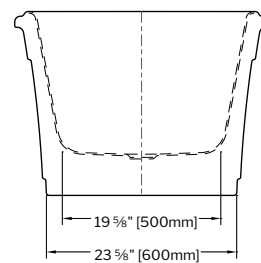

MADRIGAL grande

67" L x 31 1/2" W x 23" H • Capacity: 67 US gal
1700mm L x 800mm W x 580mm H • Capacity: 255 L

MODEL	PRICE	TUB COLOR
BZMA6731-18	$2,589	White

NEW Tub includes white toe touch drain cover

Chrome drain cover (optional)	TUBDRAINCOVER-11	$22
Brushed Nickel drain cover (optional)	TUBDRAINCOVER-25	$26
Matte Black drain cover (optional)	TUBDRAINCOVER-33	$33