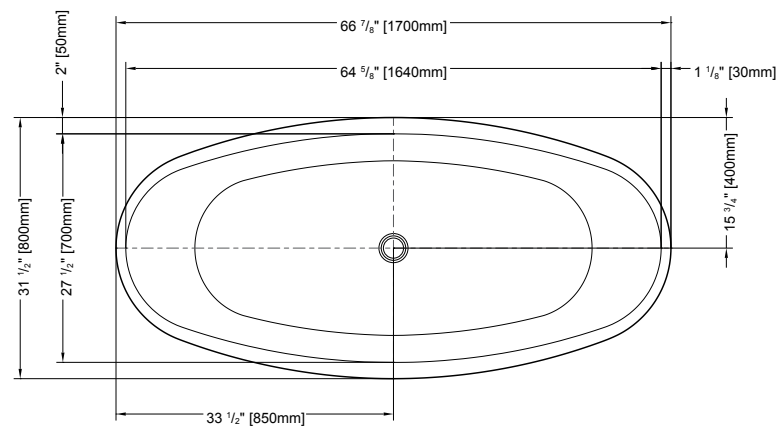

OCTAVE grande

67" L x 31 1/2" W x 23" H • Capacity: 66 US gal
1700mm L x 800mm W x 580mm H • Capacity: 248 L

MODEL	PRICE	TUB COLOR
BZOC6731-18	$2,550	White

NEW Tub includes white toe touch drain cover

Chrome drain cover (optional)	TUBDRAINCOVER-11	$22
Brushed Nickel drain cover (optional)	TUBDRAINCOVER-25	$26
Matte Black drain cover (optional)	TUBDRAINCOVER-33	$33