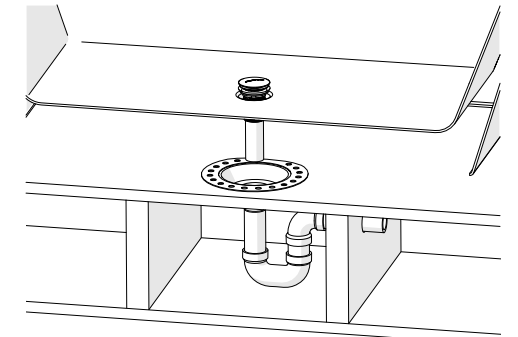

Installation

- Use 5" hole saw to cut sub floor (not included)
- Cutting template included
- Secure deck flange with 6 screws (not included)
- Do not cut the brass tailpiece as this may cause a leak
- Simply slip brass tail into the **RapidConnect®** and your water tight installation is complete