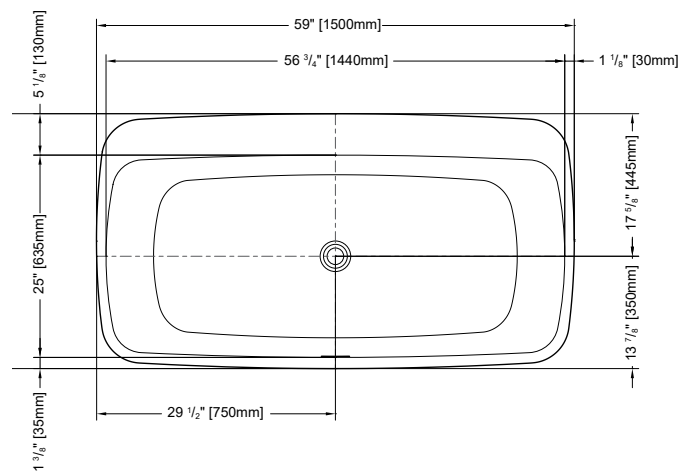

WALTZ petite

59" L x 31 1/2" W x 23" H • Capacity: 58 US gal
1500mm L x 800mm W x 580mm H • Capacity: 220 L

MODEL	PRICE	TUB COLOR
BZWA5931-18	$2,467	White

NEW Tub includes white toe touch drain cover

Chrome drain cover (optional)	TUBDRAINCOVER-11	$22
Brushed Nickel drain cover (optional)	TUBDRAINCOVER-25	$26
Matte Black drain cover (optional)	TUBDRAINCOVER-33	$33