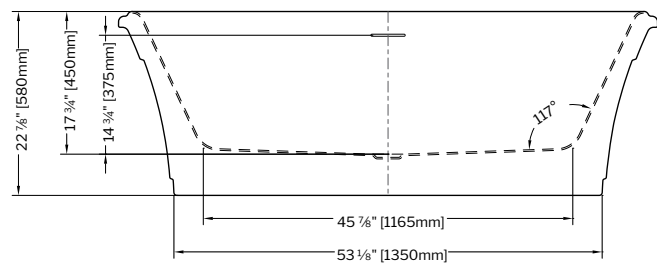

MADRIGAL grande

67" L x 31 1/2" W x 23" H • Capacity: 67 US gal
1700mm L x 800mm W x 580mm H • Capacity: 255 L

MODEL	PRICE	TUB COLOR
BZMA6731-18	$2,589	White

NEW Tub includes white toe touch drain cover

Chrome drain cover (optional)	TUBDRAINCOVER-11	$22
Brushed Nickel drain cover (optional)	TUBDRAINCOVER-25	$26
Matte Black drain cover (optional)	TUBDRAINCOVER-33	$33