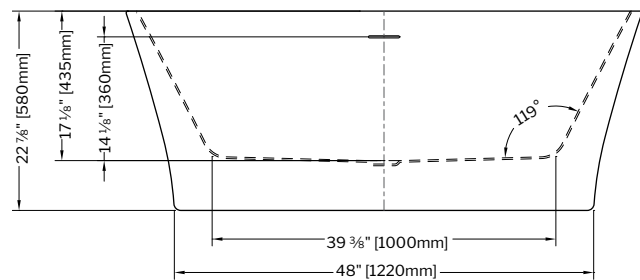

LIBRETTO petite

59" L x 31 1/2" W x 23" H • Capacity: 54 US gal
1500mm L x 800mm W x 580mm H • Capacity: 205 L

MODEL	PRICE	TUB COLOR
BZLI5931-18	$2,510	White

NEW Tub includes white toe touch drain cover

Chrome drain cover (optional)	TUBDRAINCOVER-11	$22
Brushed Nickel drain cover (optional)	TUBDRAINCOVER-25	$26
Matte Black drain cover (optional)	TUBDRAINCOVER-33	$33

Tolerance on dimensions: ± 1/4" (6 mm)

To receive the full size paper template for this tub model, simply send us a request indicating code **TMPBZLI5931**. We will gladly mail it to you at no charge.

Freestanding tub installation made easy

ABS model: **DRAINRC-T-ABS $299**
PVC model: **DRAINRC-T-PVC $299**
Cast Iron model: **DRAINRC-T-CI $359**

LIBRETTO petite OPUS