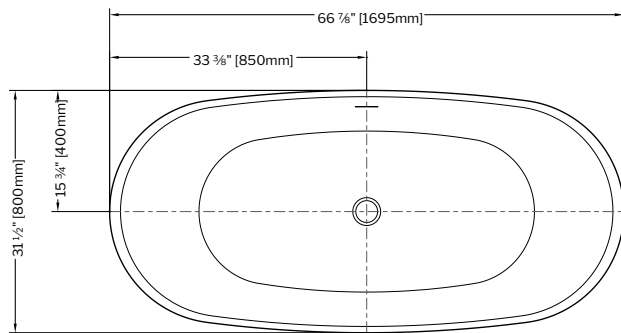

ARPEGGIO grande

67" L x 31 1/2" W x 28 1/2" H • Capacity: 60 US gal
1695mm L x 800mm W x 725mm H • Capacity: 227 L

MODEL	PRICE	TUB COLOR
BZAR6731-18	$2,602	White

NEW Tub includes white toe touch drain cover

Chrome drain cover (optional)	TUBDRAINCOVER-11	$22
Brushed Nickel drain cover (optional)	TUBDRAINCOVER-25	$26
Matte Black drain cover (optional)	TUBDRAINCOVER-33	$33