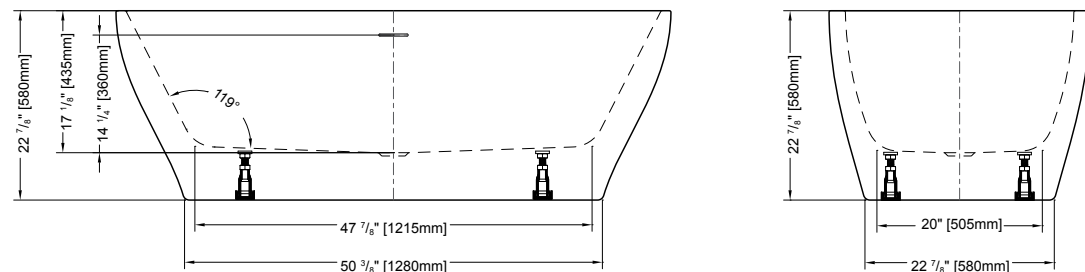

OCTAVE grande

67" L x 31 1/2" W x 23" H • Capacity: 66 US gal
1700mm L x 800mm W x 580mm H • Capacity: 248 L

MODEL	PRICE	TUB COLOR
BZOC6731-18	$2,550	White

NEW Tub includes white toe touch drain cover

Chrome drain cover (optional)	TUBDRAINCOVER-11	$22
Brushed Nickel drain cover (optional)	TUBDRAINCOVER-25	$26
Matte Black drain cover (optional)	TUBDRAINCOVER-33	$33