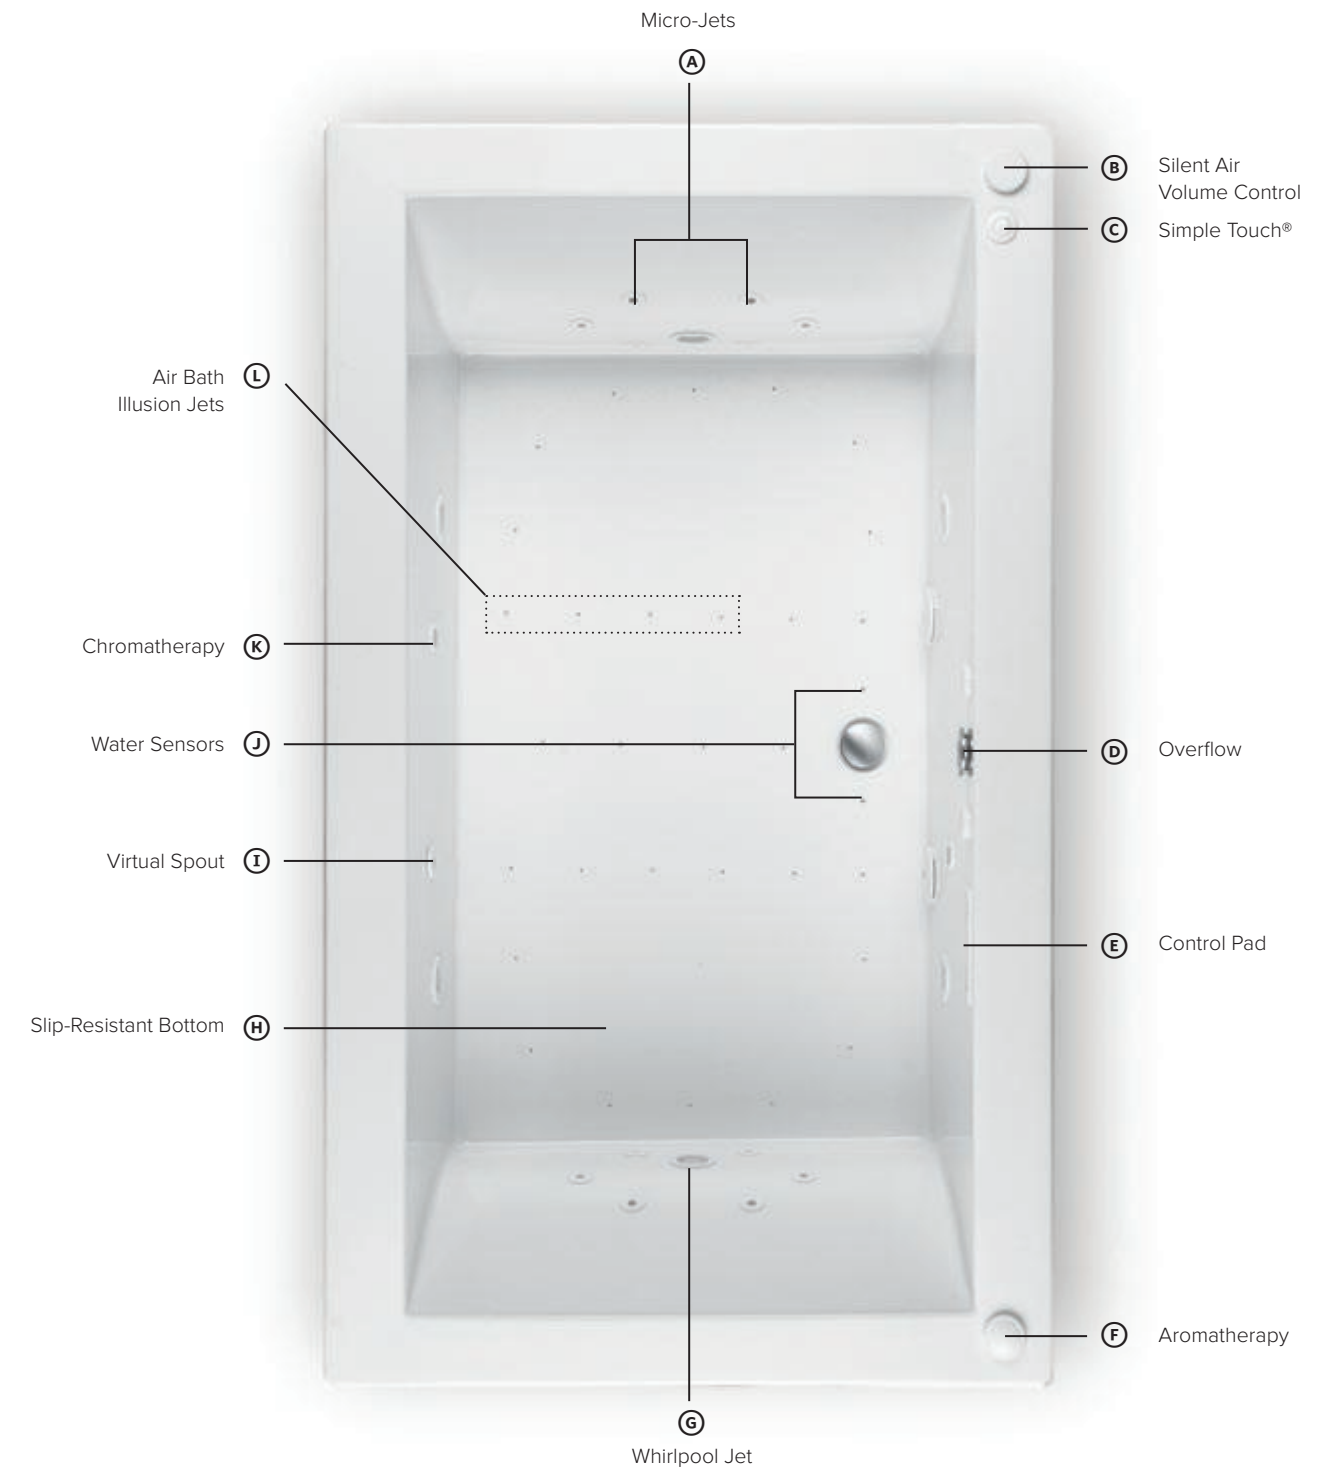

**K** Chromotherapy

Chromotherapy LED light.

**L** Air Bath

Air bath illusion jets.

## ACRYLIC TUB CONSTRUCTION

Each tub is formed, assembled and finished by hand.

Constructed of non-porous, Lucite® XL cross-linked cast acrylic.

Highly durable finish is scratch- and stain-resistant.

Renewable finish because the color goes all the way through the material.

Non-porous surface is easy to keep clean and hygienic.

Thick mixture of fiberglass / titanium / resin reinforcement, making the bath shell up to 30% thicker than many competitor baths.

Increased structural rigidity.