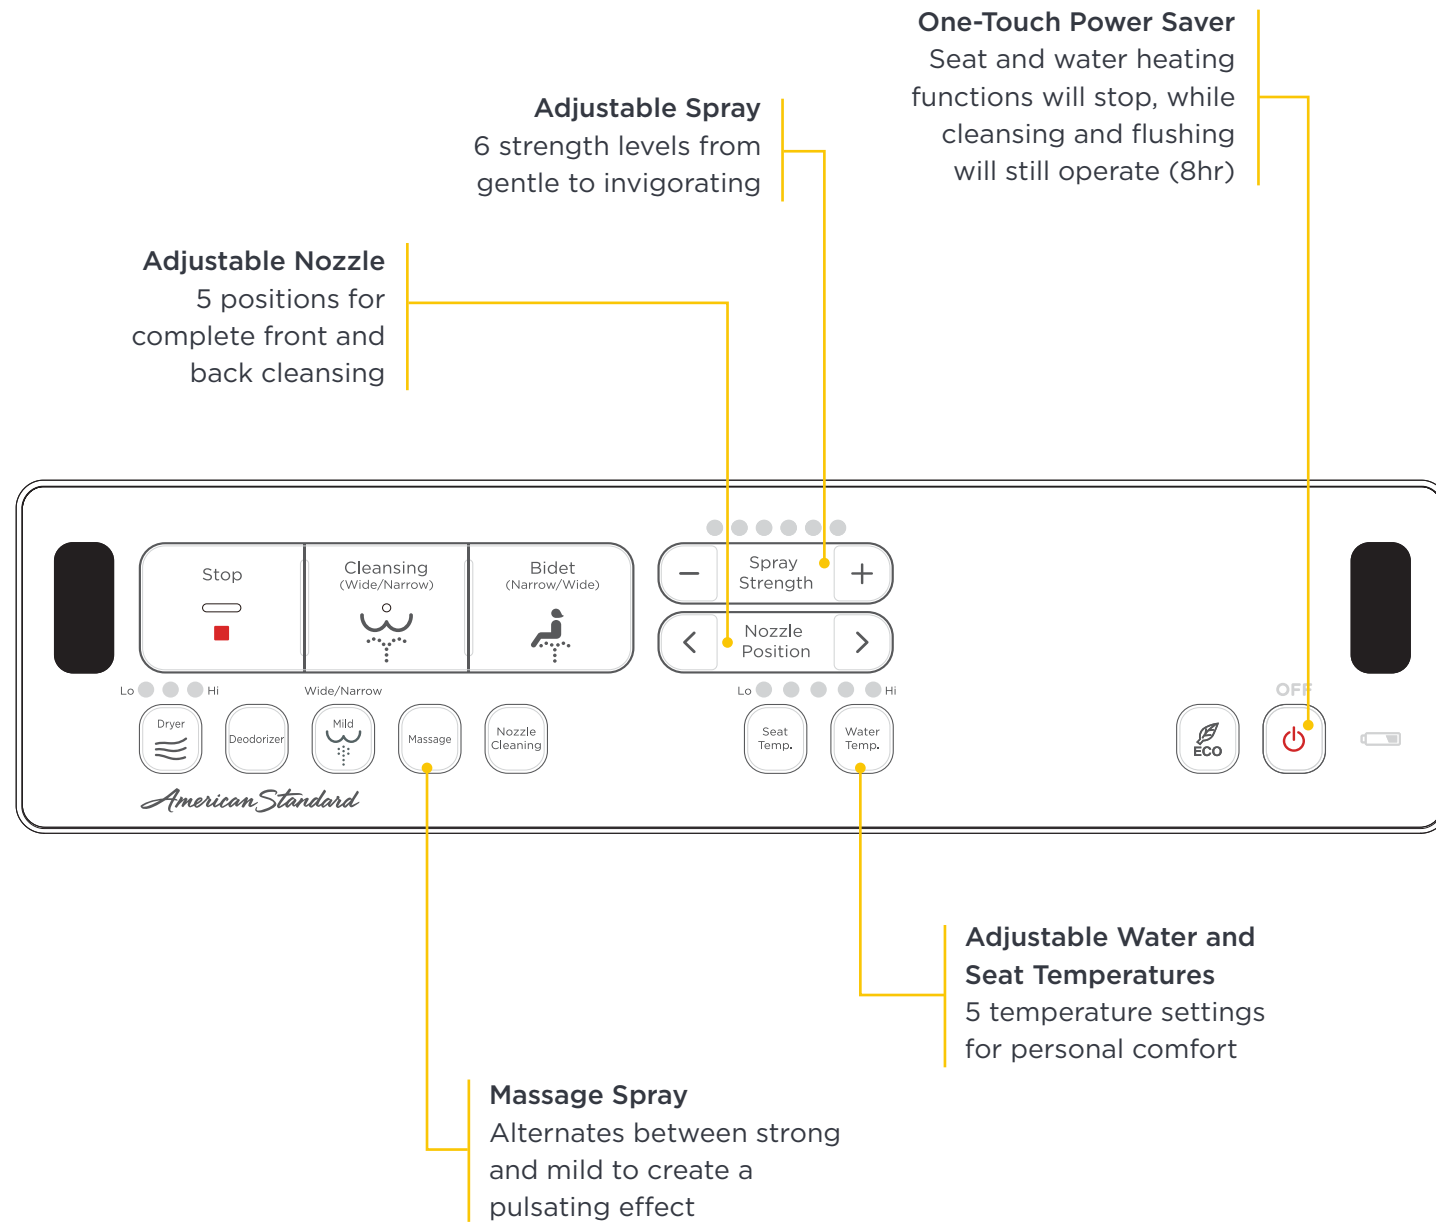

Dual Nozzle

Two water sprays for independent front and back cleansing

Self-Cleaning Nozzles

Nozzles clean themselves before and after every use

Instant Heat

Warm water on demand

Heated Seat

Two temperature settings

Night Light

Soft light illuminates the bowl and seat at night

Slow-Close Seat

Eliminates slamming

Removable Seat

Quick-release for easy cleaning

Manual Side Dial

Easy to operate

Intuitive Remote Controls

Every function on our SpaLet® remote control is easy to understand and exact in its operation, allowing you to create a truly personal experience that delivers the perfect combination of cleanliness and comfort.

Advanced Clean™ 3.0 SpaLet Bidet Seat Remote Control

Remote design may vary. See pages 18-19 for models with remote control operation.

Measure For The Perfect Fit

SpaLet Seats are designed to fit most elongated bowls. But it's a smart idea to measure yours first to make sure it fits the model you choose. Use the following dimensions as a guideline.