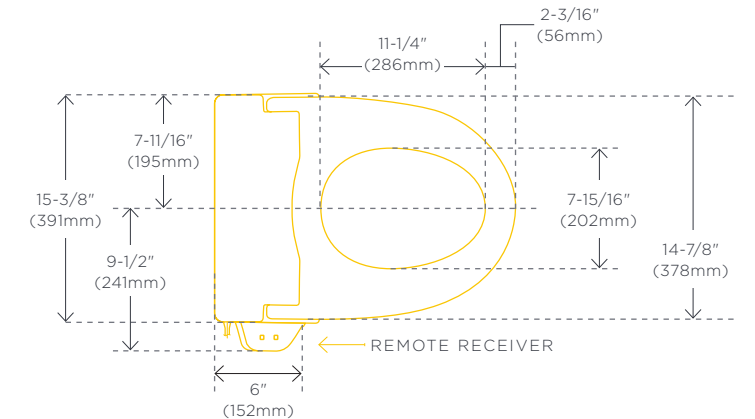

Advanced Clean™ 3.0 SpaLet Bidet Seat Remote Control

Remote design may vary. See pages 18-19 for models with remote control operation.

Measure For The Perfect Fit

SpaLet Seats are designed to fit most elongated bowls. But it's a smart idea to measure yours first to make sure it fits the model you choose. Use the following dimensions as a guideline.

Measure First

Use these measurements to ensure that your current toilet will accommodate any SpaLet Seat.

Use these measurements to ensure that there is enough space *around* your toilet to accommodate the Advanced Clean™ 1.0 SpaLet Bidet Seat.

Use these measurements to ensure that there is enough space *around* your toilet to accommodate the Advanced Clean 2.0 SpaLet Bidet Seat.

The SpaLet® Bidet Collection

Our seven sleek models satisfy every indulgence.