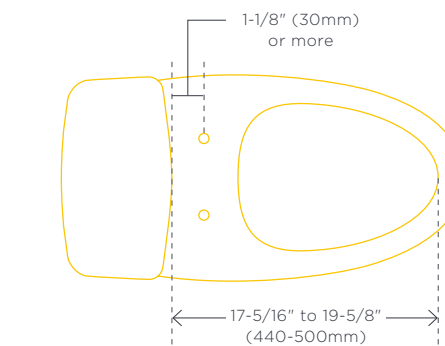

Advanced Clean™ 3.0 SpaLet Bidet Seat Remote Control

Remote design may vary. See pages 18-19 for models with remote control operation.

Measure For The Perfect Fit

SpaLet Seats are designed to fit most elongated bowls. But it's a smart idea to measure yours first to make sure it fits the model you choose. Use the following dimensions as a guideline.

Measure First

Use these measurements to ensure that your current toilet will accommodate any SpaLet Seat.

Use these measurements to ensure that there is enough space *around* your toilet to accommodate the Advanced Clean™ 1.0 SpaLet Bidet Seat.