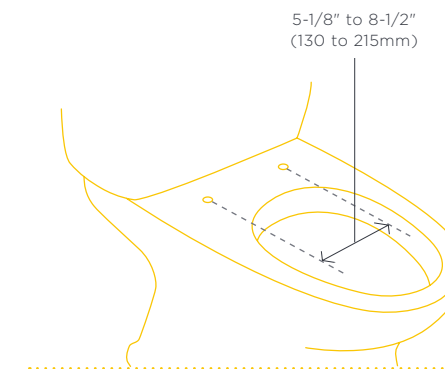

Advanced Clean™ 3.0 SpaLet Bidet Seat Remote Control

Remote design may vary. See pages 18-19 for models with remote control operation.

Measure For The Perfect Fit

SpaLet Seats are designed to fit most elongated bowls. But it's a smart idea to measure yours first to make sure it fits the model you choose. Use the following dimensions as a guideline.

Measure First

Use these measurements to ensure that your current toilet will accommodate any SpaLet Seat.

Use these measurements to ensure that there is enough space *around* your toilet to accommodate the Advanced Clean™ 1.0 SpaLet Bidet Seat.