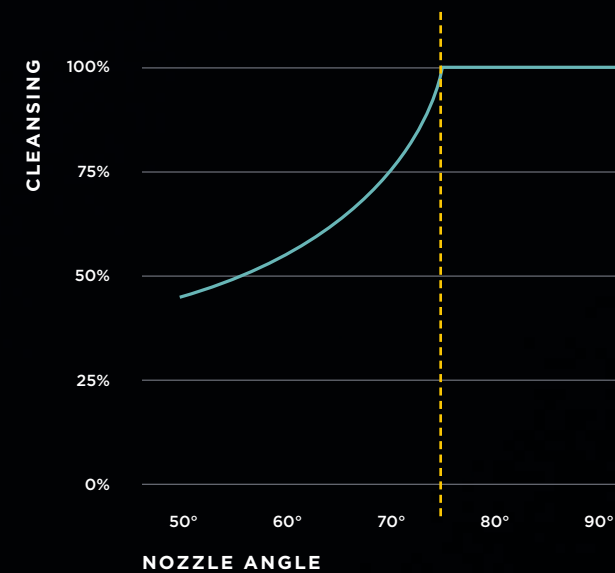

Gentle, warm cleanse soothes

Hands-Free Hygiene

No wiping means no touching

Good for Environment

Reduces paper consumption

*Not all features listed here are available on every SpaLet Bidet. See pages 18-19 for specific product details.

Cleansing from the Ultimate Angle

We created a comfortable washing experience that's more hygienic too. The most thorough wash can be achieved via a vertical spray instead of the typical shallow angle. However, a vertical angle can also increase the chance of dirty water splashing back onto the nozzle. To solve this problem, we benefit from decades of experience in this category. Our extensive studies on nozzle design have determined the ultimate angle for achieving the best wash while keeping the nozzle hygienic.

SHOWER SPRAY ANGLE DETERMINES CLEANSING PERFORMANCE

The relationship between shower spray angle and cleansing power according to research. Test conditions: ink spot (test media) = $\Phi 15$, shower spray height (strength indicator) $h=1.5m$, cleansing time $t=10sec$, cleansing distance $h=6.3cm$