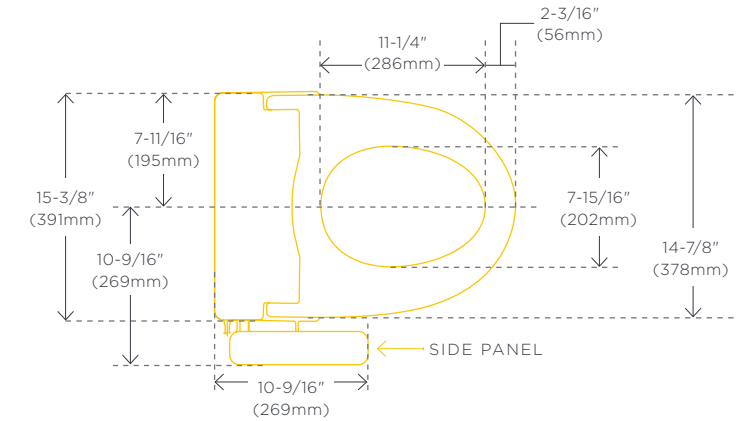

Advanced Clean™ 3.0 SpaLet Bidet Seat Remote Control

Remote design may vary. See pages 18-19 for models with remote control operation.

Measure For The Perfect Fit

SpaLet Seats are designed to fit most elongated bowls. But it's a smart idea to measure yours first to make sure it fits the model you choose. Use the following dimensions as a guideline.

Measure First

Use these measurements to ensure that your current toilet will accommodate any SpaLet Seat.

Use these measurements to ensure that there is enough space *around* your toilet to accommodate the Advanced Clean™ 1.0 SpaLet Bidet Seat.