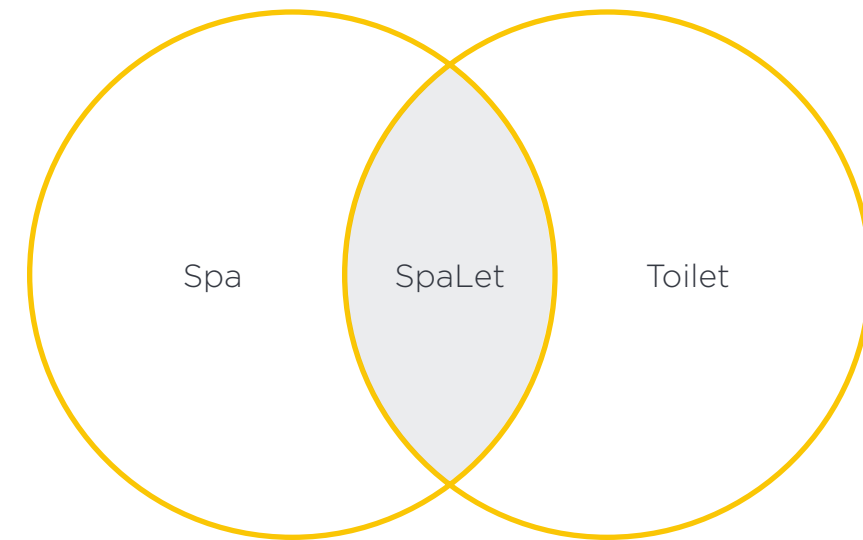

Experience
Water
in a Whole
New Way

SPALET®
COLLECTION

*American
Standard*

SpaLet® Cleans,
Soothes and
Comforts

How can we be so sure you'll
love your first experience
with our SpaLet Collection?

**It's simple: You'll feel cleaner and
fresher than ever before.**

We've captured the well-being of a spa visit and combined it with advanced technology to create our SpaLet Collection. Engineered to completely clean, fully refresh, and make every trip to the bathroom a more comfortable experience, the SpaLet delivers a relaxing stream of warm water where it's needed most. Available in toilet and seat models to satisfy every indulgence, these smart products are designed to replace old habits with improved hygiene and healthier living.

Proper Care Requires Water

Effective and easy to use, the SpaLet® ensures better hygiene, makes every trip to the bathroom more comfortable, and improves well-being for the whole family. The SpaLet Bidet Seat is designed to do more than provide gentle cleansing of delicate front parts and wash away waste from the rear. The comforting warm water spray improves gynecological health, soothes during pregnancy and after childbirth, and relieves the itch and irritation of hemorrhoids. Proper care down there requires water, plain and simple.