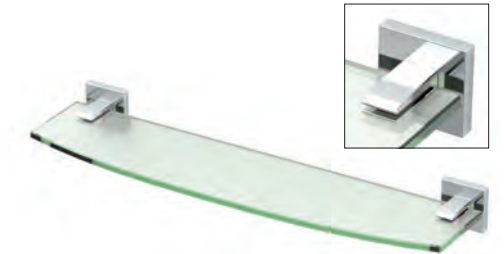

Glass Shelf Curved Glass Shelf
20 1/2" L, 5 1/2" D.,
8mm Tempered Glass
4056 Chrome
4076 Satin Nickel
4056MX Matte Black