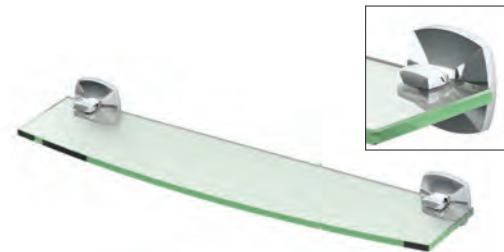

6 1/2" dia.
4142 Chrome
4152 Satin Nickel

Tissue Holder

6" L.
4143 Chrome
4153 Satin Nickel

Robe Hook

2 1/2" H.
4145 Chrome
4155 Satin Nickel

Glass Shelf

20 1/2" L., 5 1/4" D.,
8mm Tempered Glass
4146 Chrome
4156 Satin Nickel