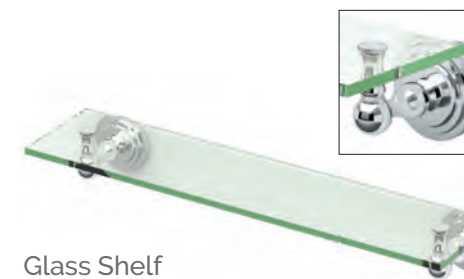

Glass Shelf

20 1/2" L., 6" D.,
8mm Tempered Glass
5235 Chrome
5850 Satin Nickel

5 1/2" L.
5236 Chrome
5852 Satin Nickel

5 1/2" L.
5237 Chrome
5851 Satin Nickel