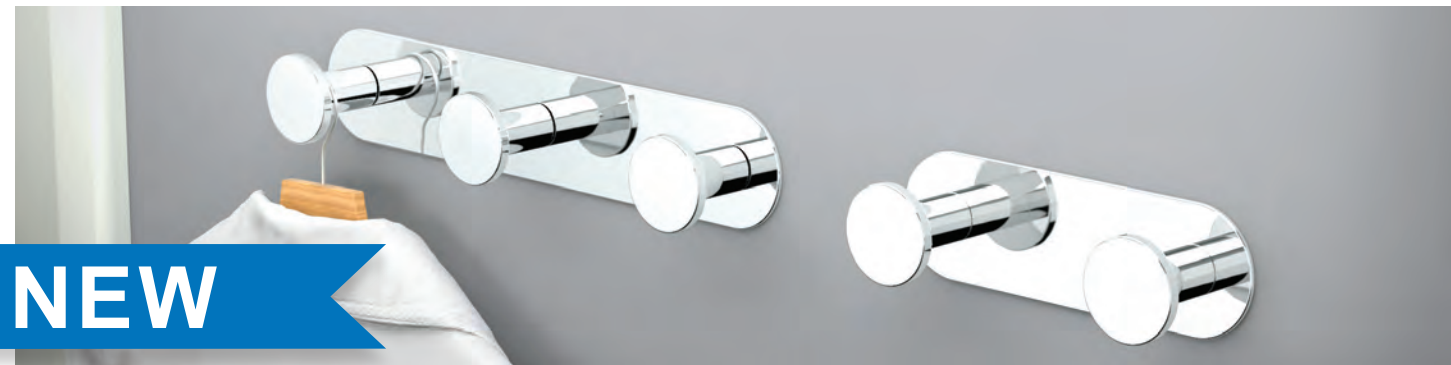

GATCO's Grab Bars meet all Americans with Disability Act (ADA) & ASTM guidelines.

See page 65 for more
Gatco Safety Grab Bars

Matching Glam Accessories

All Modern Décor Hooks Round
 Double
 6½" L.
 1281 Chrome
 1285 Satin Nickel