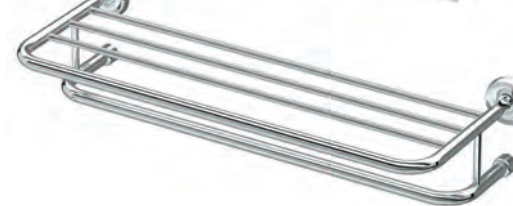

NEW

Spa Towel Rack

Stainless Steel construction
28 1/2" L., 5 1/4" H.
5376 Chrome
5378 Satin Nickel

Matches Designer II
Bath Accessories
See page 39

Spa Towel Essentials

Chrome

Satin Nickel

Polished Brass

Bronze

Matte Black

All designs are exclusive property of Gatco®, Inc. www.gatcoinc.com