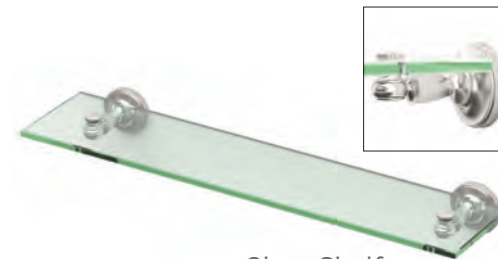

Double Towel Bar

5/8" dia. Tubing
24" L.
4124 Polished Nickel
4024 Satin Nickel
4034 Bronze

Towel Ring

6 1/2" dia.
4122 Polished Nickel
4022 Satin Nickel
4032 Bronze

Tissue Holder

Euro style, 7 1/8" L.
4123 Polished Nickel
4023 Satin Nickel
4033 Bronze

Robe Hook

4 3/4" H.
4125 Polished Nickel
4025 Satin Nickel
4035 Bronze

Glass Shelf

20 1/2" L., 5 1/2" D.,
8mm Tempered Glass
4126 Polished Nickel
4026 Satin Nickel
4036 Bronze

pivots

Tilt to your desired viewing angle