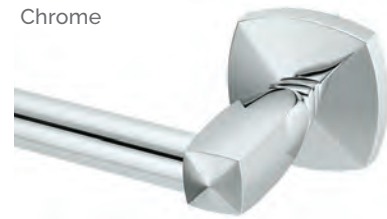

Jewel

Chrome

Satin Nickel

Towel Bar

3/4" dia. tubing
24" L.
4140 Chrome
4150 Satin Nickel
18" L.
4141 Chrome
4151 Satin Nickel

Double Towel Bar

3/4" dia. tubing
24" L.
4144 Chrome
4154 Satin Nickel

Towel Ring