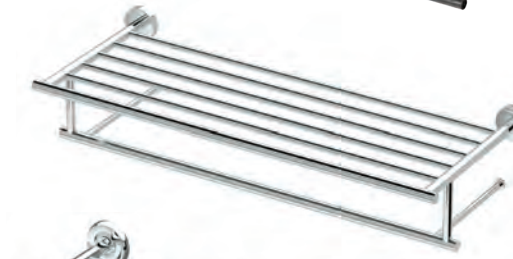

NEW

Stainless Steel construction
25 3/4" L., 5 1/4" H.
4637 Chrome
4647 Satin Nickel

Matches Glam
Bath Accessories
See page 15