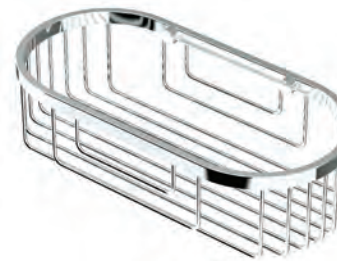

Oval Shower Basket

Stainless Steel Construction
With concealed mounting
9½" W.
1576 Chrome
1577 Satin Nickel