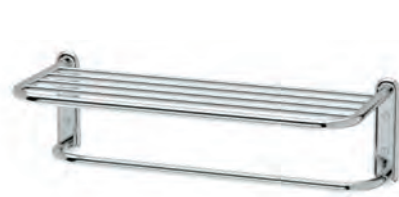

Spa Rack
Stainless Steel construction
21½" L., 6½" H.
1537 Chrome