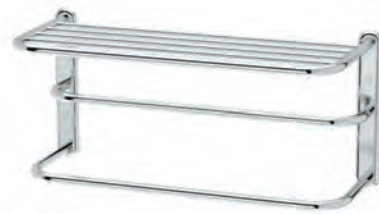

Spa Rack
Stainless Steel construction
21½" L., 6½" H.
1537 Chrome

Spa Rack
Stainless Steel construction
21½" L., 10" H.
1541 Chrome
1541SN Satin Nickel