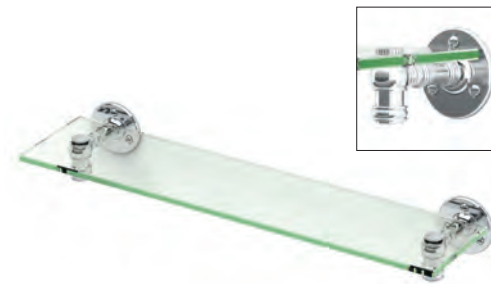

Robe Hook
3 3/8" H.
4415 Chrome

Glass Shelf
20 1/2" L., 5 1/2" D.,
8mm Tempered Glass
4416 Chrome

pivots

Tilt to your desired viewing angle

pivots

PIVOTING *FRAMED* MIRROR

Framed Large Rectangle
24 1/2" W. x 32 1/2" H.
4419FS Chrome