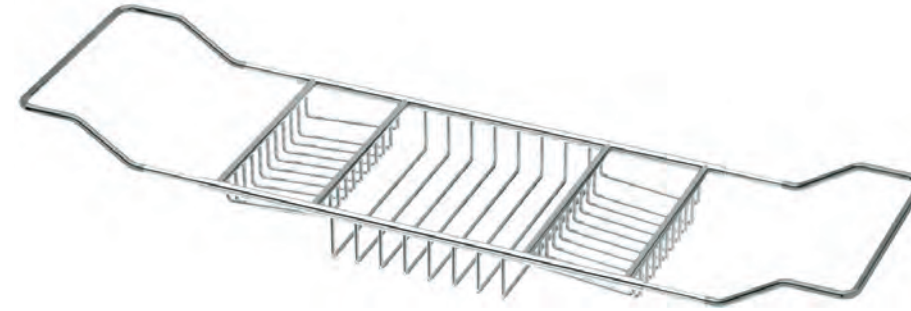

Bath Tub Caddy
Stainless Steel Construction
27" - 33" W. Adjustable
7½" D.
1416 Chrome