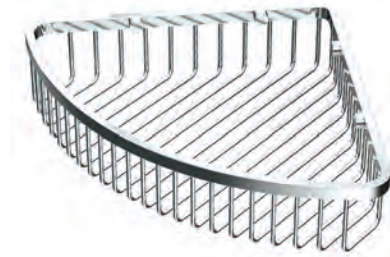

Corner Shower Basket

Stainless Steel Construction
With concealed mounting
12" W.
1570 Chrome
1571 Satin Nickel