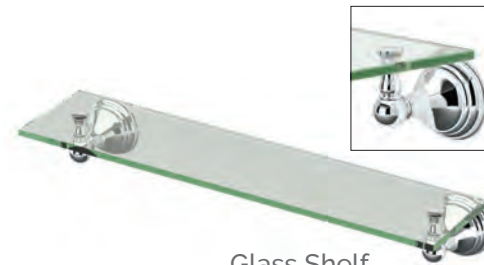

Towel Ring
 6 1/2" dia.
 4352 Chrome
 4362 Satin Nickel

Tissue Holder
 Traditional Style, 2 3/4" H.
 4353 Chrome
 4363 Satin Nickel

Robe Hook
 3 3/8" H.
 4355 Chrome
 4365 Satin Nickel

Glass Shelf
 20 1/2" L., 5 1/4" D.,
 8mm Tempered Glass
 4356 Chrome
 4366 Satin Nickel