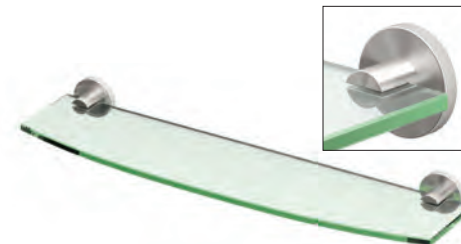

Glass Shelf

20 1/2" L., 5 1/4" D.,
8mm Tempered Glass
4686 Chrome
4696 Satin Nickel

Curved Glass Shelf