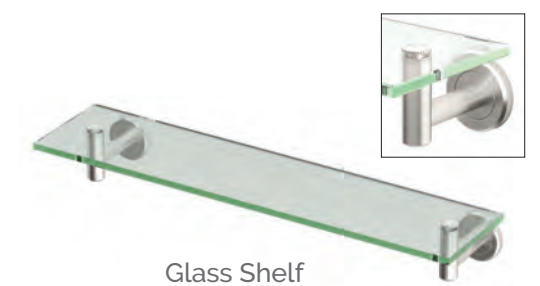

NEW

Tissue Holder with Mobile Shelf
 For cell phone and other mobile devices
 7" W., 4" D.
 1420 Chrome
 1420SN Satin Nickel

Latitude²

NEW

**Solid Brass Construction
 Brushed Brass**

Robe Hook
 2 1/4" H.
 4245 Chrome
 4295 Satin Nickel
 4245MX Matte Black
 4235 Brushed Brass

NEW

Double Robe Hook
 2" H.
 4245A Chrome
 4295A Satin Nickel

Glass Shelf
 20 1/2" L., 5 1/2" D.
 8mm Tempered Glass
 4246 Chrome
 4296 Satin Nickel
 4246MX Matte Black
 4236 Brushed Brass

Matching Latitude² Accessories