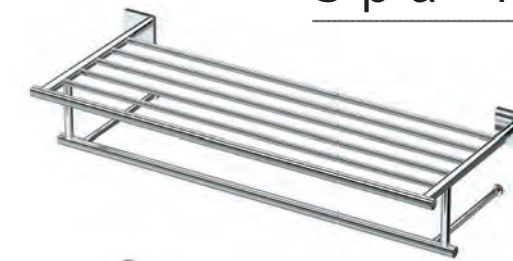

Spa Towel Rack

NEW

Stainless Steel Construction
25 3/4" L., 5 1/4" H.
4057 Chrome
4077 Satin Nickel

Matches Elevate
Bath Accessories
See page 9