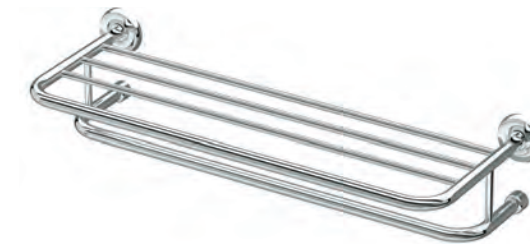

NEW

Spa Rack
Stainless Steel construction
28 1/2" L., 5 1/2" H.
5376 Chrome
5378 Satin Nickel