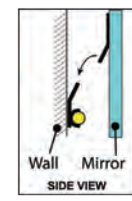

Flush Mount Mirror
Can be mounted landscape or portrait
24½" x 32½"
1528 Chrome