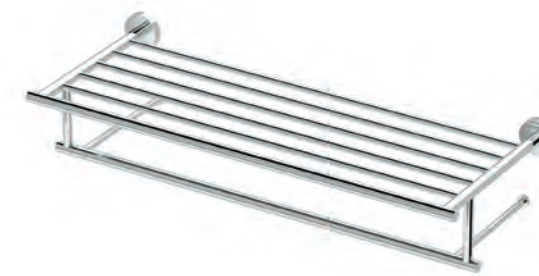

Minimalist Towel Rack

Stainless Steel Construction
25½" L., 5½" H.
4637 Chrome
4647 Satin Nickel