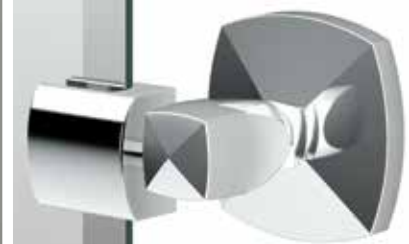

All of Gatco Sconces are UL Listed
Glass shade may face upward or downward
Medium base bulb required
Maximum Wattage: 100W

JEWEL

Matching bath suite available

pivots

TAVERN

Matching bath suite available

pivots