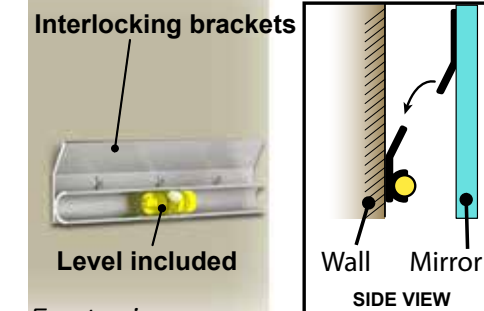

Full line of Gatco Products Catalog
Available upon request
Visit www.gatcoinc.com for
digital catalog download

MIRRORS BY FUNCTION

Pivoting Mirrors

Pivot Mirrors tilt to your
desired viewing angle

Framed

24½" x 32½"

NEW 20½" x 25"

25" x 33"

20½" x 27½"

Frameless

23½" x 31½"

19½" x 24"

24" x 32"

19½" x 26½"

Flush Mount Mirrors

NEW

Featuring
HANGMAN[®]
Hang It Level Everytime![™]

The Hangman Heavy Duty Mirror Hanger consists of two aluminum interlocking brackets modeled after the French Cleat featuring a built in level which ensures an accurate installation.