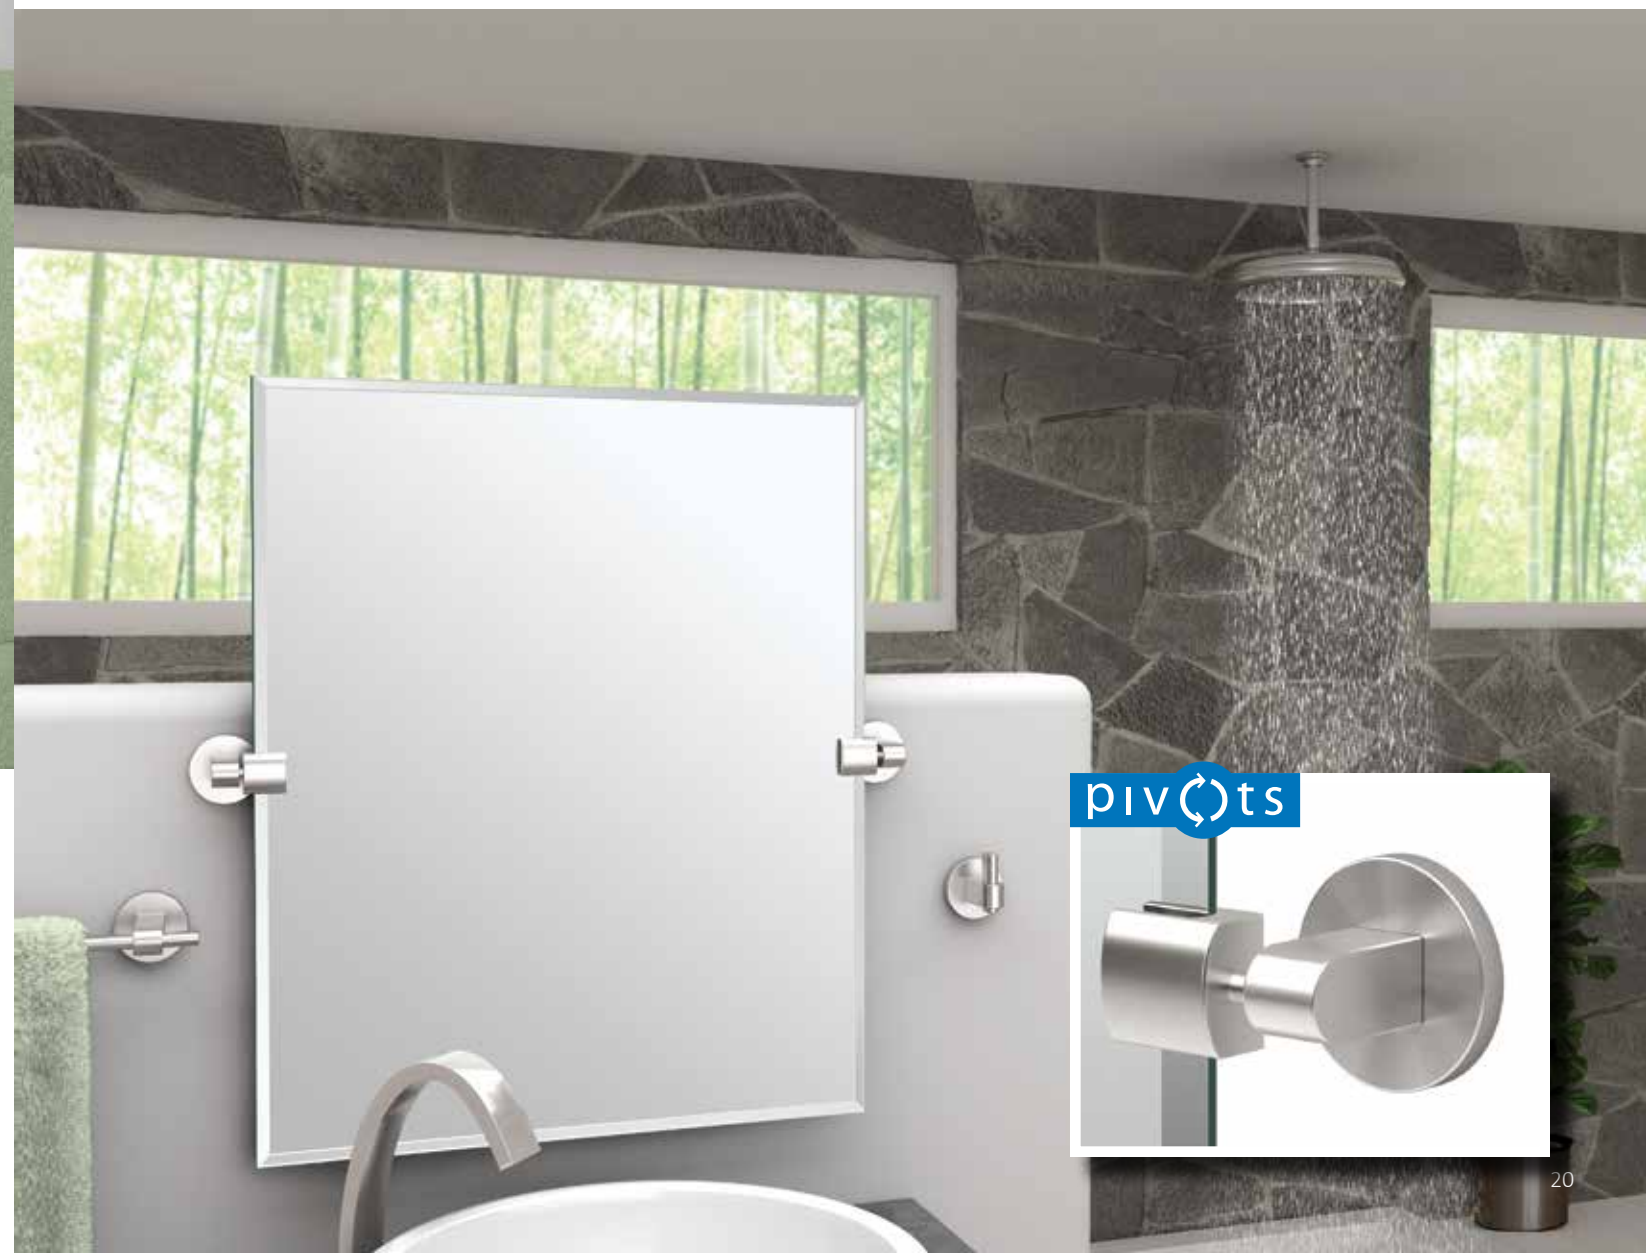

Pivoting Frameless Rectangle Mirror
23½" × 31½"
Can be mounted landscape or portrait
4109S Chrome
4119S Satin Nickel
19½" × 24"
4109SM Chrome
4119SM Satin Nickel

Pivoting Frameless Oval Mirror
24" × 32"
4109LG Chrome
4119LG Satin Nickel
19½" × 26½"
4109 Chrome
4119 Satin Nickel

Chrome

Satin Nickel

Pivoting Framed Rectangle Mirror
24½" × 32½"
4109FS Chrome
4119FS Satin Nickel
20½" × 25"
4109FSM Chrome
4119FSM Satin Nickel

Pivoting Framed Oval Mirror
25" × 33"
4109FLG Chrome
4119FLG Satin Nickel
20½" × 27½"
4109F Chrome
4119F Satin Nickel

Fixed Mount Mirror
Can be mounted landscape or portrait
22" × 30"
1568 Chrome
1569 Satin Nickel

Chrome

Satin Nickel

Triple Sconce
22½" L.
1666 Chrome
1667 Satin Nickel

Single Sconce
4¾" L.
1660 Chrome
1661 Satin Nickel

UL us

All of Gatco Sconces are UL Listed
Glass shade may face upward or downward
Medium base bulb required
Maximum Wattage: 100W