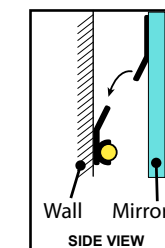

FLUSH MOUNT MIRRORS - FRAMELESS

NEW

Featuring **HANGMAN**
Hang It Level Everytime!

The Hangman Heavy Duty Mirror Hanger consists of two aluminum interlocking brackets modeled after the French Cleat featuring a built in level which ensures an accurate installation.