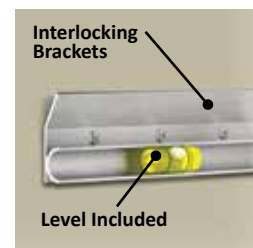

Flush Mount Mirrors

NEW

Featuring
HANGMAN[®]
Hang It Level Everytime![™]

The Hangman Heavy Duty Mirror Hanger consists of two aluminum interlocking brackets modeled after the French Cleat featuring a built in level which ensures an accurate installation.

FLUSH MOUNT MIRRORS - FRAMELESS

NEW

Featuring **HANGMAN**
Hang It Level Everytime!

The Hangman Heavy Duty Mirror Hanger consists of two aluminum interlocking brackets modeled after the French Cleat featuring a built in level which ensures an accurate installation.