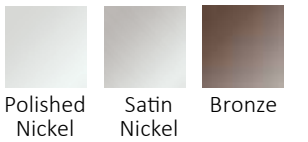

Polished Nickel

Satin Nickel

Bronze

Pivoting **Frameless** Rectangle Mirror

23½" × 31½"
Can be mounted landscape or portrait
4129S Polished Nickel
4029S Satin Nickel
4039S Bronze
19½" × 24"
4129SM Polished Nickel
4029SM Satin Nickel
4039SM Bronze