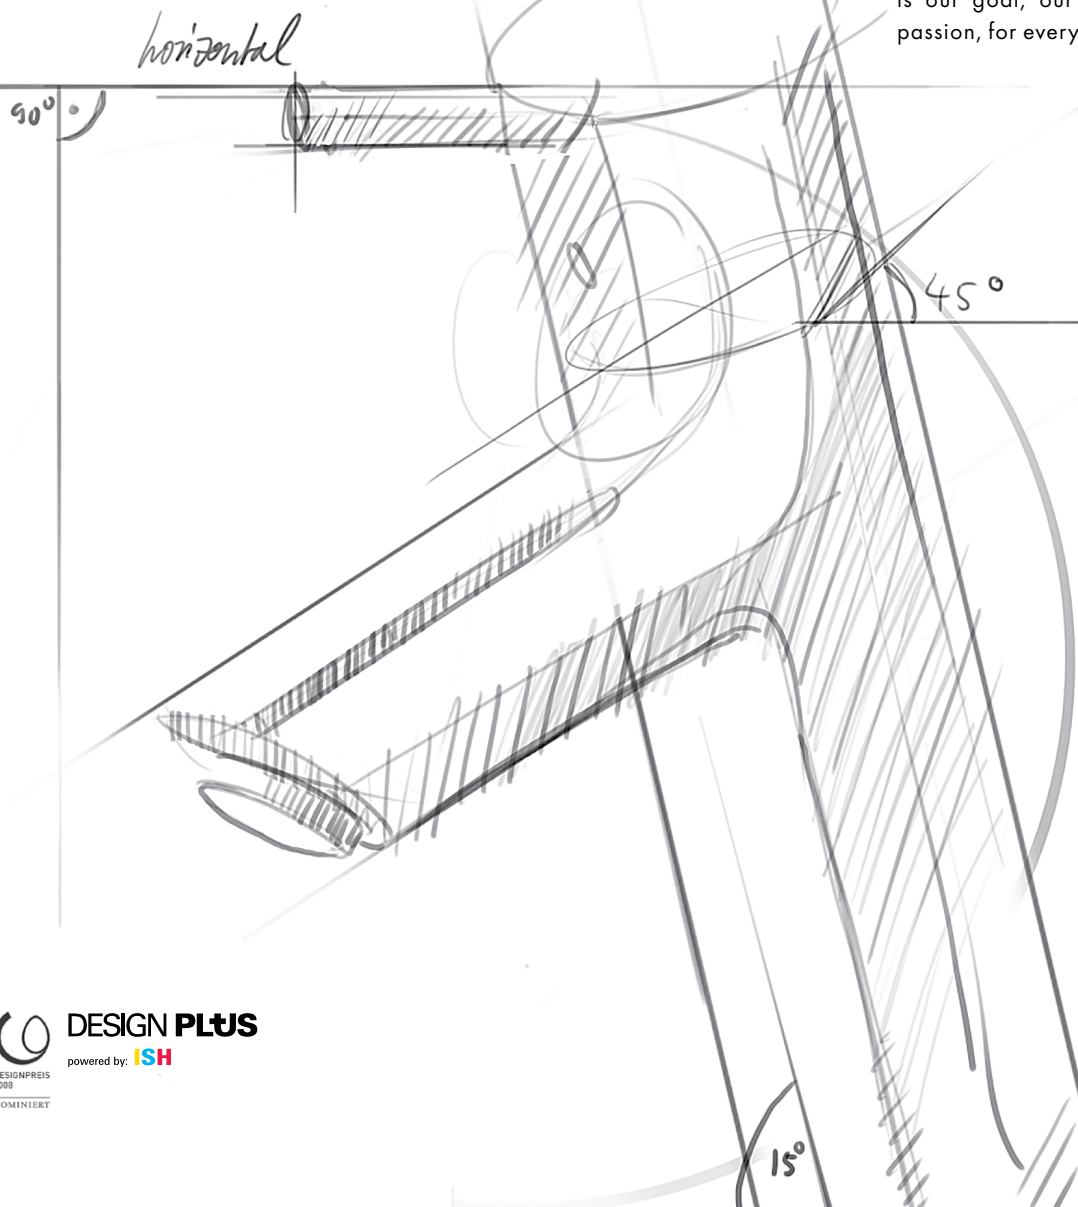

What drives us.

Outstanding design and perfect function is our goal, our promise – yes, even our passion, for every single one of our products.