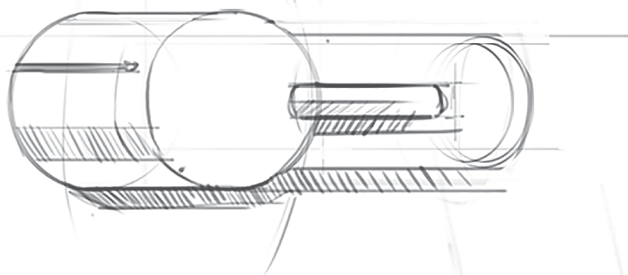

Masters of good design: Managing partner Tom Schönherr founded Phoenix Design together with Andreas Haug in 1987.