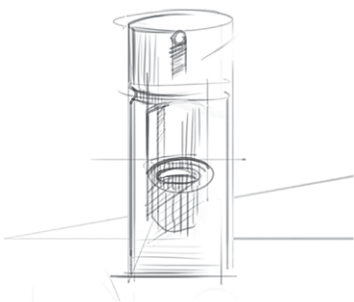

Masters of good design: Managing partner Tom Schönherr founded Phoenix Design together with Andreas Haug in 1987.