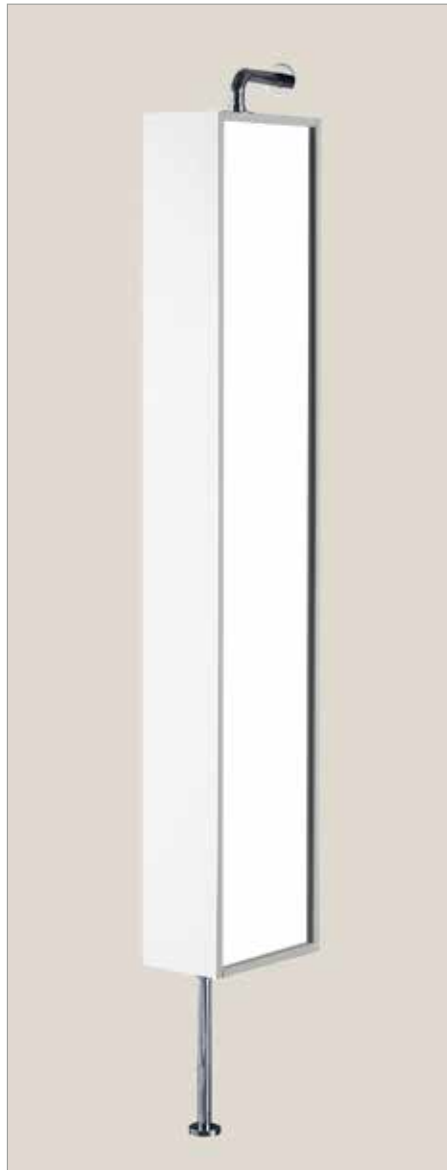

## Features:

- Wall Hung Linen Cabinet
- Plain mirror
- 3 adjustable wood shelves
- Non-handed
- Available finishes: ● Walnut ● Glossy ● White ● Ash Grey

Free Standing

Front

Side

Back