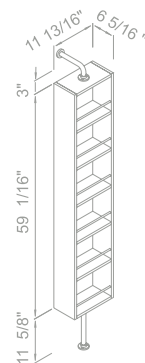

Free Standing

Features:

- Rotating Tall Cabinet with dressing mirror in front
- Six shelves with retainer rods
- Attaches to wall and floor
- Available finishes: • Walnut • Glossy White • Ash Grey