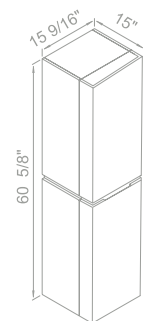

Features:

- Linen Cabinet features 2 fully adjustable soft-closing doors
- Full 15" depth for ample and functional storage space
- Allows easy storage of folded towels
- Cabinet doors with adjustable Clear tempered glass shelves and retainers for full visibility
- Total of 10 adjustable tempered glass shelves for space allocation customization
- Non-handed. Can be installed left or right hand
- Available finishes: • Walnut • Glossy White • Ash Grey