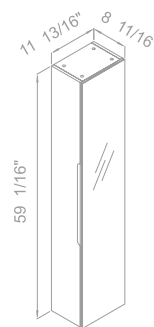

Features:

- Wall Hung Linen Cabinet
- Plain mirror
- 3 adjustable wood shelves
- Non-handed
- Available finishes: ● Walnut ● Glossy ● White ● Ash Grey