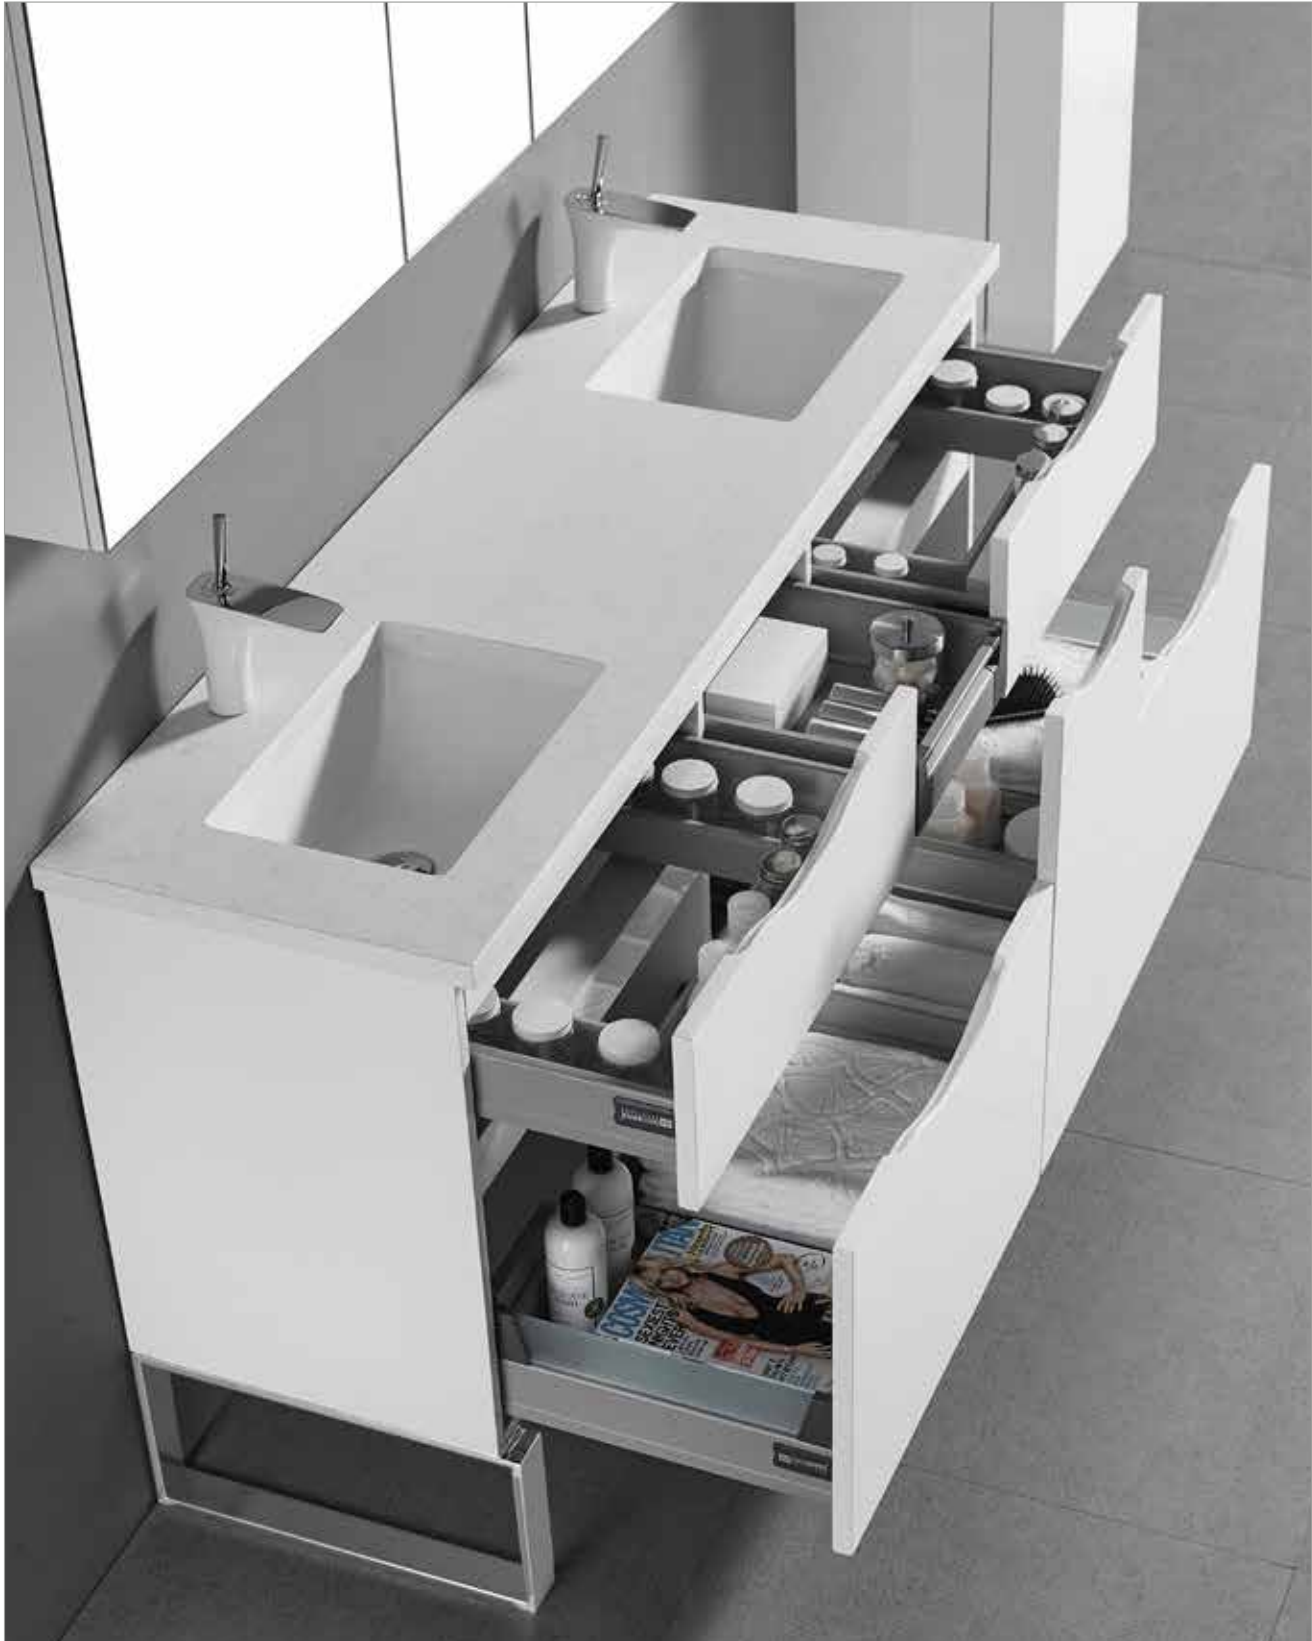

# Milano 60

- Three standard height drawers
- Three deep bottom drawers with glass side retainers for functional storage
- Glass dividers to customize storage space
- Soft-close and full-extension European glides for full easy access
- Choice of feet designs in Polished Chrome or Brushed Nickel