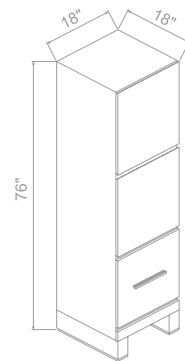

Features:

- Free Standing Linen Cabinet features 2 soft-closing doors, 1 bottom drawer and 2 interior drawers.
- Full 18" depth for ample and functional storage space
- Top cabinet with 2 matching color wooden adjustable shelves for space allocation
- Center cabinet includes a pull-out interior drawer with full extension soft closing glides with adjustable wooden shelves for space allocation customization
- Bottom drawer features a fully adjustable drawer with an interior pull-out drawer with full extension soft closing glides
- Allows easy storage of folded towels
- Available finishes: • Walnut • Glossy White • Ash Grey
- Available with right or left hinged doors