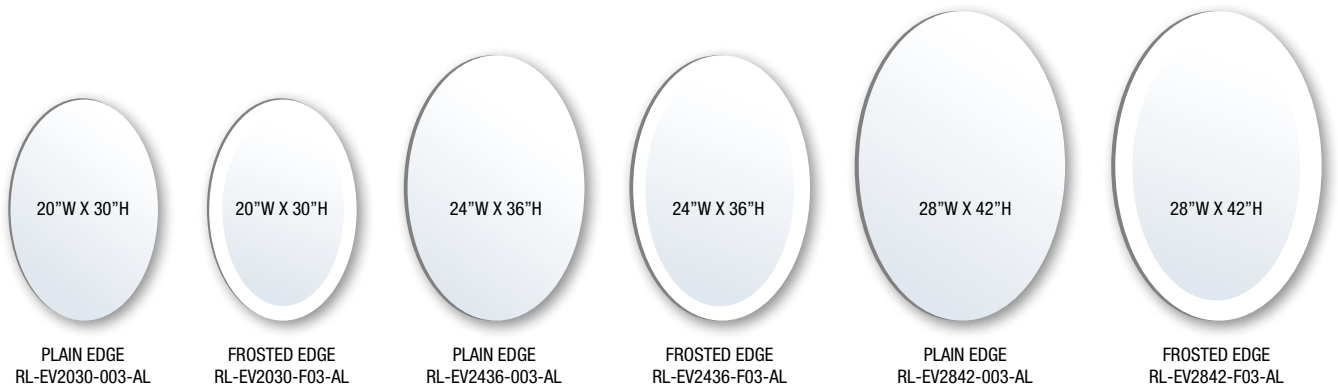

**FREIGHT:** Freight charges are prepaid and added. Please refer to the respective regional freight program for further details.

- ✓ Oval Mirrors with designer look, mounted 3/4" off wall.
- ✓ Designed for bathroom and bedroom application.
- ✓ Copper Free Mirror to avoid potential black edges.
- ✓ GreenShield™ protective backing for peace of mind.
- ✓ Hidden Aluminum Support Frame for Easy Installation.
- ✓ DualFrost™ etched mirror edges.