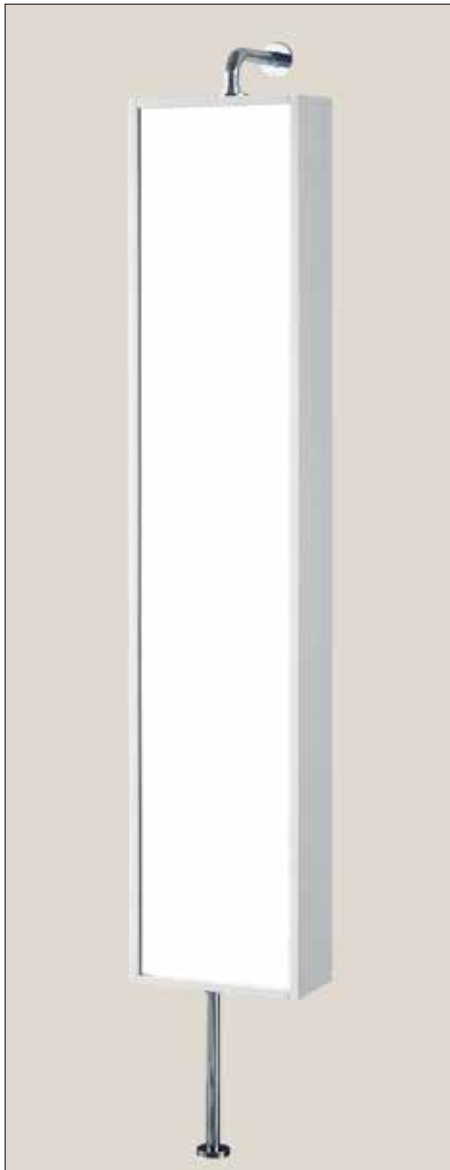

## Features:

- Wall Hung Linen Cabinet
- Plain mirror
- 3 adjustable wood shelves
- Non-handed
- Available finishes: ● Walnut ● Glossy ● White ● Ash Grey

Free Standing

Front

Side

Back