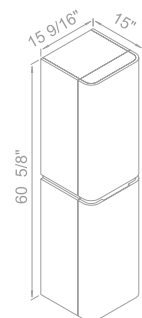

Features:

- Linen Cabinet features 2 fully adjustable soft-closing doors
- Full 15" depth for ample and functional storage space
- Allows easy storage of folded towels
- Cabinet doors with adjustable Clear tempered glass shelves and retainers for full visibility
- Total of 10 adjustable tempered glass shelves for space allocation customization
- Non-handed. Can be installed left or right hand
- Available finishes: • Glossy White • Silk