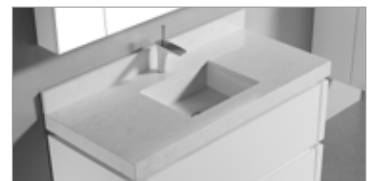

Shown with White Carrara 3"H Quartzstone

3"H Quartzstone countertop options: