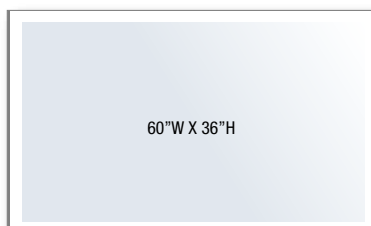

RL-EG6036-F03-AL