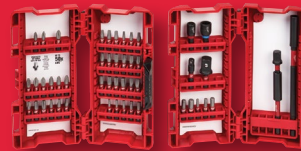

$39⁹⁹
SHOCKWAVE™
Impact Duty Driver Bit
Set - 55PC (48-32-4028)

ADDITIONAL QUALIFYING ITEMS

Part Numbers	
48-32-4004	49-22-0175
48-32-4025	49-22-4079
48-32-4028	49-22-4095
48-89-4630	49-22-4145
49-56-9285	

RECEIVE A
$150

PRE-PAID GIFT CARD
VIA E-REBATE