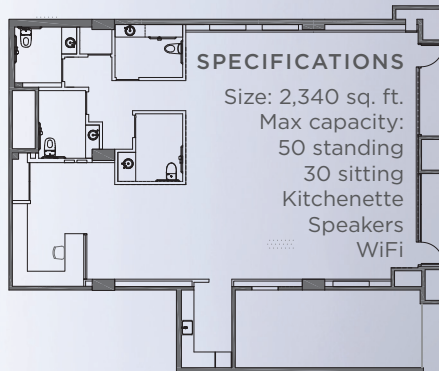

TEST DRIVE THE WASHLET

Concept 190 is TOTO's first experiential WASHLET Studio. Located across from AT&T Park, it is an innovative space where visitors can "test drive" the world's most advanced toilets in private bathrooms with moving art projections. Concept 190 will hold regular events highlighting TOTO's fusion of innovation, high-design and technology.

CONCEPT 190

190 King Street
San Francisco, CA 94107
(415) 658-6995 ext. 3405
concept190@toto.com
www.concept190.com

Follow us!
[@totowashletSF](#)

TOTO®