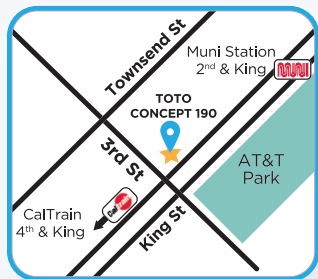

# CONCEPT 190

A **WASHLET**® STUDIO

CONCEPT 190  
A WASHLET® STUDIO

BY TOTO

PT 190

**TOTO**®

# TEST DRIVE THE WASHLET

Concept 190 is TOTO's first experiential WASHLET Studio. Located across from AT&T Park, it is an innovative space where visitors can "test drive" the world's most advanced toilets in private bathrooms with moving art projections. Concept 190 will hold regular events highlighting TOTO's fusion of innovation, high-design and technology.