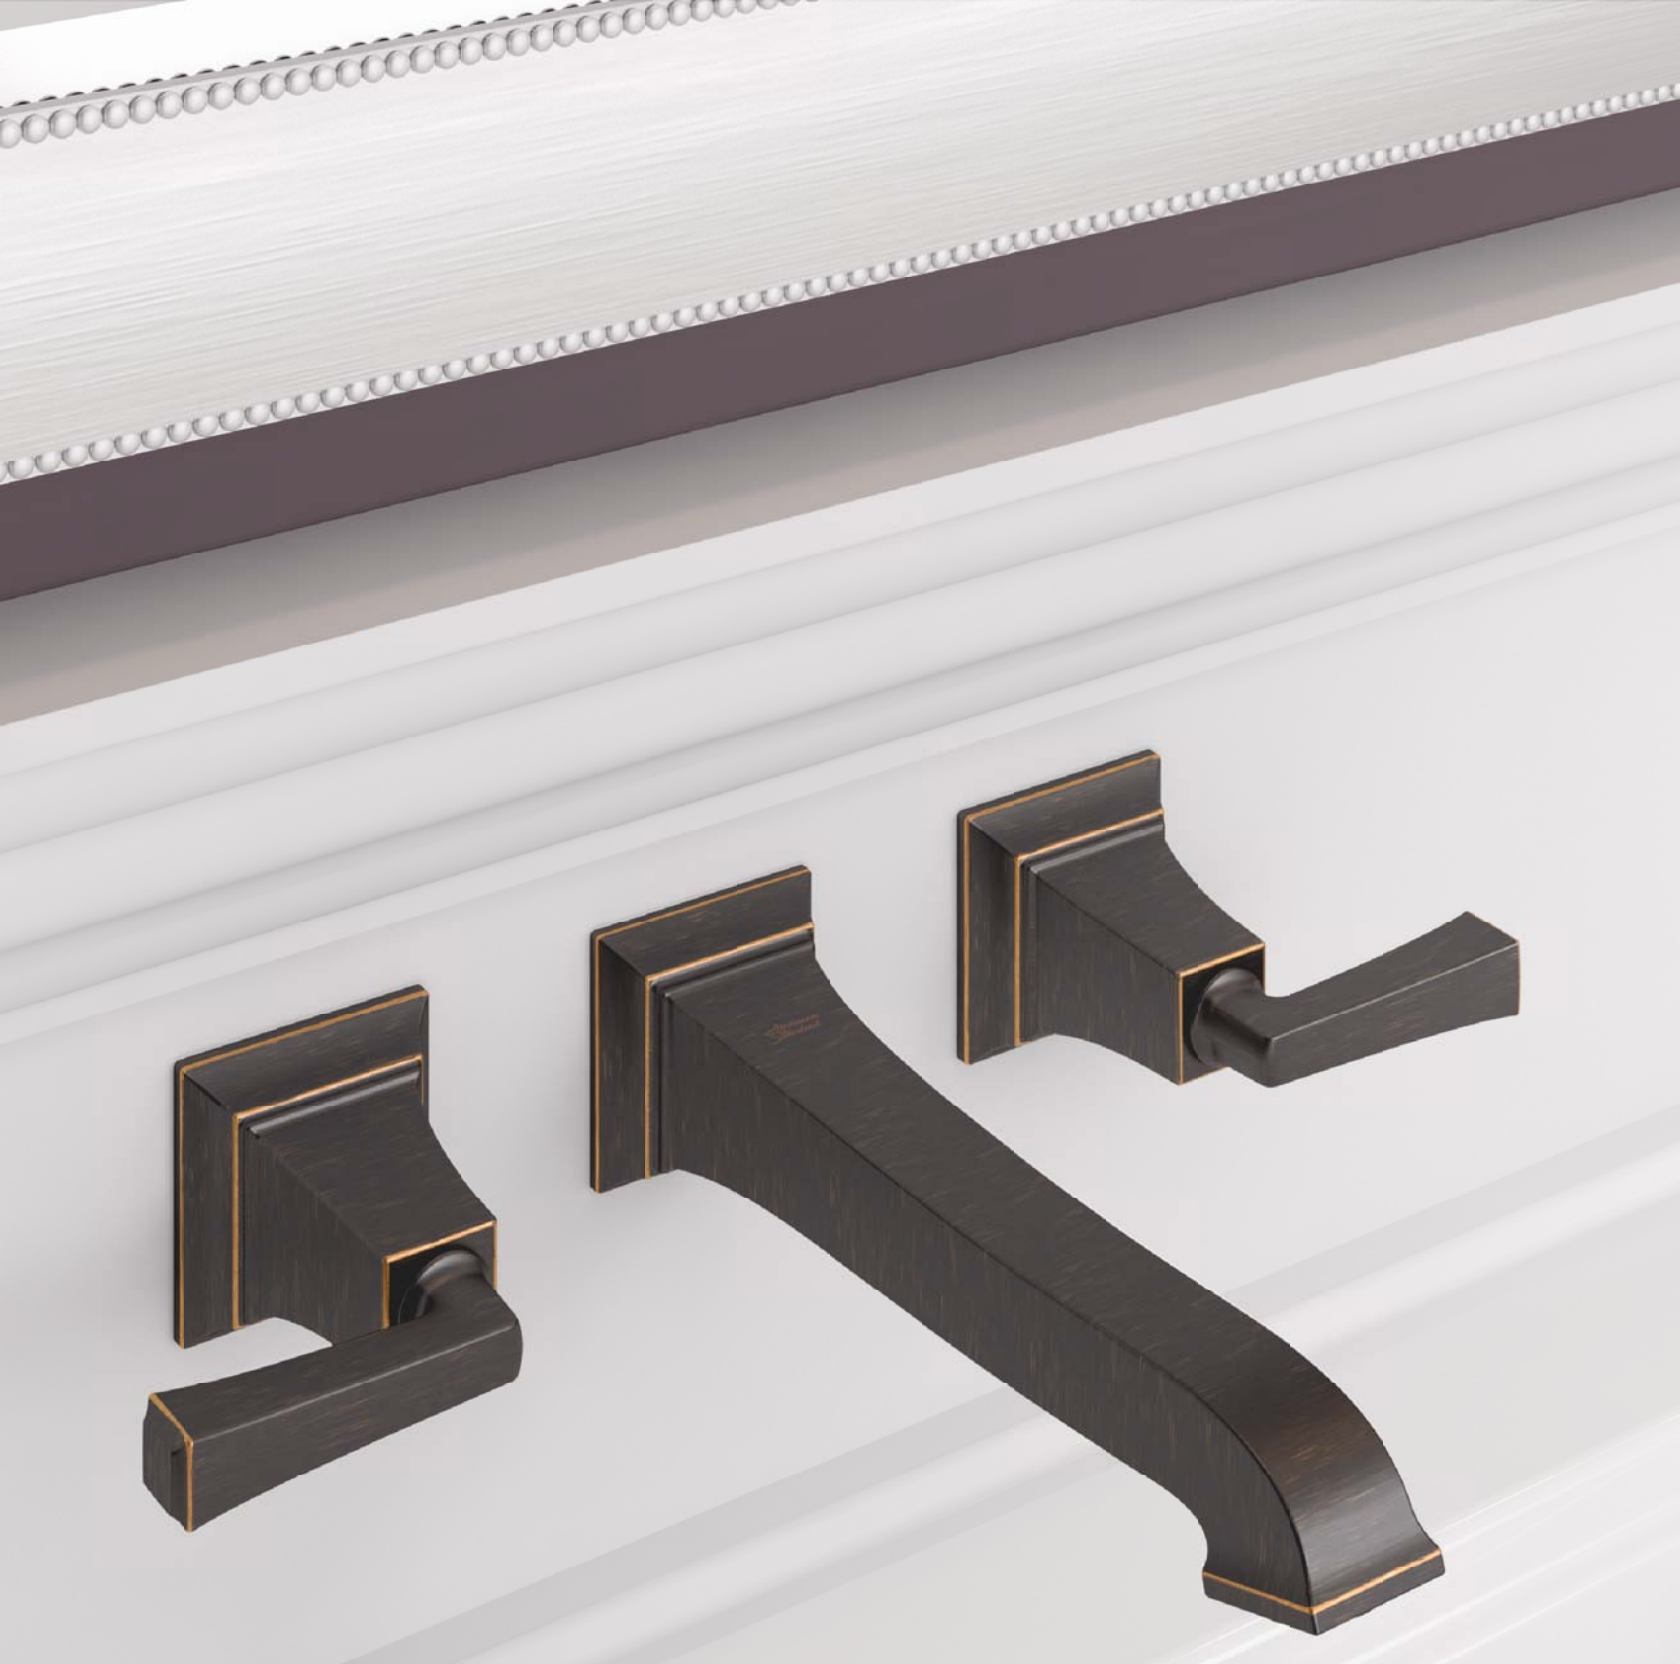

Integrated THM
T353.740
Valve: R520

Town Square S