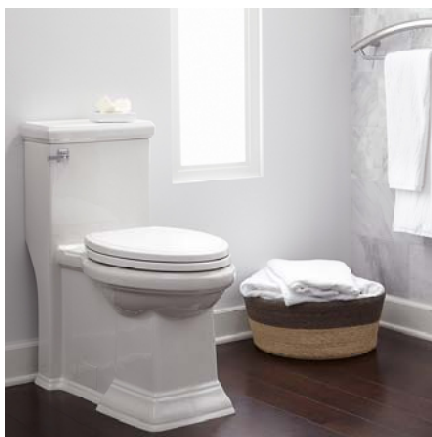

Town Square (LXP® 1.28 GPF)
2847.128.020 (White)
2847.128.222 (Linen)